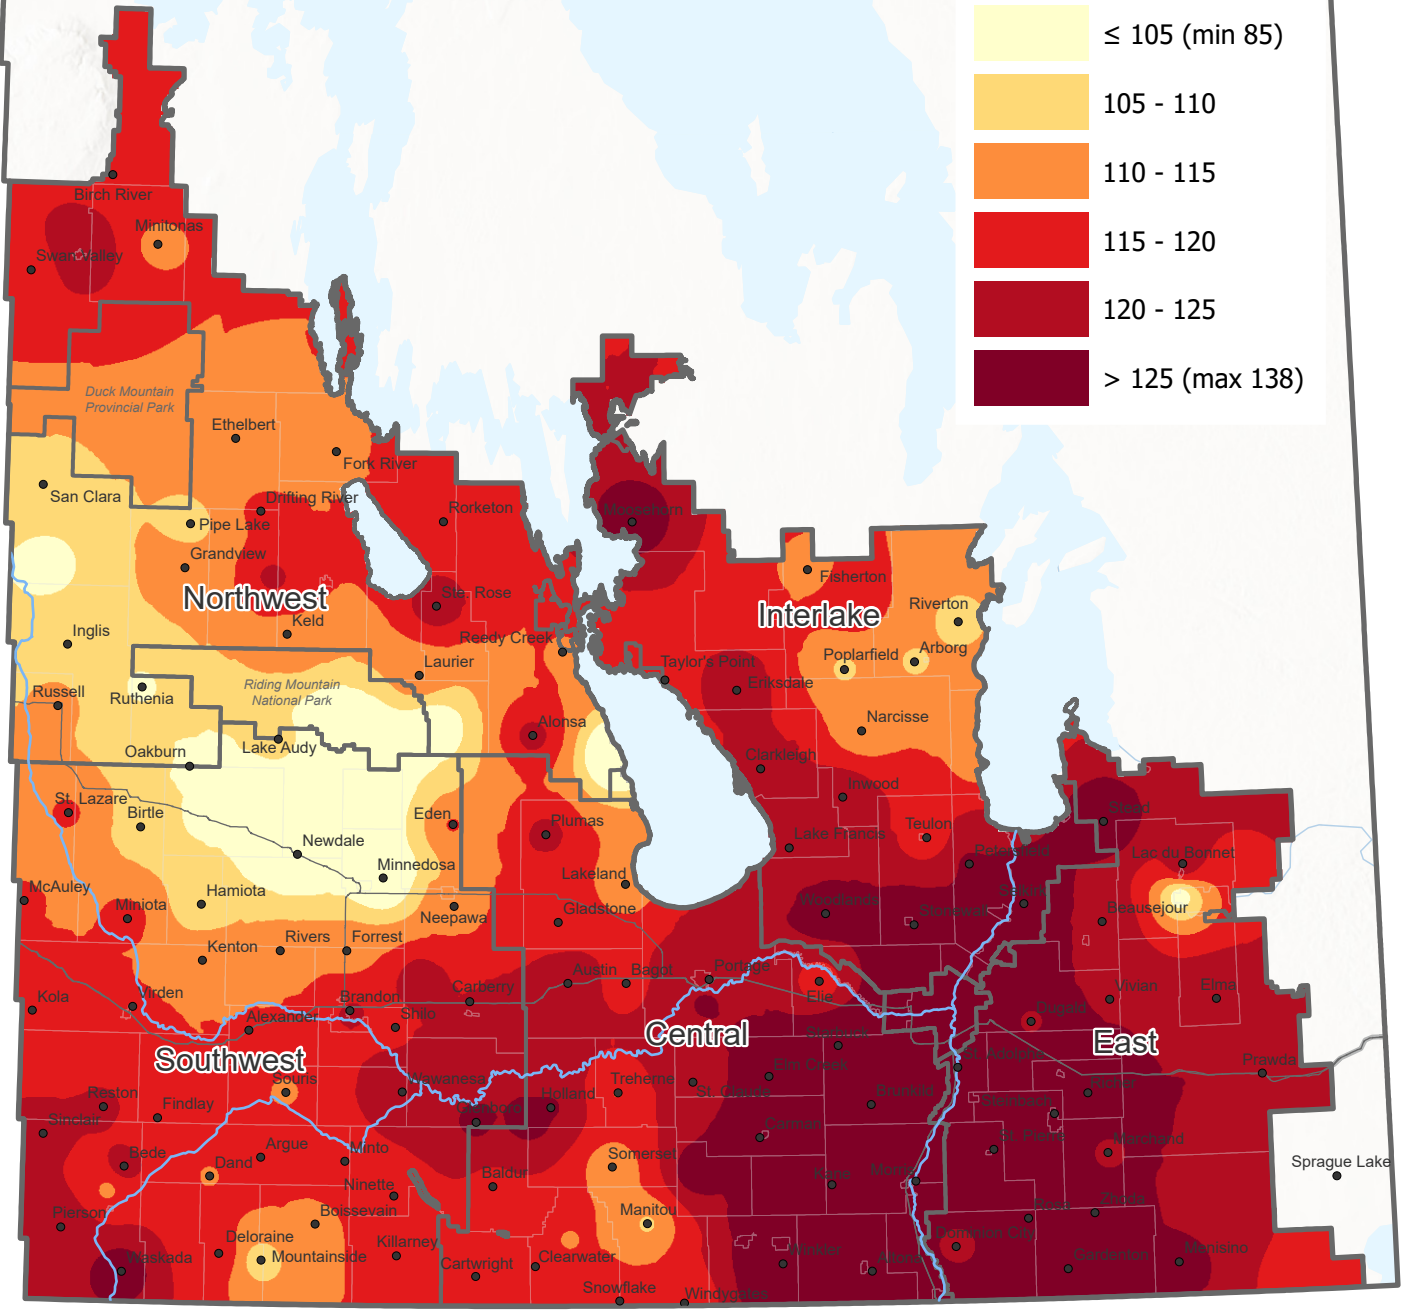

# Total Accumulated Corn Heat Units

May 01 - May 12, 2024

Canada

CANADIAN  
AGRICULTURAL  
PARTNERSHIP

Prepared by Manitoba Agriculture, Ag-Weather Program

Map provides a regional estimation based on weather observations from the Ag-Weather Program and Environment and Climate Change Canada weather stations and should be supplemented by site-specific considerations. Local conditions may vary.