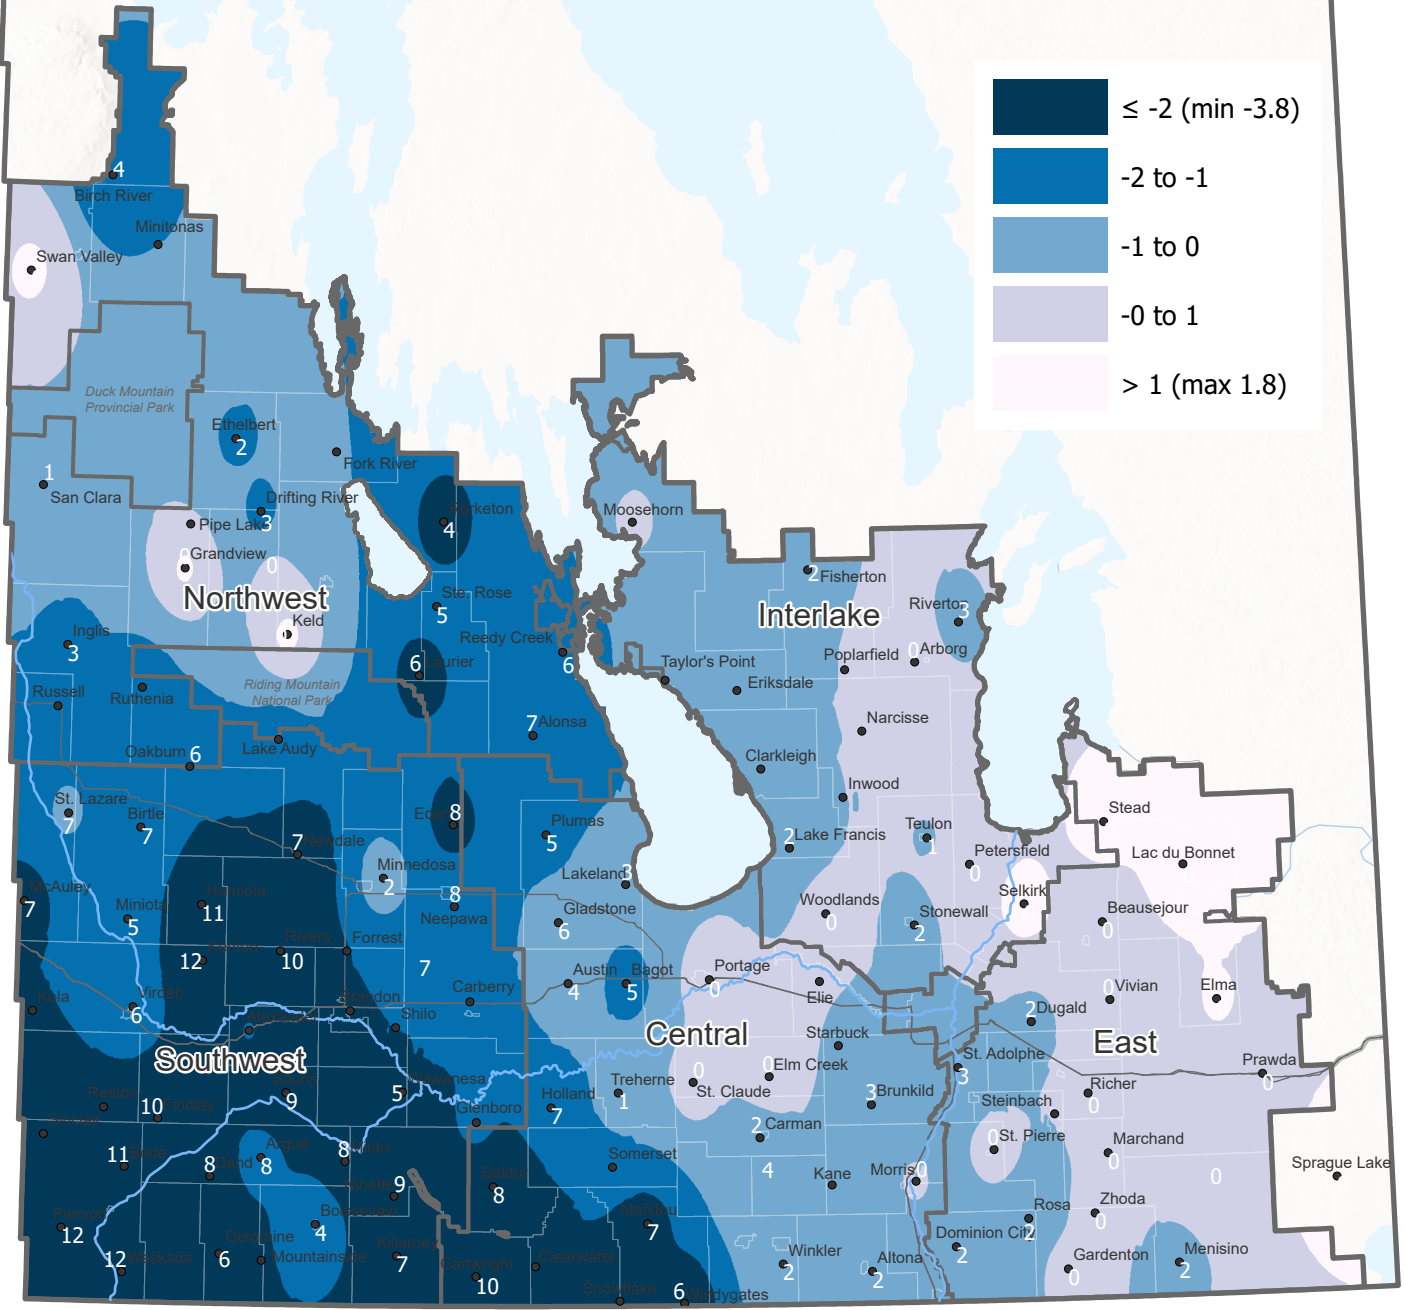

Minimum Air Temperature Map

October 06, 9:00pm - October 07, 8:00 am

Canada

CANADIAN
AGRICULTURAL
PARTNERSHIP

Prepared by Manitoba Agriculture, Ag-Weather Program
The number displayed at some locations indicates the duration (hours) when the minimum temperature was below 0°C

Map provides a regional estimation based on weather observations from the Ag-Weather Program and Environment and Climate Change Canada weather stations and should be supplemented by site-specific considerations. Local conditions may vary.