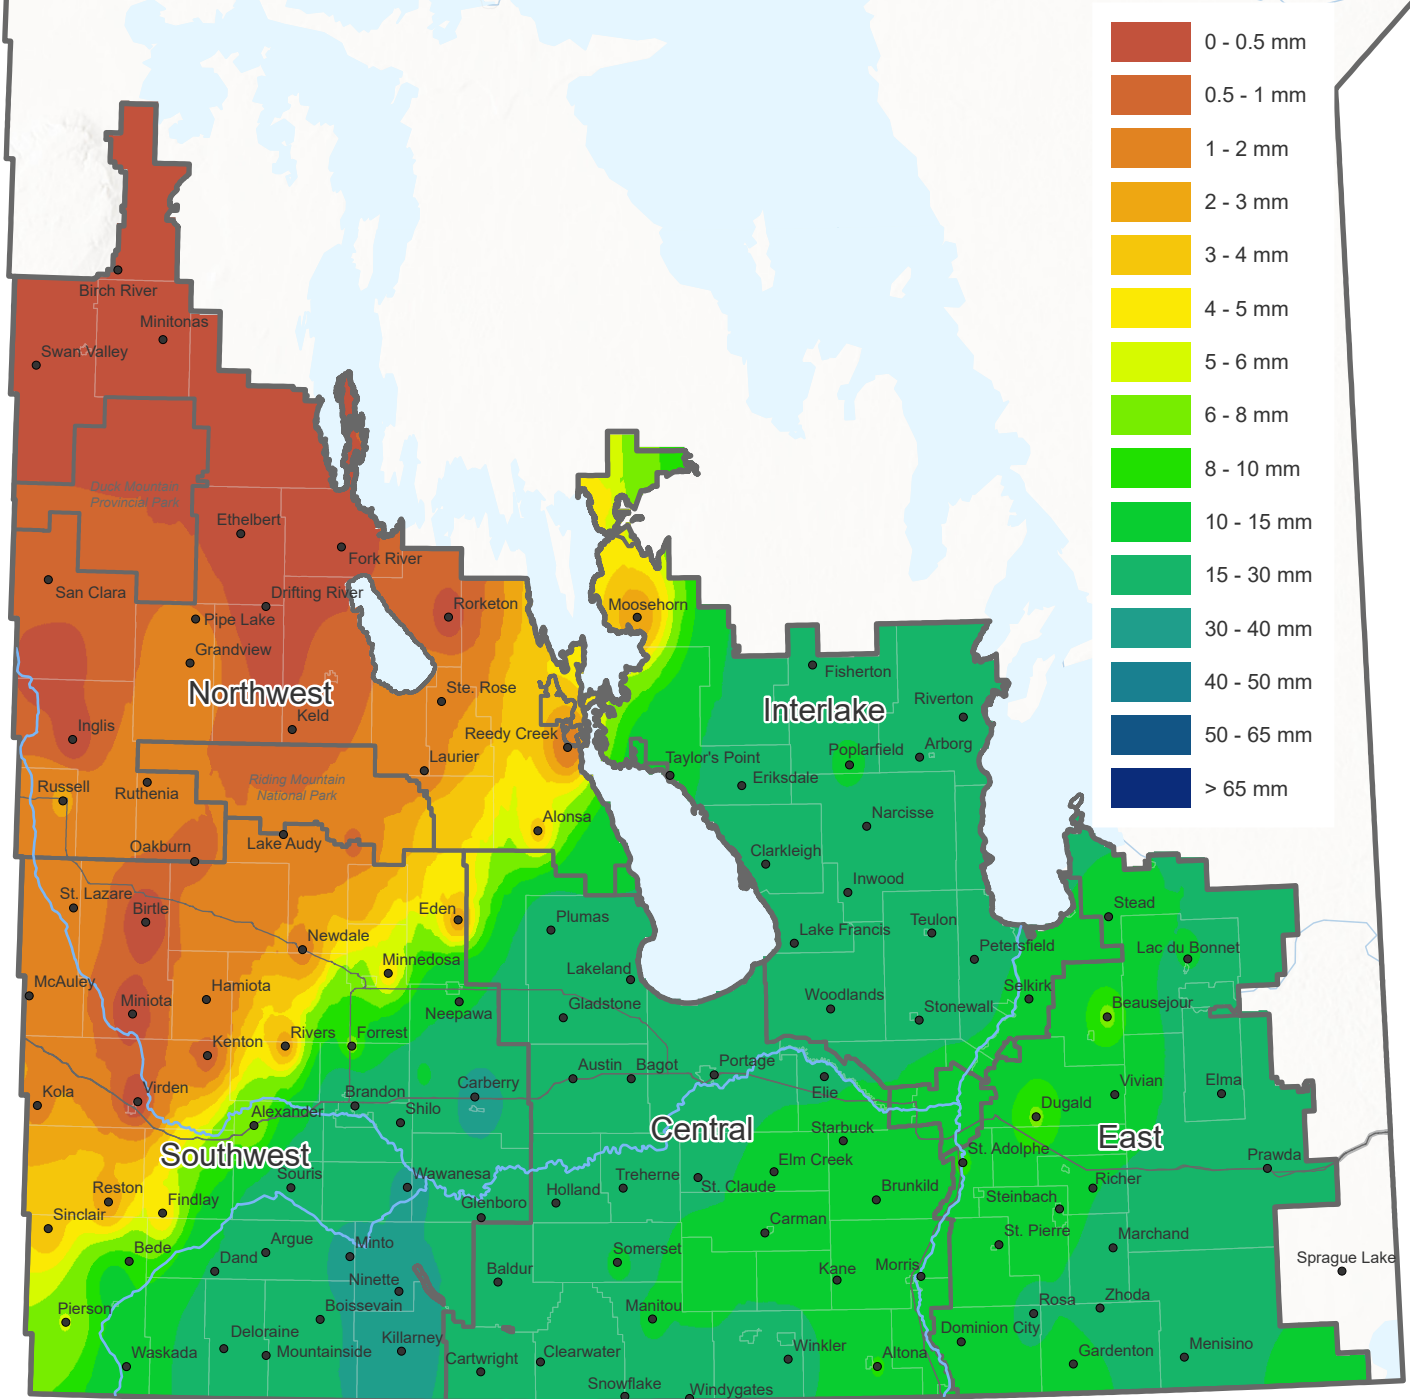

Seven-Day Accumulated Precipitation

April 22 - 28, 2024

Prepared by Manitoba Agriculture, Ag-Weather Program

Map provides a regional estimation based on weather observations from the Ag-Weather Program and Environment and Climate Change Canada weather stations and should be supplemented by site-specific considerations. Local conditions may vary.