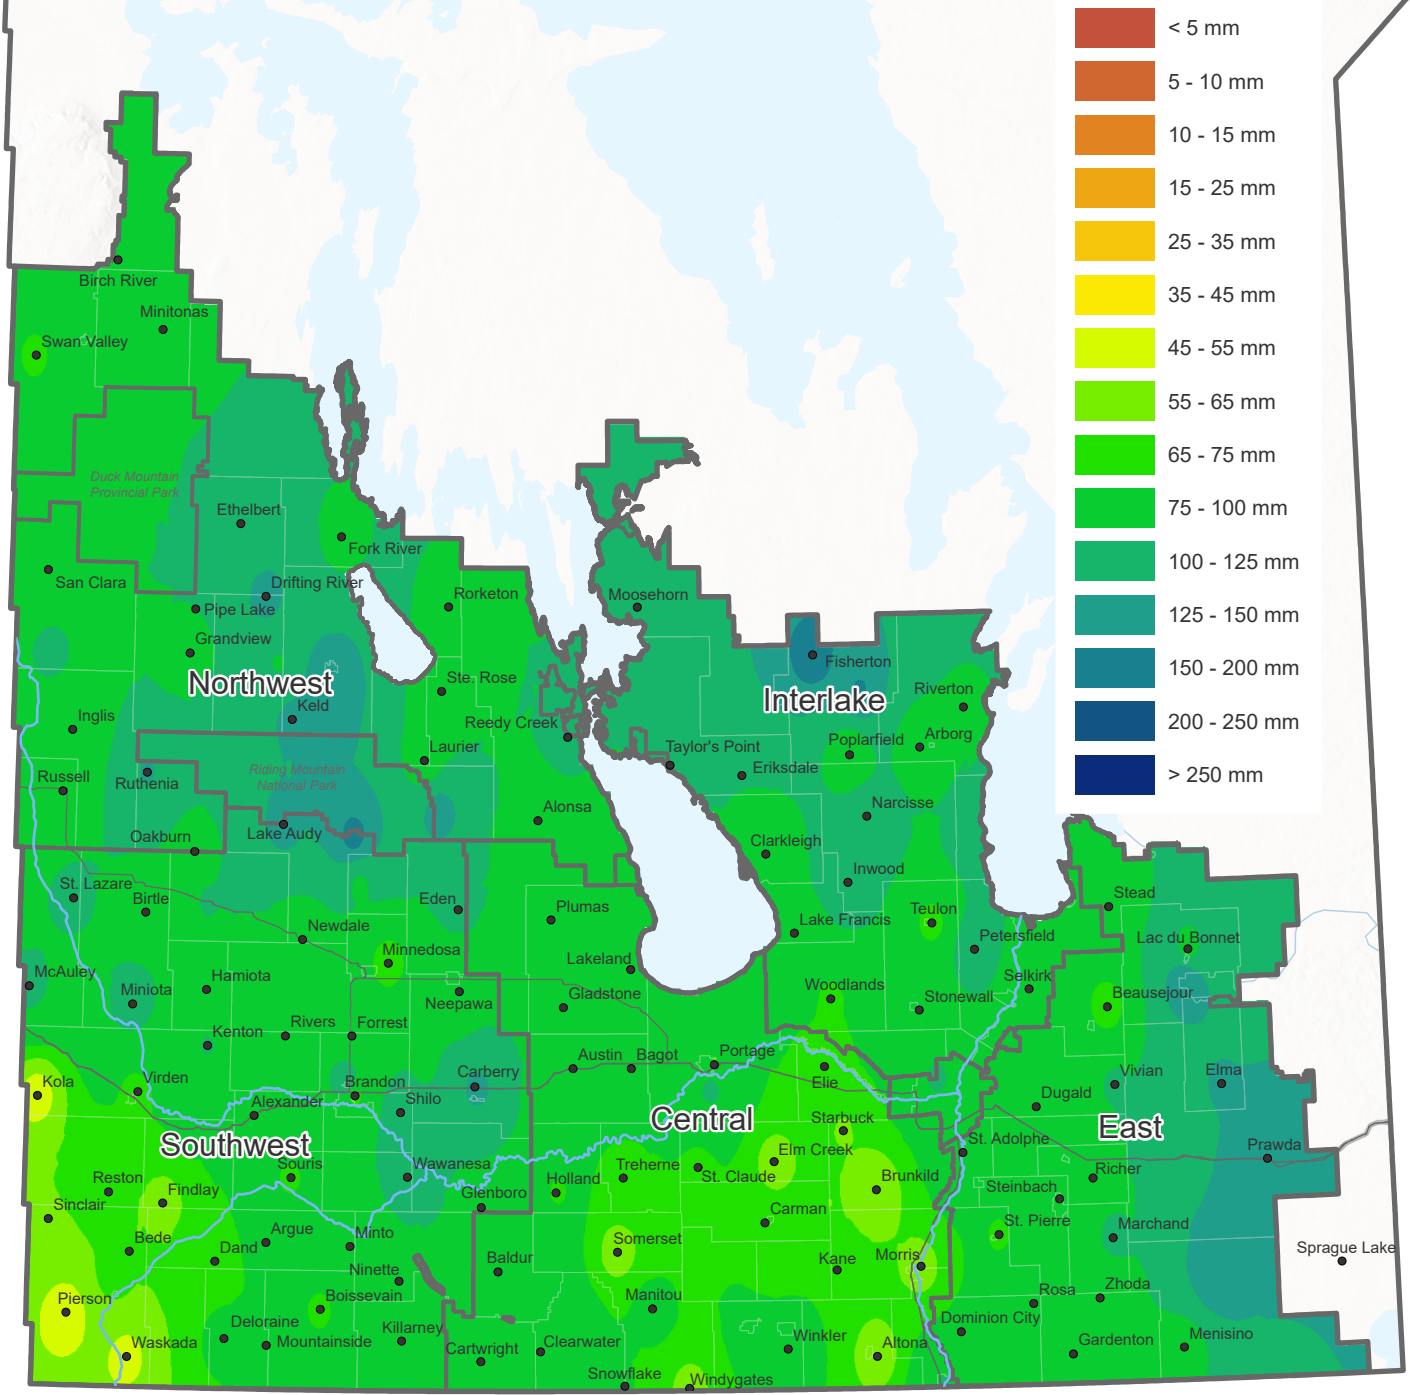

Total Accumulated Precipitation

November 01, 2023 - April 28, 2024

Prepared by Manitoba Agriculture, Ag-Weather Program

Map provides a regional estimation based on weather observations from the Ag-Weather Program and Environment and Climate Change Canada weather stations and should be supplemented by site-specific considerations. Local conditions may vary.