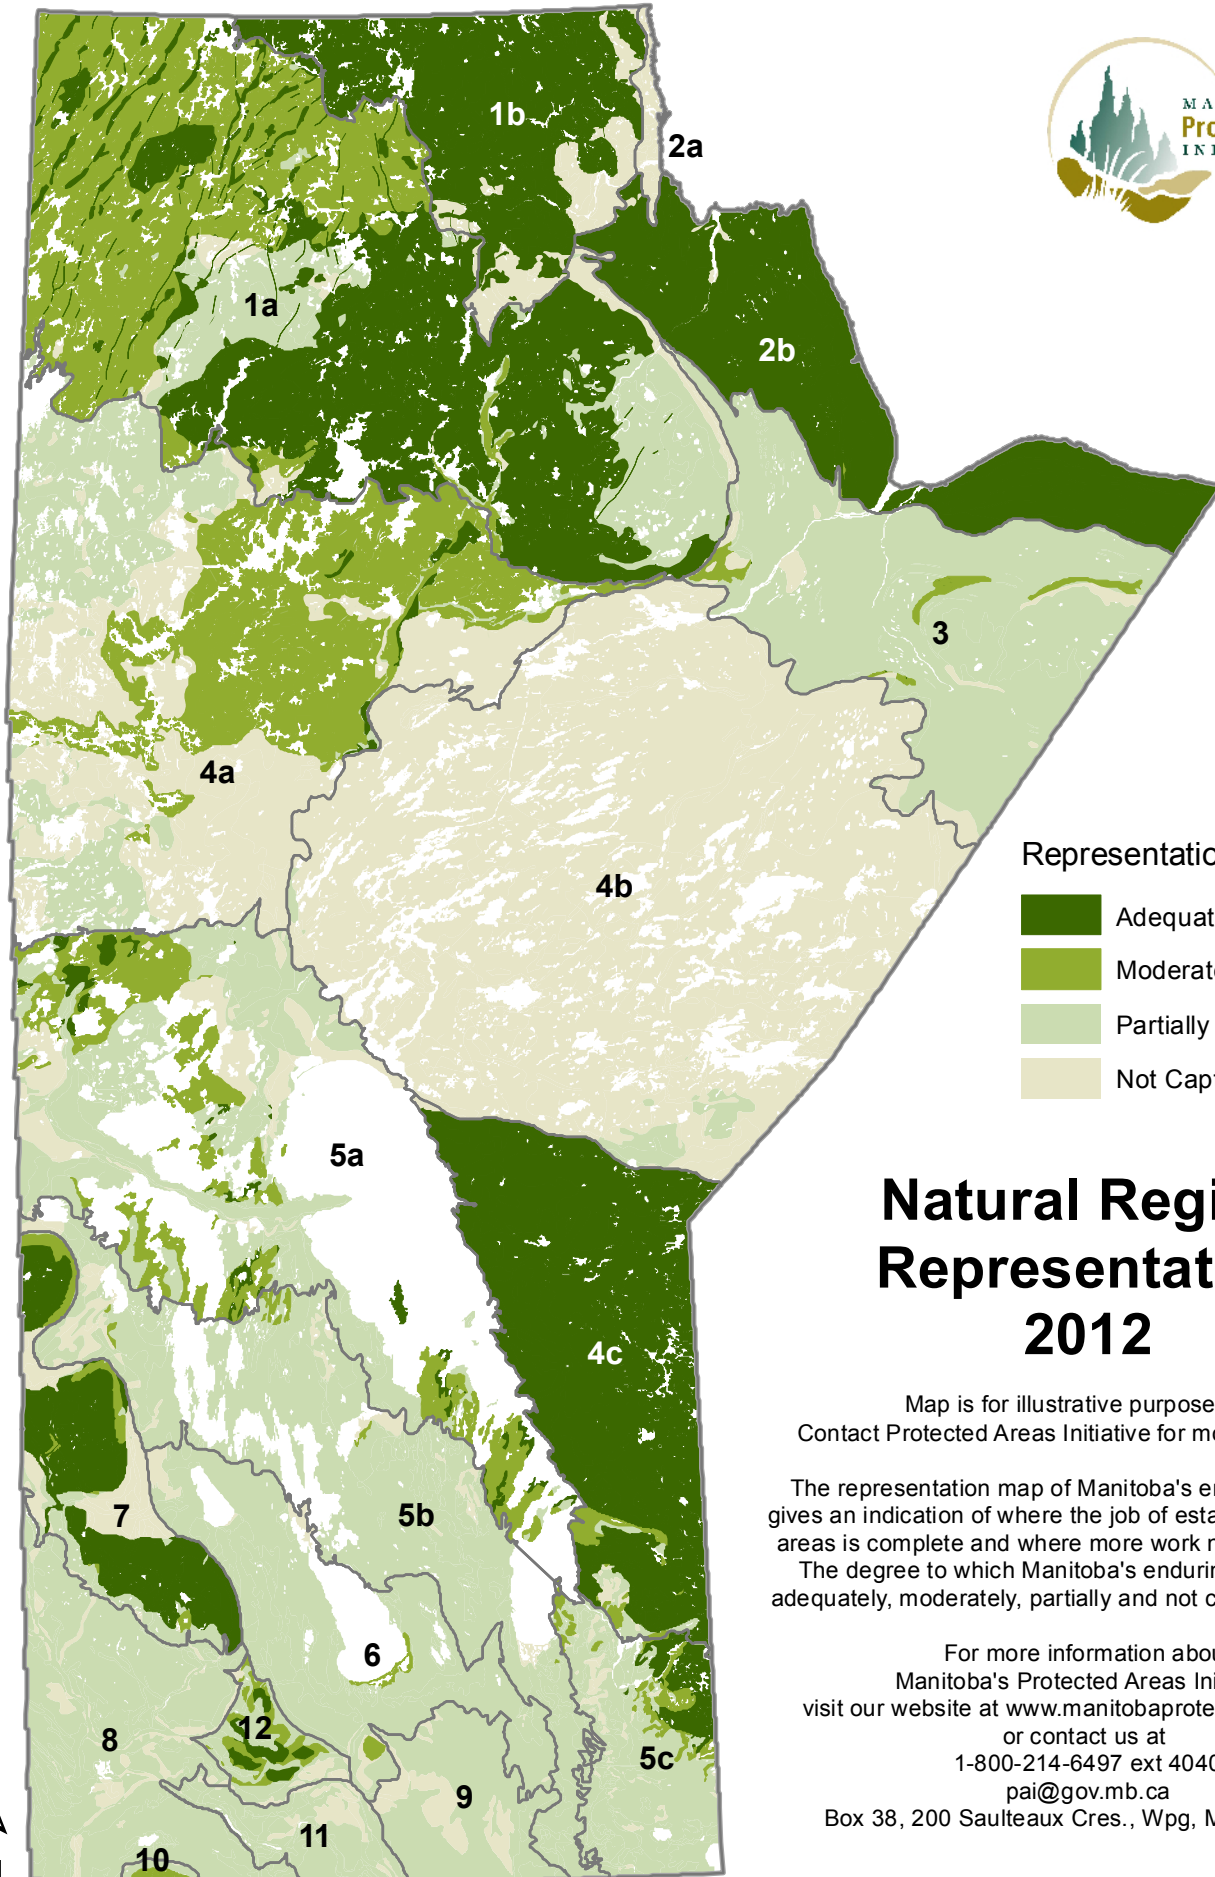

MANITOBA'S
Protected Areas
INITIATIVE

Representation Legend

- Adequately Captured
- Moderately Captured
- Partially Captured
- Not Captured

Natural Region Representation 2012

Map is for illustrative purpose only.
Contact Protected Areas Initiative for more information.

The representation map of Manitoba's enduring features gives an indication of where the job of establishing protected areas is complete and where more work needs to be done.

The degree to which Manitoba's enduring features are adequately, moderately, partially and not captured is shown.