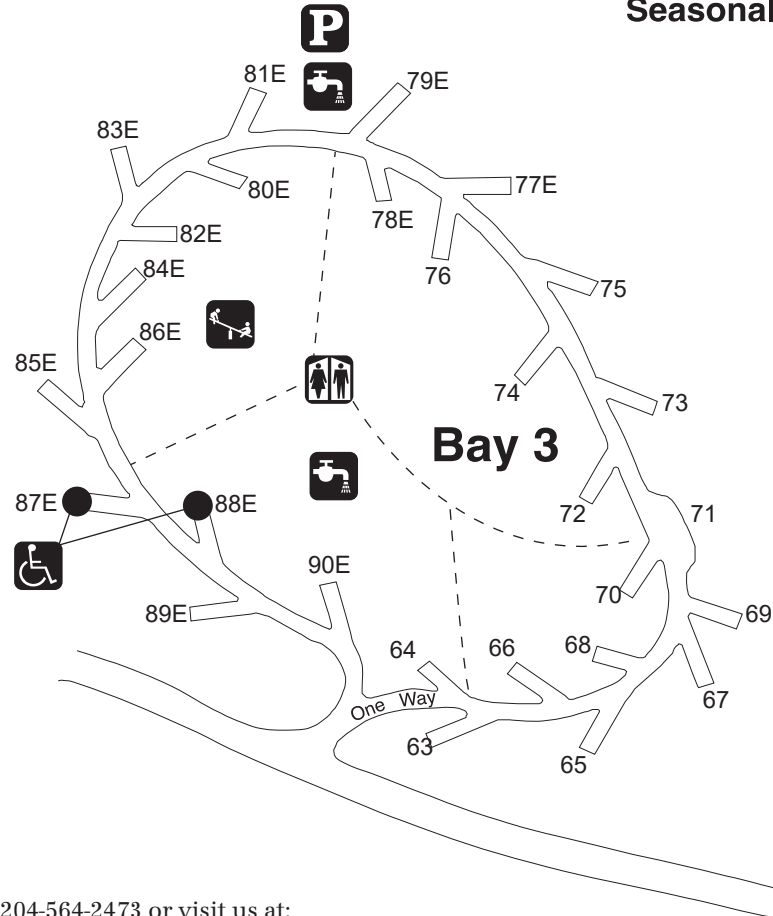

Assessippi Seasonal Camping Sites

Assessippi
Provincial Park

Bay 3 Seasonal Camping

NOT TO SCALE

LEGEND

-  DISABILITY ACCESSIBLE
-  PARKING
-  PUBLIC TELEPHONE
-  PLAYGROUND
-  WASHROOMS
-  WATER SUPPLY
- E ELECTRICAL SERVICE

SEASONAL SITES

BAY 3: Sites #62-88

NOTE:

- For Assessippi Campground call 1-204-564-2473 or visit us at: www.manitobaparks.com
- IN CASE OF EMERGENCY CALL 911