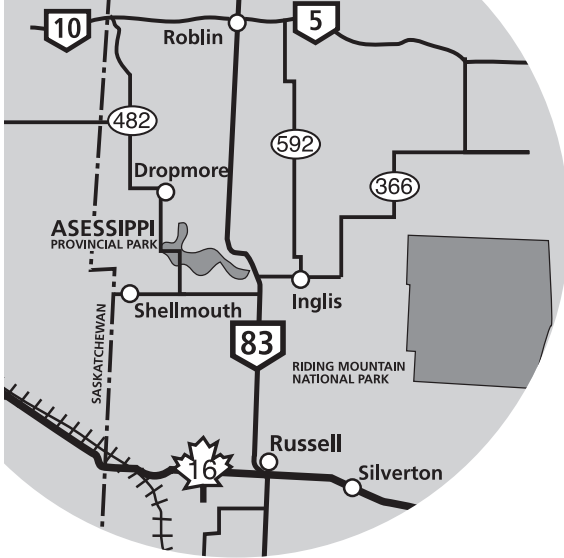

Assessippi Seasonal Camping Sites

Assessippi
Provincial Park

Bay 3 Seasonal Camping

NOT TO SCALE

LEGEND

-  DISABILITY ACCESSIBLE
-  PARKING
-  PUBLIC TELEPHONE
-  PLAYGROUND
-  WASHROOMS
-  WATER SUPPLY
- E ELECTRICAL SERVICE