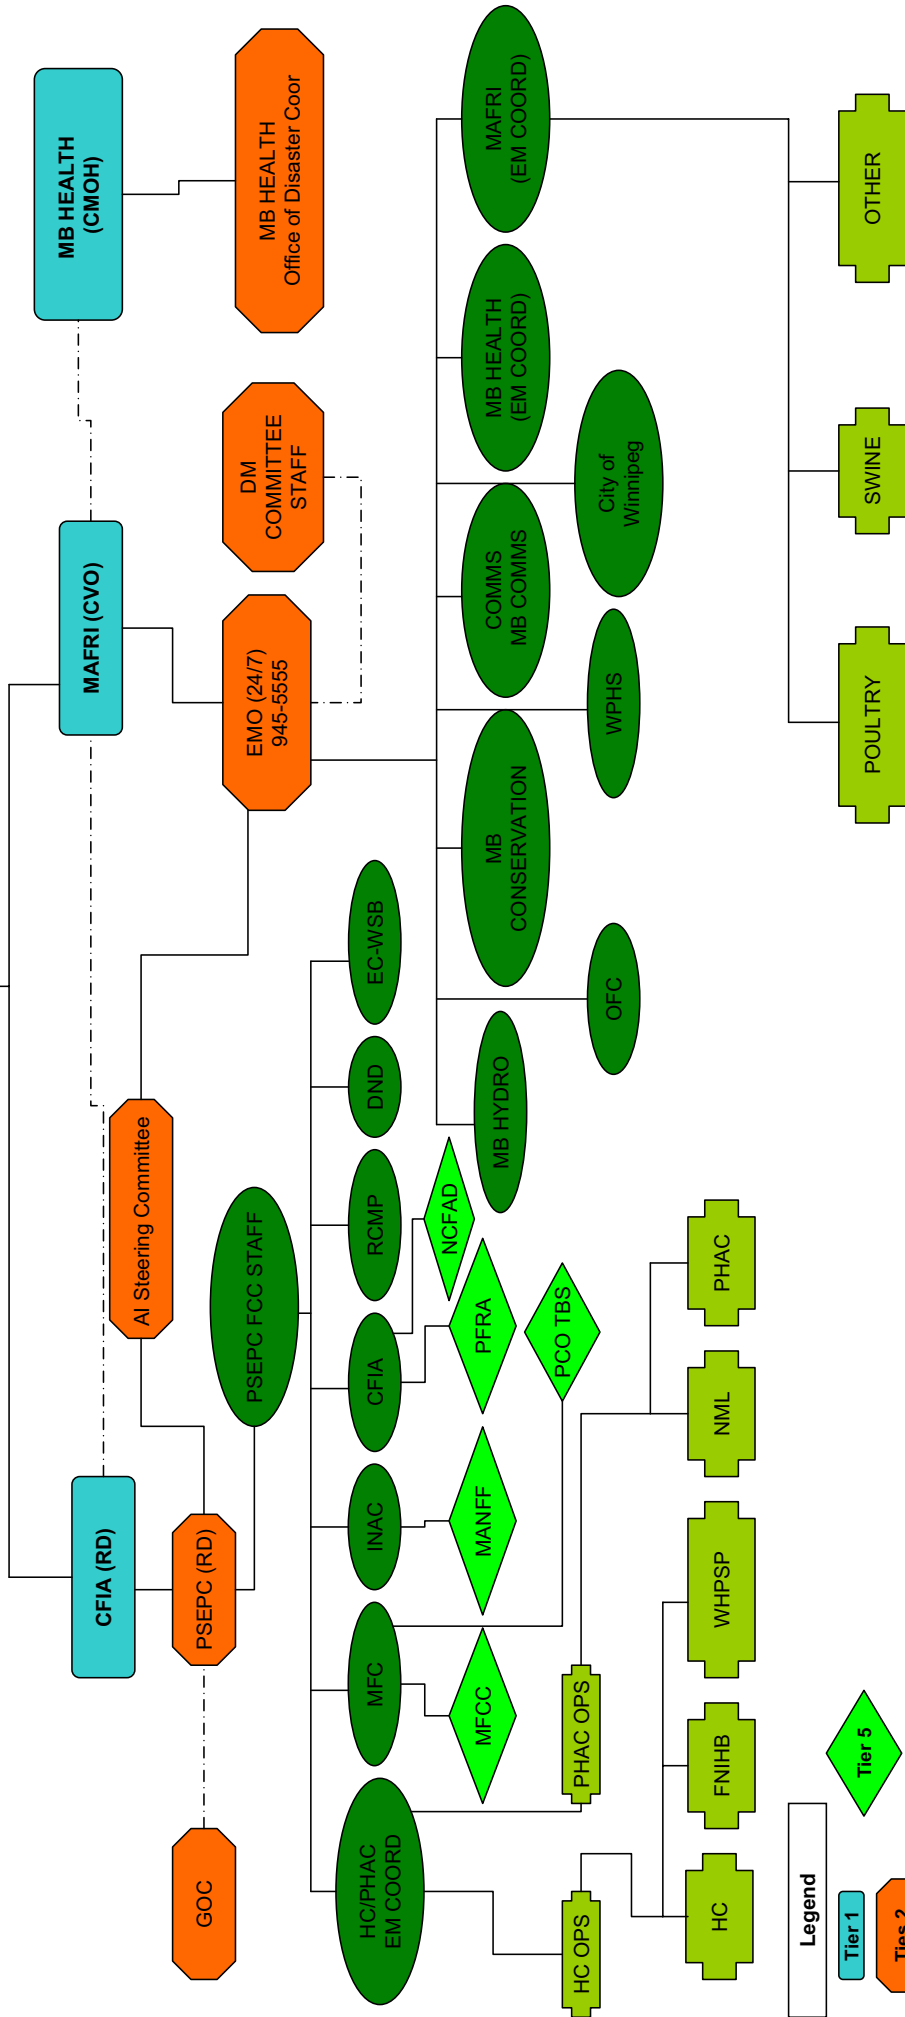

9 February 2007

Consultation takes place between MB Vet Diagnostic Lab and National Animal Science Lab

**INCIDENT**

### Avian Influenza - Fan Out