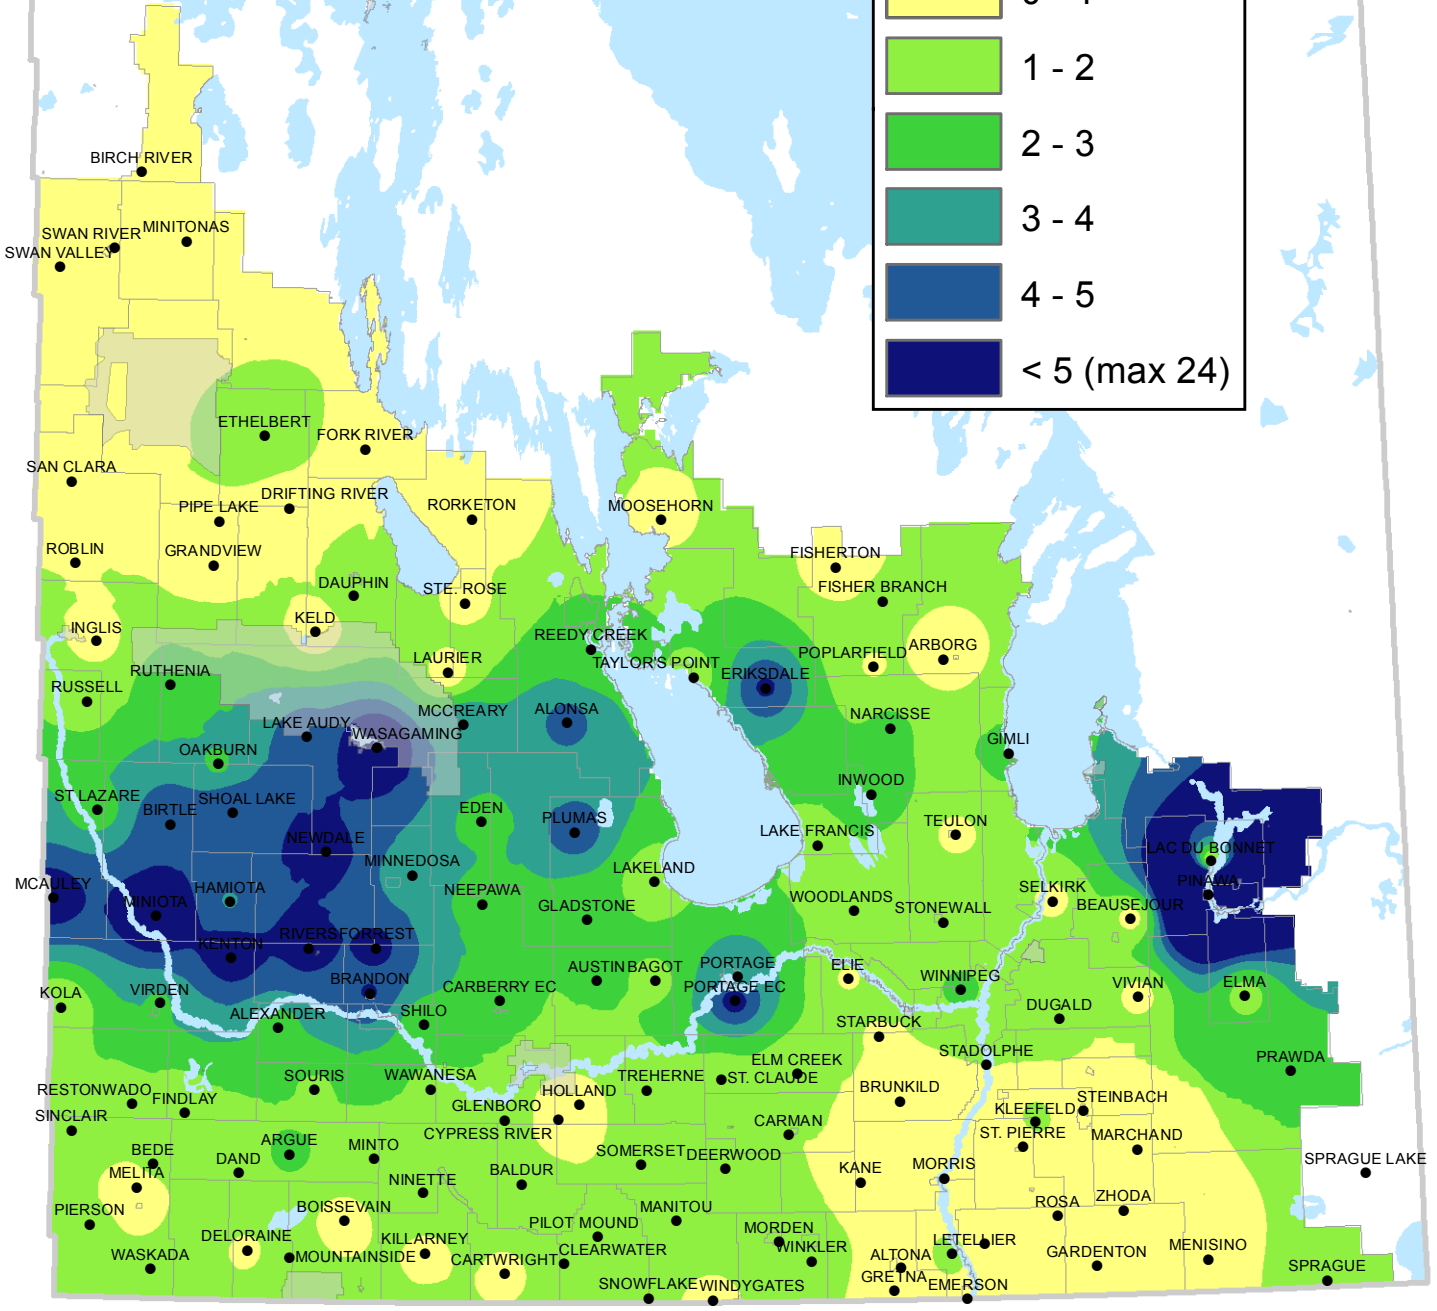

Eight-Day Accumulated Precipitation

November 06 - 13, 2017

Total Rainfall (mm)

Based on weather data recorded from MB Agriculture Weather Program and Environment and Climate Change Canada.
For more information, contact your local Manitoba Agriculture office.