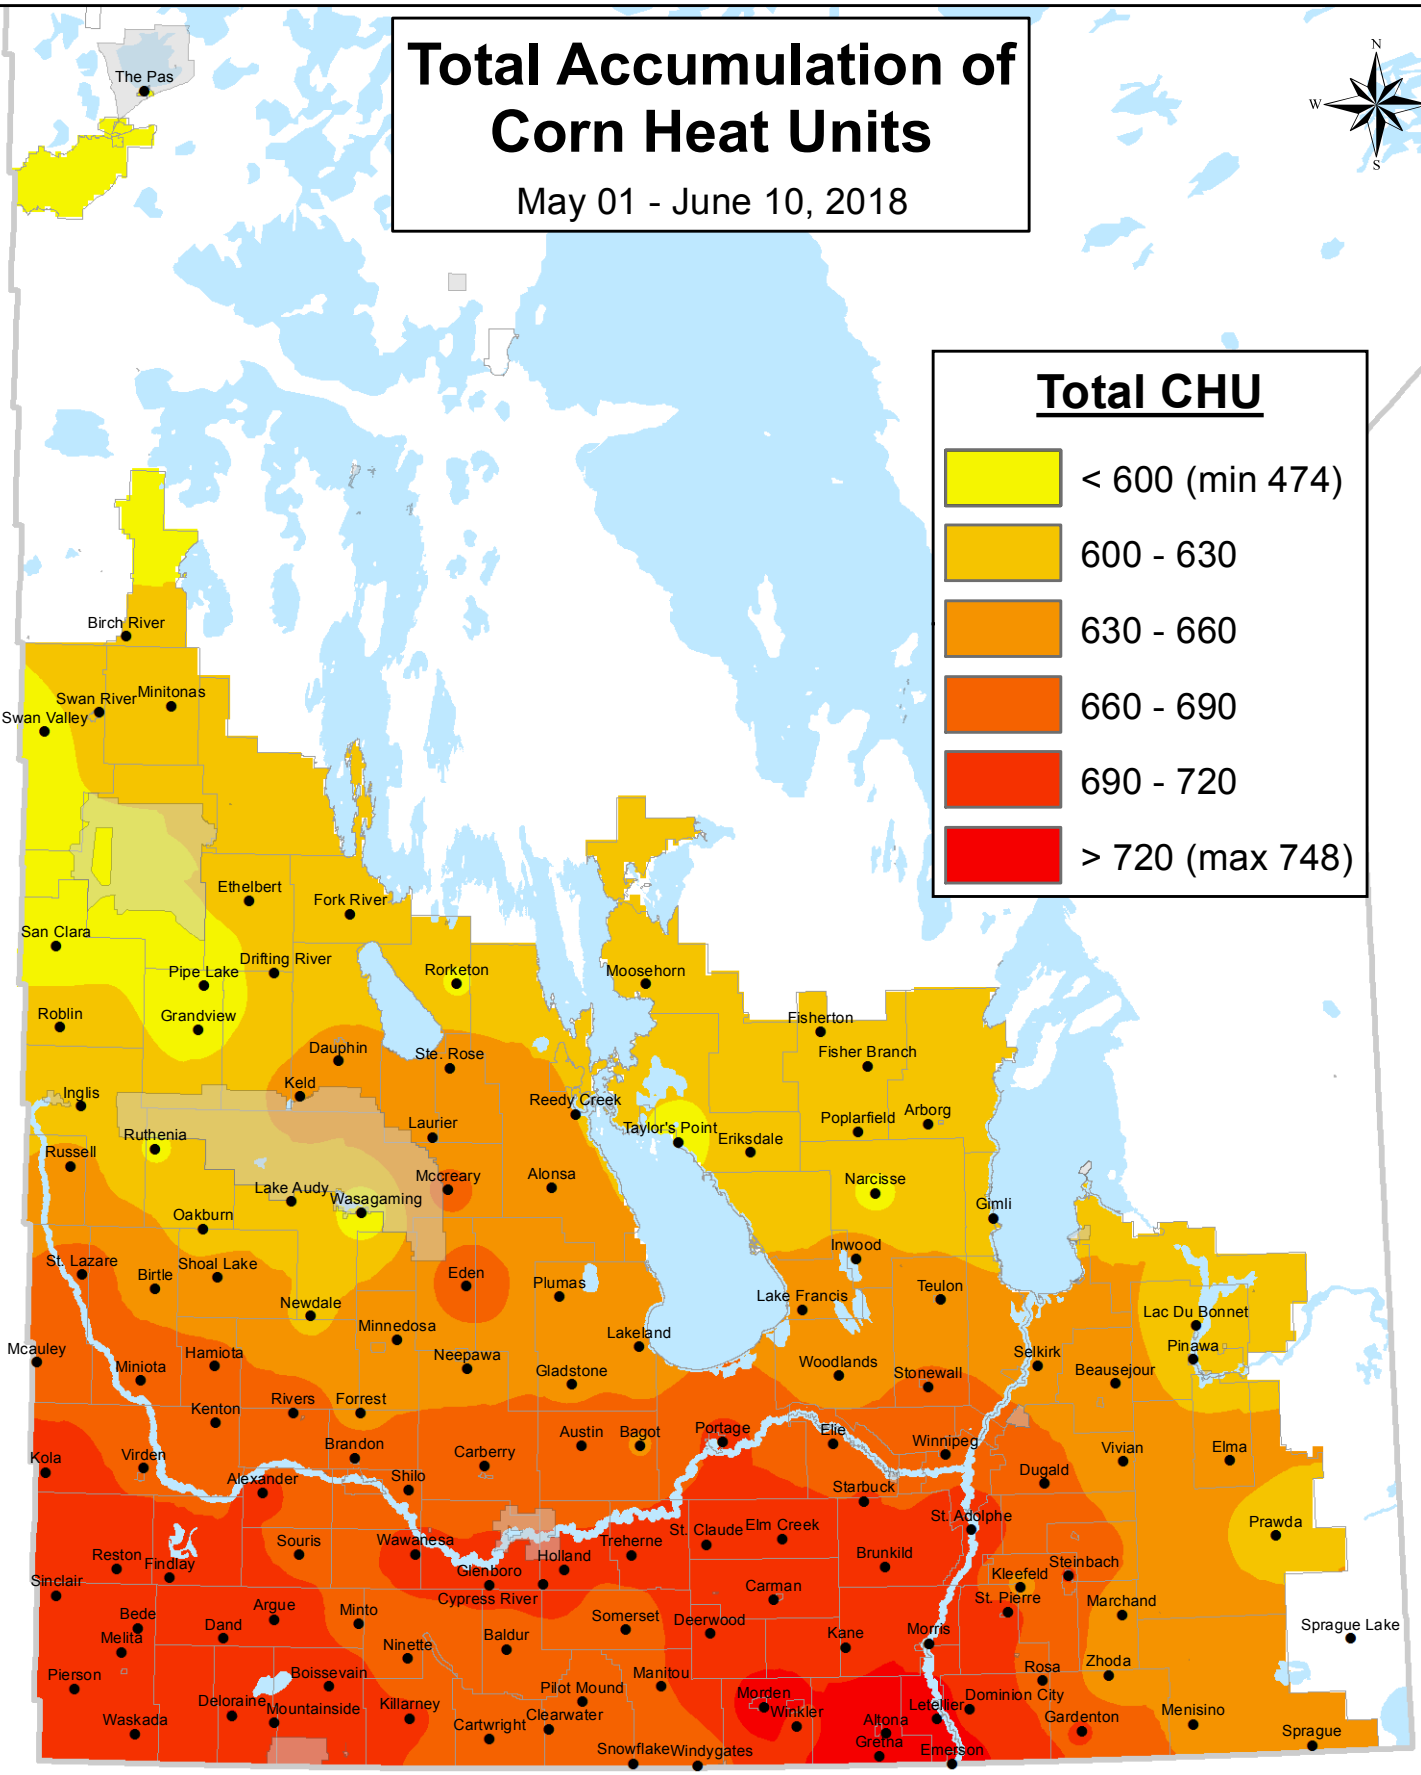

# Total Accumulation of Corn Heat Units

May 01 - June 10, 2018

Based on weather data recorded from MB Agriculture Weather Program and Environment and Climate Change Canada.  
For more information, contact your local Manitoba Agriculture office.