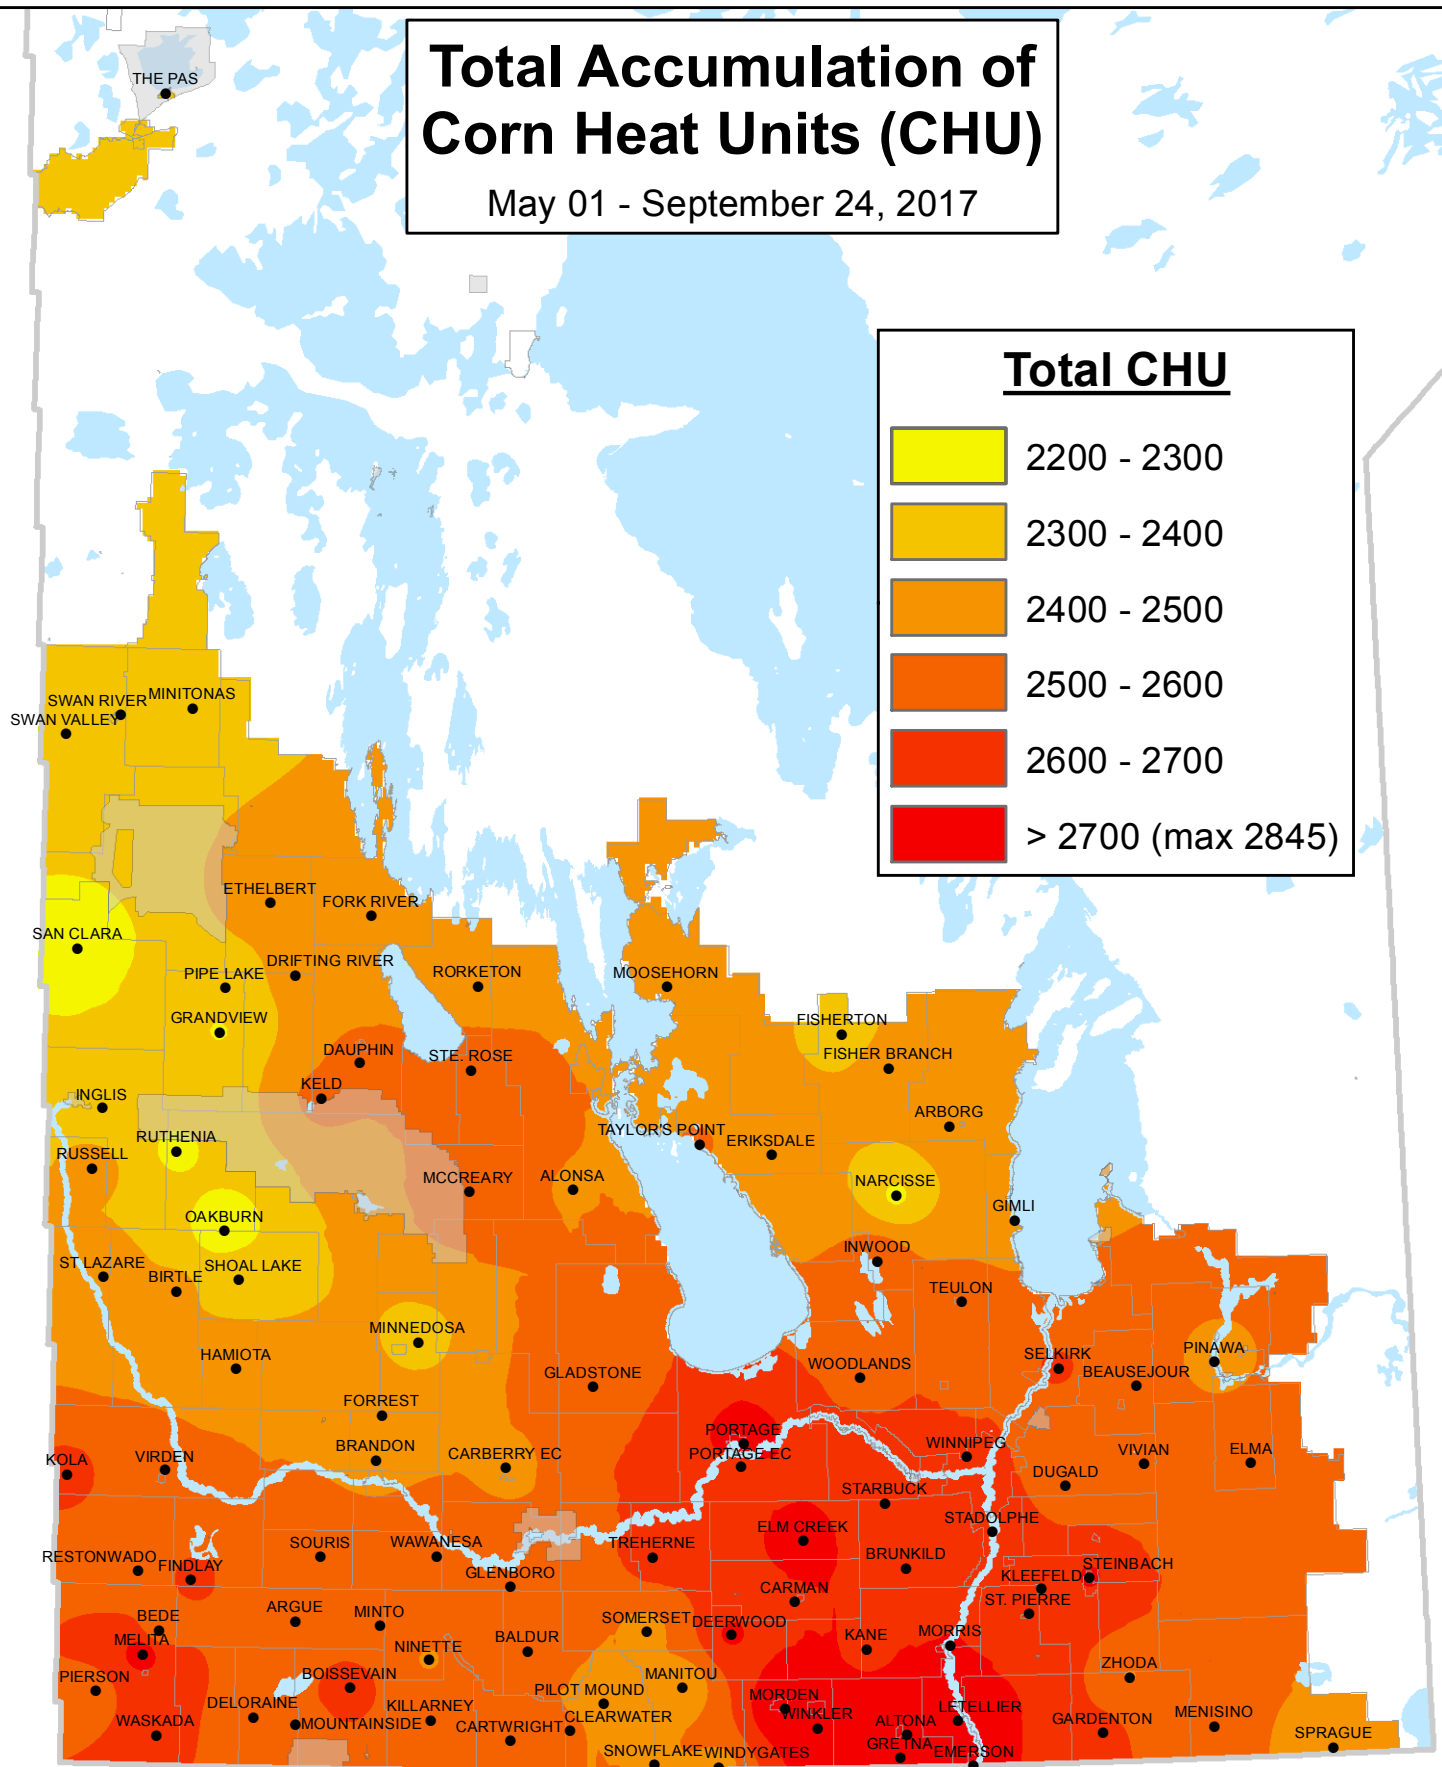

Total Accumulation of Corn Heat Units (CHU)

May 01 - September 24, 2017

Total CHU

Based on weather data recorded from MB Agriculture Weather Program and Environment and Climate Change Canada.

For more information, contact your local Manitoba Agriculture office.