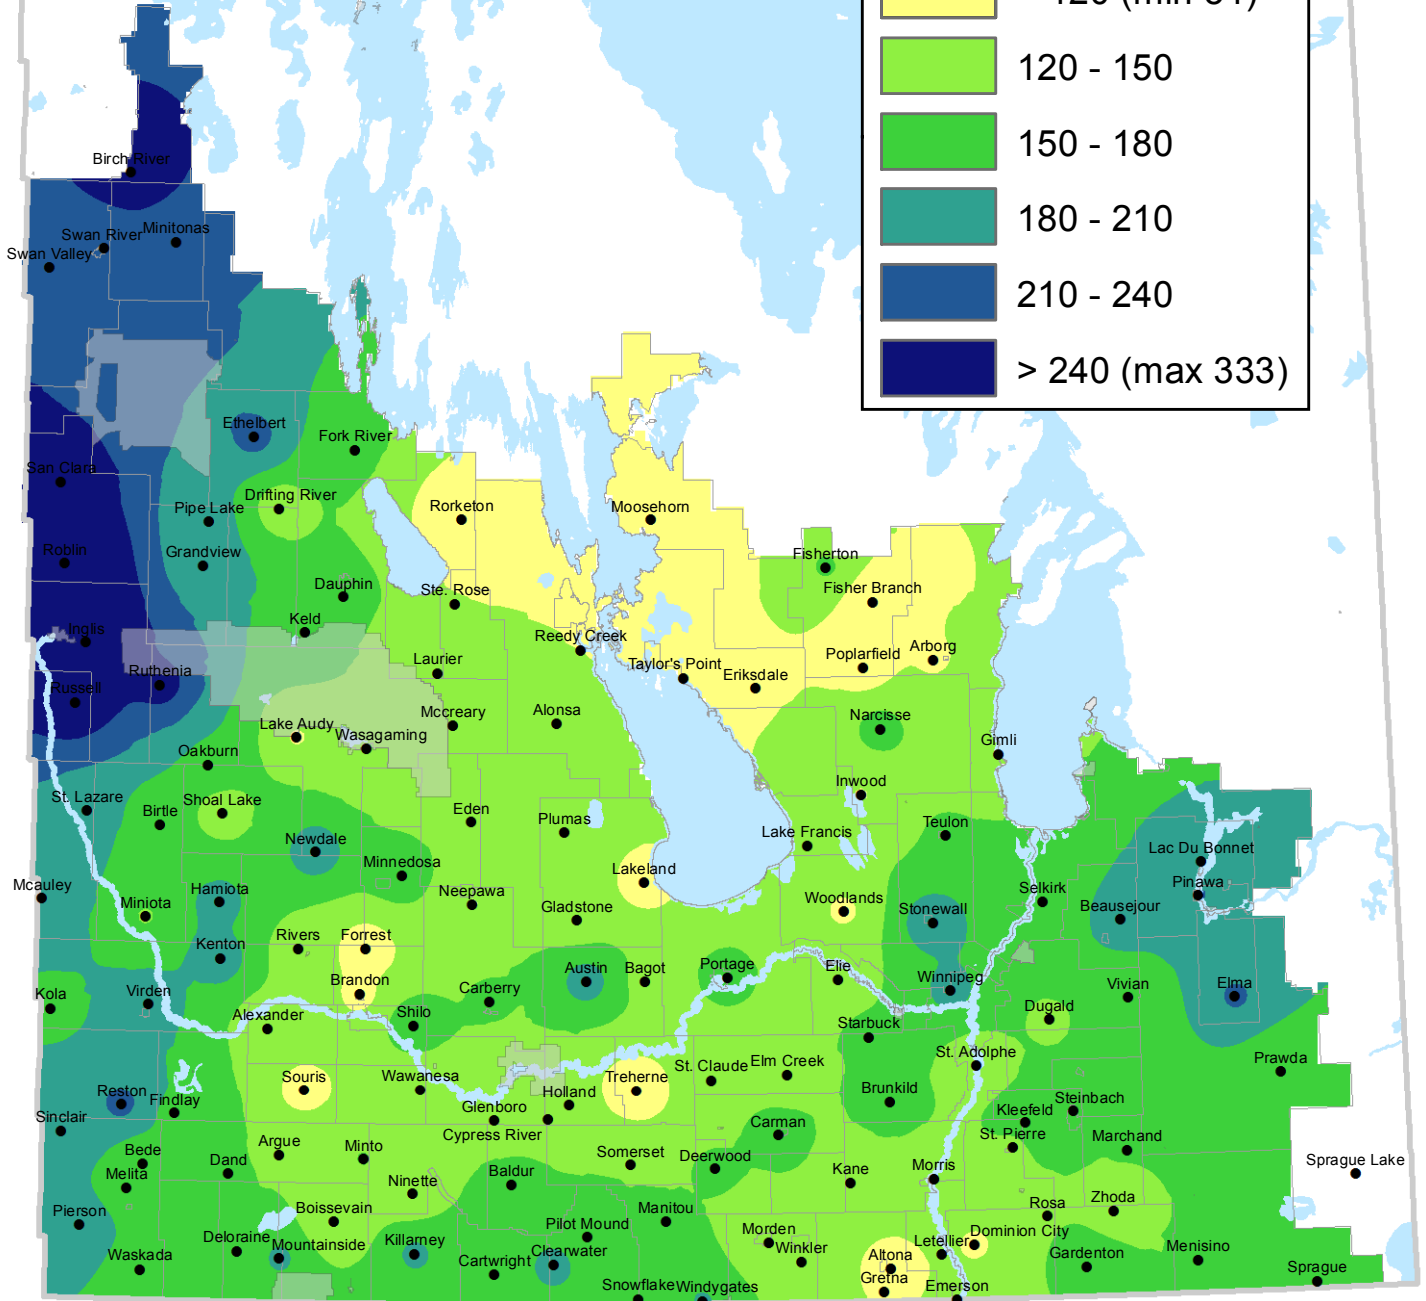

Total Accumulation of Precipitation

May 01 - July 15, 2018

Precipitation (mm)

Based on weather data recorded from MB Agriculture Weather Program and Environment and Climate Change Canada.

For more information, contact your local Manitoba Agriculture office.