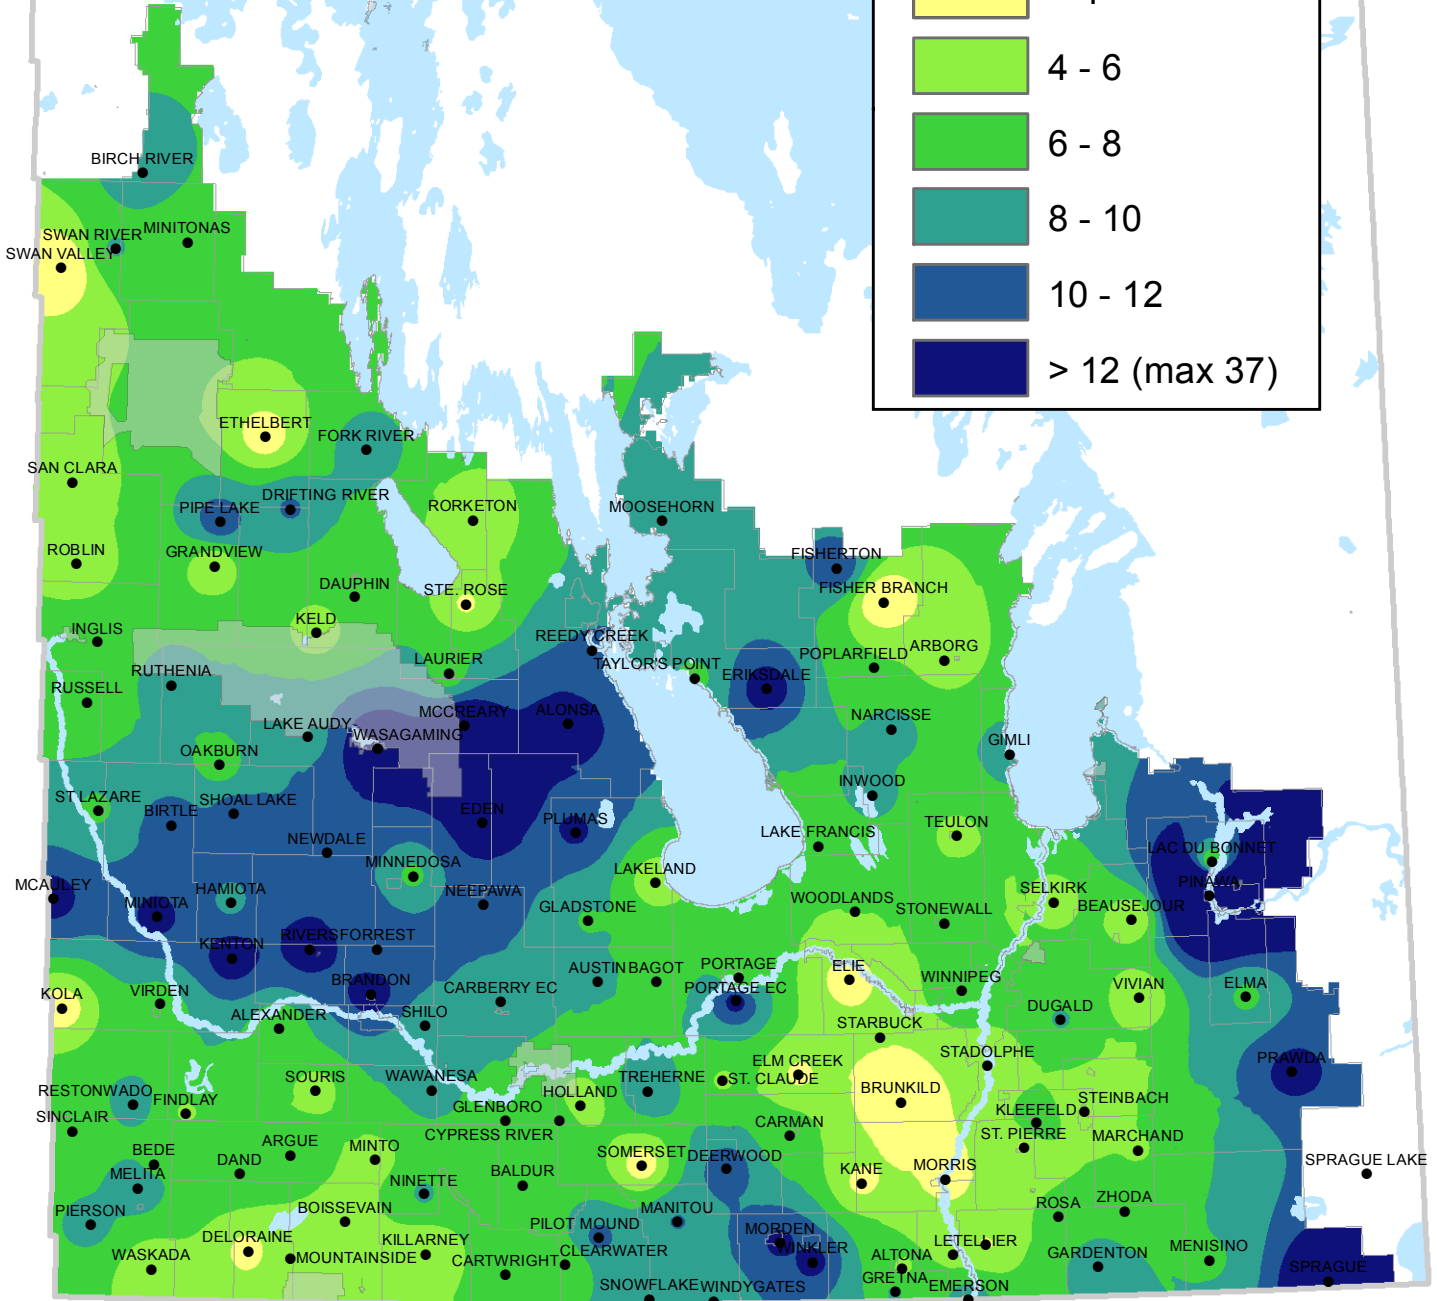

Total Accumulation of Precipitation

November 01 - 13, 2017

Total Precipitation (mm)

Based on weather data recorded from MB Agriculture Weather Program and Environment and Climate Change Canada.

For more information, contact your local Manitoba Agriculture office.