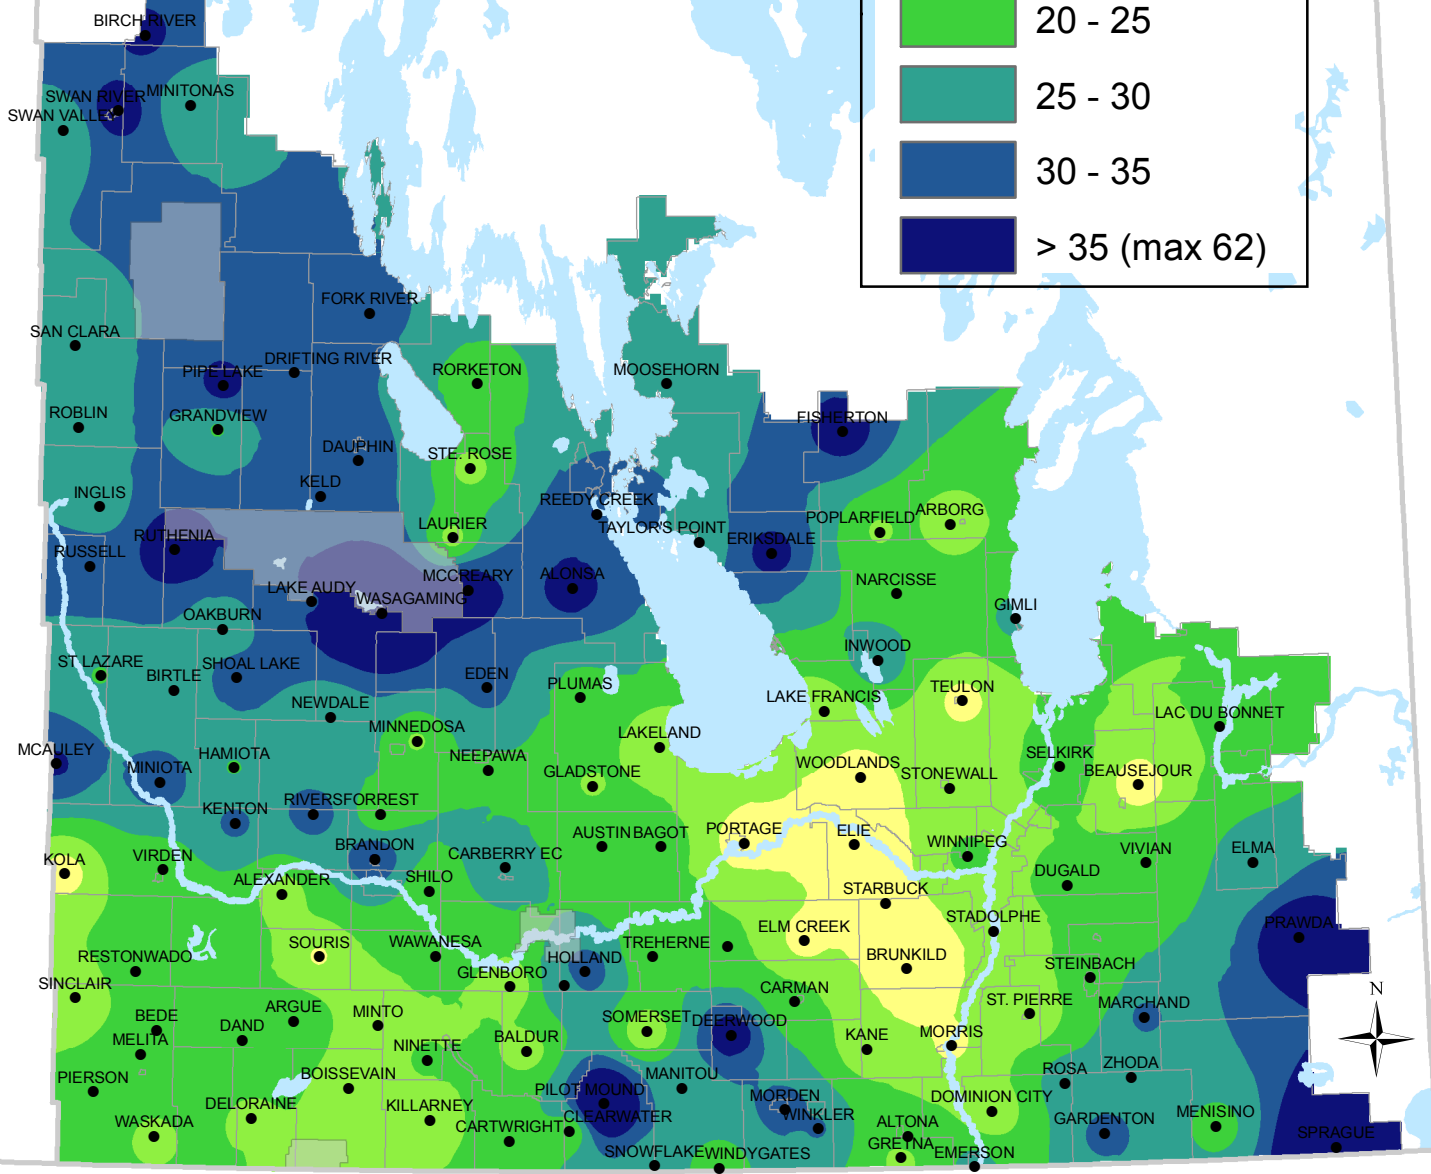

Total Accumulation of Precipitation

November 01, 2017 - February 19, 2018

Precipitation (mm)

Based on weather data recorded from MB Agriculture Weather Program and Environment and Climate Change Canada.

For more information, contact your local Manitoba Agriculture office.