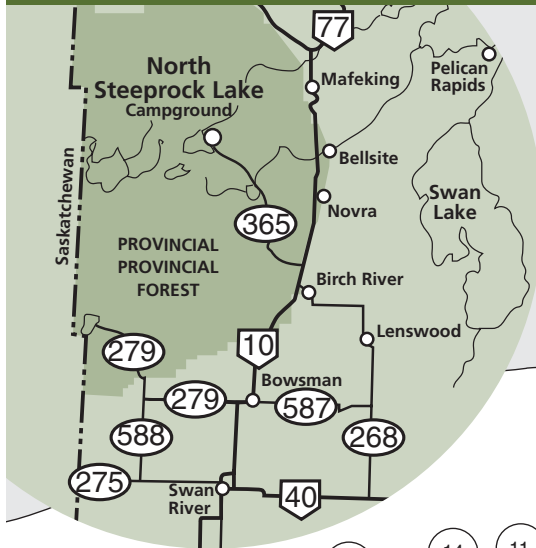

North Steeprock Lake Campground

North Steeprock Lake
Provincial Park

SEASONAL SITES:
Sites #2-5, 14-21, 29, 31, 32

Steeprock Lake

LEGEND

- | | | | |
|--|-------------------------------|--|-------------------------------|
| | BEACH / UNSUPERVISED SWIMMING | | PLAYGROUND |
| | BOAT LAUNCH | | REFUSE DISPOSAL |
| | FIREWOOD | | SOLAR SHOWERS (JULY - AUGUST) |
| | PARK OFFICE / SHOP | | TRAILER SANITARY STATION |
| | PARKING | | WASHROOMS (NON-MODERN) |
| | PICNIC AREA | | WATER SUPPLY (UNSUPERVISED) |

NOTE:

- For more information call 1-800-214-6497.
- In Winnipeg call 945-6784 or visit us at: www.manitobaparks.com
- IN CASE OF EMERGENCY CALL 911