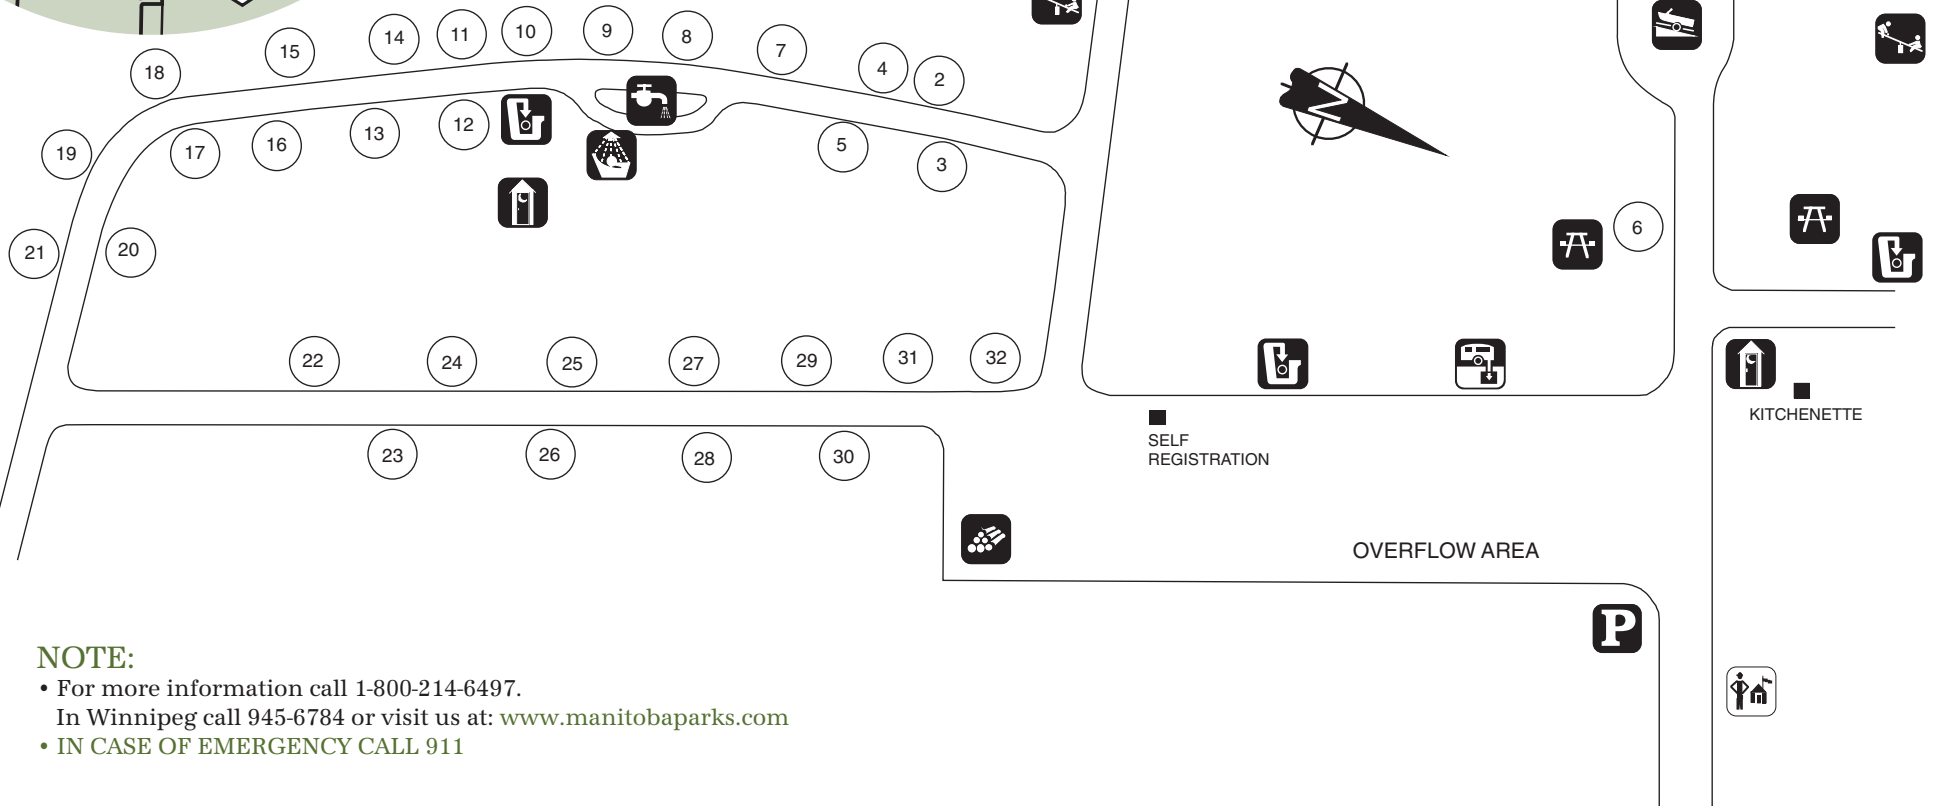

North Steeprock Lake Campground

North Steeprock Lake
Provincial Park

SEASONAL SITES:
Sites #2-5, 14-21, 29, 31, 32

Steeprock Lake

LEGEND

- | | | | |
|--|-------------------------------|--|-------------------------------|
| | BEACH / UNSUPERVISED SWIMMING | | PLAYGROUND |
| | BOAT LAUNCH | | REFUSE DISPOSAL |
| | FIREWOOD | | SOLAR SHOWERS (JULY - AUGUST) |
| | PARK OFFICE / SHOP | | TRAILER SANITARY STATION |
| | PARKING | | WASHROOMS (NON-MODERN) |
| | PICNIC AREA | | WATER SUPPLY (UNSUPERVISED) |