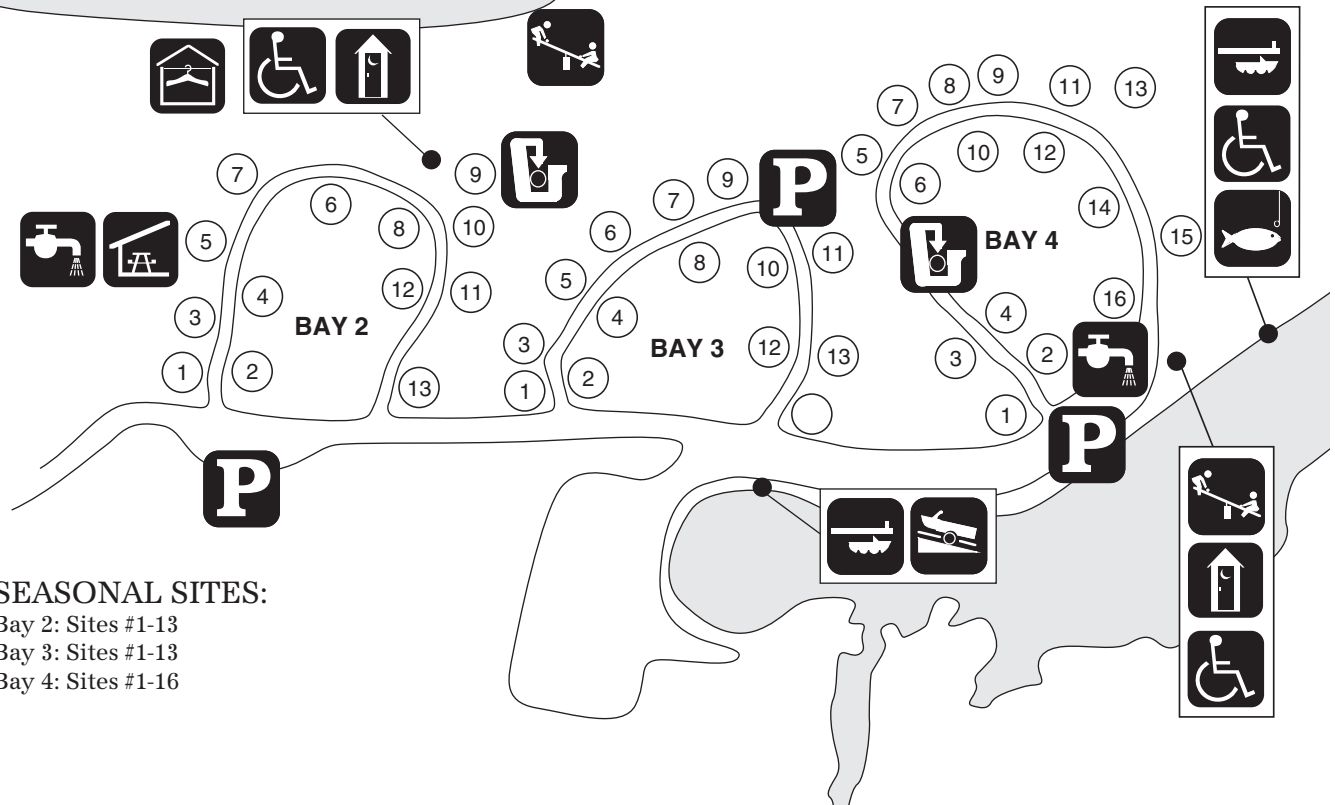

Whitefish Lake Seasonal Camping Sites

Whitefish Lake
Provincial Park

Whitefish Lake

SEASONAL SITES:

- Bay 2: Sites #1-13
- Bay 3: Sites #1-13
- Bay 4: Sites #1-16

LEGEND

- | | | | |
|--|-----------------------|--|------------------------|
| | DISABILITY ACCESSIBLE | | PICNIC SHELTER |
| | BOAT DOCK | | PLAYGROUND |
| | BOAT LAUNCH | | REFUSE DISPOSAL |
| | CHANGING ROOMS | | WASHROOMS (NON-MODERN) |
| | FISHING | | WATER SUPPLY |
| | PARKING | | |

NOTE:

For more information:
In Winnipeg call 945-6784 or visit us at:
www.manitobaparks.com
IN CASE OF EMERGENCY CALL 911