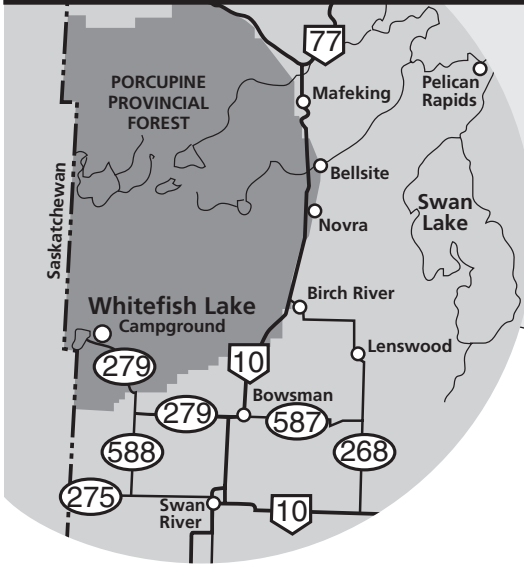

Whitefish Lake Seasonal Camping Sites

Whitefish Lake
Provincial Park

Whitefish Lake

SEASONAL SITES:

- Bay 2: Sites #1-13
- Bay 3: Sites #1-13
- Bay 4: Sites #1-16

LEGEND

- | | | | |
|--|-----------------------|--|------------------------|
| | DISABILITY ACCESSIBLE | | PICNIC SHELTER |
| | BOAT DOCK | | PLAYGROUND |
| | BOAT LAUNCH | | REFUSE DISPOSAL |
| | CHANGING ROOMS | | WASHROOMS (NON-MODERN) |
| | FISHING | | WATER SUPPLY |
| | PARKING | | |

NOTE:

For more information:
In Winnipeg call 945-6784 or visit us at:
www.manitobaparks.com
IN CASE OF EMERGENCY CALL 911