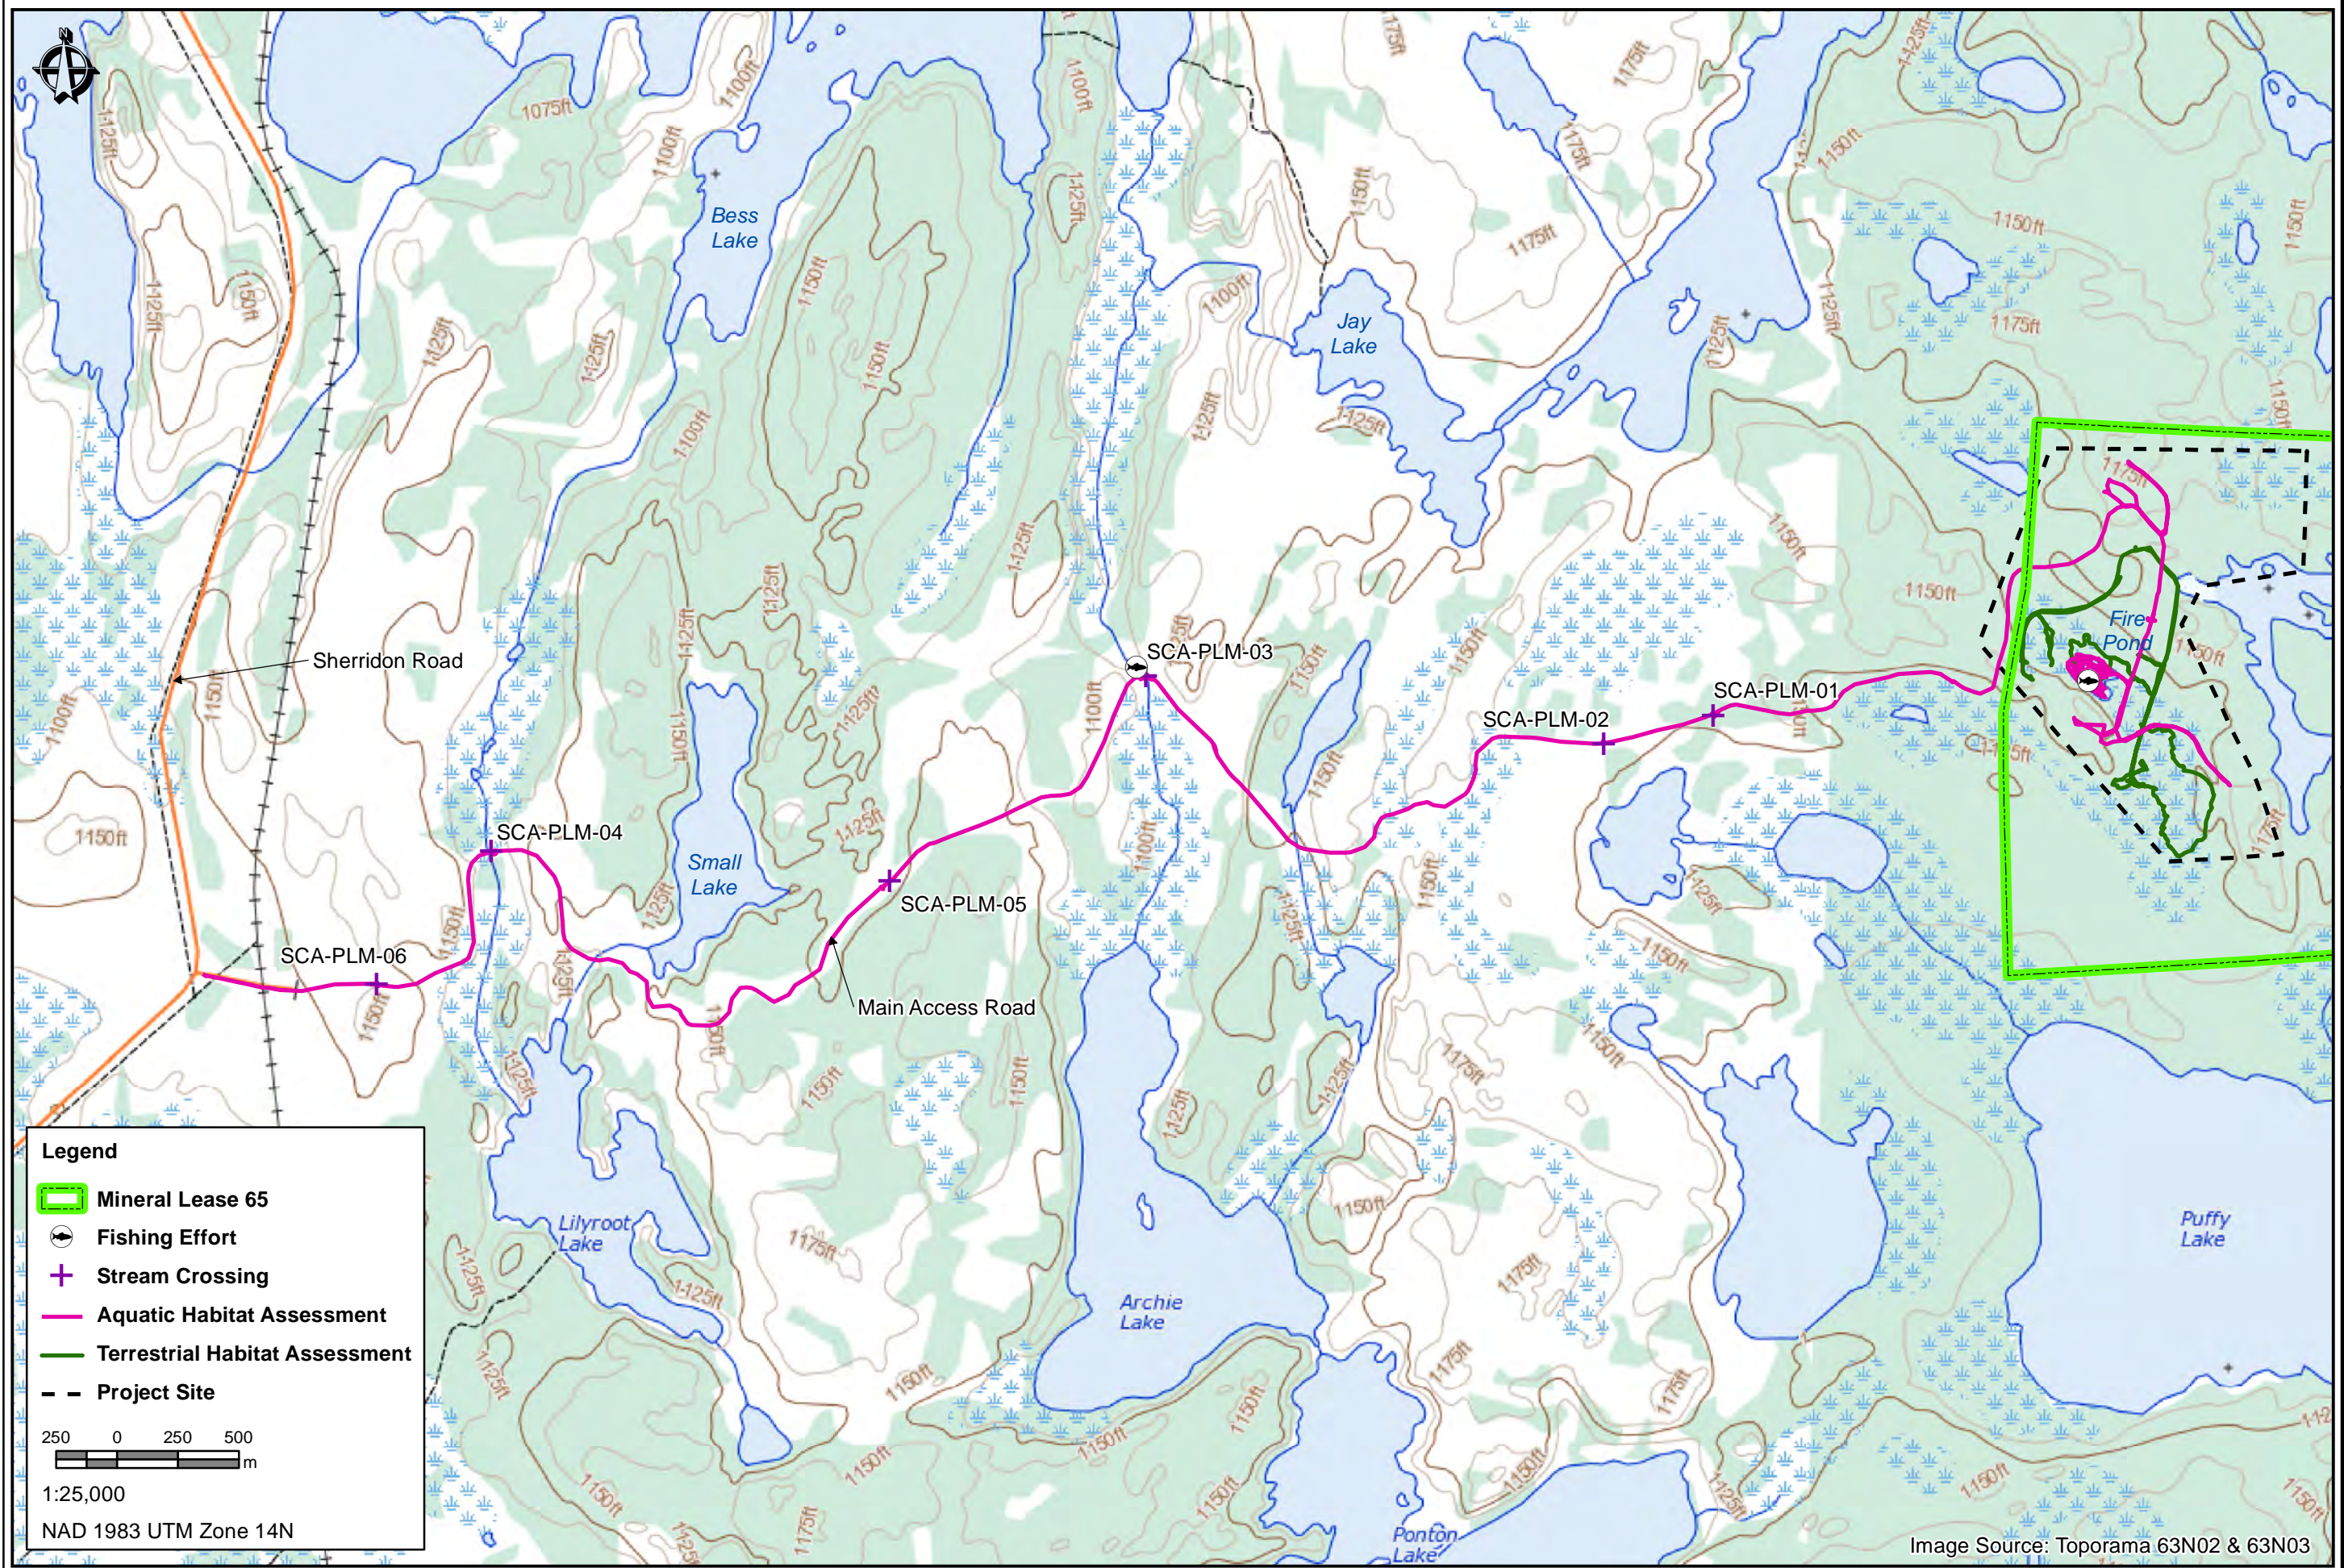

Puffy Lake Mine
Environmental Baseline Assessment
 Auriga Gold Corp.

General Location Plan

Figure: 01

Image Provided by: Auriga Gold Corp.

Image Provided by: Auriga Gold Corp.

Image Source: Toporama 63N02 & 63N03