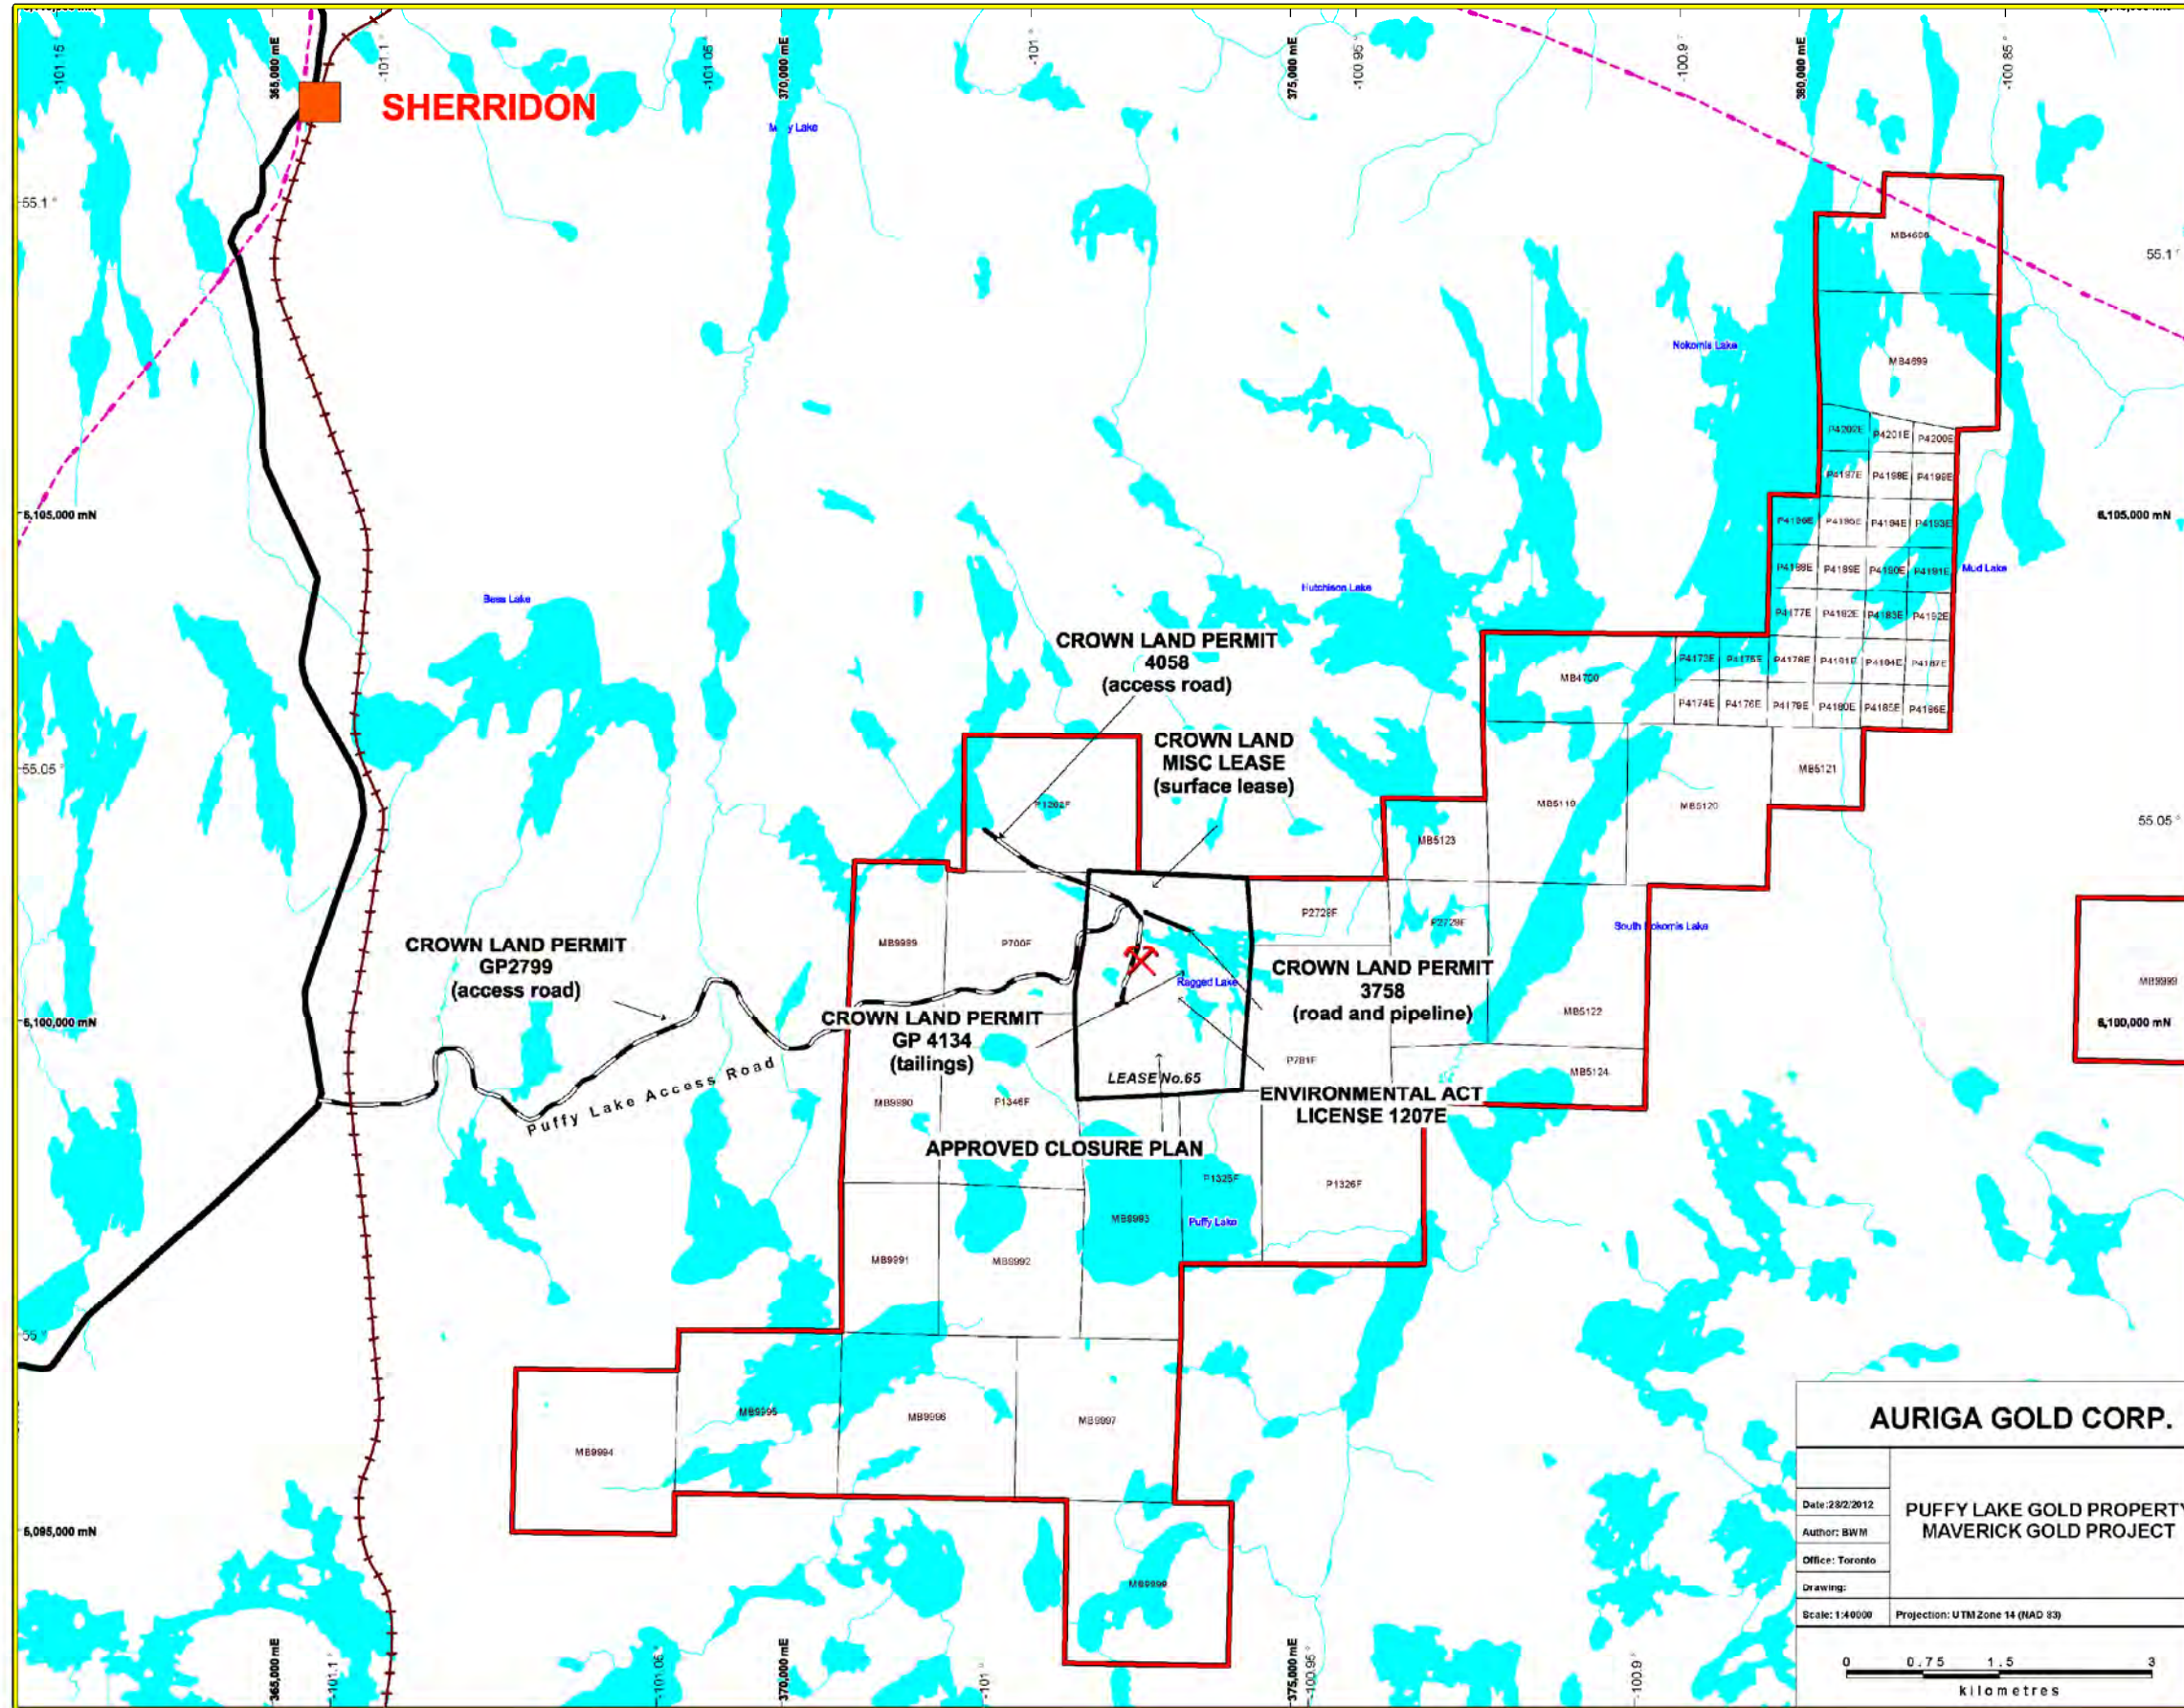

Puffy Lake Mine
Environmental Baseline Assessment
 Auriga Gold Corp.

General Location Plan

Figure: 01

Image Provided by: Auriga Gold Corp.

Image Provided by: Auriga Gold Corp.

Image Source: Toporama 63N02 & 63N03