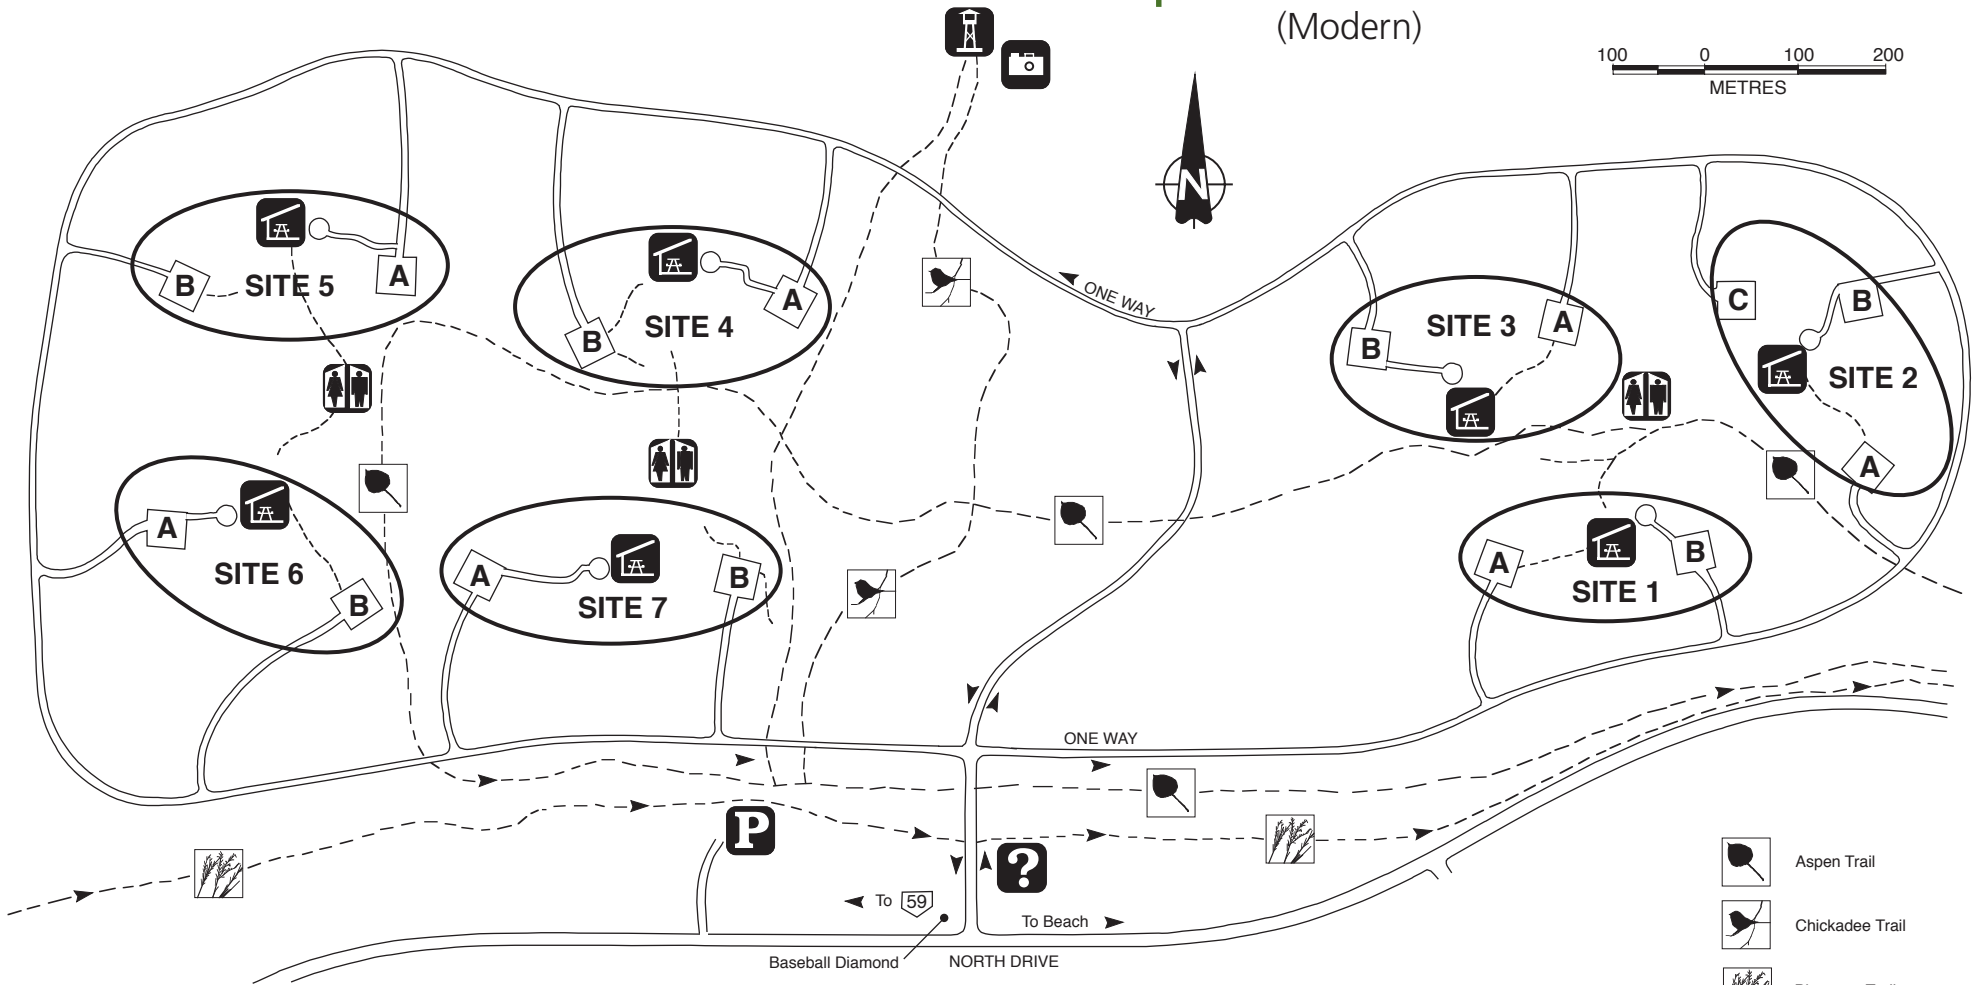

Group Use Area no.1

(Modern)

LEGEND

- | | | | |
|--|---------------|--|---------------------------|
| | INFORMATION | | PICNIC SHELTER (SERVICED) |
| | LOOKOUT TOWER | | VIEWPOINT |
| | PARKING | | WASHROOMS (MODERN) |

NOTE:

- For campsite and group use reservations: www.manitobaparks.com or 1-888-4U2-Camp (1-888-482-2267). In Winnipeg call 948-3333.
- Remember, a Park Vehicle Permit is required and must be displayed year round.
- In case of emergency call 911.
- For more information or last minute campsite availability call 1-800-214-6497. In Winnipeg call 945-6784 or visit us at: www.manitobaparks.com