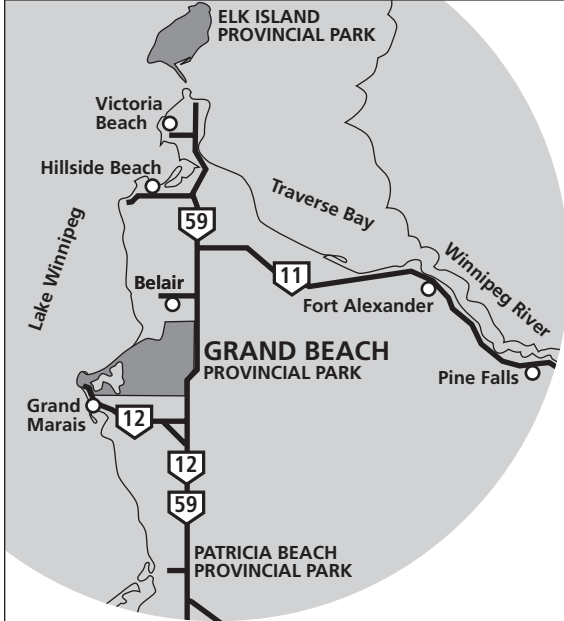

Grand Beach Seasonal Camping Sites

Grand Beach
Provincial Park

Bay 10

Bay 11

Bay 12

LEGEND

- | | | | |
|--|--------------------------|--|------------------------------|
| | CAMPGROUND OFFICE | | WASHROOMS (MODERN) |
| | PARKING | | WATER SUPPLY |
| | TRAILER SANITARY STATION | | E DENOTES ELECTRICAL SERVICE |