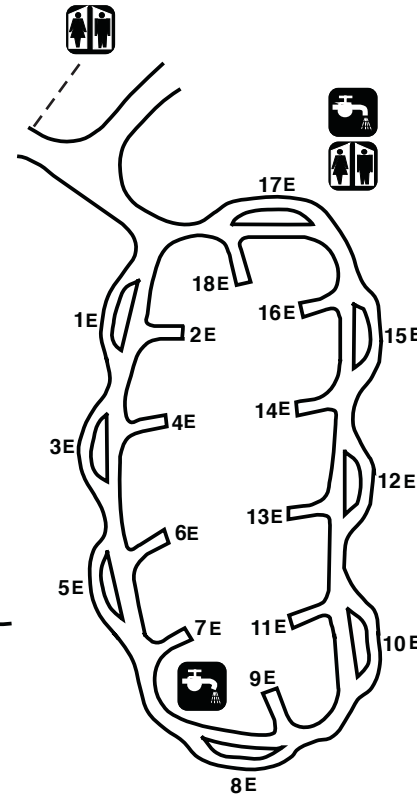

Grand Beach Seasonal Camping Sites

Grand Beach
Provincial Park

Bay 10

Bay 11

Bay 12

LEGEND

- | | | | |
|--|--------------------------|--|------------------------------|
| | CAMPGROUND OFFICE | | WASHROOMS (MODERN) |
| | PARKING | | WATER SUPPLY |
| | TRAILER SANITARY STATION | | E DENOTES ELECTRICAL SERVICE |