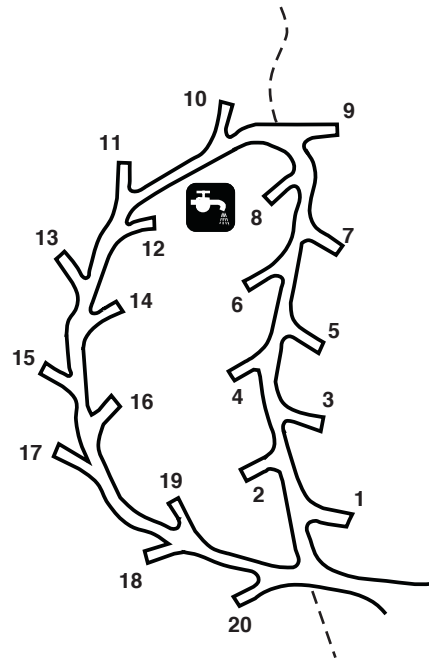

Grand Beach Seasonal Camping Sites

Grand Beach
Provincial Park

Bay 10

Bay 11

Bay 12

LEGEND

- | | | | |
|--|--------------------------|--|------------------------------|
| | CAMPGROUND OFFICE | | WASHROOMS (MODERN) |
| | PARKING | | WATER SUPPLY |
| | TRAILER SANITARY STATION | | E DENOTES ELECTRICAL SERVICE |