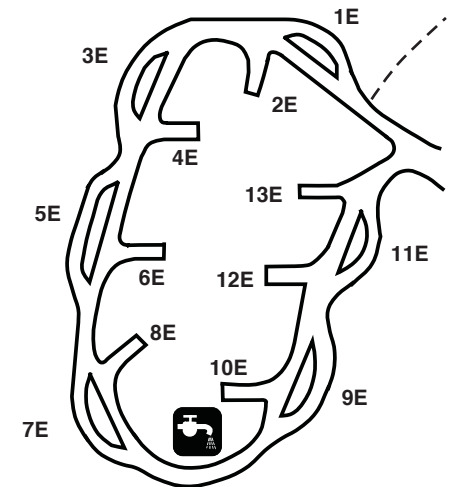

Grand Beach Seasonal Camping Sites

Grand Beach
Provincial Park

Bay 10

Bay 11

Bay 12

LEGEND

- | | | | |
|--|--------------------------|--|------------------------------|
| | CAMPGROUND OFFICE | | WASHROOMS (MODERN) |
| | PARKING | | WATER SUPPLY |
| | TRAILER SANITARY STATION | | E DENOTES ELECTRICAL SERVICE |