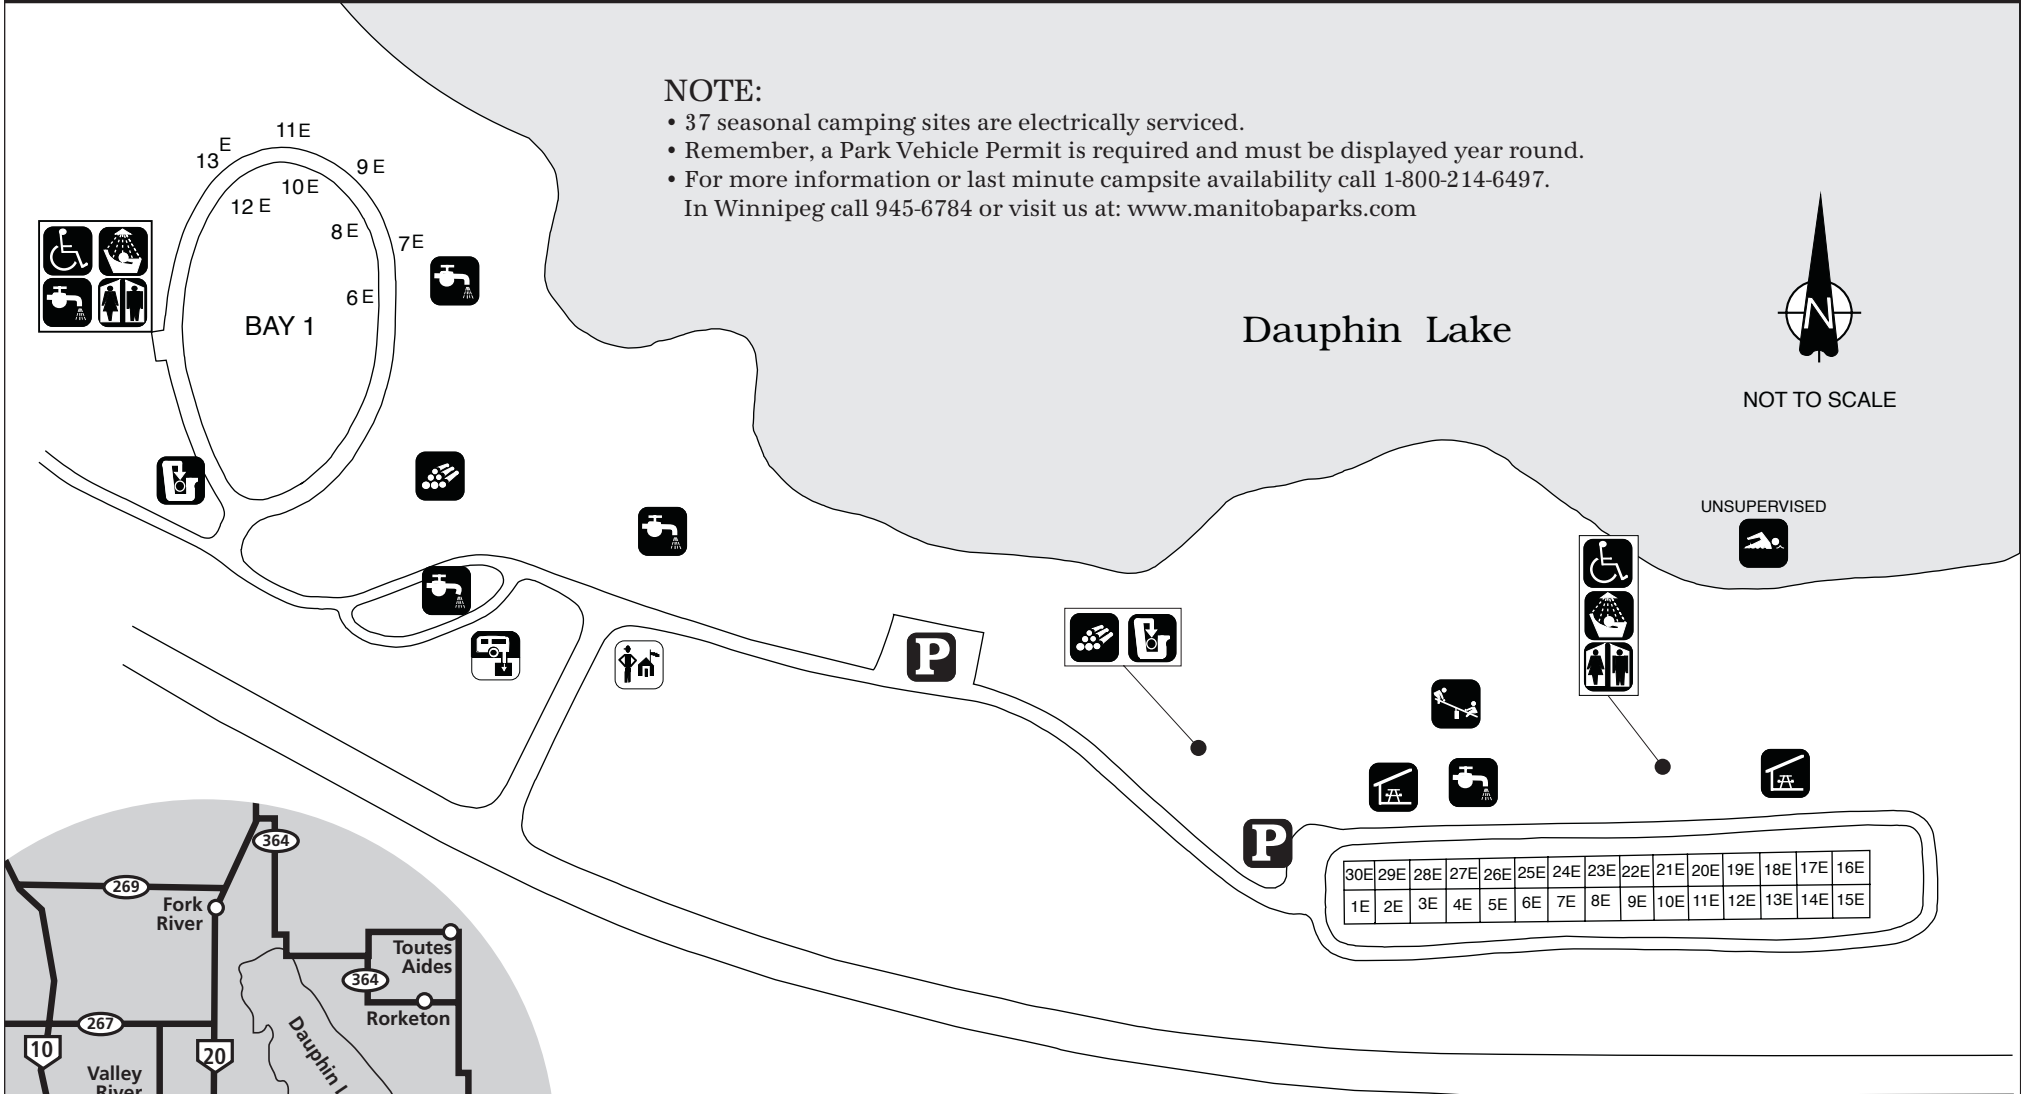

# Rainbow Beach Seasonal Camping Sites

Rainbow Beach  
Provincial Park

## LEGEND

- |   |   |   |  |                      |
|---|---|---|--|----------------------|
|  DISABLED ACCESSIBLE           |  PARK OFFICE    |  PLAYGROUND      |  TRAILER SANITARY STATION | E ELECTRICAL SERVICE |
|  BEACH / UNSUPERVISED SWIMMING |  PARKING        |  REFUSE DISPOSAL |  WASHROOMS (MODERN)       |                      |
|  FIREWOOD                      |  PICNIC SHELTER |  SHOWERS         |  WATER SUPPLY             |                      |