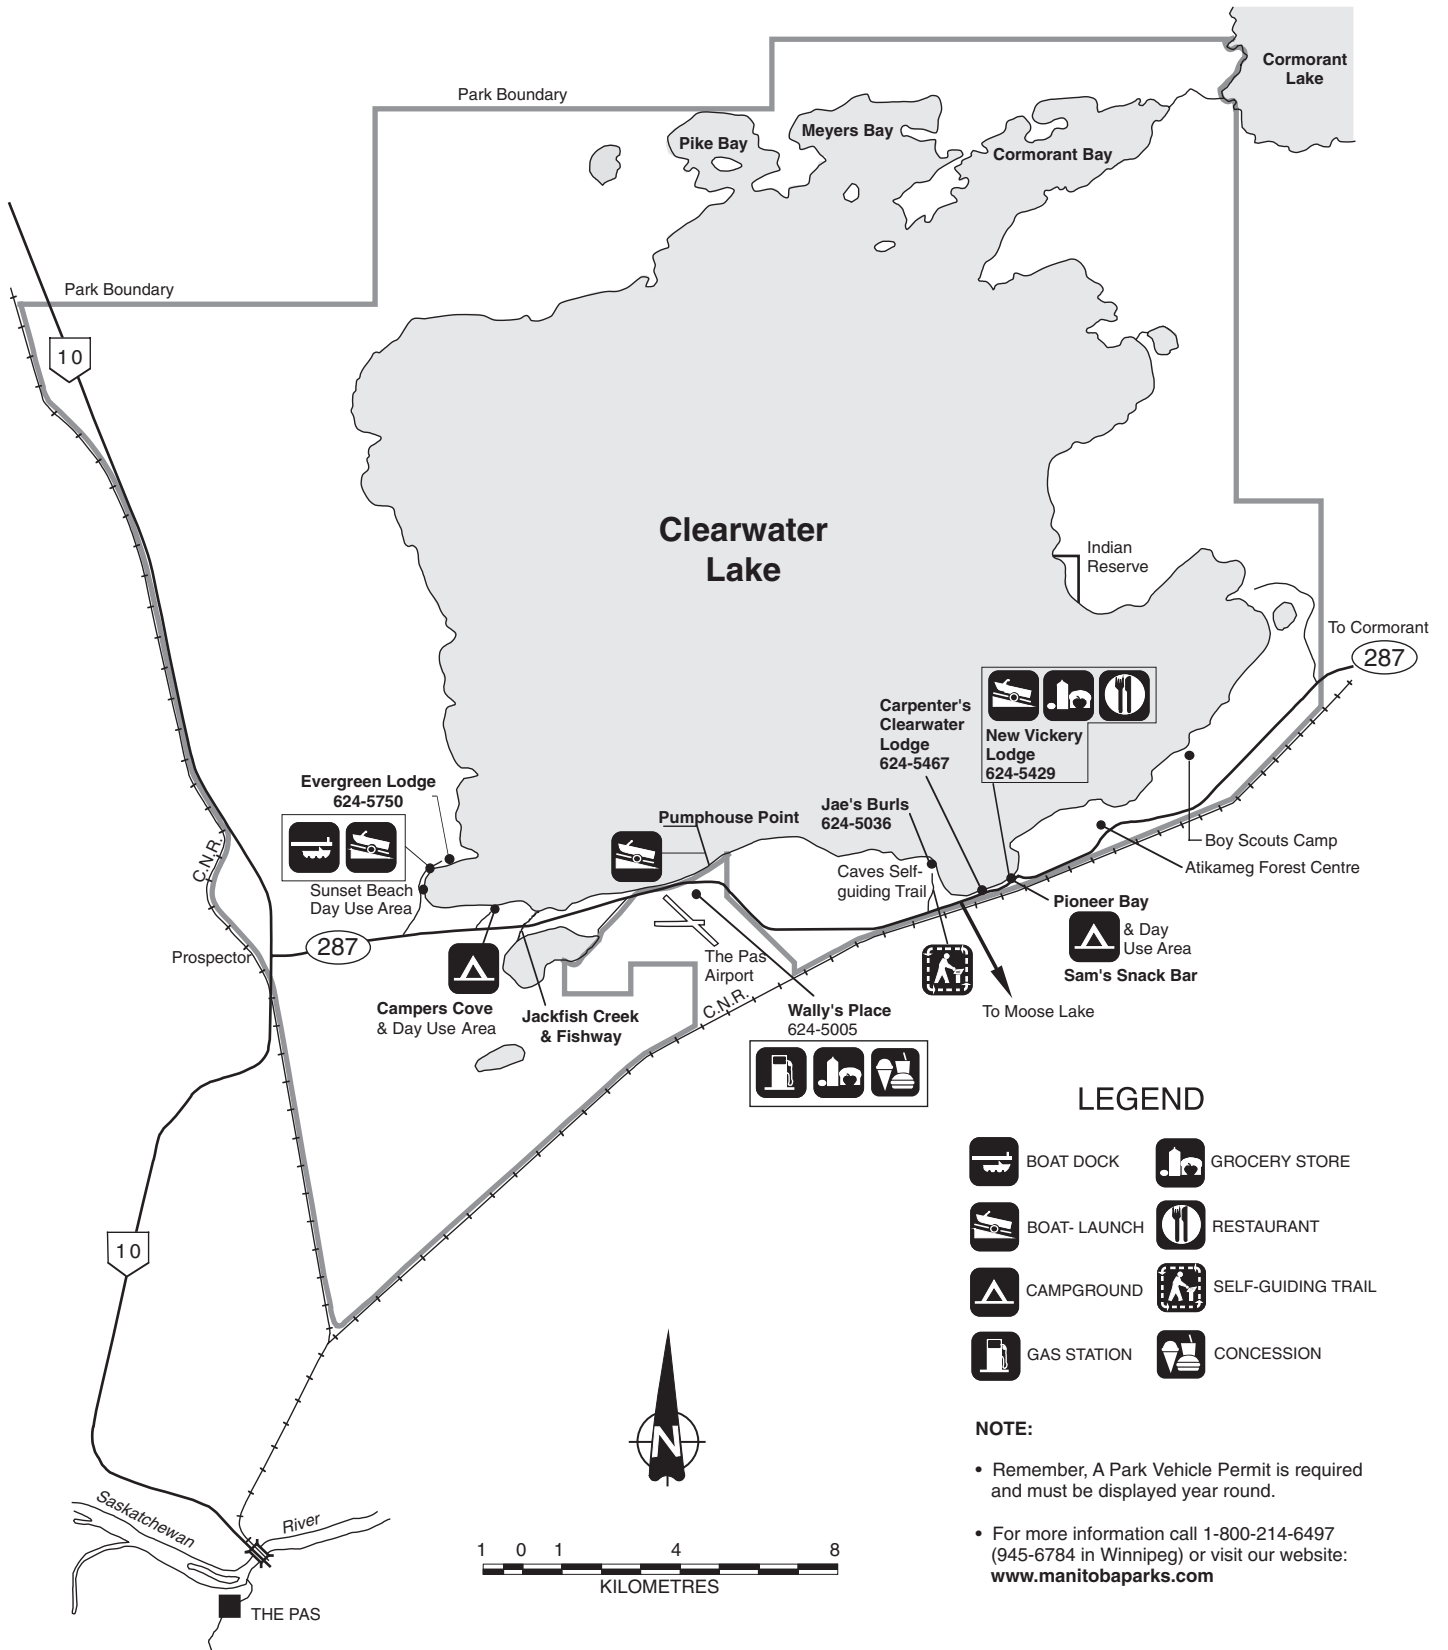

Park Map

Clearwater Lake
Provincial Park

LEGEND

- | | | | |
|--|-------------|--|--------------------|
| | BOAT DOCK | | GROCERY STORE |
| | BOAT-LAUNCH | | RESTAURANT |
| | CAMPGROUND | | SELF-GUIDING TRAIL |
| | GAS STATION | | CONCESSION |