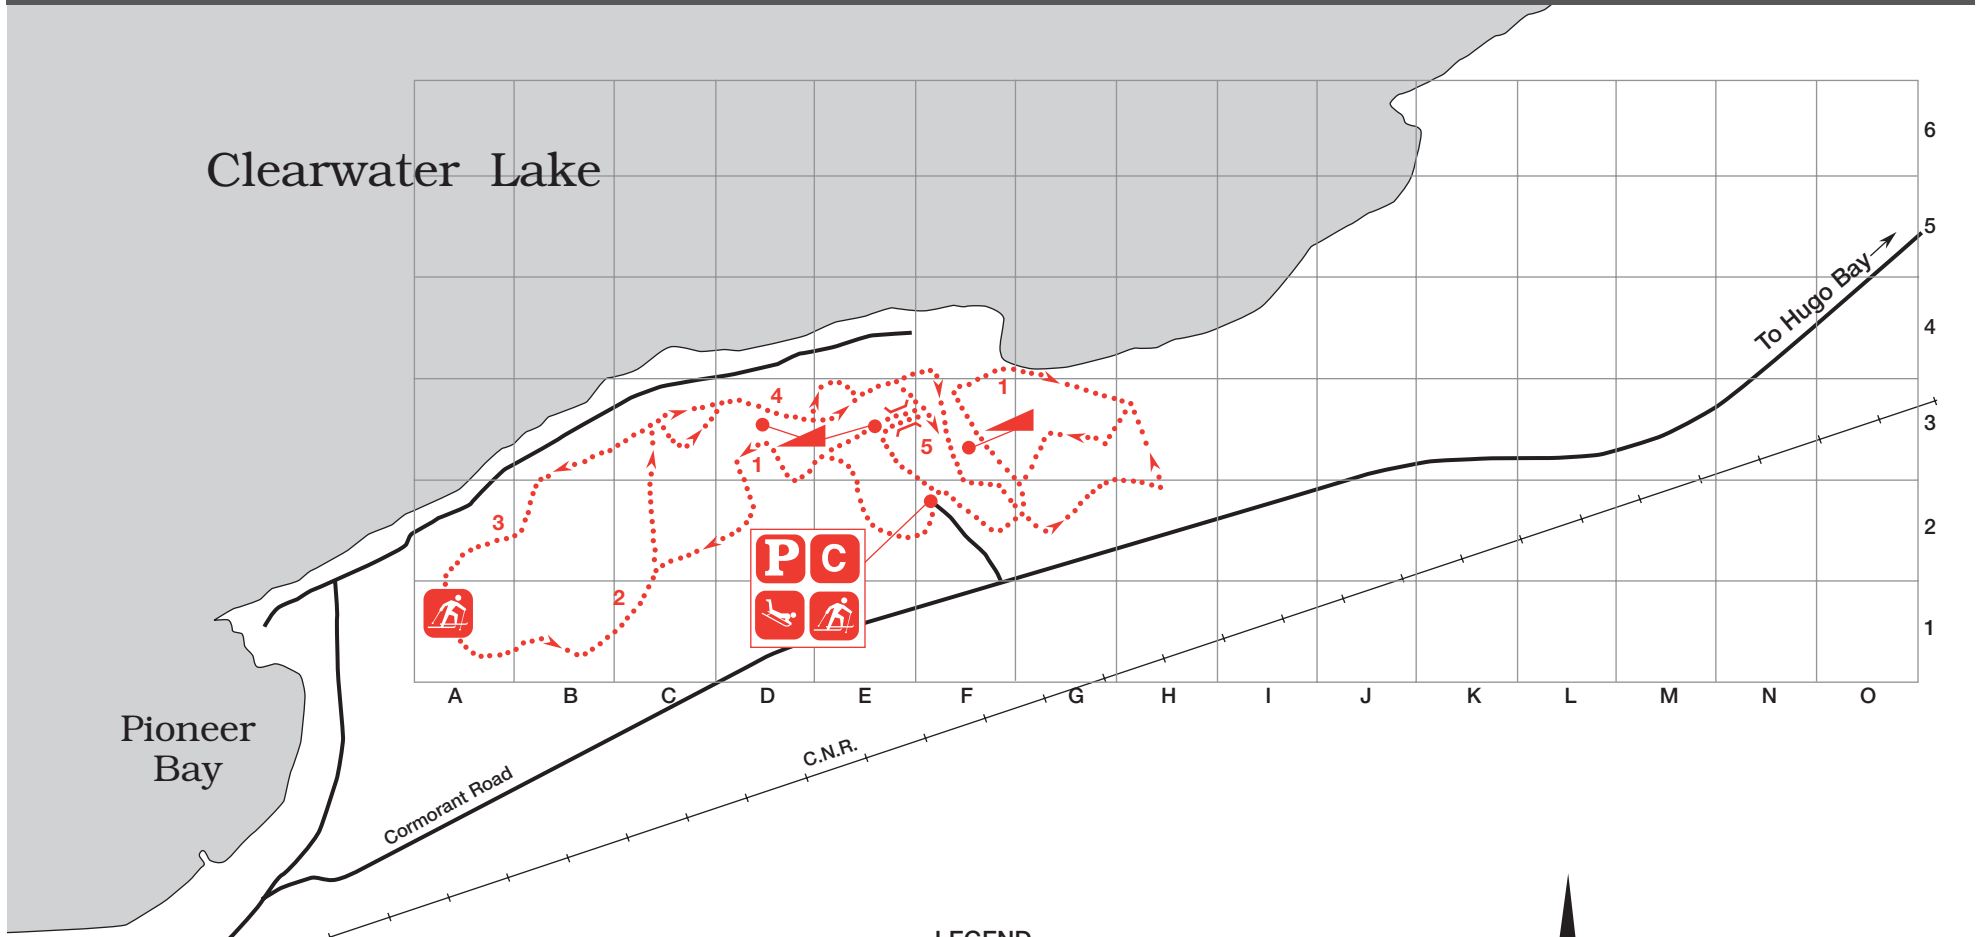

Clearwater Lake

Cross-country Ski Trails

Clearwater Lake
Provincial Park

LEGEND

-  BRIDGE
-  CHALET
-  CROSS-COUNTRY SKIING
-  DISTANCE IN KILOMETRES
-  HILL
-  PARKING
-  TOBOGGANING

• IN CASE OF EMERGENCY, CALL OPERATOR AND ASK FOR ASSISTANCE.