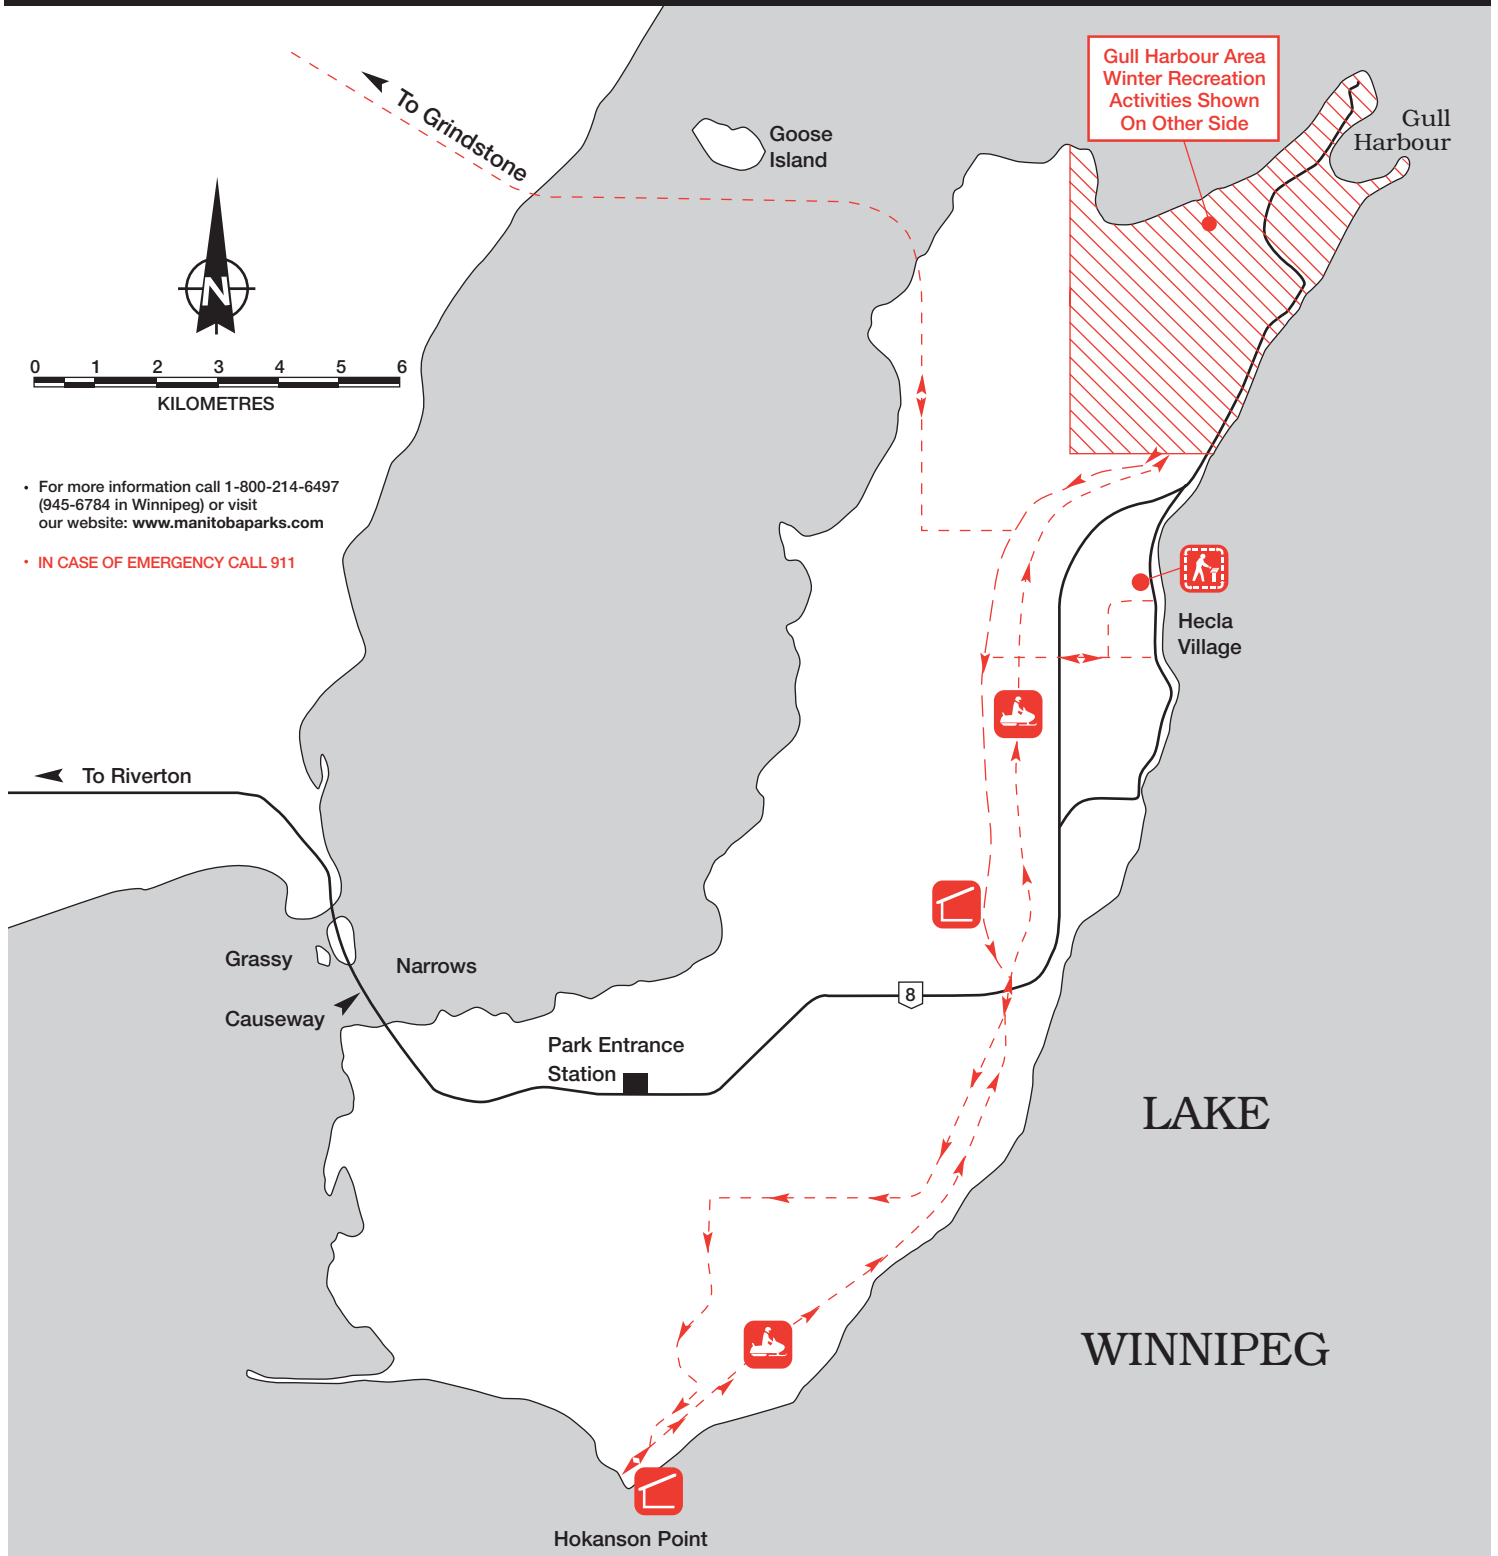

# Hecla / Grindstone Winter Activities

Hecla / Grindstone  
Provincial Park

## LEGEND

SELF-GUIDING TRAIL (1 km)

SNOWMOBILE TRAIL

WARMING SHELTER

# Gull Harbour Area Winter Activities

Hecla / Grindstone Provincial Park