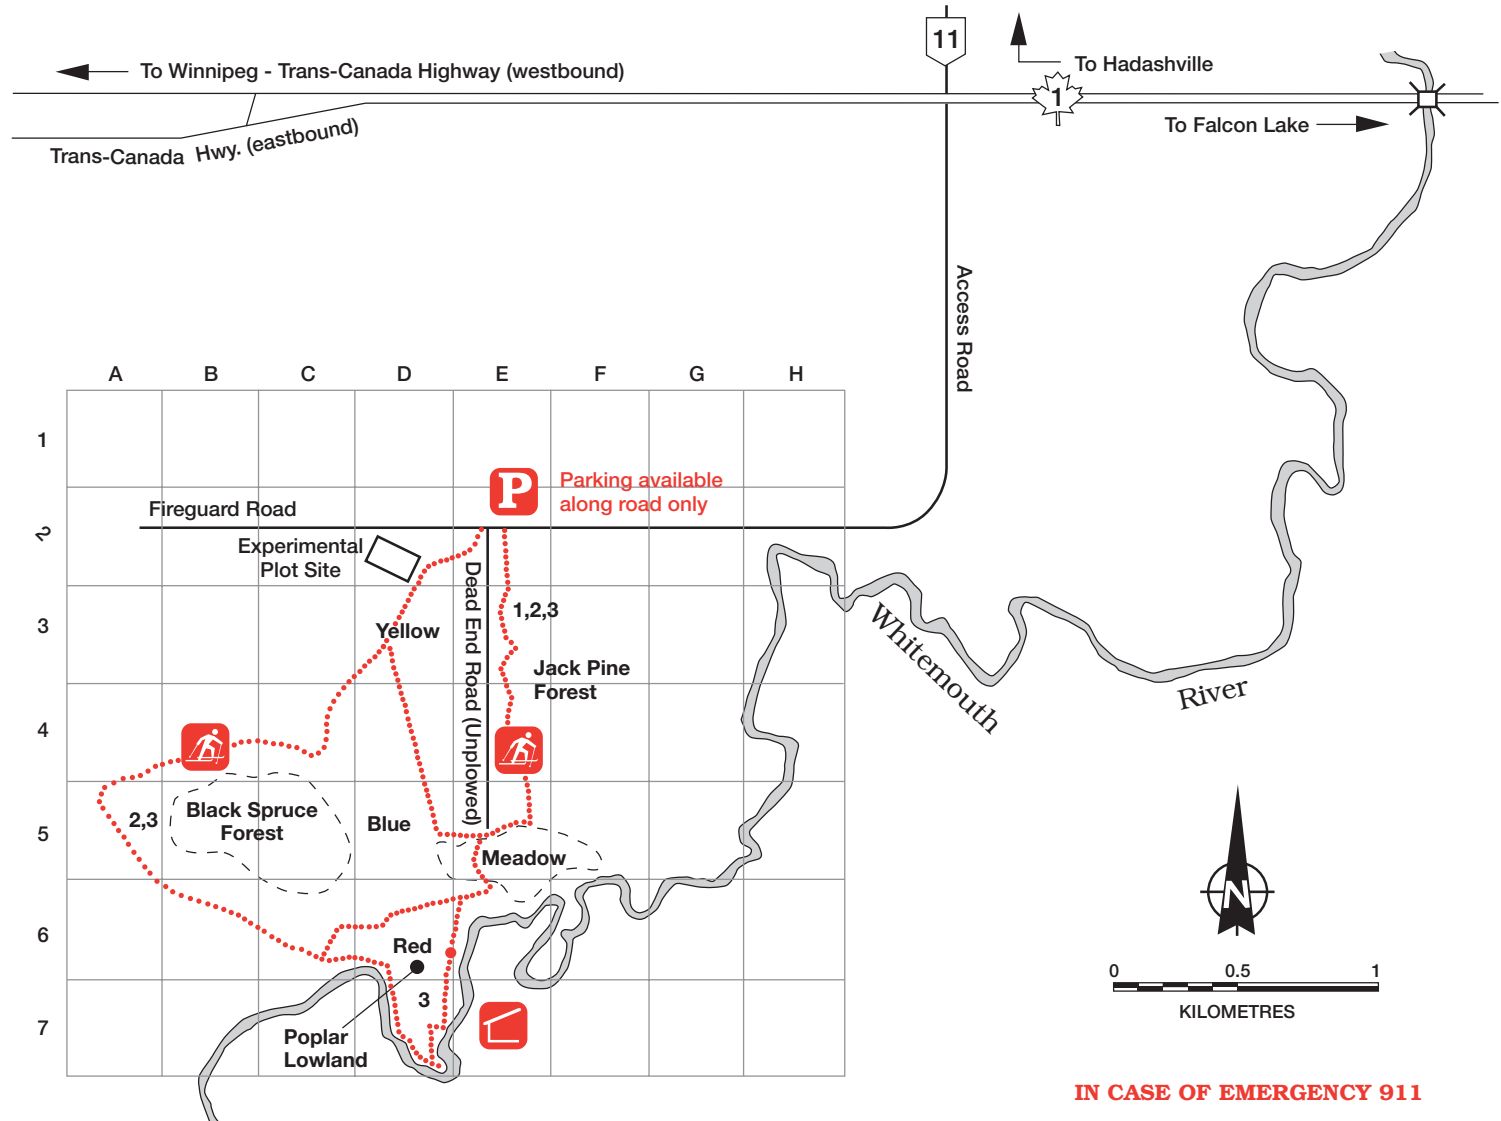

Whitemouth River

Cross-country Ski Trails

LEGEND

-  CROSS-COUNTRY SKI TRAILS
- 1. Pine 2.5 km Yellow
 - 2. Bog 5.5 km Blue
 - 3. River 7.0 km Red

 PARKING

 WARMING SHELTER

IN CASE OF EMERGENCY 911