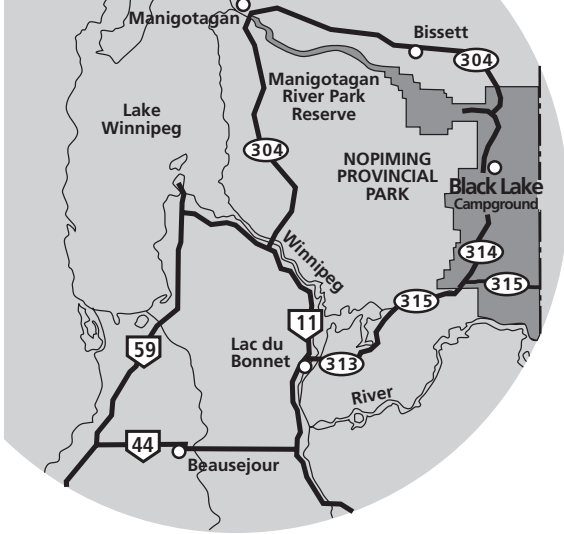

# Black Lake Seasonal Camping Sites

Nopiming  
Provincial Park

**SEASONAL SITES:**  
Loop A: Sites #1-20, 26-32