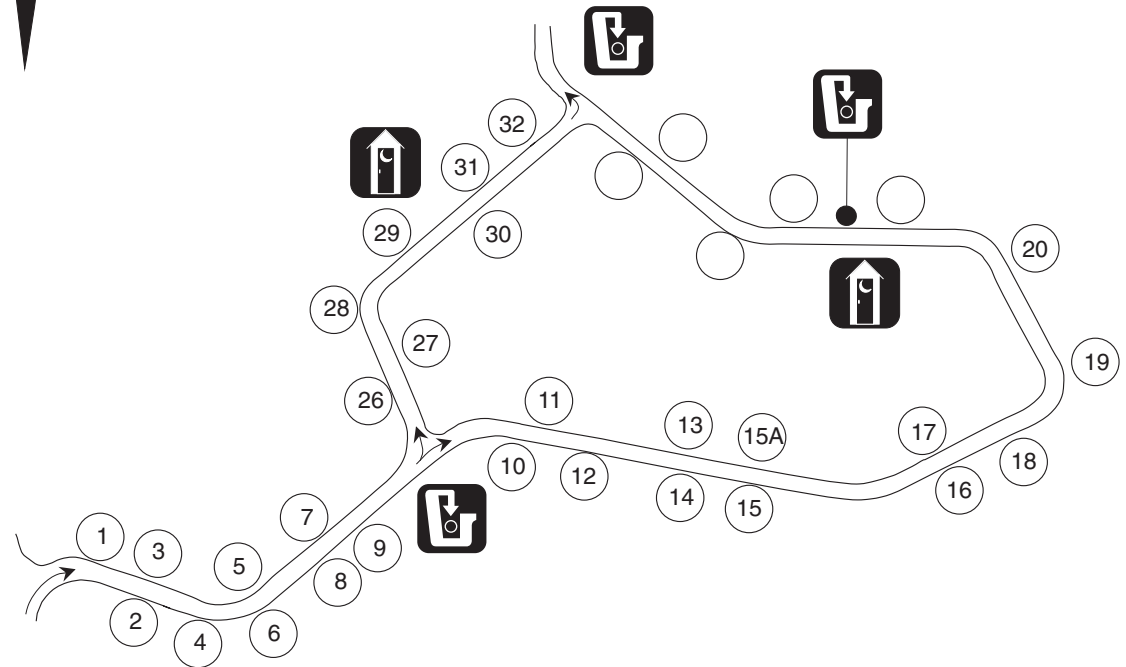

# Black Lake Seasonal Camping Sites

Nopiming  
Provincial Park

**SEASONAL SITES:**  
Loop A: Sites #1-20, 26-32

## LEGEND

-  REFUSE DISPOSAL
-  WASHROOMS  
(NON-MODERN)

## IN CASE OF EMERGENCY CALL:

- RCMP 345-8685
- AMBULANCE 1-877-977-0007