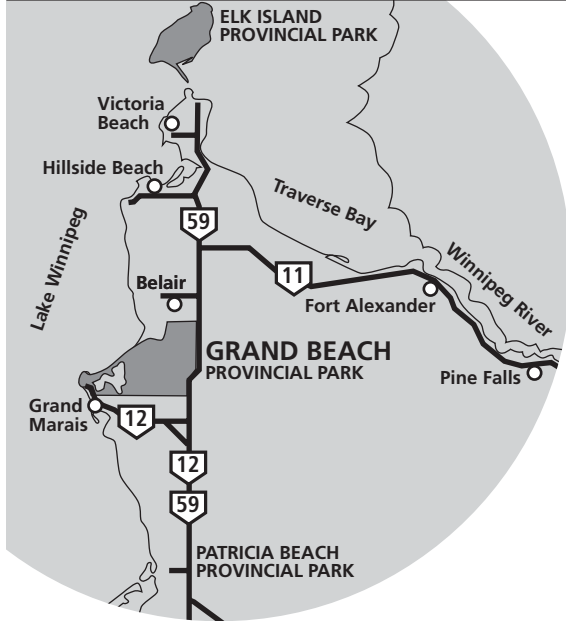

# Grand Beach Seasonal Camping Sites

Grand Beach  
Provincial Park

## Bay 10

## Bay 11