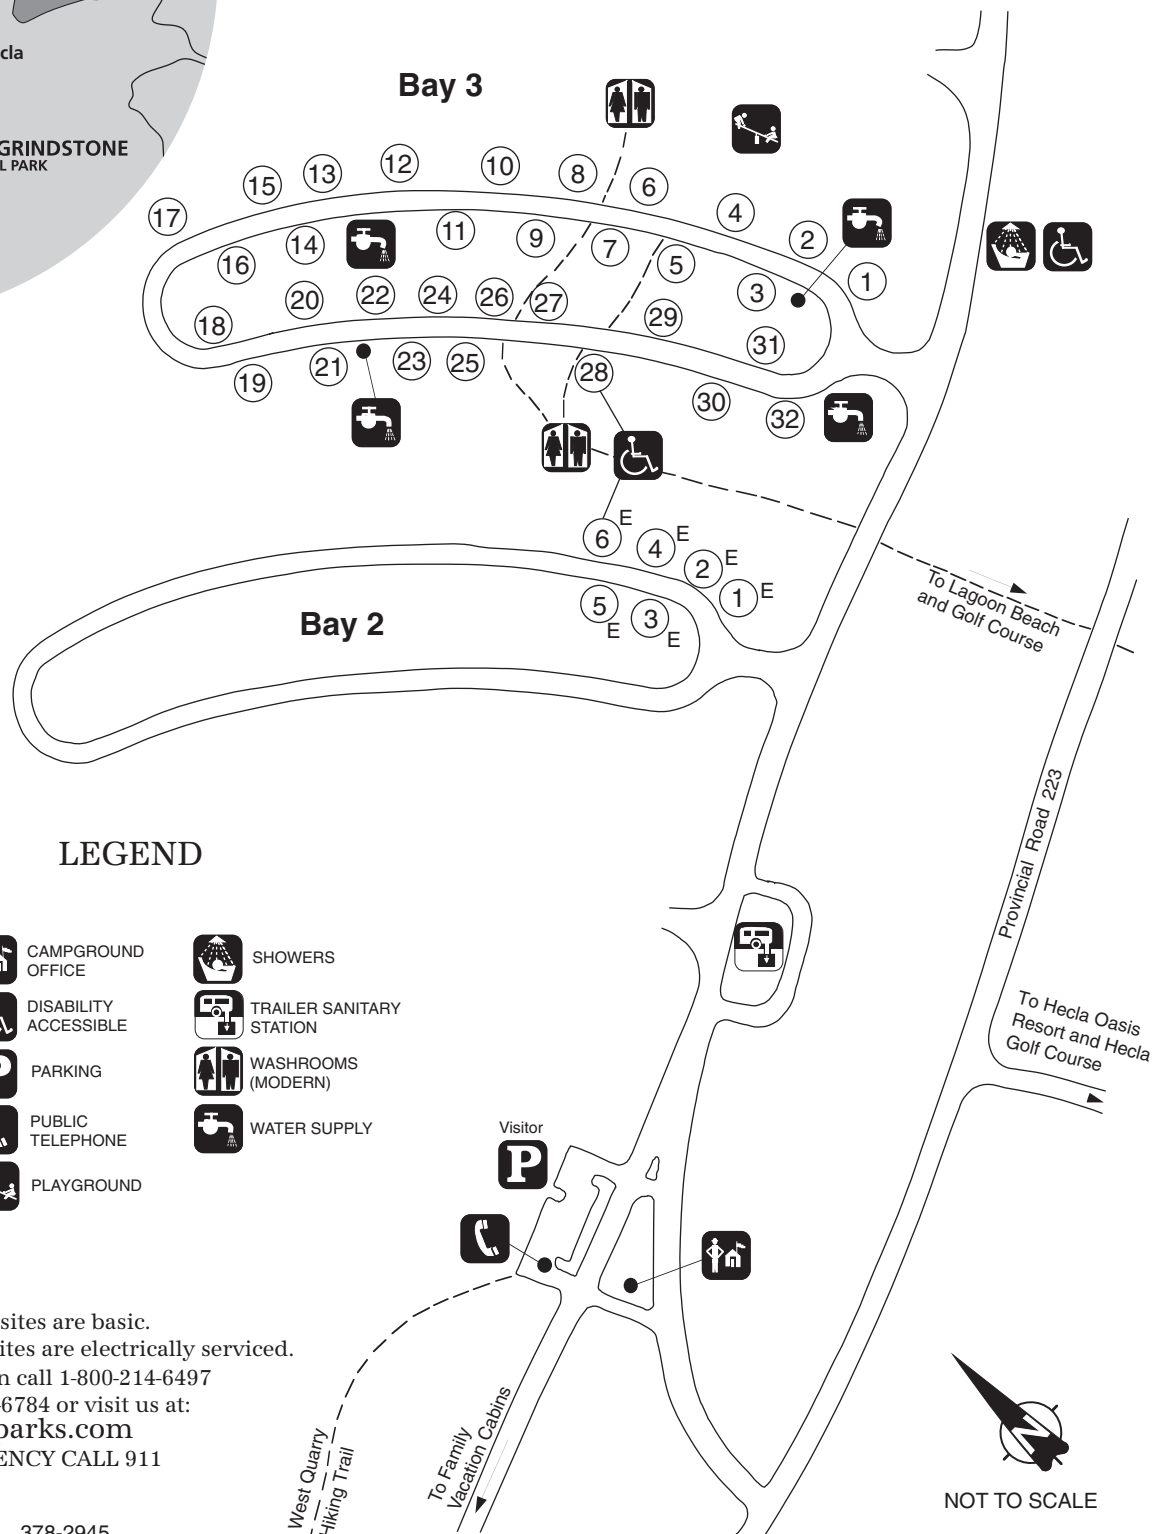

## Seasonal Camping Sites

### LEGEND

- |  |                       |  |                          |
|--|-----------------------|--|--------------------------|
|  | CAMPGROUND OFFICE     |  | SHOWERS                  |
|  | DISABILITY ACCESSIBLE |  | TRAILER SANITARY STATION |
|  | PARKING               |  | WASHROOMS (MODERN)       |
|  | PUBLIC TELEPHONE      |  | WATER SUPPLY             |
|  | PLAYGROUND            |  |                          |