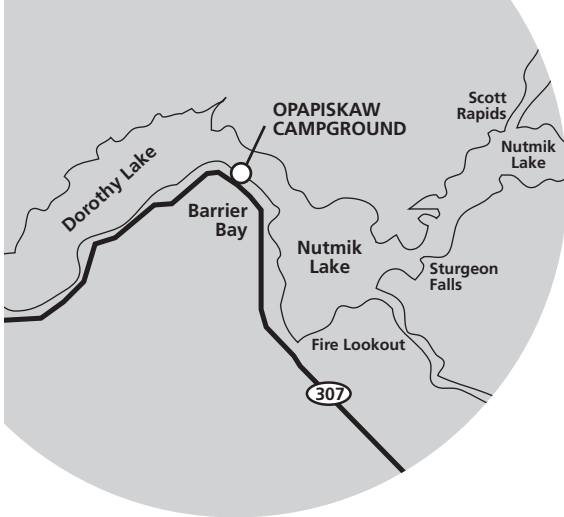

Opapiskaw Seasonal Camping Sites

Whiteshell
Provincial Park

SEASONAL SITES: Bay 5: Sites #1-23

LEGEND

WATER SUPPLY

NOTE:

- For more information call 1-800-214-6497.
In Winnipeg call 945-6784 or visit us at:
www.manitobaparks.com
- IN CASE OF EMERGENCY CALL:
 - RCMP 348-7177
 - Ambulance 348-770