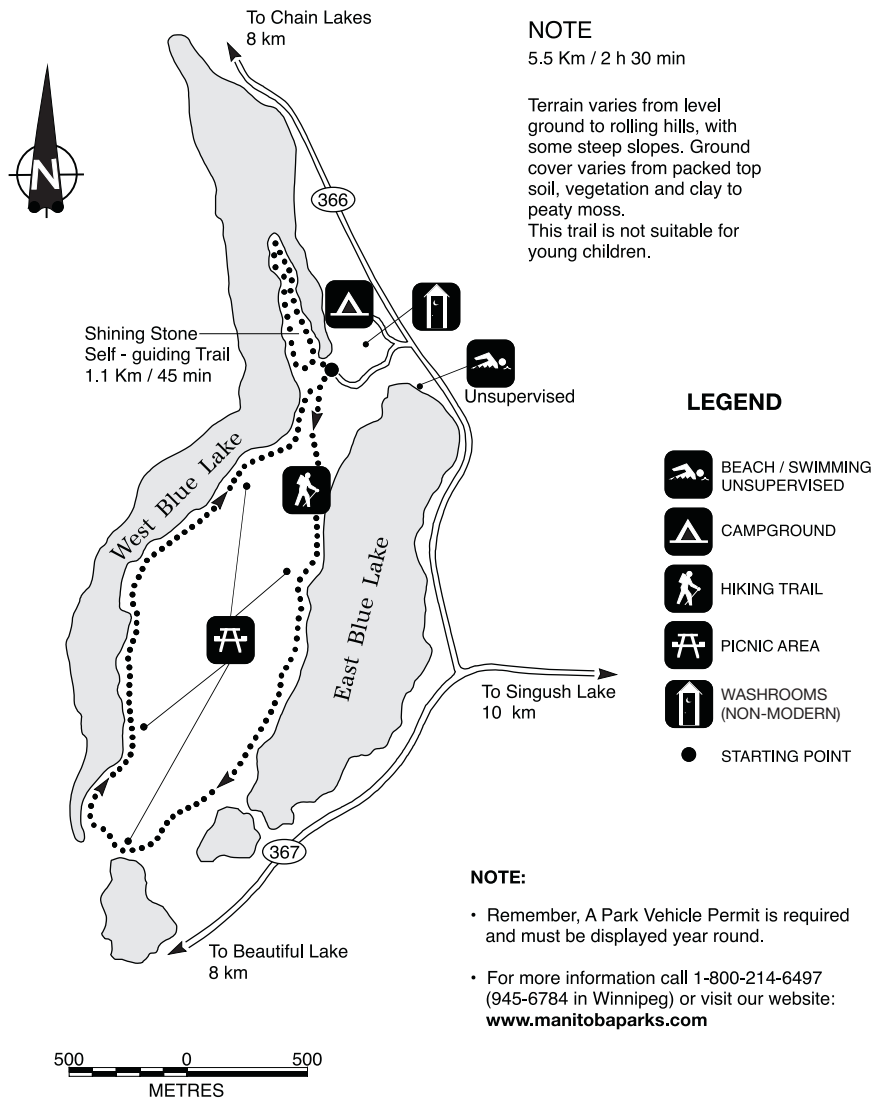

Blue / Spray Lakes Trail

Duck Mountain Provincial Park

Blue Lakes Hiking Trail

Spray Lake Hiking Trail