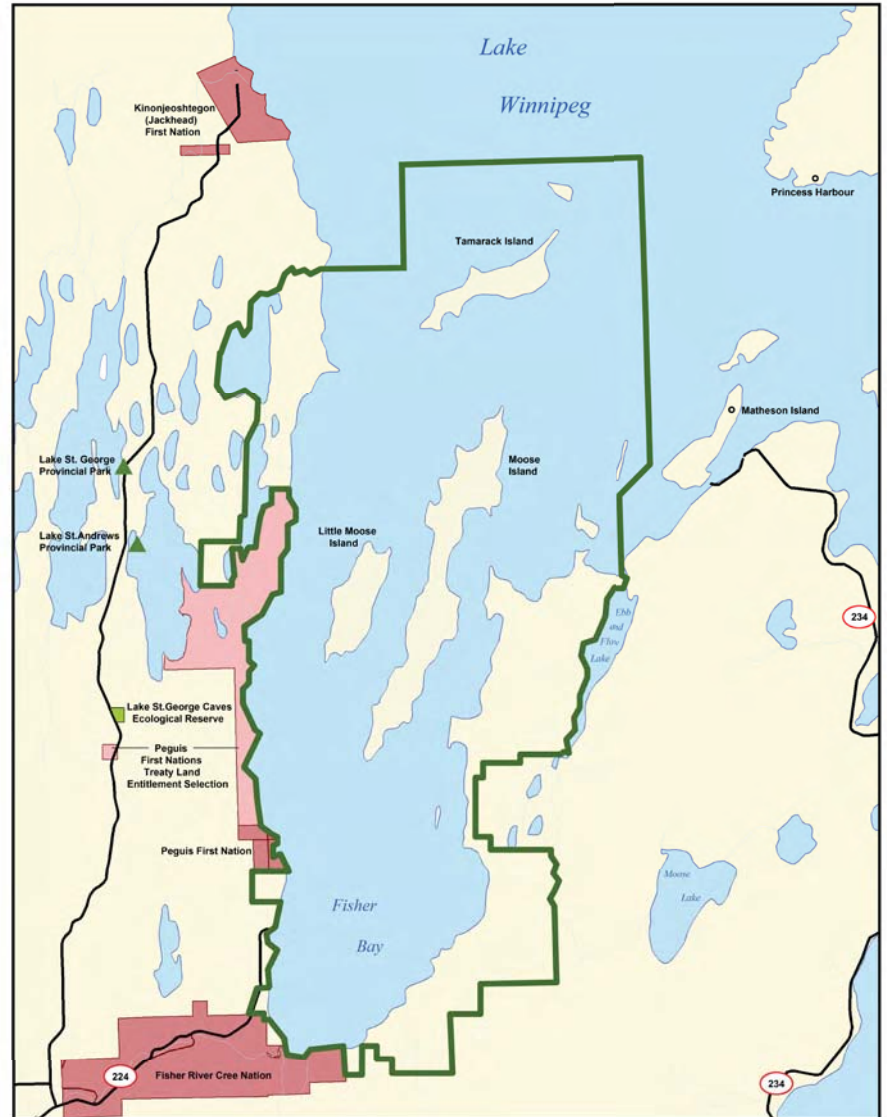

Fisher Bay Provincial Park

photos: Ron Thiessen

Legend

- Fisher Bay Provincial Park
• 84,150 hectares
- First Nation Reserve
- Peguis First Nation TLE Selection

0 1.5 3 6 9 12
km

Prepared by Manitoba Conservation, Parks and Natural Areas Branch - June 2011

Fisher Bay Provincial Park