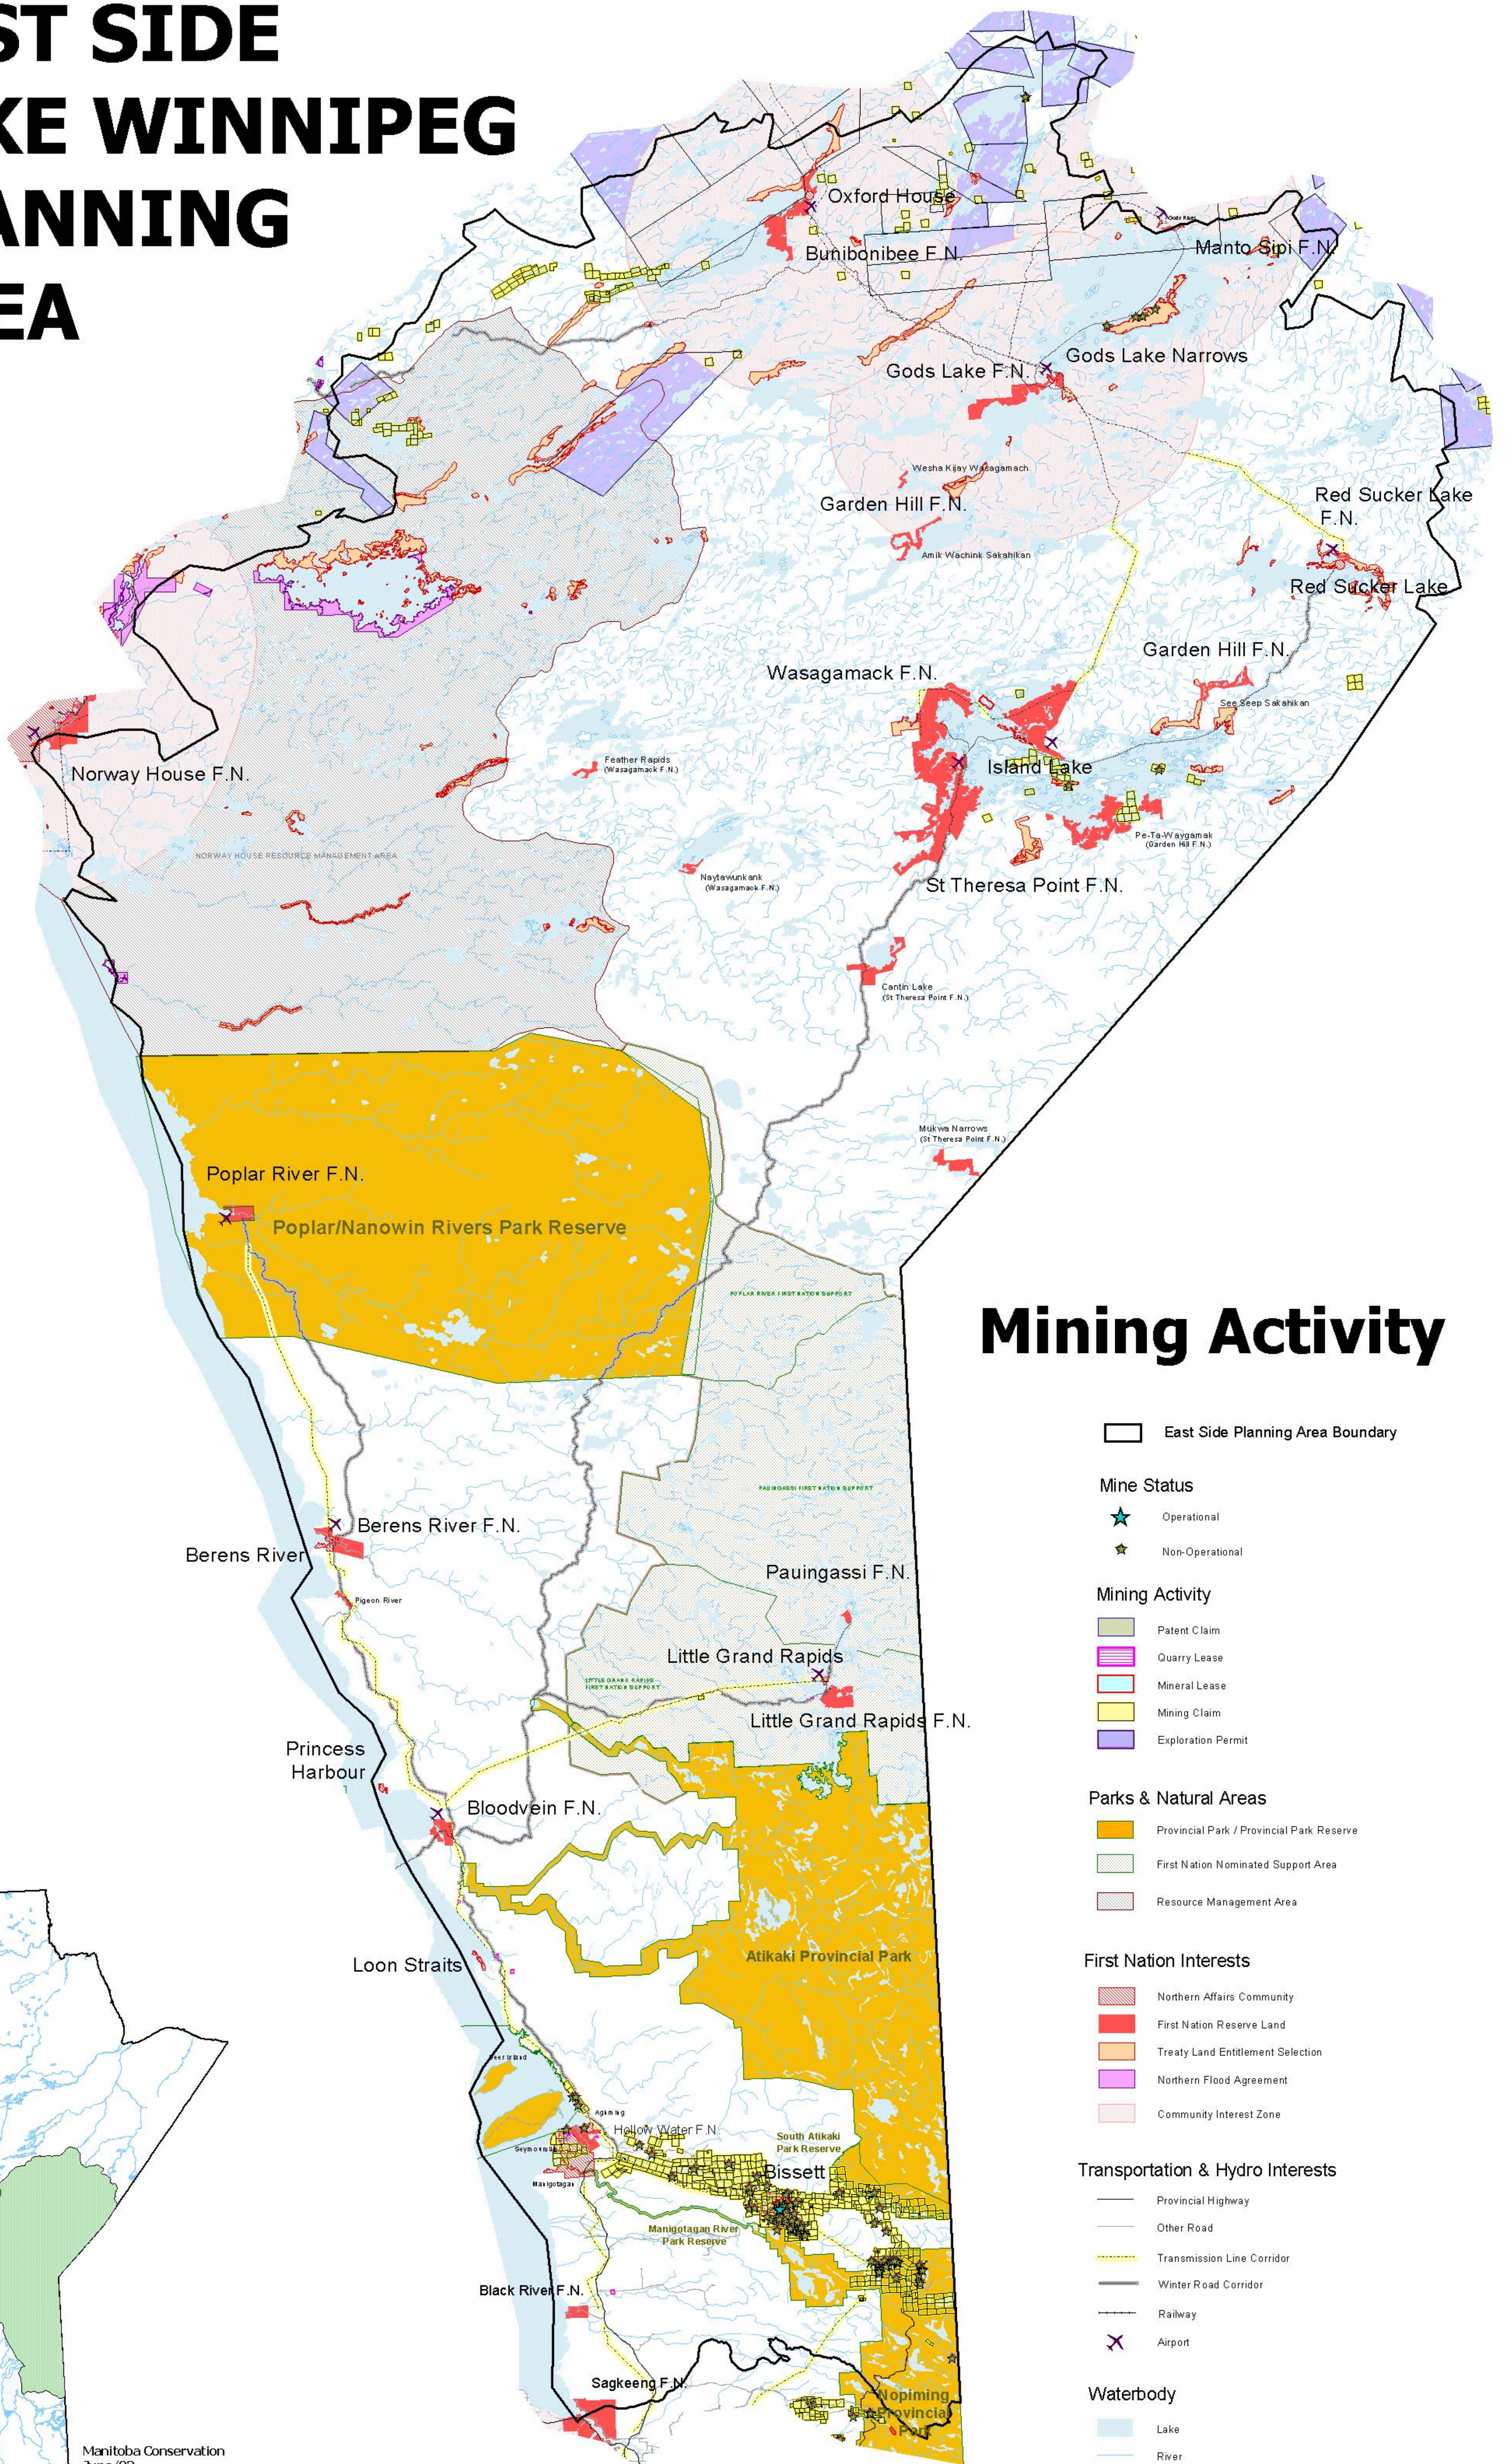

EAST SIDE LAKE WINNIPEG PLANNING AREA

Mining Activity

- East Side Planning Area Boundary
- Mine Status**
 - Operational
 - Non-Operational
- Mining Activity**
 - Patent Claim
 - Quarry Lease
 - Mineral Lease
 - Mining Claim
 - Exploration Permit
- Parks & Natural Areas**
 - Provincial Park / Provincial Park Reserve
 - First Nation Nominated Support Area
 - Resource Management Area
- First Nation Interests**
 - Northern Affairs Community
 - First Nation Reserve Land
 - Treaty Land Entitlement Selection
 - Northern Flood Agreement
 - Community Interest Zone
- Transportation & Hydro Interests**
 - Provincial Highway
 - Other Road
 - Transmission Line Corridor
 - Winter Road Corridor
 - Railway
 - Airport
- Waterbody**
 - Lake
 - River