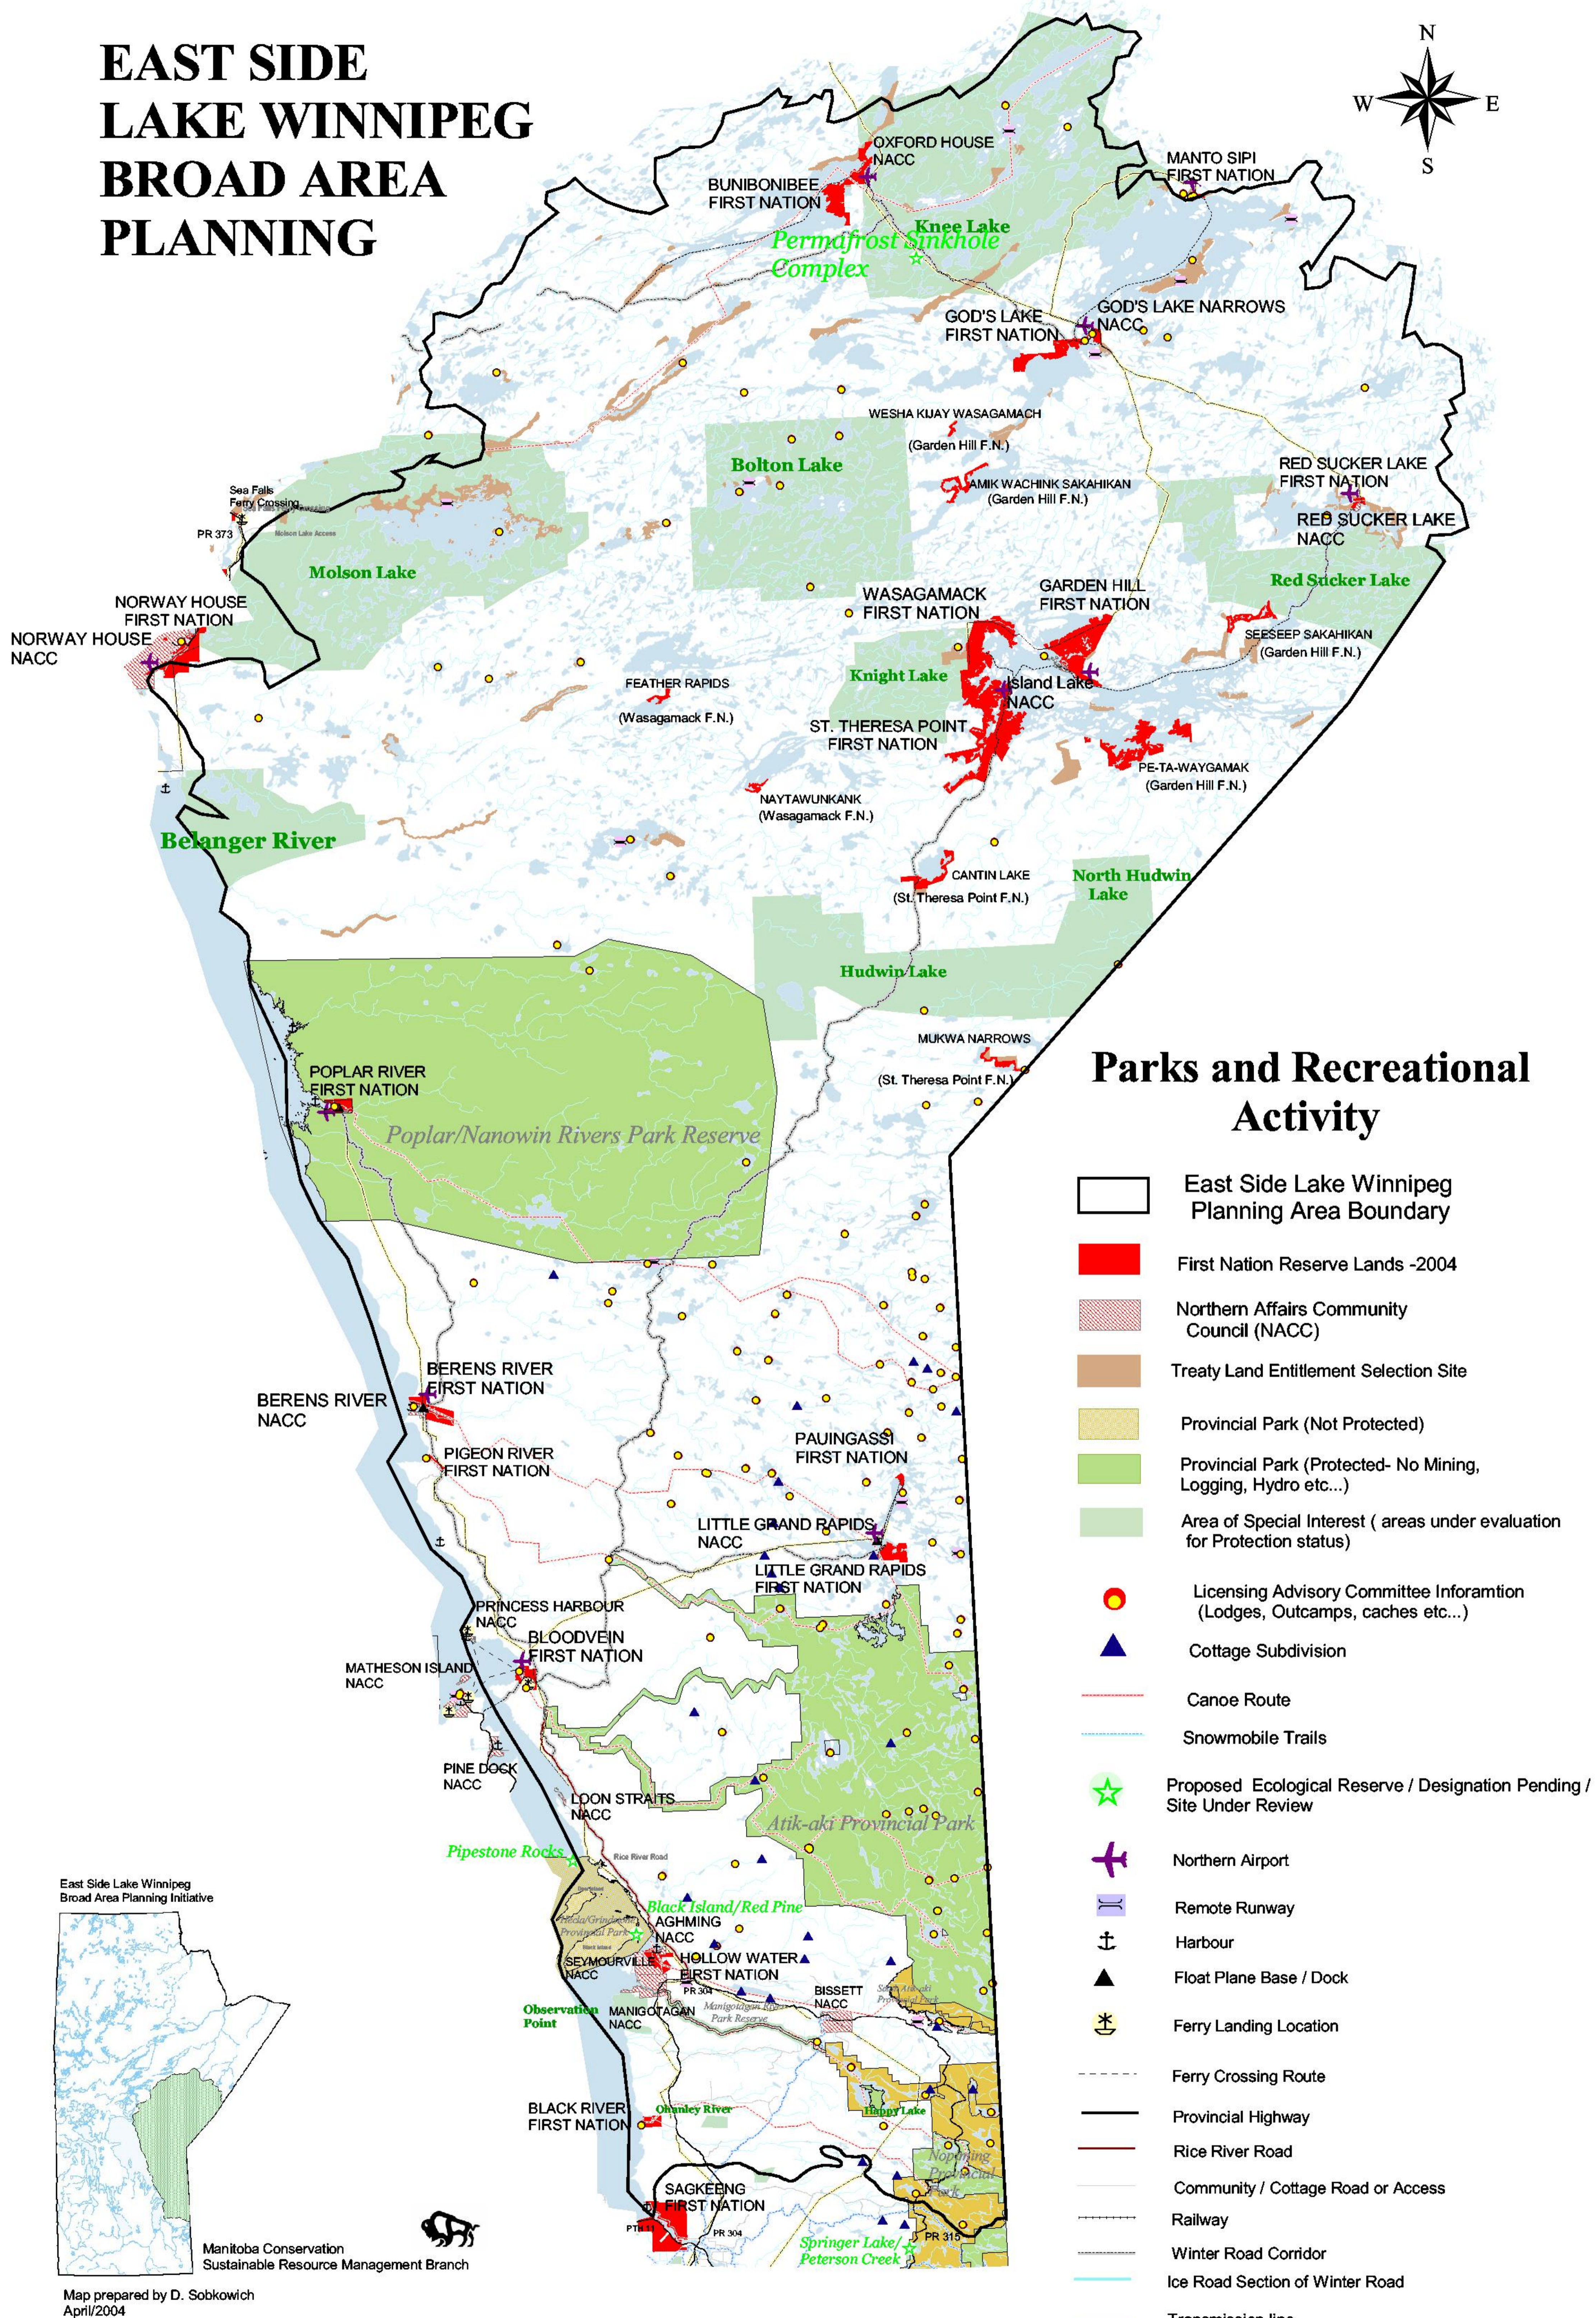

# EAST SIDE LAKE WINNIPEG BROAD AREA PLANNING

## Parks and Recreational Activity

- East Side Lake Winnipeg Planning Area Boundary
- First Nation Reserve Lands -2004
- Northern Affairs Community Council (NACC)
- Treaty Land Entitlement Selection Site
- Provincial Park (Not Protected)
- Provincial Park (Protected- No Mining, Logging, Hydro etc...)
- Area of Special Interest ( areas under evaluation for Protection status)
- Licensing Advisory Committee Information (Lodges, Outcamps, caches etc...)
- Cottage Subdivision
- Canoe Route
- Snowmobile Trails
- Proposed Ecological Reserve / Designation Pending / Site Under Review
- Northern Airport
- Remote Runway
- Harbour
- Float Plane Base / Dock
- Ferry Landing Location
- Ferry Crossing Route
- Provincial Highway
- Rice River Road
- Community / Cottage Road or Access
- Railway
- Winter Road Corridor
- Ice Road Section of Winter Road
- Transmission line

East Side Lake Winnipeg Broad Area Planning Initiative

Manitoba Conservation Sustainable Resource Management Branch

Map prepared by D. Sobkowich April/2004