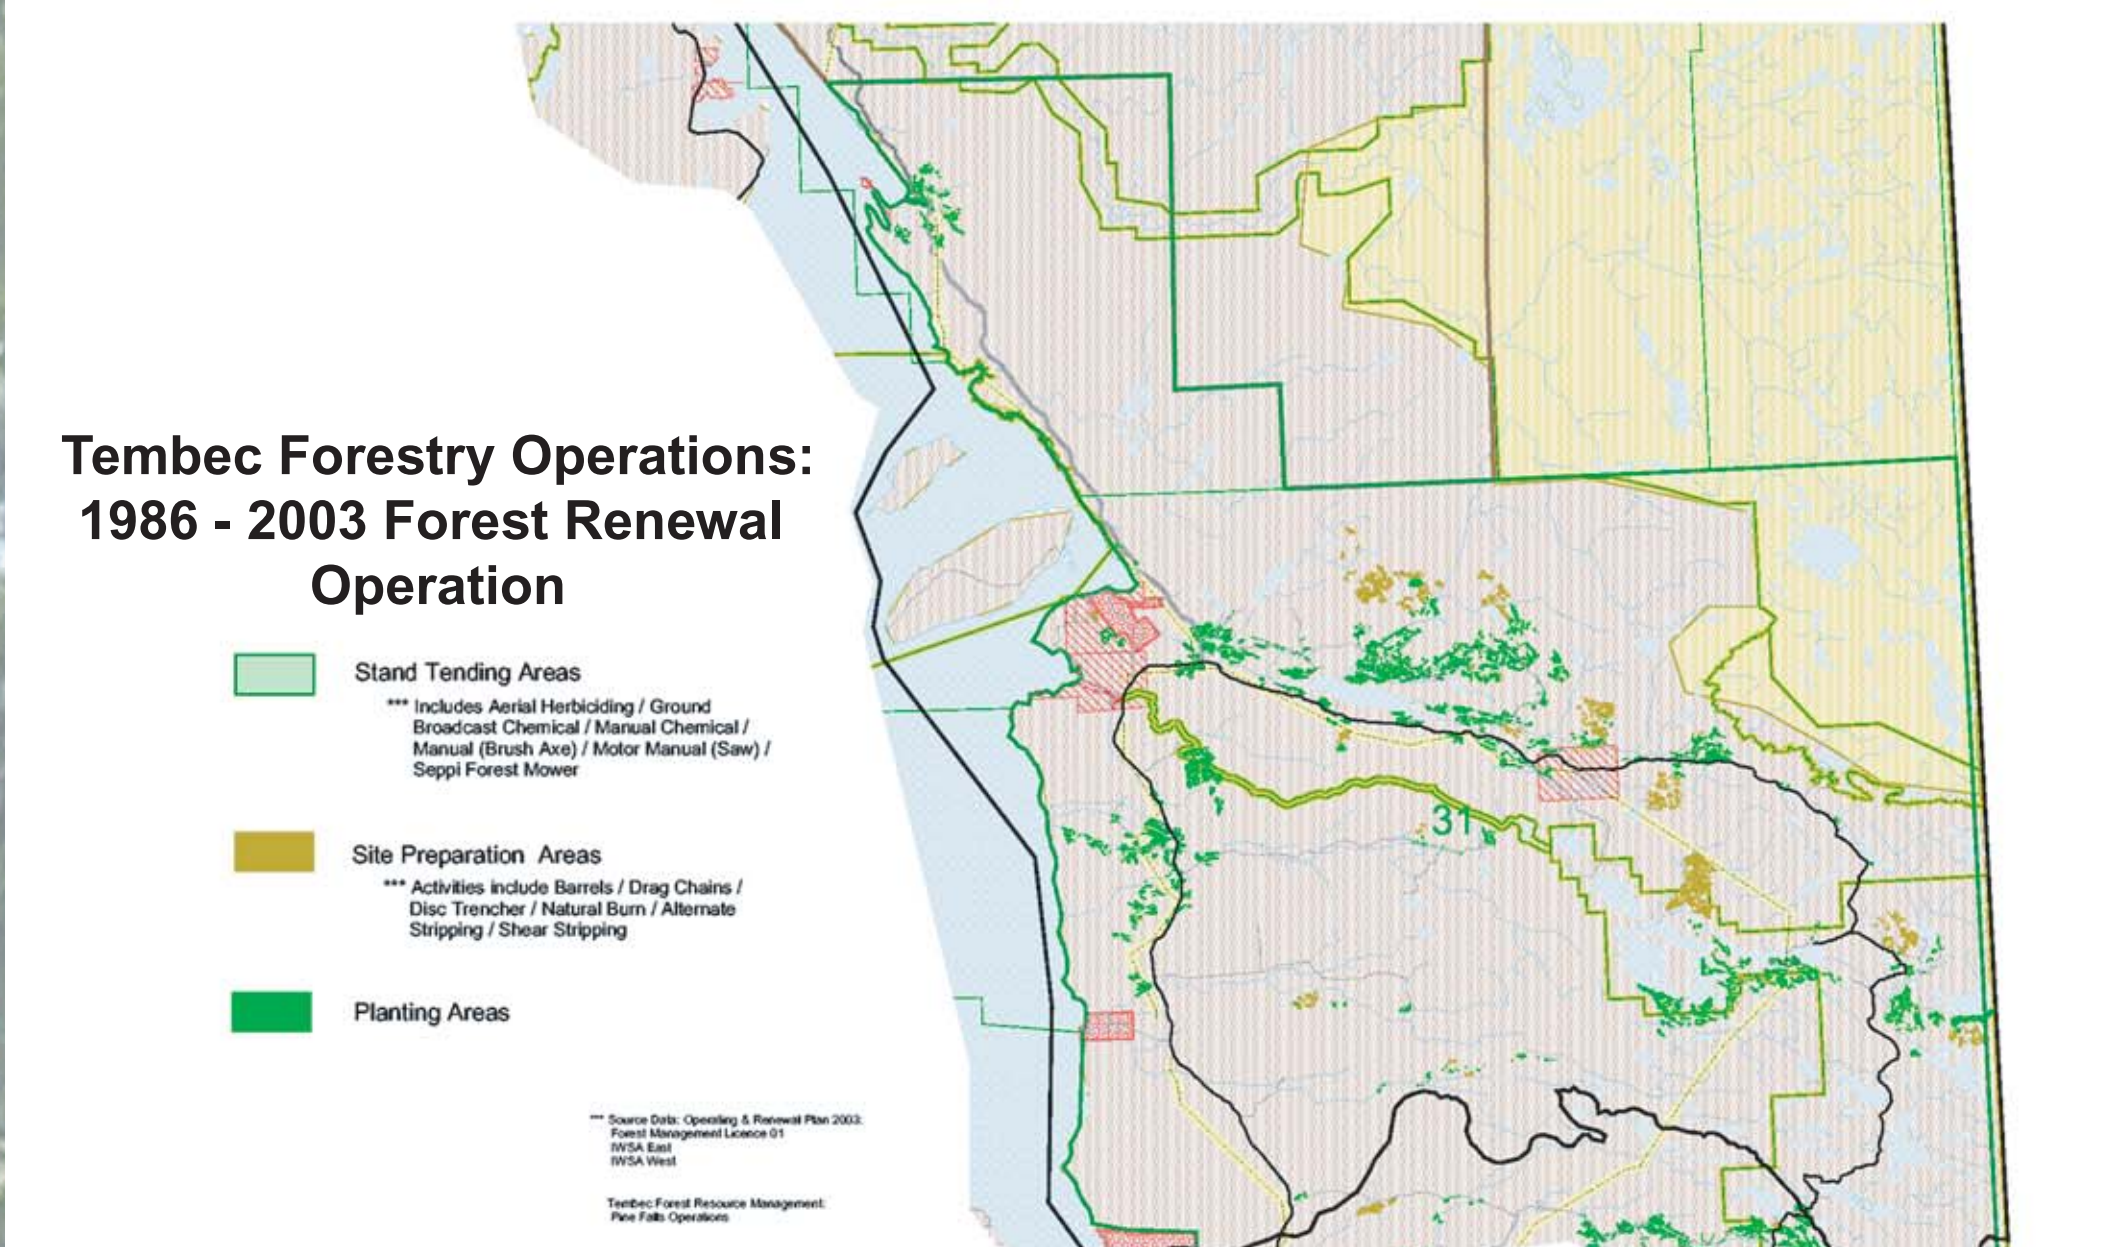

EAST SIDE PLANNING INITIATIVE

Forest Values & Tembec

Forest Fire History 26 & 116 Years

East Side Lake Winnipeg Planning Initiative
Manitoba Conservation
Sustainable Resource Management Branch
405 - 326 Broadway Ave.
Winnipeg, Manitoba
R3C 0S5