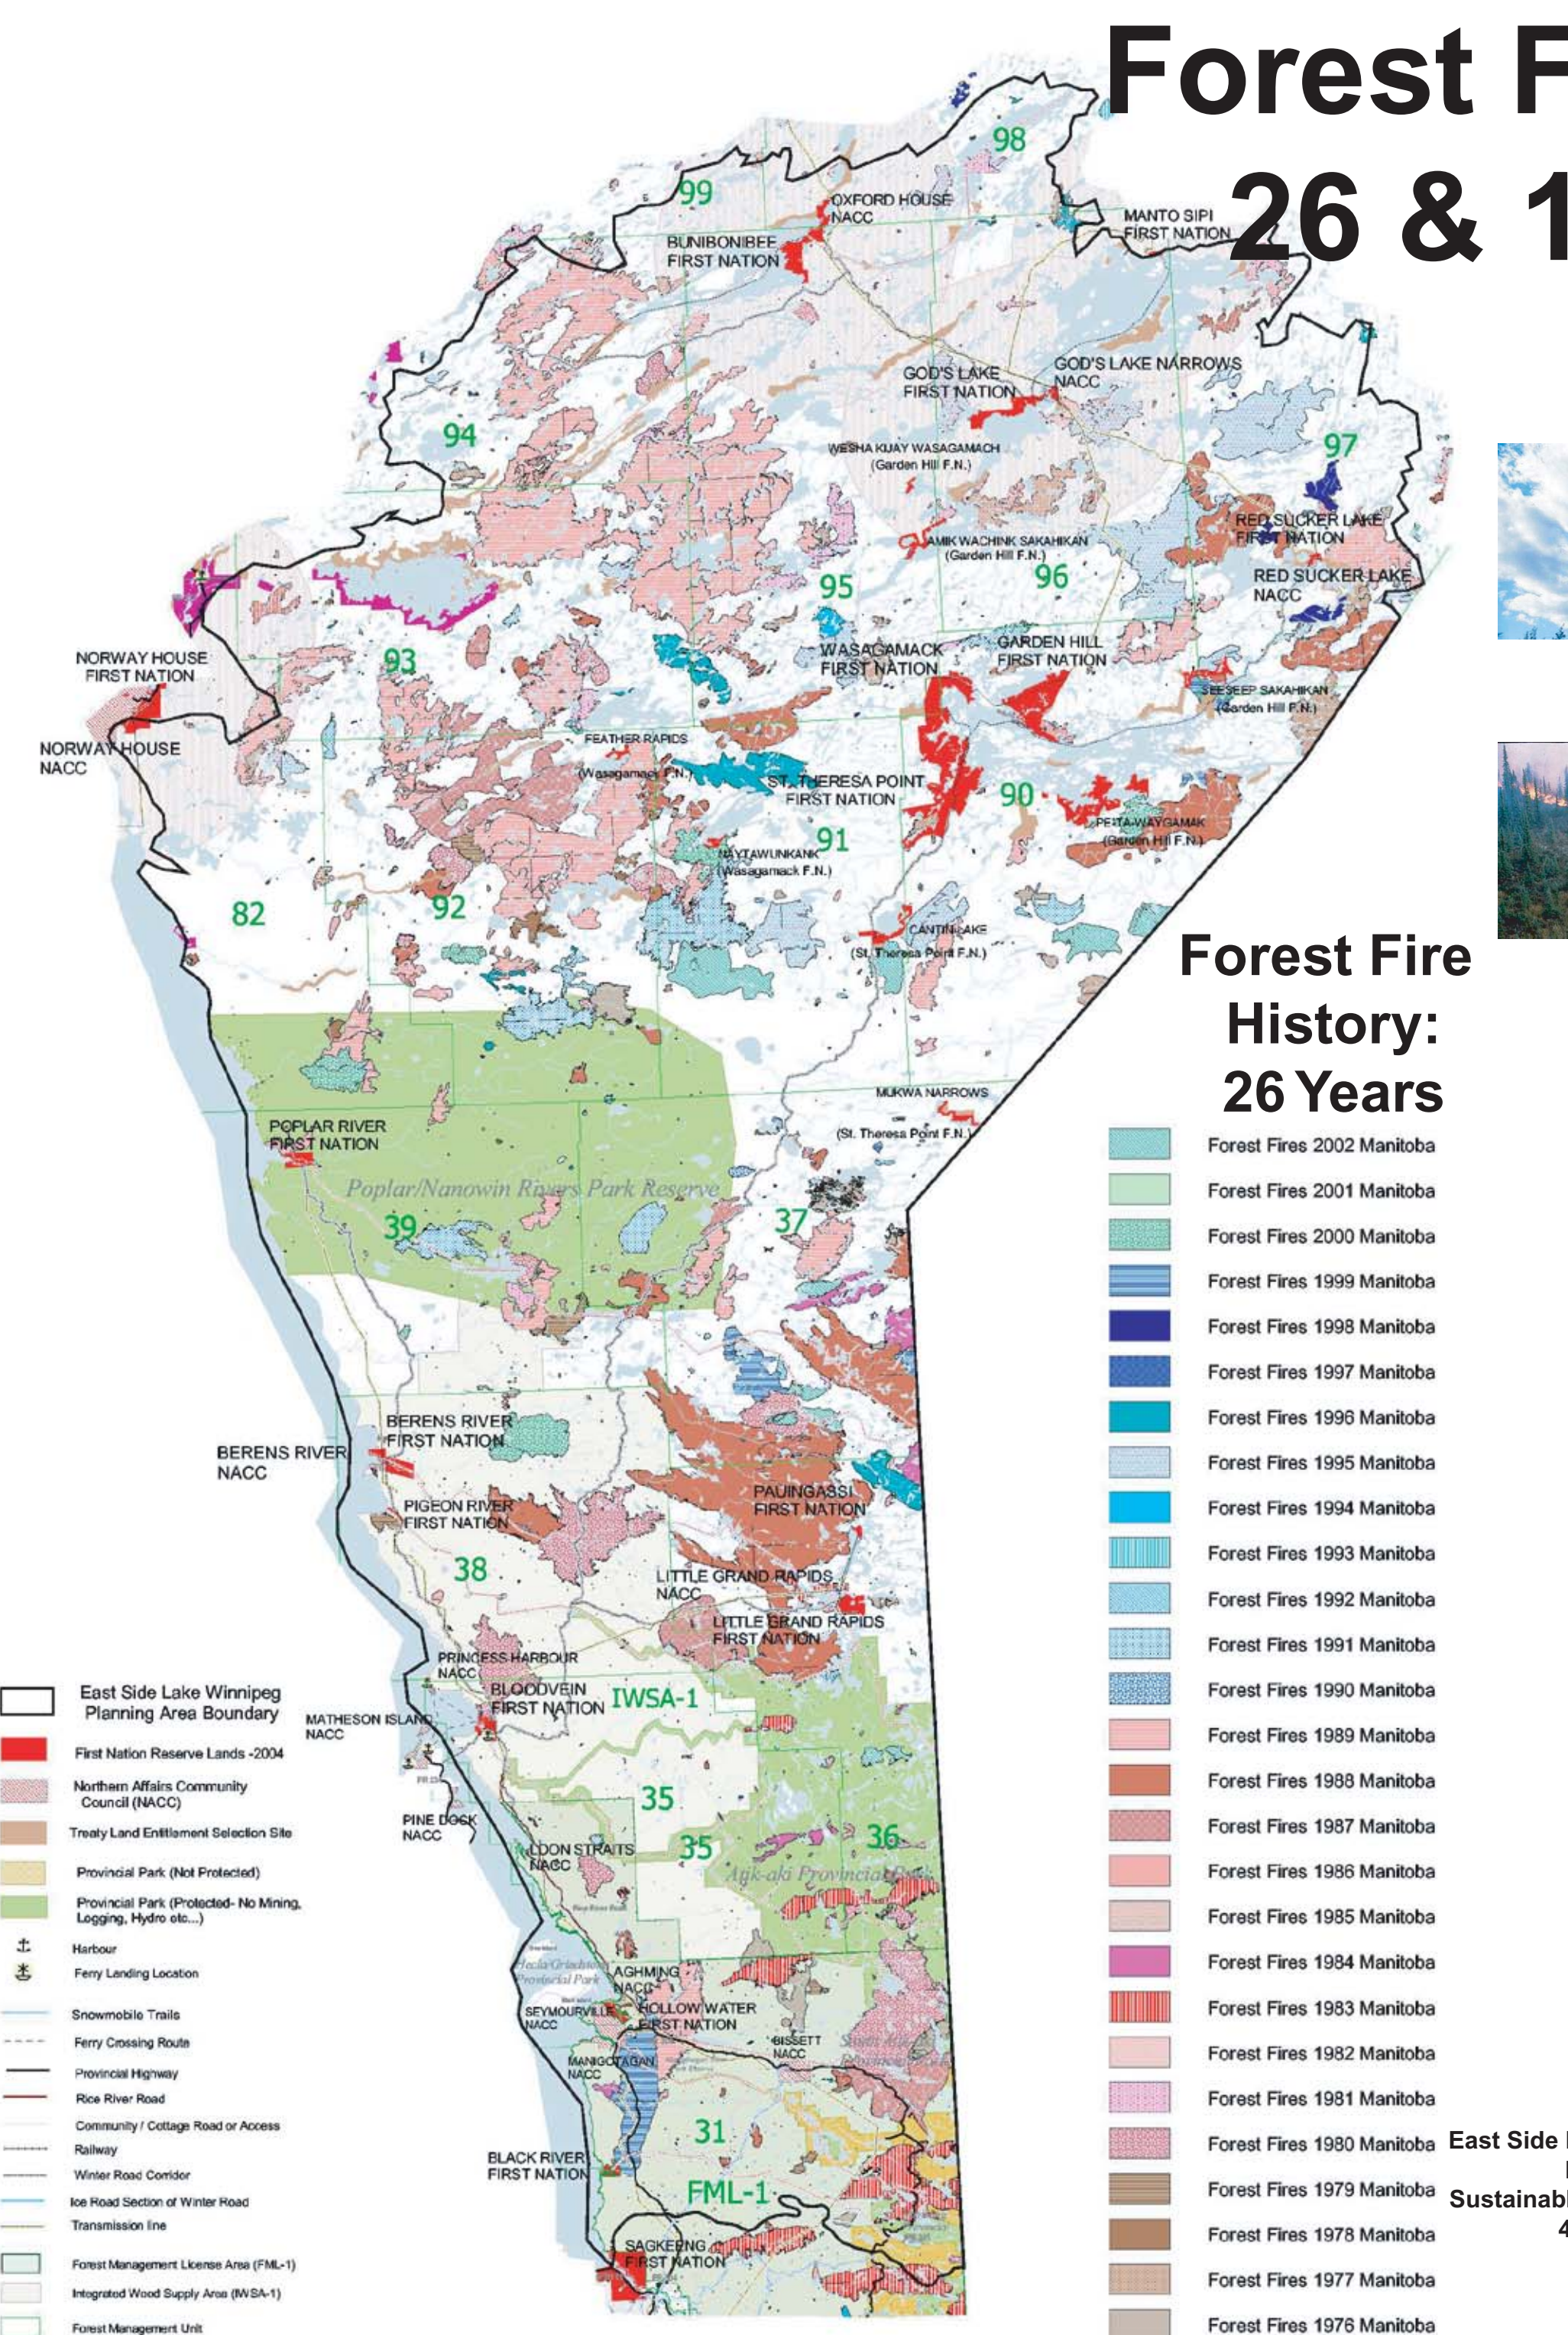

EAST SIDE PLANNING INITIATIVE

Forest Values & Tembec

Forest Fire History 26 & 116 Years

East Side Lake Winnipeg Planning Initiative
Manitoba Conservation
Sustainable Resource Management Branch
405 - 326 Broadway Ave.
Winnipeg, Manitoba
R3C 0S5