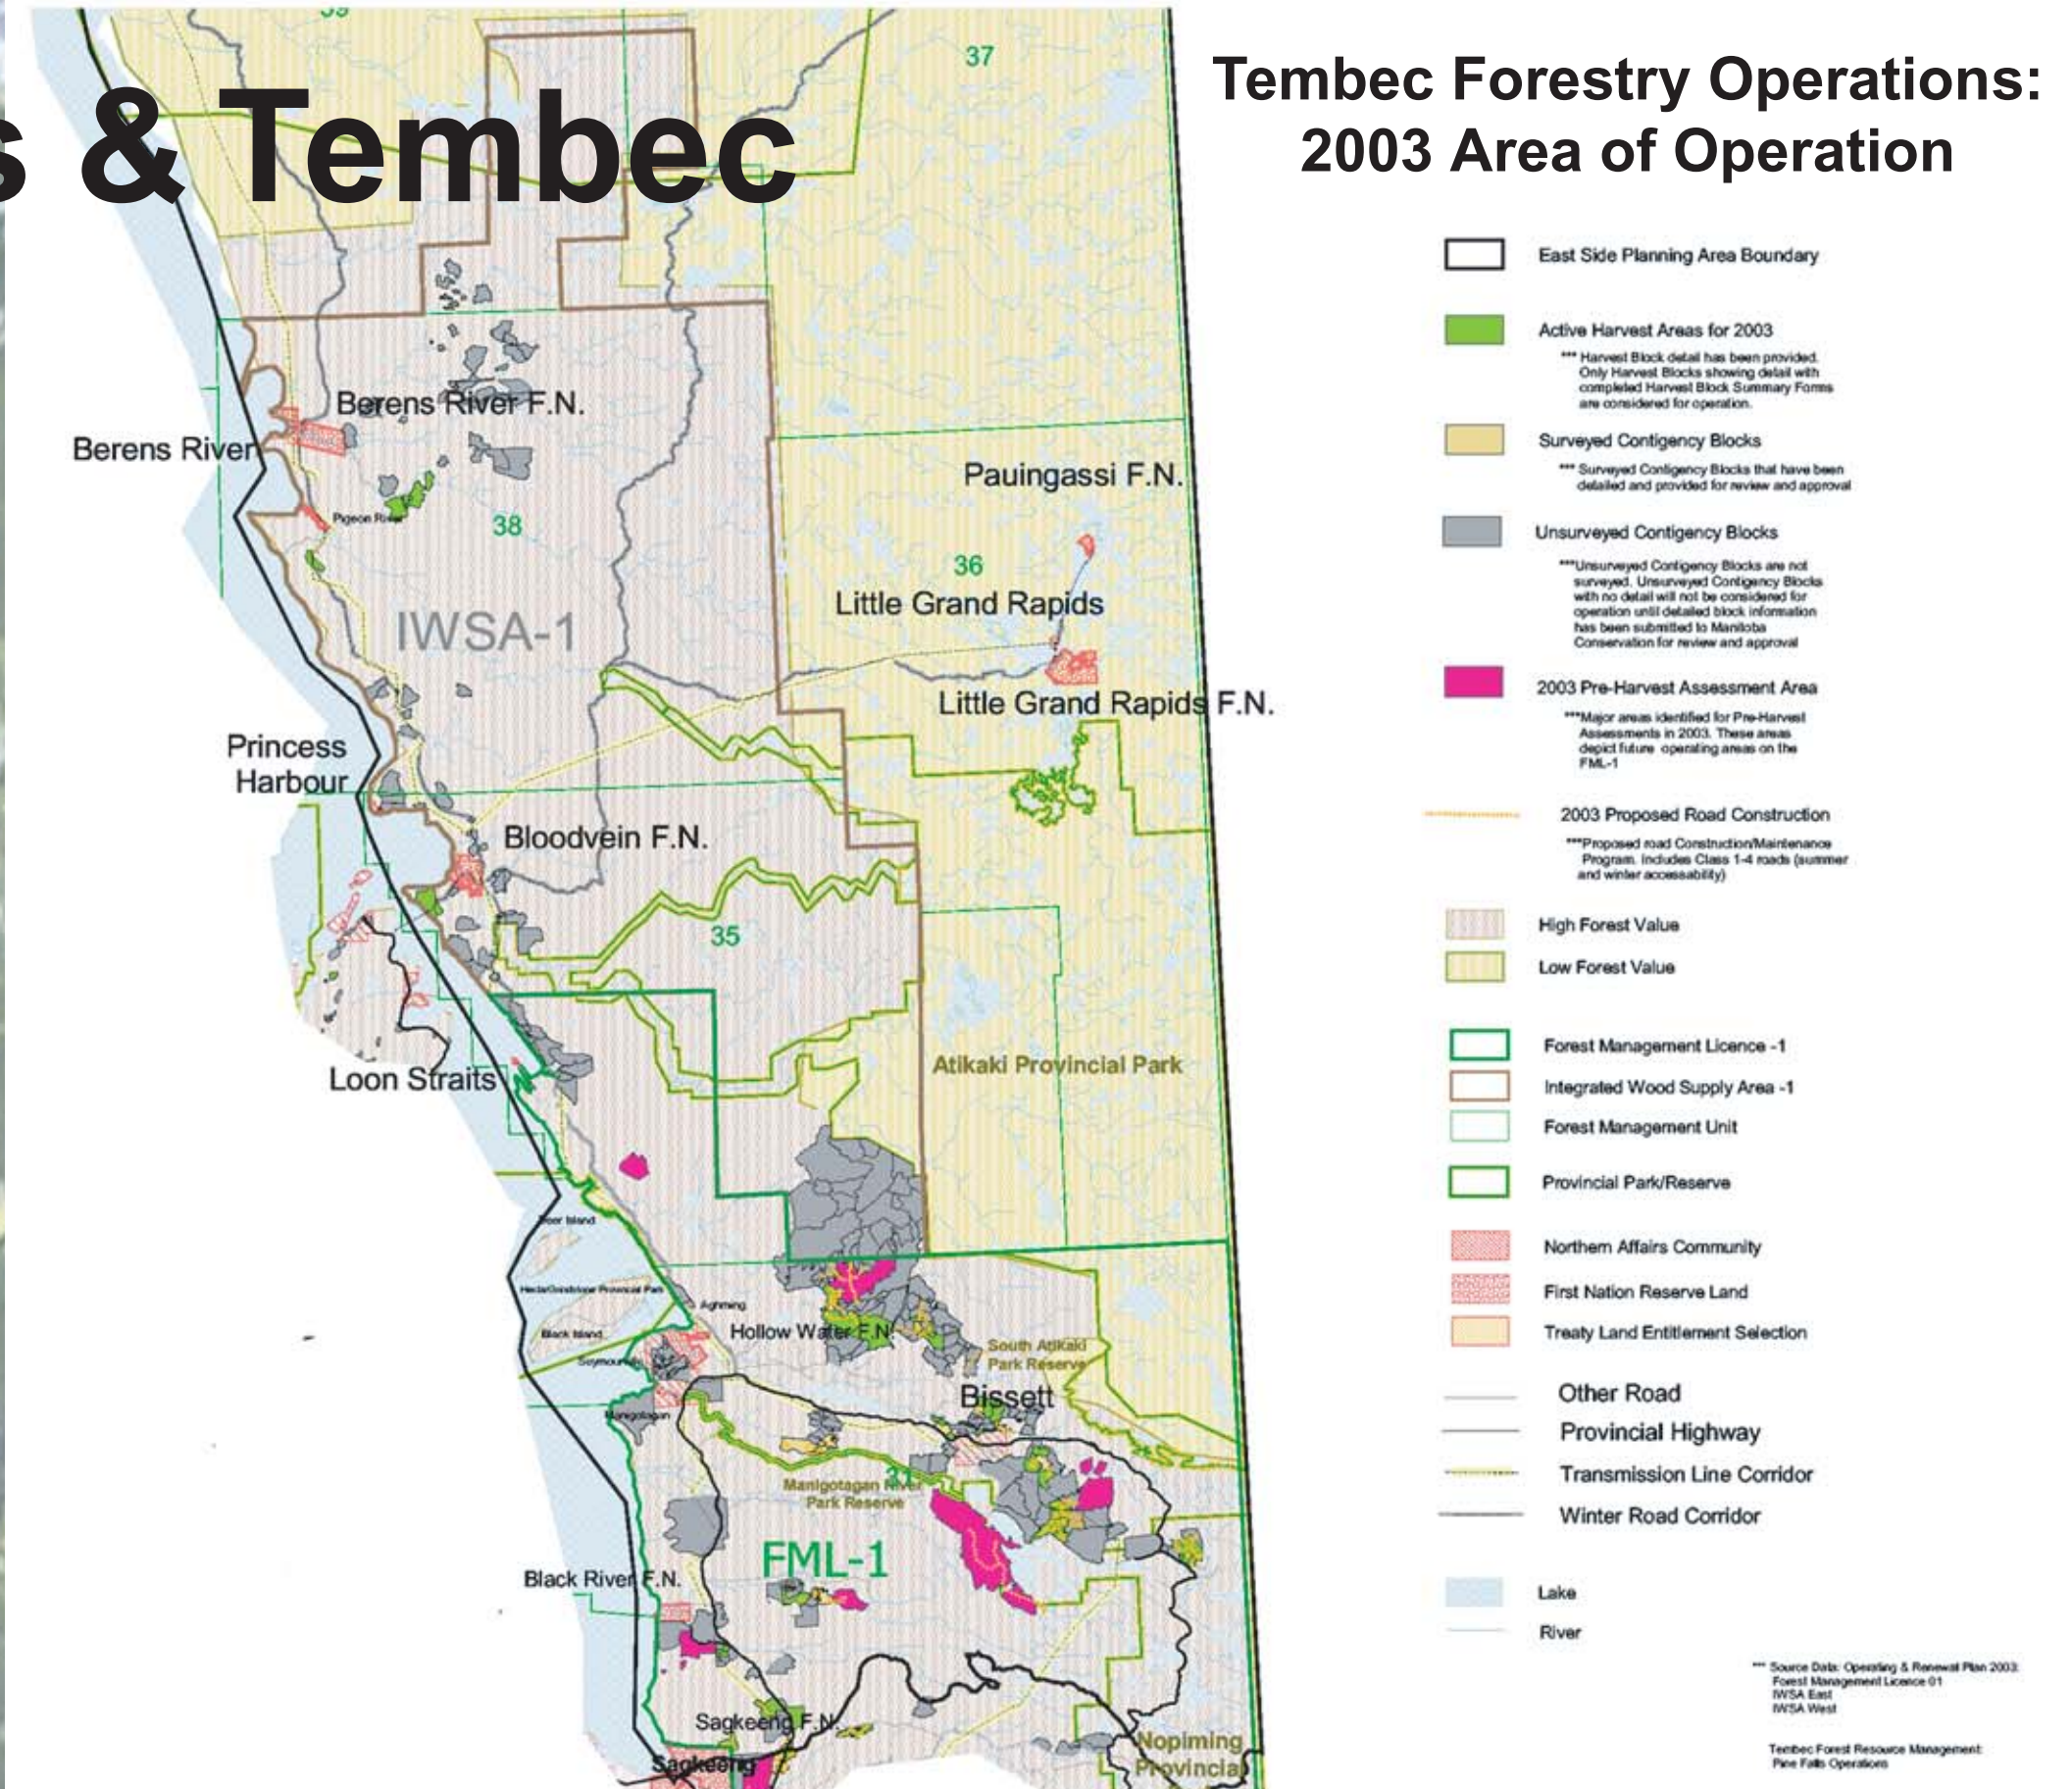

EAST SIDE PLANNING INITIATIVE

Forest Values & Tembec

Forest Fire History 26 & 116 Years

East Side Lake Winnipeg Planning Initiative
Manitoba Conservation
Sustainable Resource Management Branch
405 - 326 Broadway Ave.
Winnipeg, Manitoba
R3C 0S5