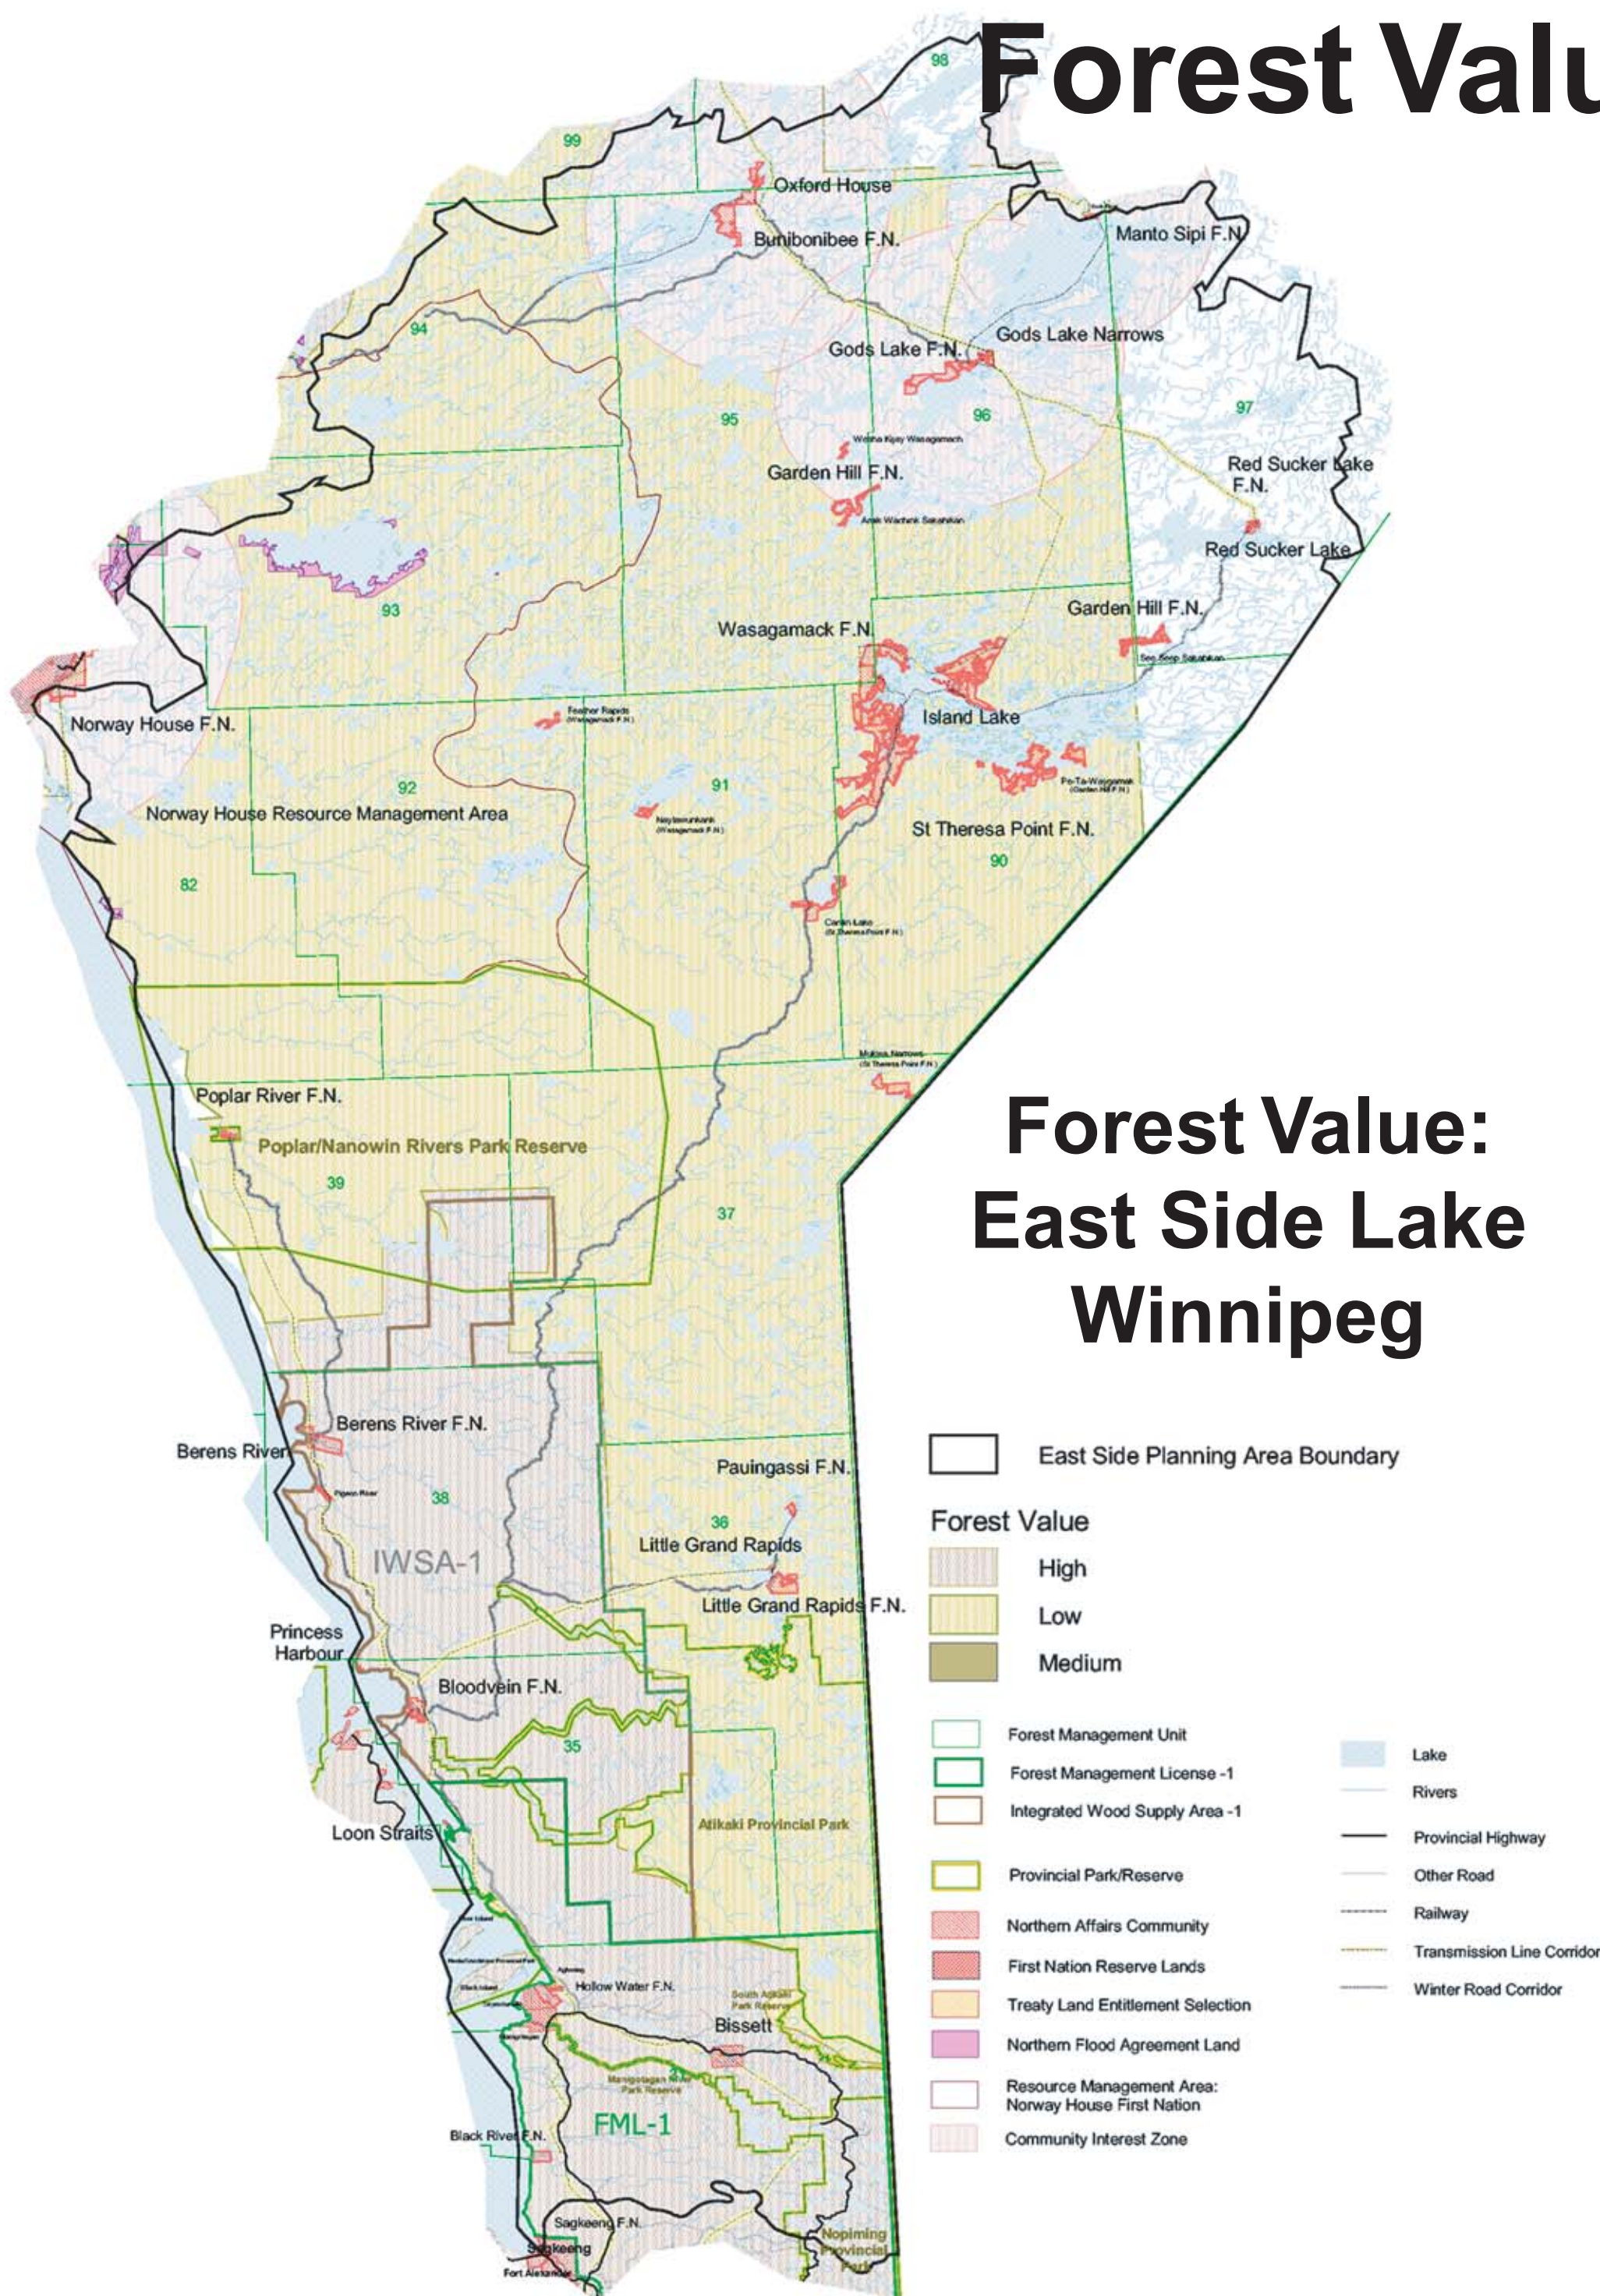

EAST SIDE PLANNING INITIATIVE

Forest Values & Tembec

Forest Fire History 26 & 116 Years

East Side Lake Winnipeg Planning Initiative
Manitoba Conservation
Sustainable Resource Management Branch
405 - 326 Broadway Ave.
Winnipeg, Manitoba
R3C 0S5