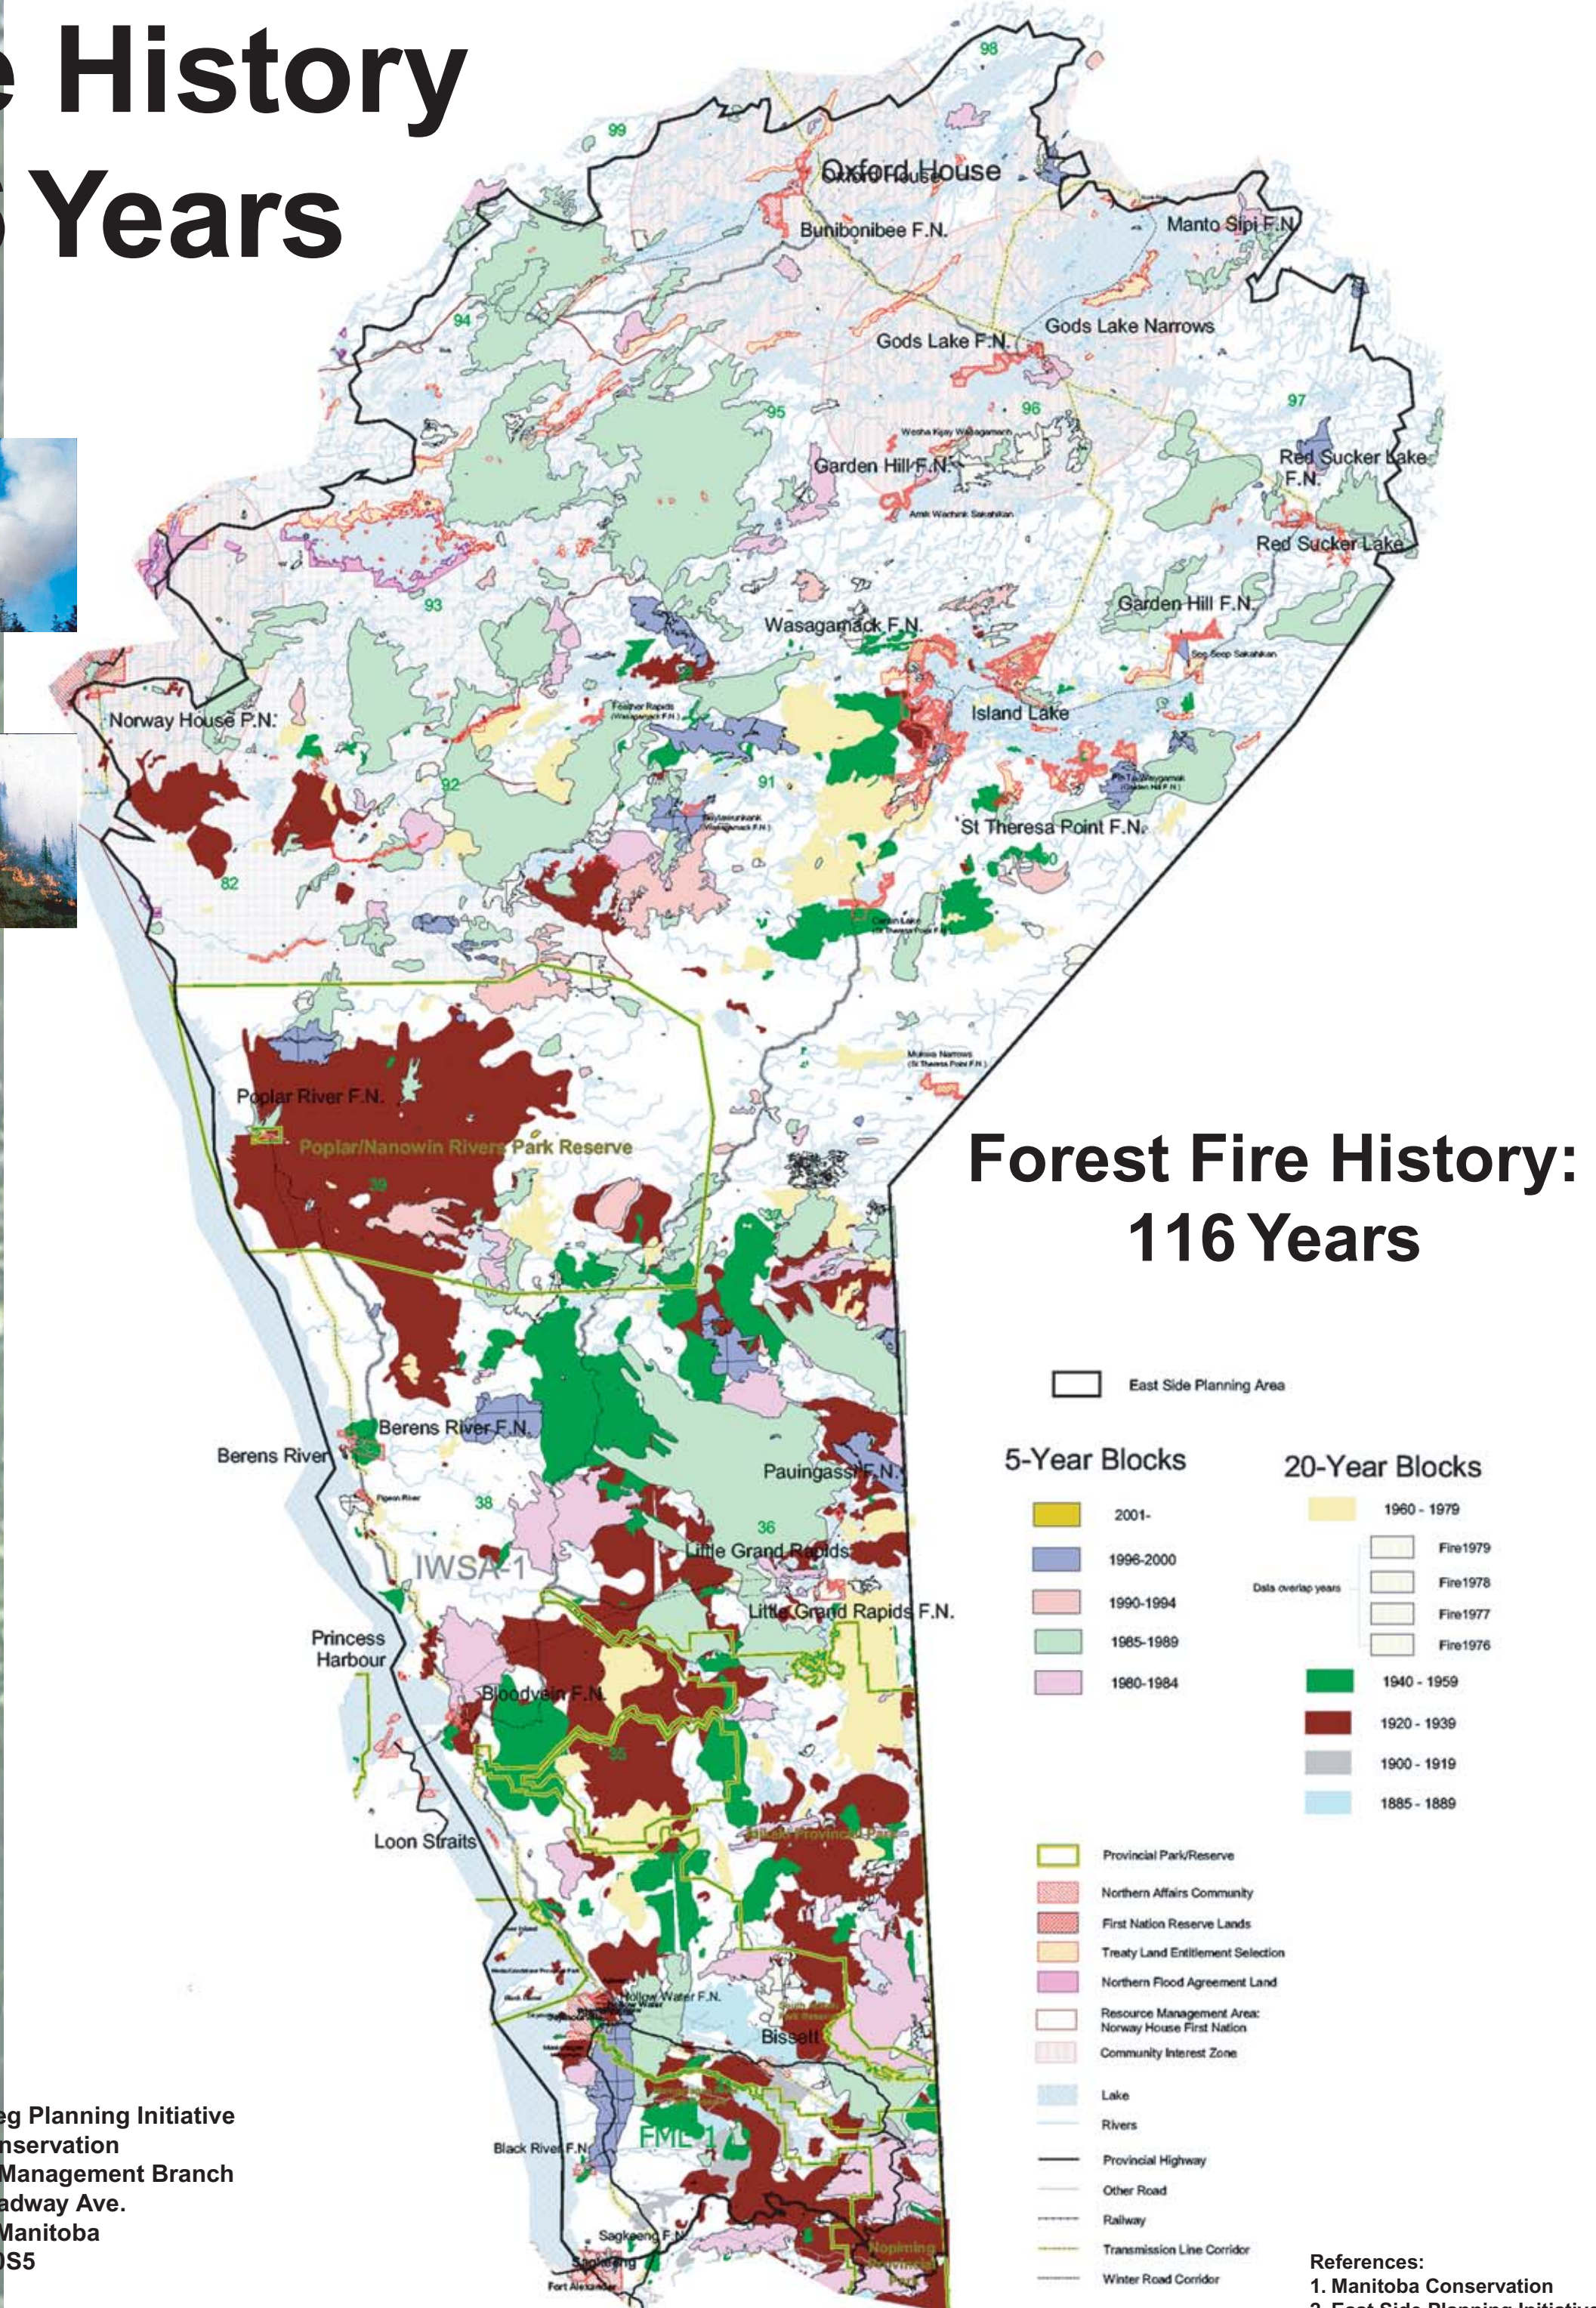

EAST SIDE PLANNING INITIATIVE

Forest Values & Tembec

Forest Fire History 26 & 116 Years

East Side Lake Winnipeg Planning Initiative
Manitoba Conservation
Sustainable Resource Management Branch
405 - 326 Broadway Ave.
Winnipeg, Manitoba
R3C 0S5