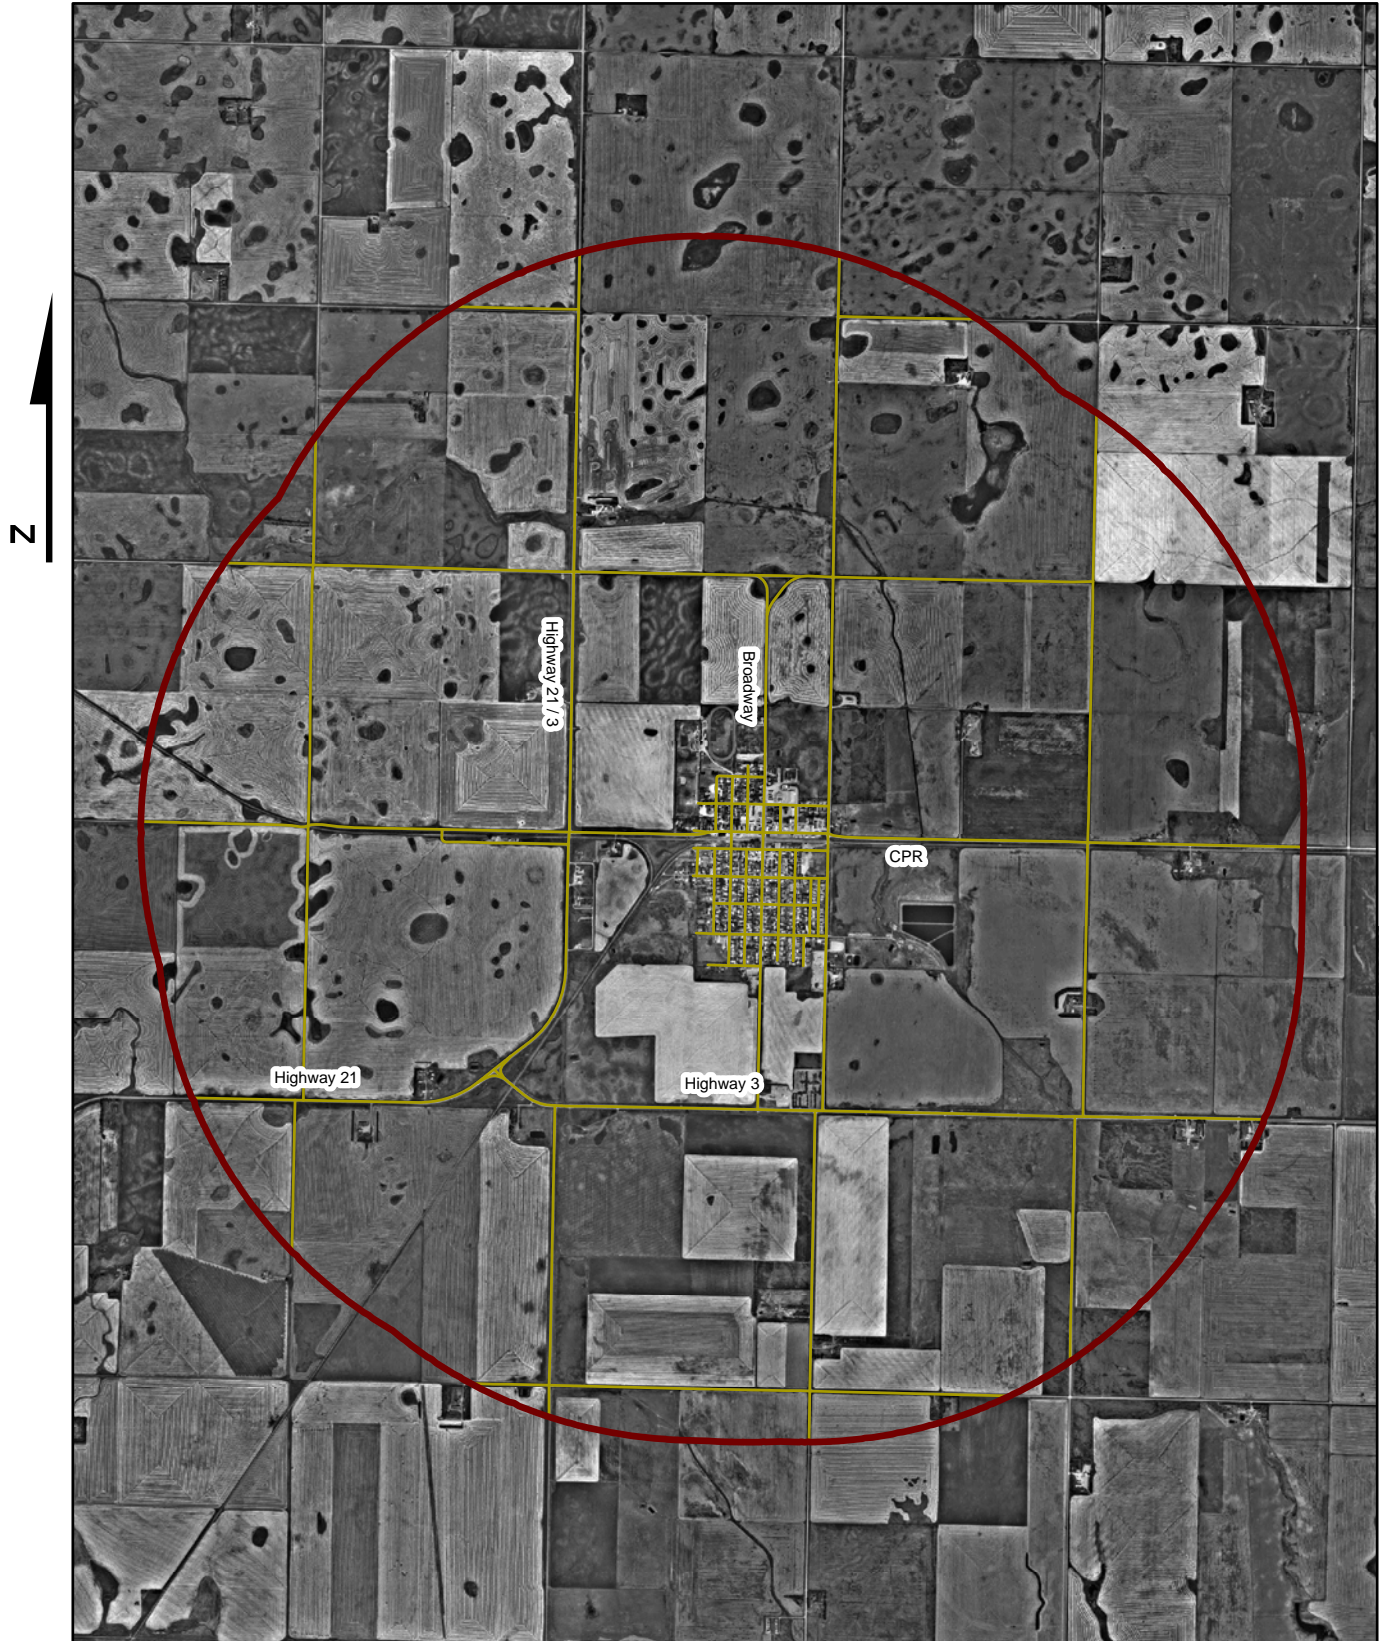

# Town of Deloraine and 3 Kilometre Extended Treatment Area in the RM of Winchester Showing Road Network

-  3 Kilometre Extended Treatment Area
-  Road Network

0 0.5 1 2 Kilometres

Created July 12, 2007