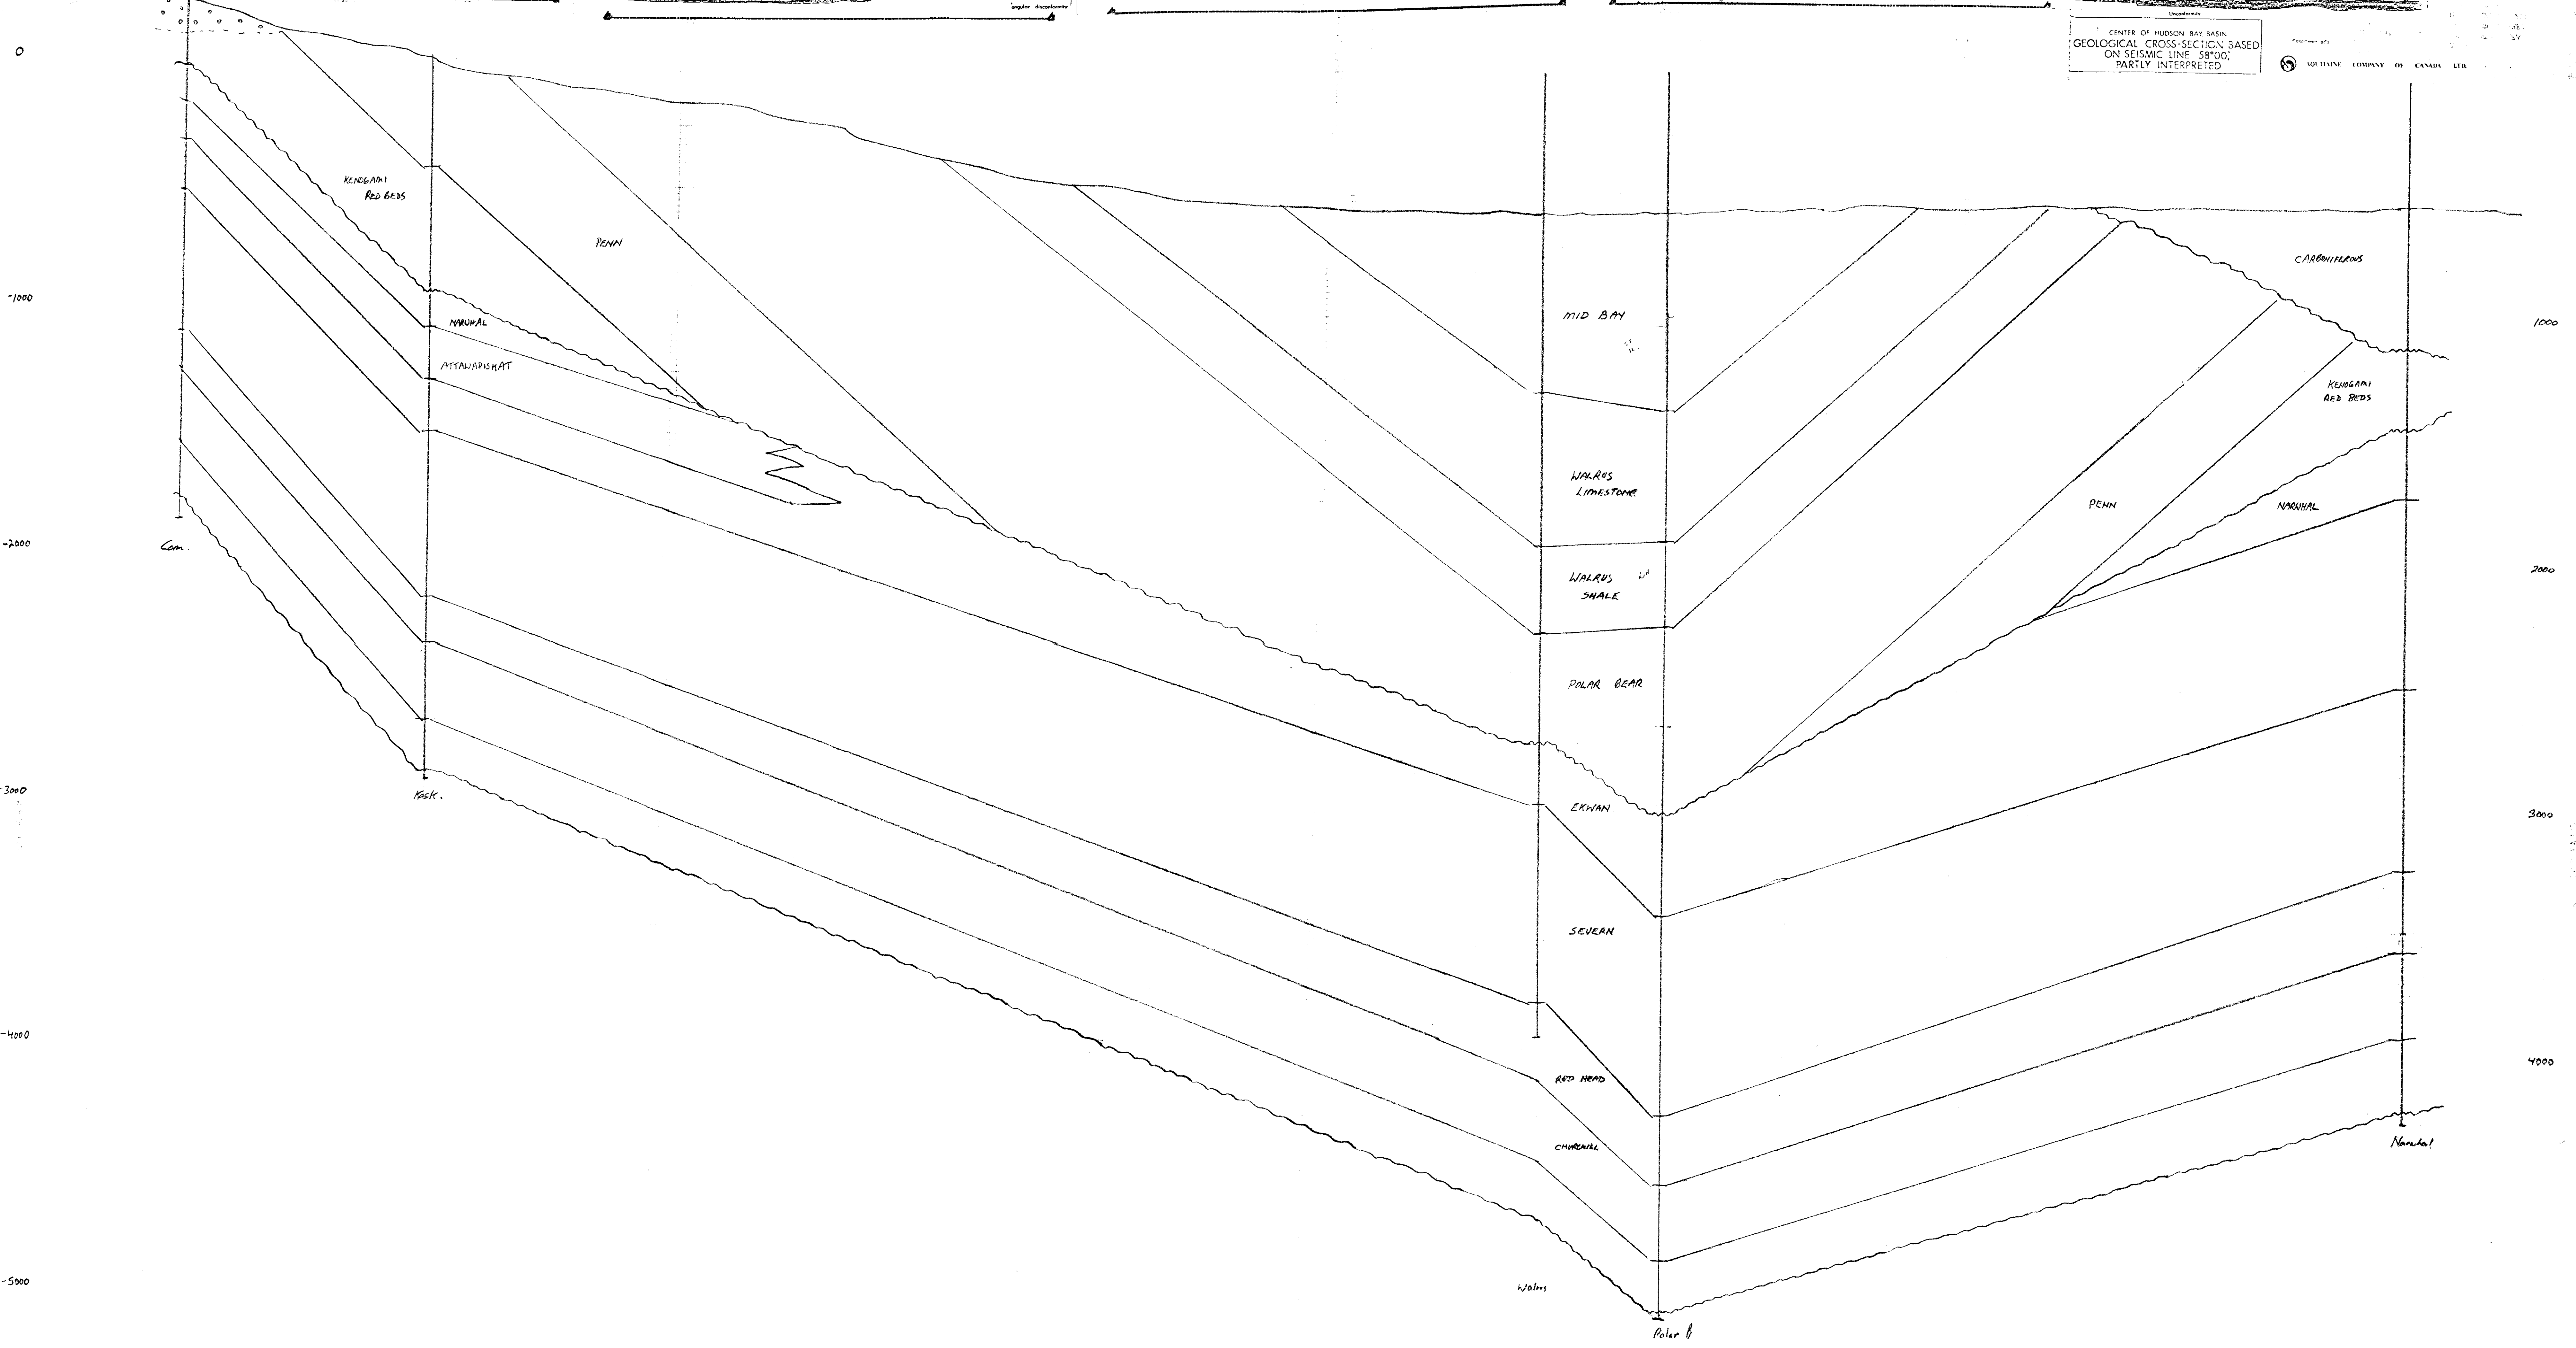

.

Misc
 Cross Sections
 Maps

Norwhale,

Polar Bear,

Walrus

Misc Maps

#2

Misc Cross-Section Maps

Norwhale,
 Polar Bear,
 Walrus

CENTER OF HUDSON BAY BASIN
 GEOLOGICAL CROSS-SECTION BASED
 ON SEISMIC LINE 58°00',
 PARTLY INTERPRETED

SOUTHWEST COMPANY OF CANADA LTD.

96672