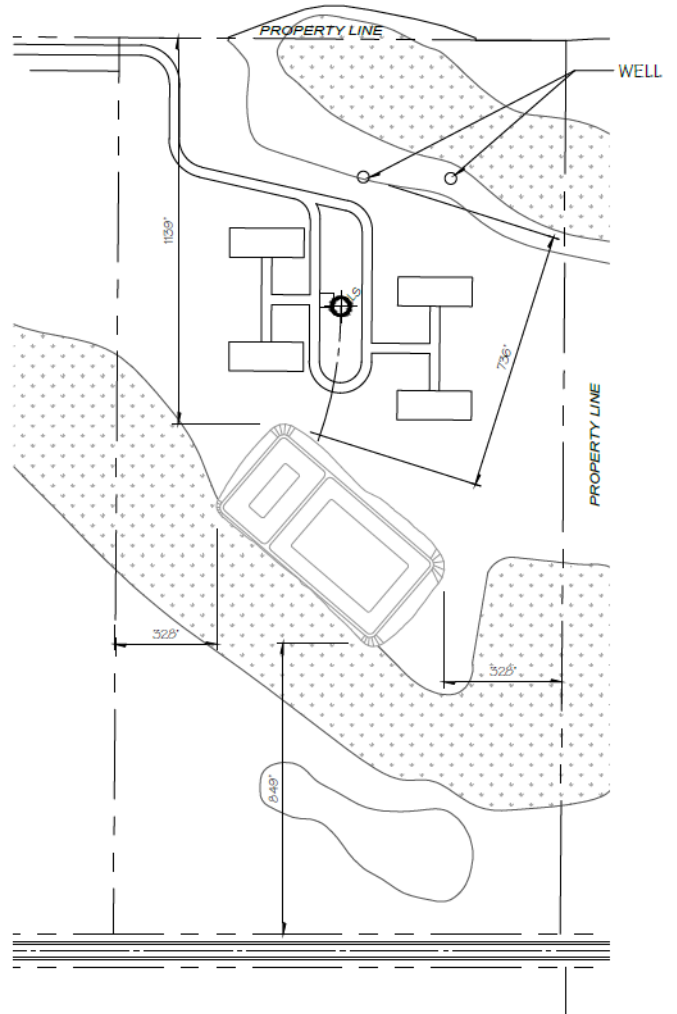

SITE PLAN - OVERALL

LEGEND	
	INDICATES MANURE LIFT STATION LOCATION

SITE PLAN - DETAIL