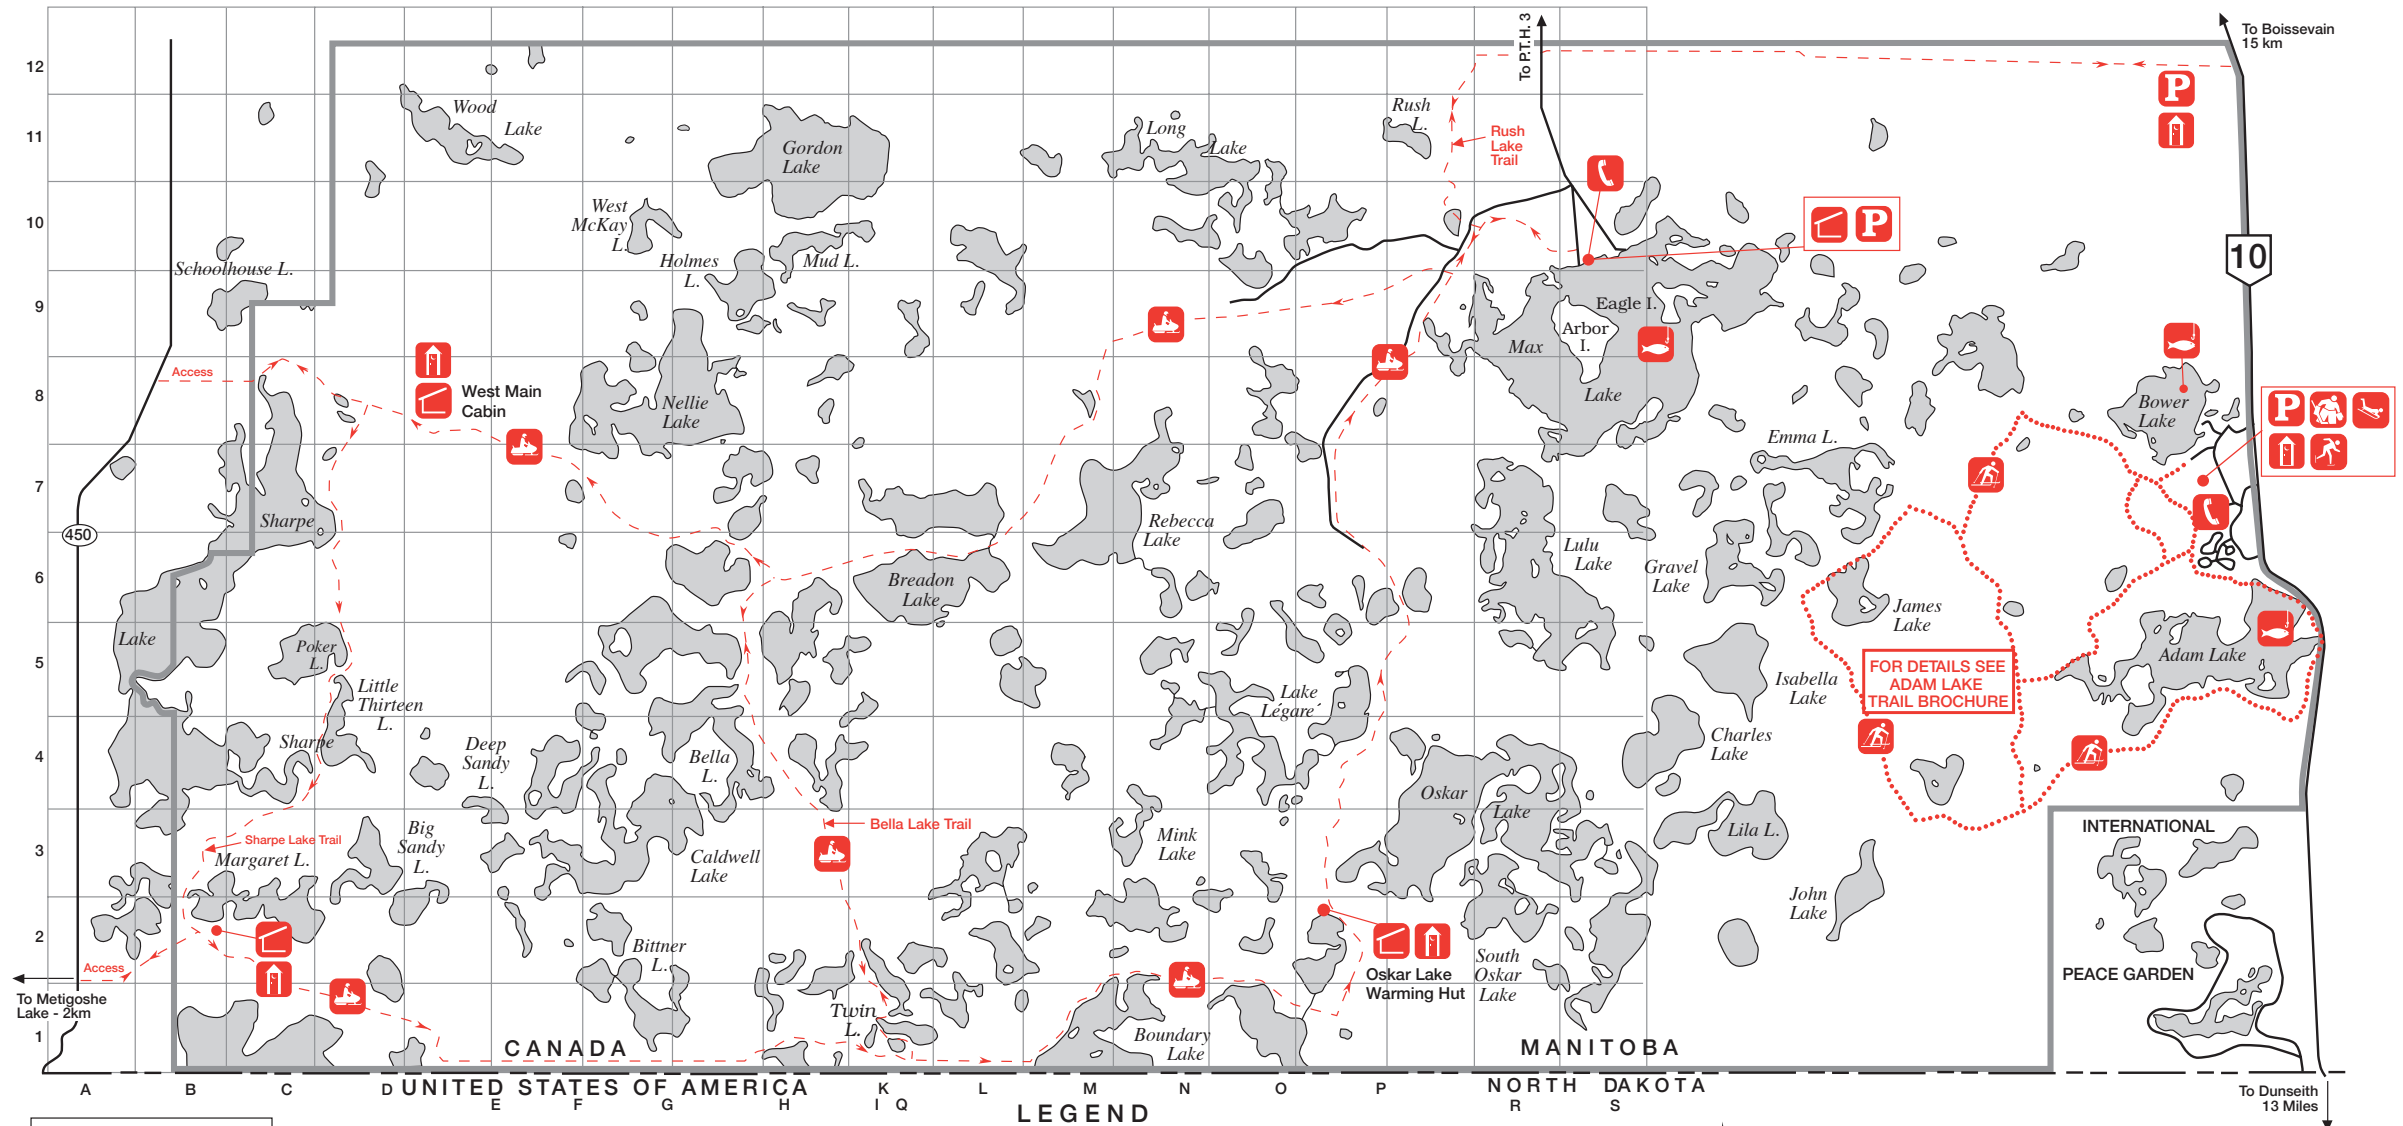

Turtle Mountain Winter Activities

Turtle Mountain Provincial Park

Snowmobile Trail Distances From Max Lake Staging Area - Return
 Rush Lake Trail..... 8km
 Sharpe Lake Trail..... 43km
 Bella Lake Trail..... 30km

Unauthorized Vehicle Travel off Designated Trails and Roadways is Prohibited.

For more information call 1-800-214-6497 (204-945-6784 in Winnipeg) or visit our website www.manitobaparks.com

IN CASE OF EMERGENCY CALL 911

Attention Snowmobilers:
 All snowmobile Trails in Turtle Mountain Provincial Park are designated SnoFund Trails. Please ensure each snowmobile has a valid SnoPass.

--- ONE WAY SNOWMOBILE TRAIL
 --- TWO WAY SNOWMOBILE TRAIL
 TWO WAY TRAFFIC IS ALLOWED ONLY ON TRAILS SO DESIGNATED.

- LEGEND**
- CROSS-COUNTRY SKI TRAILS
 - FISHING
 - HOCKEY RINK
 - ICE SKATING

- PARKING
- PUBLIC TELEPHONE
- SNOWMOBILE TRAIL
- TOBOGGANING
- WARMING SHELTER
- WASHROOMS (NON-MODERN)