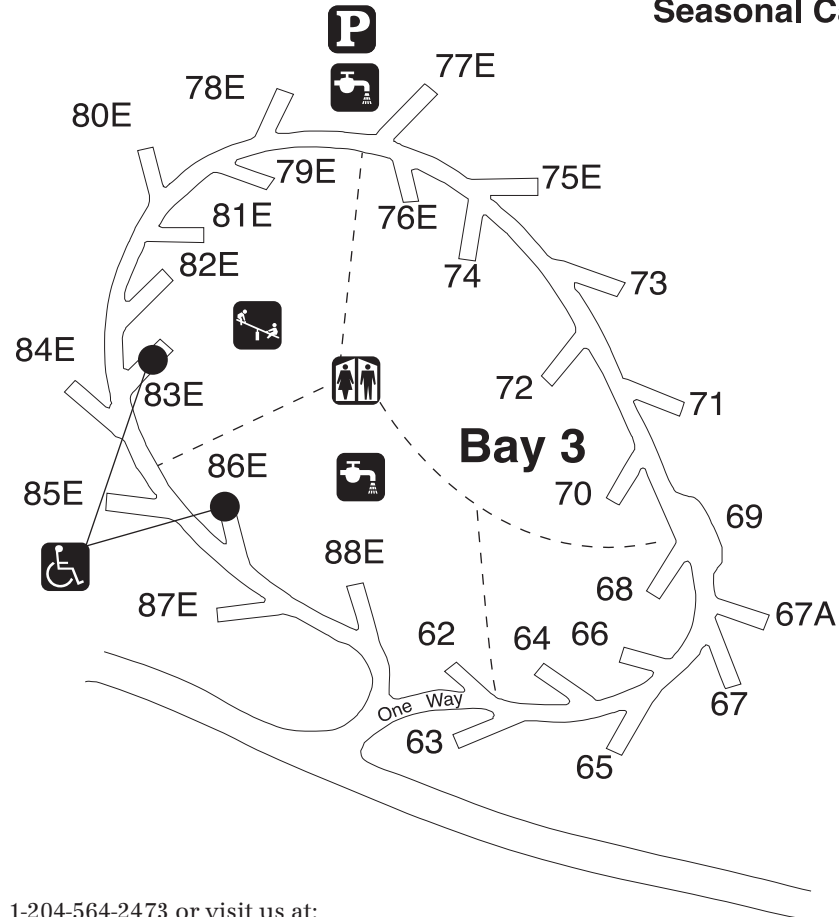

Asessippi Seasonal Camping Sites

Asessippi
Provincial Park

Bay 3 Seasonal Camping

NOT TO SCALE

LEGEND

-  DISABILITY ACCESSIBLE
-  PARKING
-  PUBLIC TELEPHONE
-  PLAYGROUND
-  WASHROOMS
-  WATER SUPPLY
- E ELECTRICAL SERVICE

SEASONAL SITES

BAY 3: Sites #62-88

NOTE:

- For Asessippi Campground call 1-204-564-2473 or visit us at: www.manitobaparks.com
- IN CASE OF EMERGENCY CALL 911