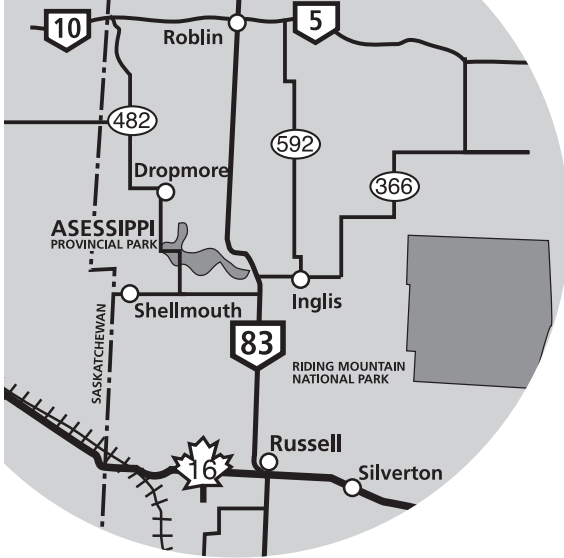

# Asessippi Seasonal Camping Sites

Asessippi  
Provincial Park

## Bay 3 Seasonal Camping

NOT TO SCALE

### SEASONAL SITES

BAY 3: Sites #62-88