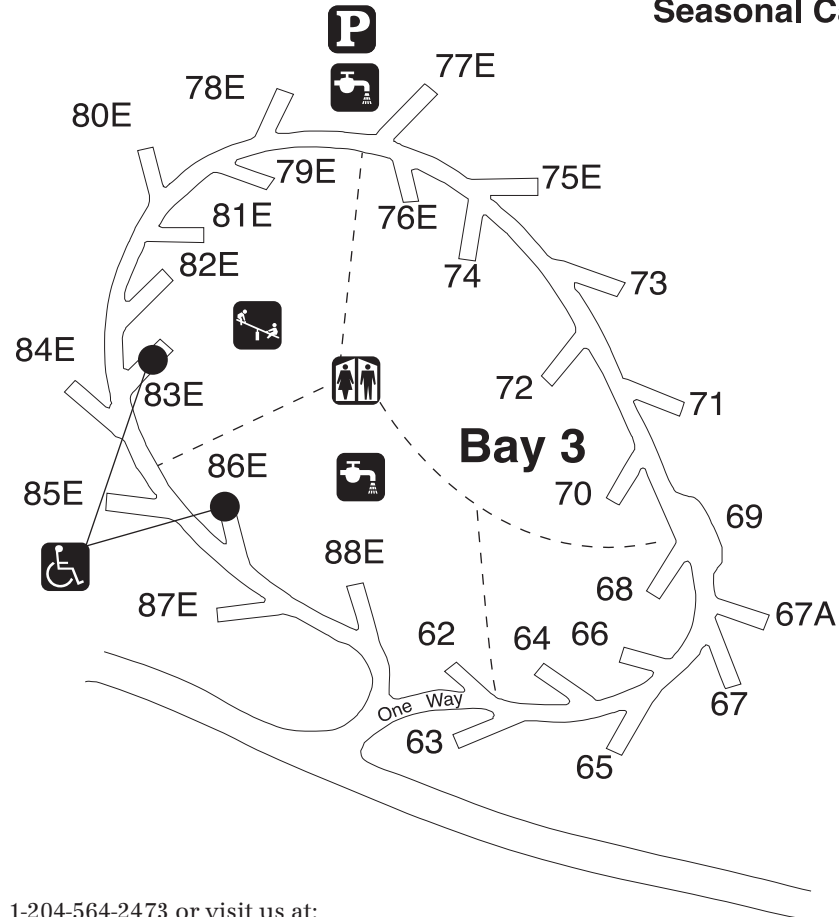

# Asessippi Seasonal Camping Sites

Asessippi  
Provincial Park

## Bay 3 Seasonal Camping

NOT TO SCALE

### LEGEND

-  DISABILITY ACCESSIBLE
-  PARKING
-  PUBLIC TELEPHONE
-  PLAYGROUND
-  WASHROOMS
-  WATER SUPPLY
- E ELECTRICAL SERVICE

### SEASONAL SITES

BAY 3: Sites #62-88