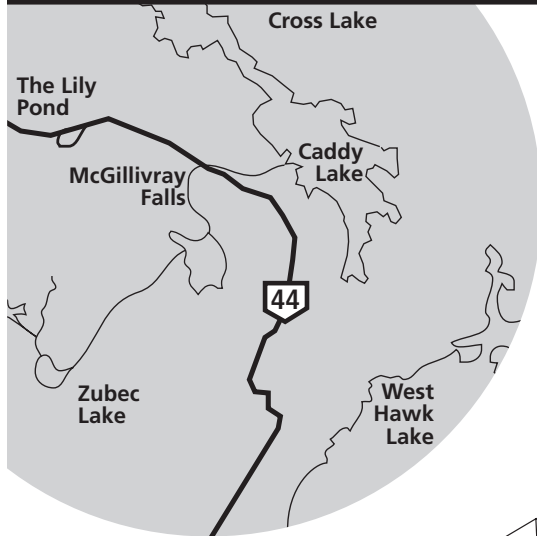

# Caddy Lake Seasonal Campsites

Whiteshell  
Provincial Park