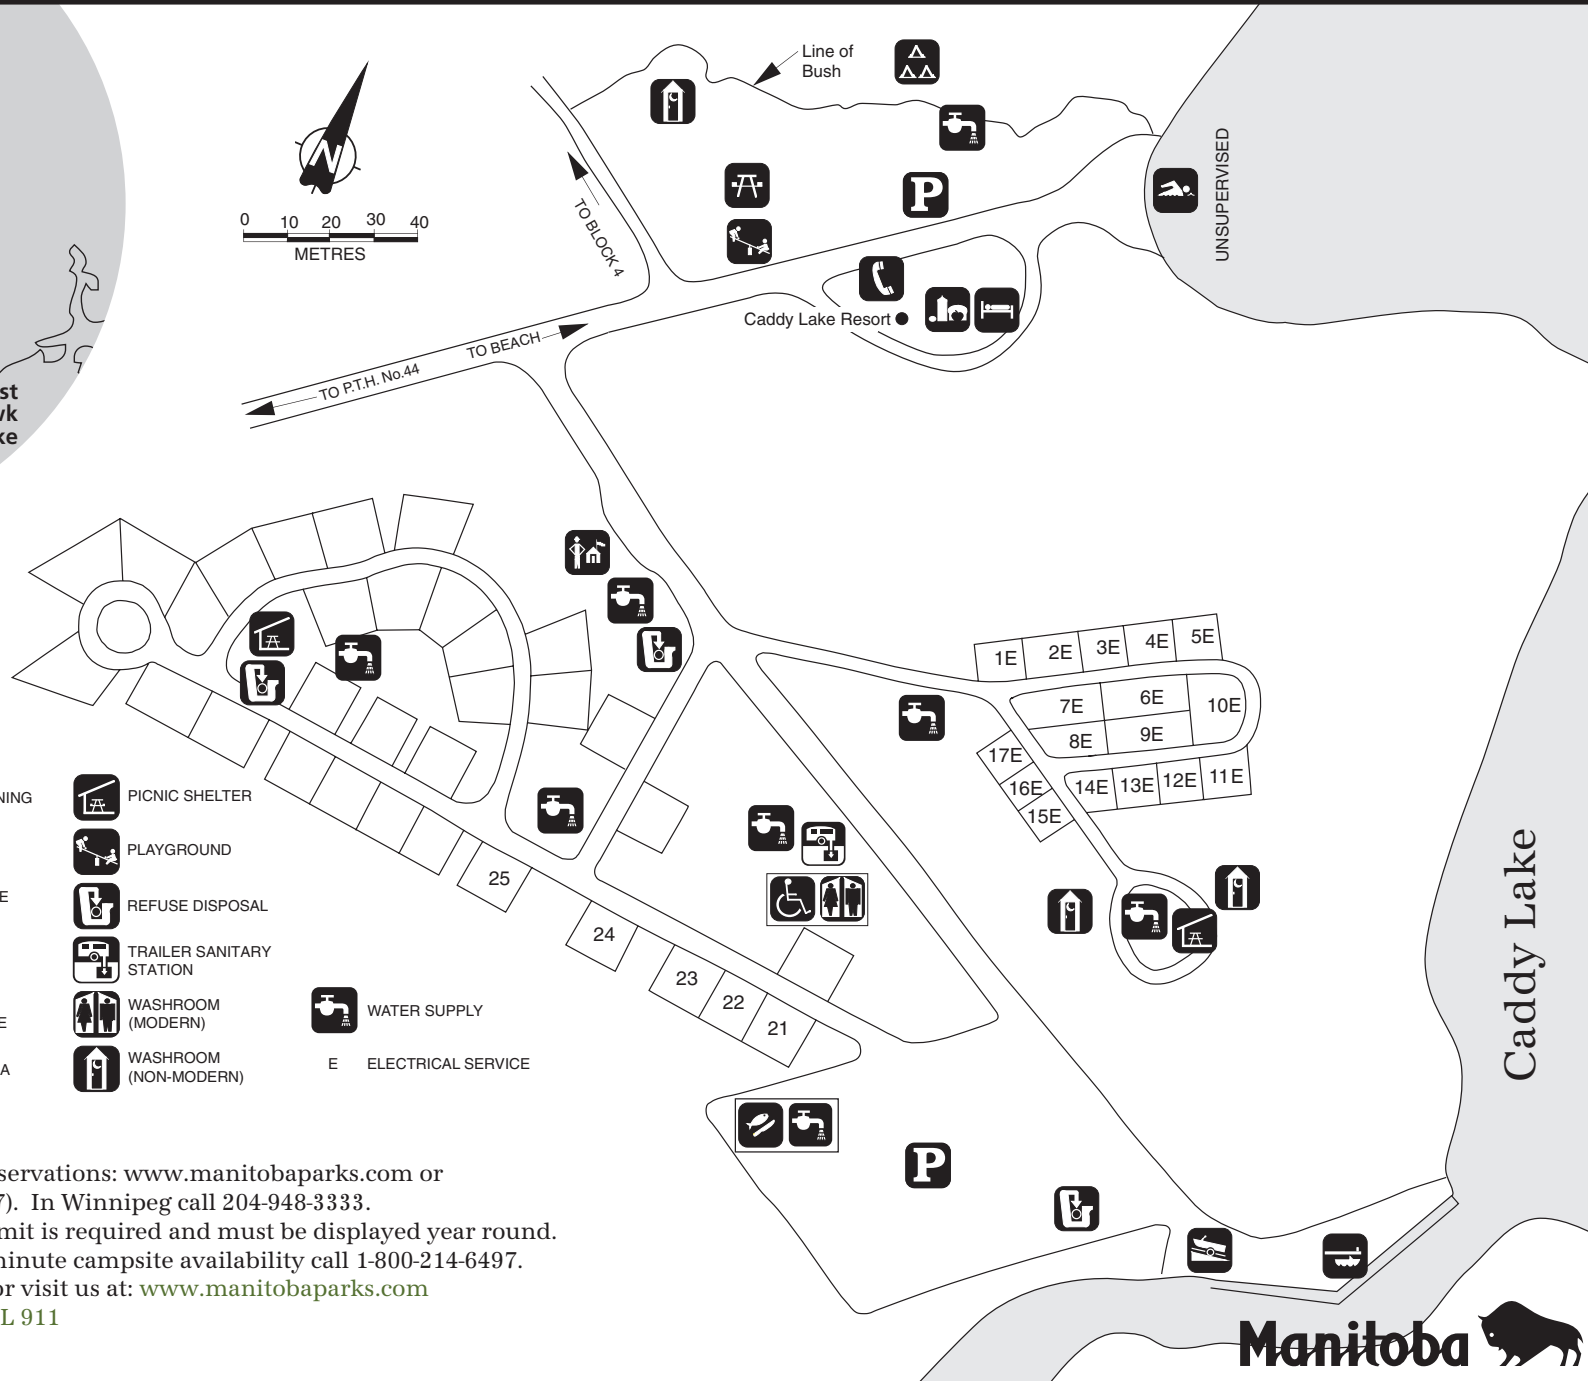

# Caddy Lake Seasonal Campsites

Whiteshell  
Provincial Park

## LEGEND

	DISABILITY ACCESSIBLE		FISH CLEANING		PICNIC SHELTER
	ACCOMMODATION		GROCERY STORE		PLAYGROUND
	BEACH / SWIMMING UNSUPERVISED		GROUP USE AREA		REFUSE DISPOSAL
	BOAT DOCK		PARKING		TRAILER SANITARY STATION
	BOAT LAUNCH		PUBLIC TELEPHONE		WASHROOM (MODERN)
	CAMPGROUND OFFICE		PICNIC AREA		WASHROOM (NON-MODERN)
			WATER SUPPLY		E ELECTRICAL SERVICE