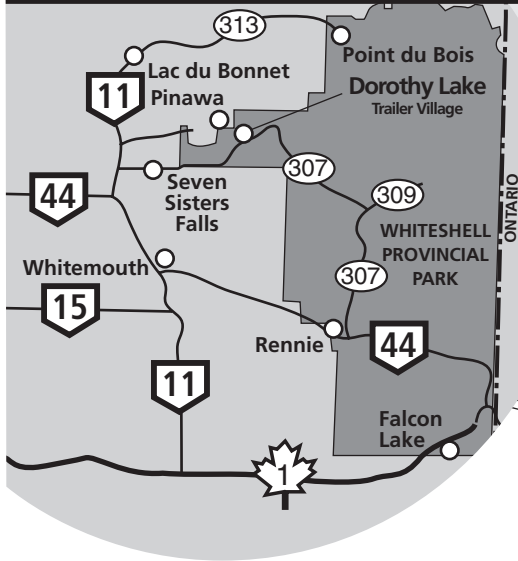

Dorothy Lake Trailer Village

Whiteshell
Provincial Park

Seasonal Camping Sites

Dorothy Lake

LEGEND

-  REFUSE DISPOSAL
-  WASHROOMS (MODERN)
-  WATER SUPPLY

NOTE:

- 38 seasonal camping sites are electrically serviced

IN CASE OF EMERGENCY CALL:

- RCMP 204-348-7177
- AMBULANCE 204-348-7700