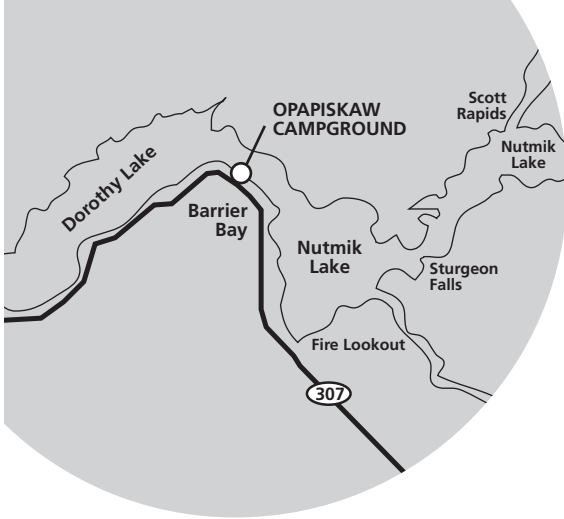

Opapiskaw Seasonal Camping Sites

Whiteshell
Provincial Park

SEASONAL SITES: Bay 5: Sites #1-23

LEGEND

WATER SUPPLY

IN CASE OF EMERGENCY CALL:
RCMP 204-348-7177
Ambulance 204-348-7700