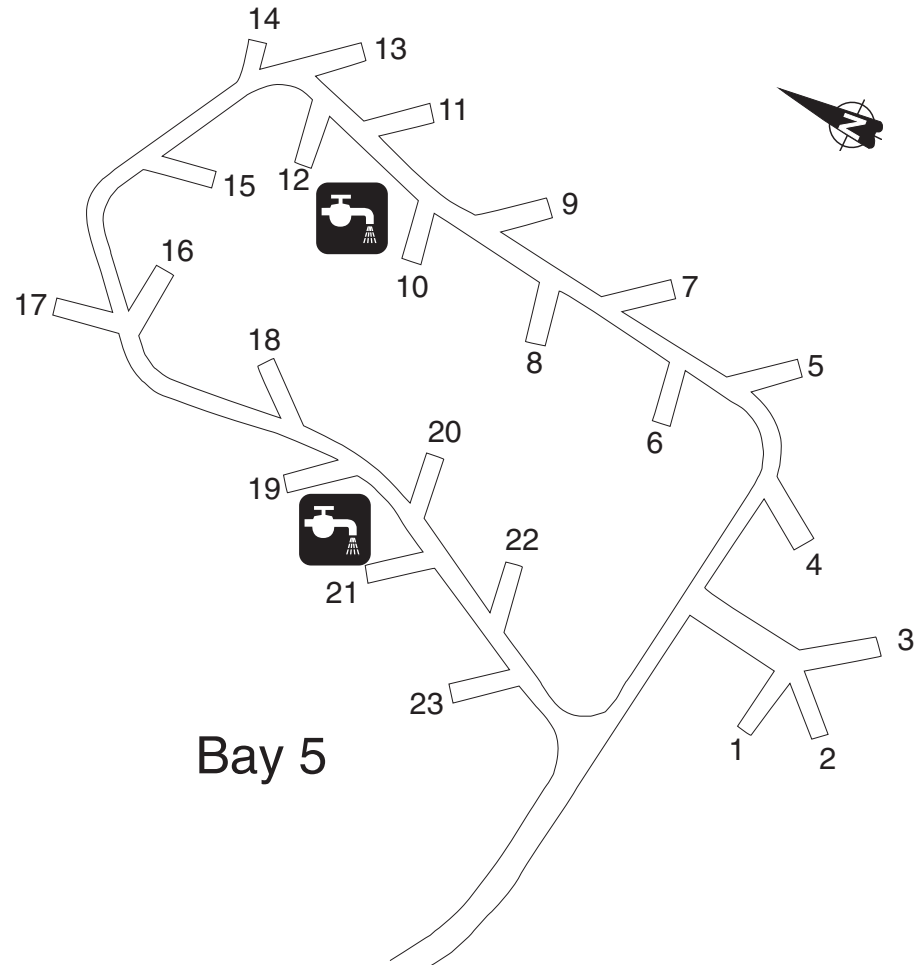

Opapiskaw Seasonal Camping Sites

Whiteshell
Provincial Park

SEASONAL SITES: Bay 5: Sites #1-23

LEGEND

WATER SUPPLY

IN CASE OF EMERGENCY CALL:
RCMP 204-348-7177
Ambulance 204-348-7700