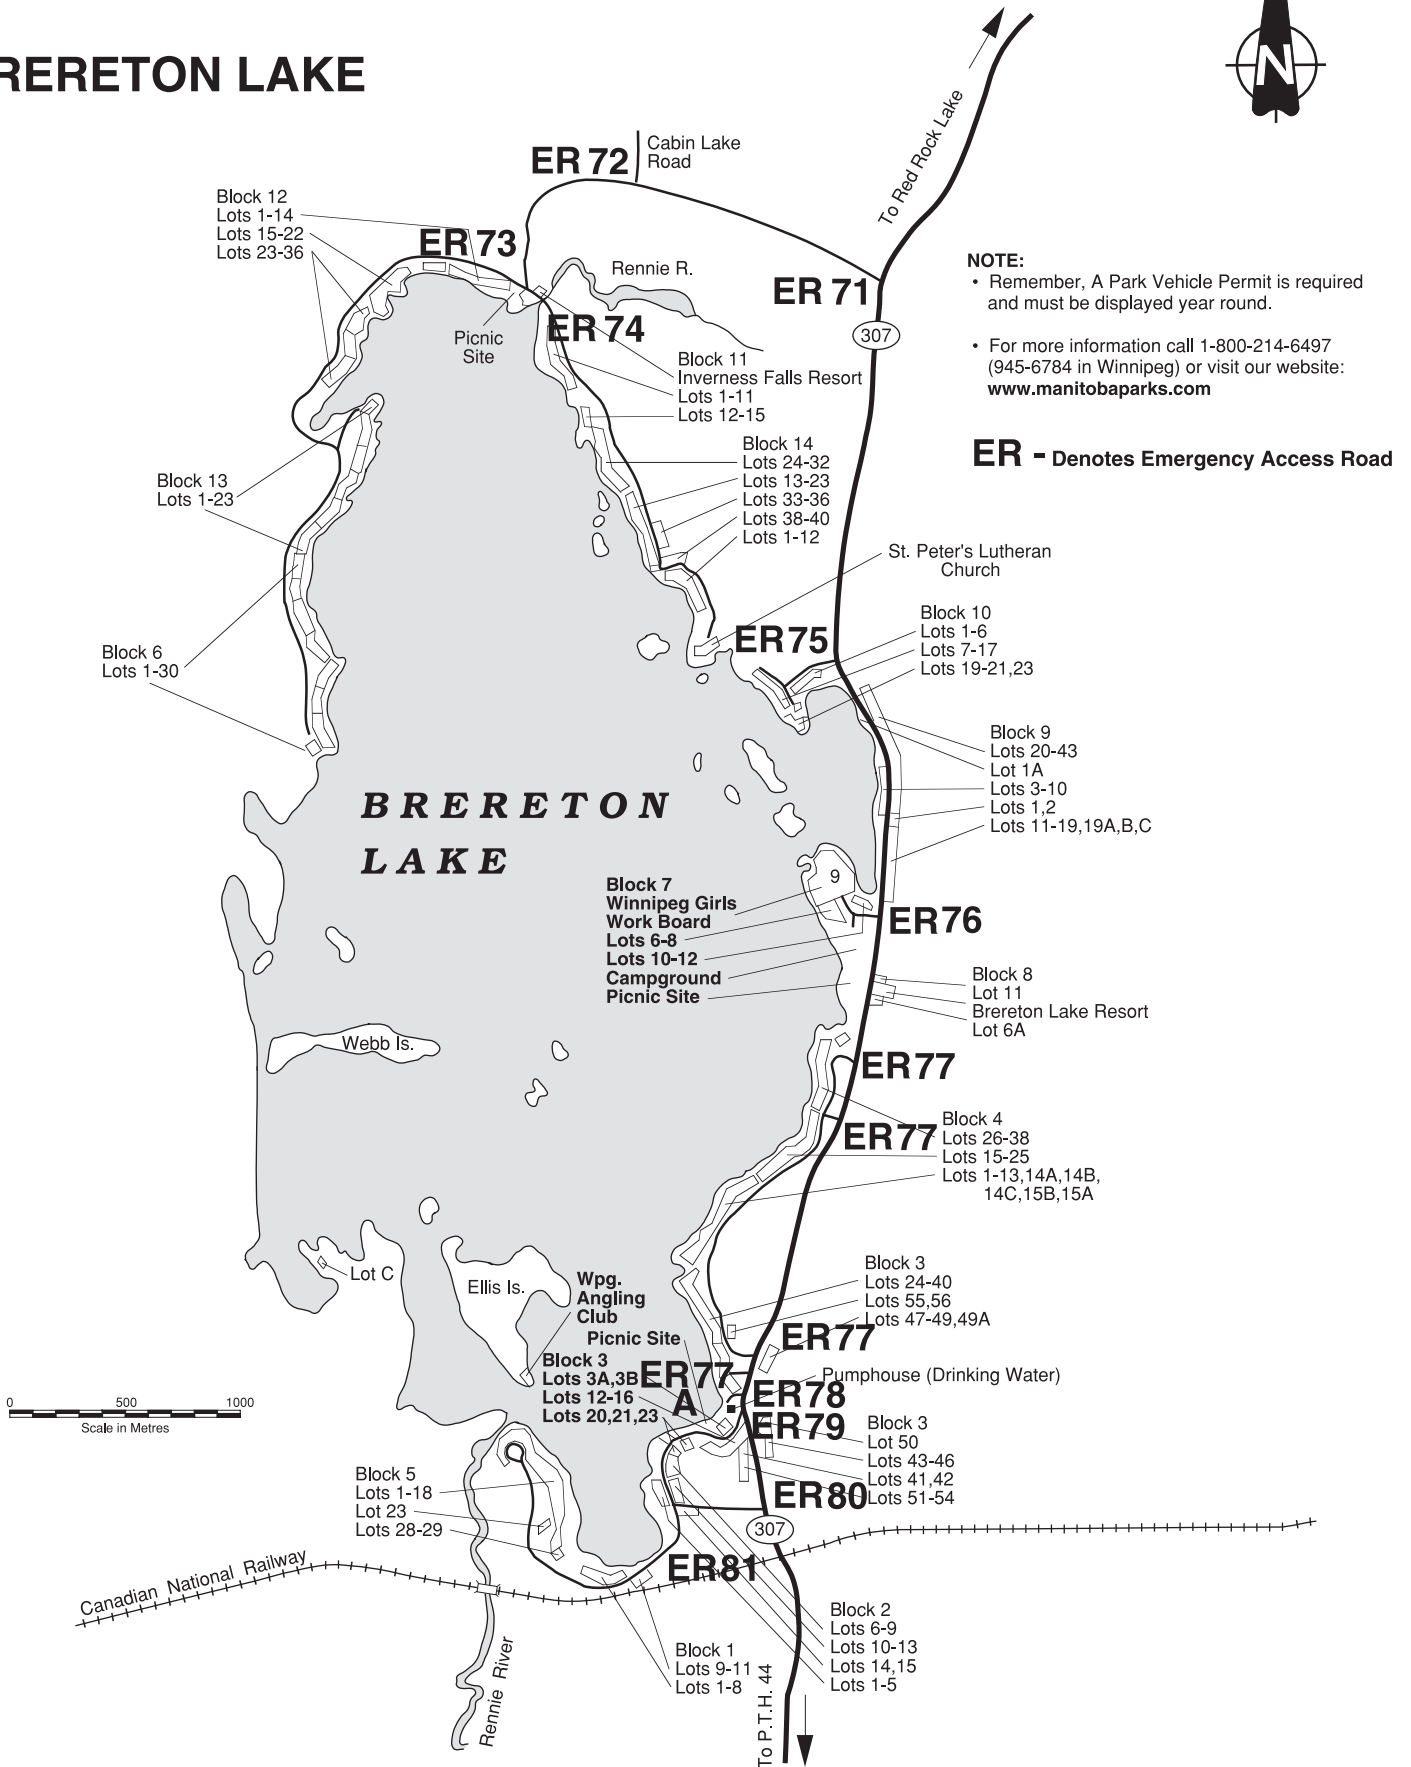

WHITESHELL PROVINCIAL PARK SUBDIVISION

BRERETON LAKE

NOTE:

- Remember, A Park Vehicle Permit is required and must be displayed year round.
- For more information call 1-800-214-6497 (945-6784 in Winnipeg) or visit our website: www.manitobaparks.com

ER - Denotes Emergency Access Road