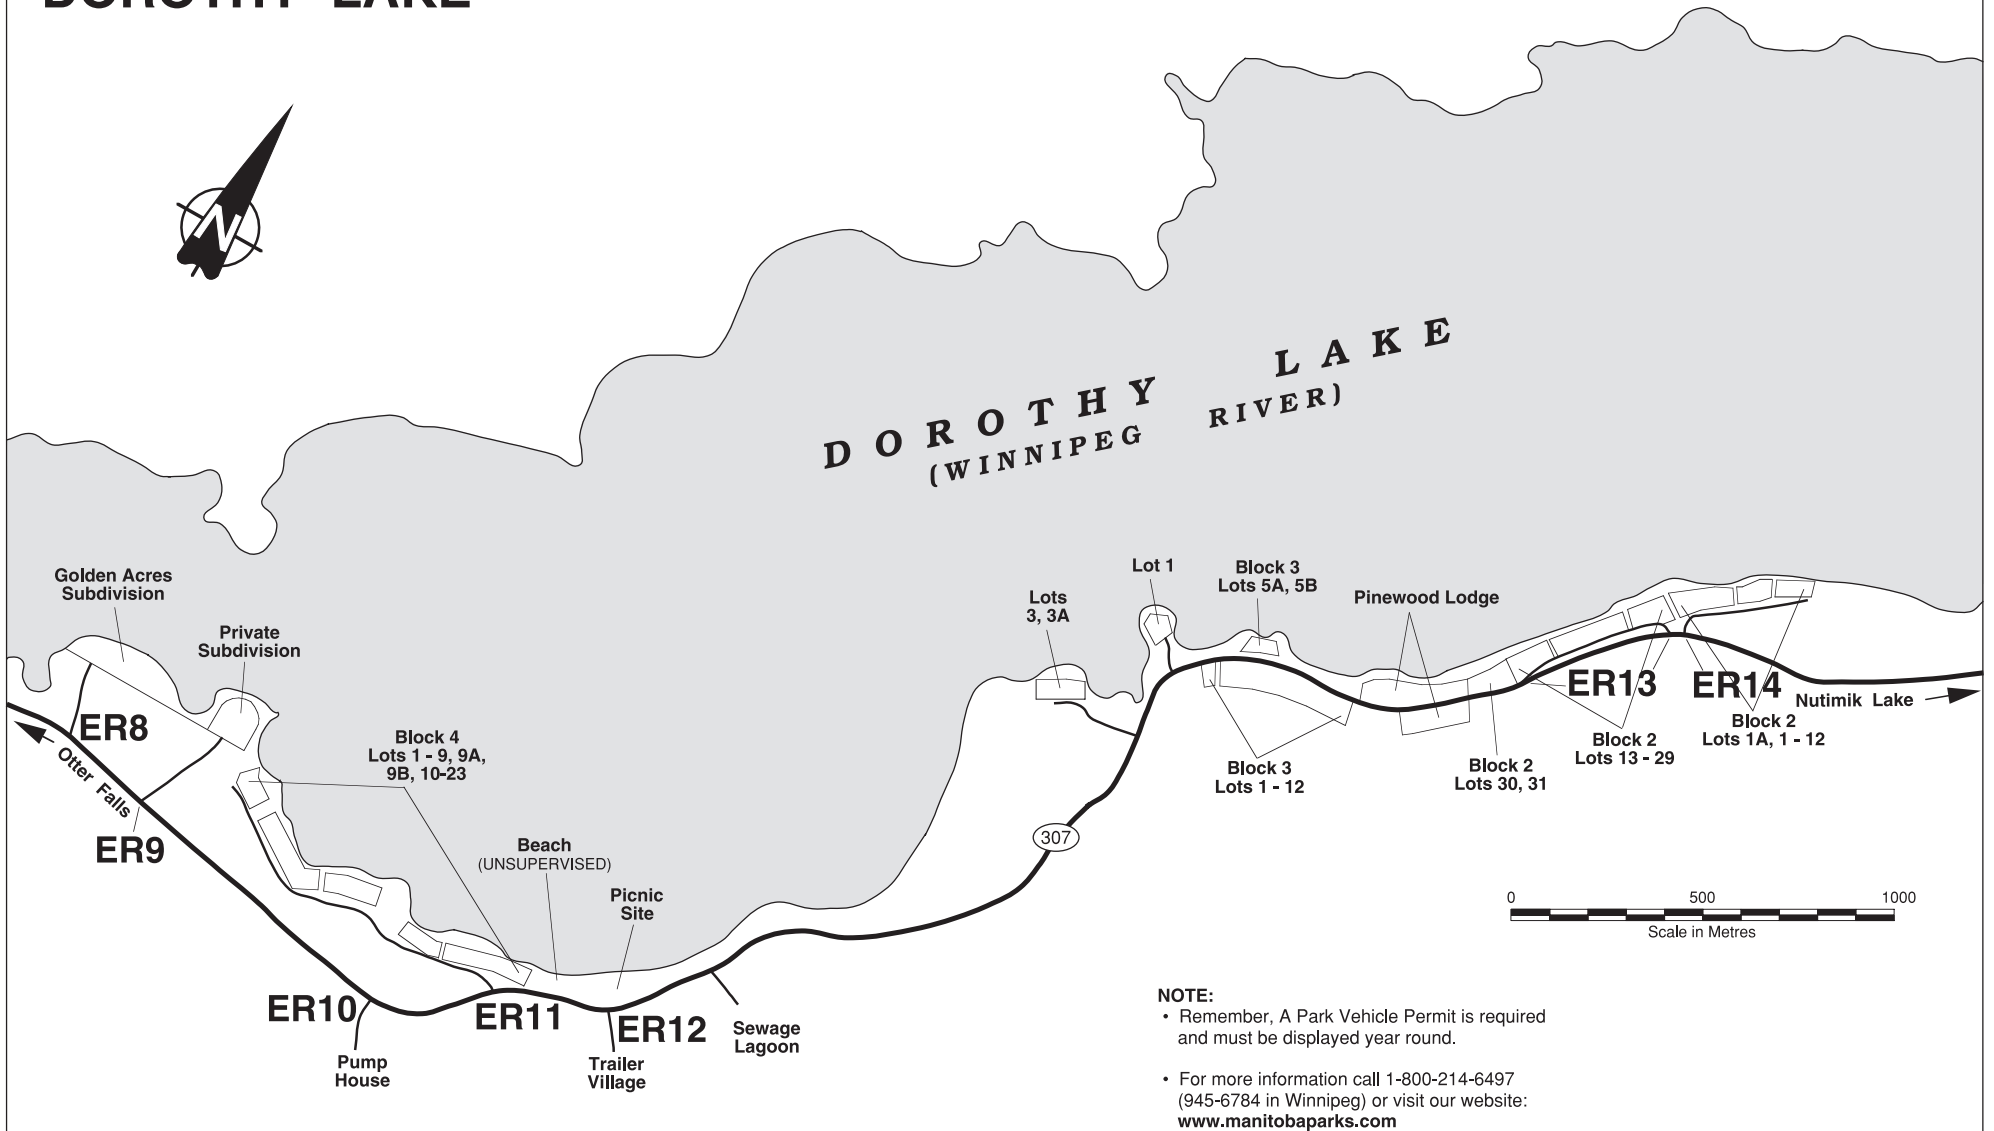

# WHITESHELL PROVINCIAL PARK SUBDIVISIONS DOROTHY LAKE

**NOTE:**

- Remember, A Park Vehicle Permit is required and must be displayed year round.
- For more information call 1-800-214-6497 (945-6784 in Winnipeg) or visit our website: [www.manitobaparks.com](http://www.manitobaparks.com)

**ER - Denotes Emergency Access Road**