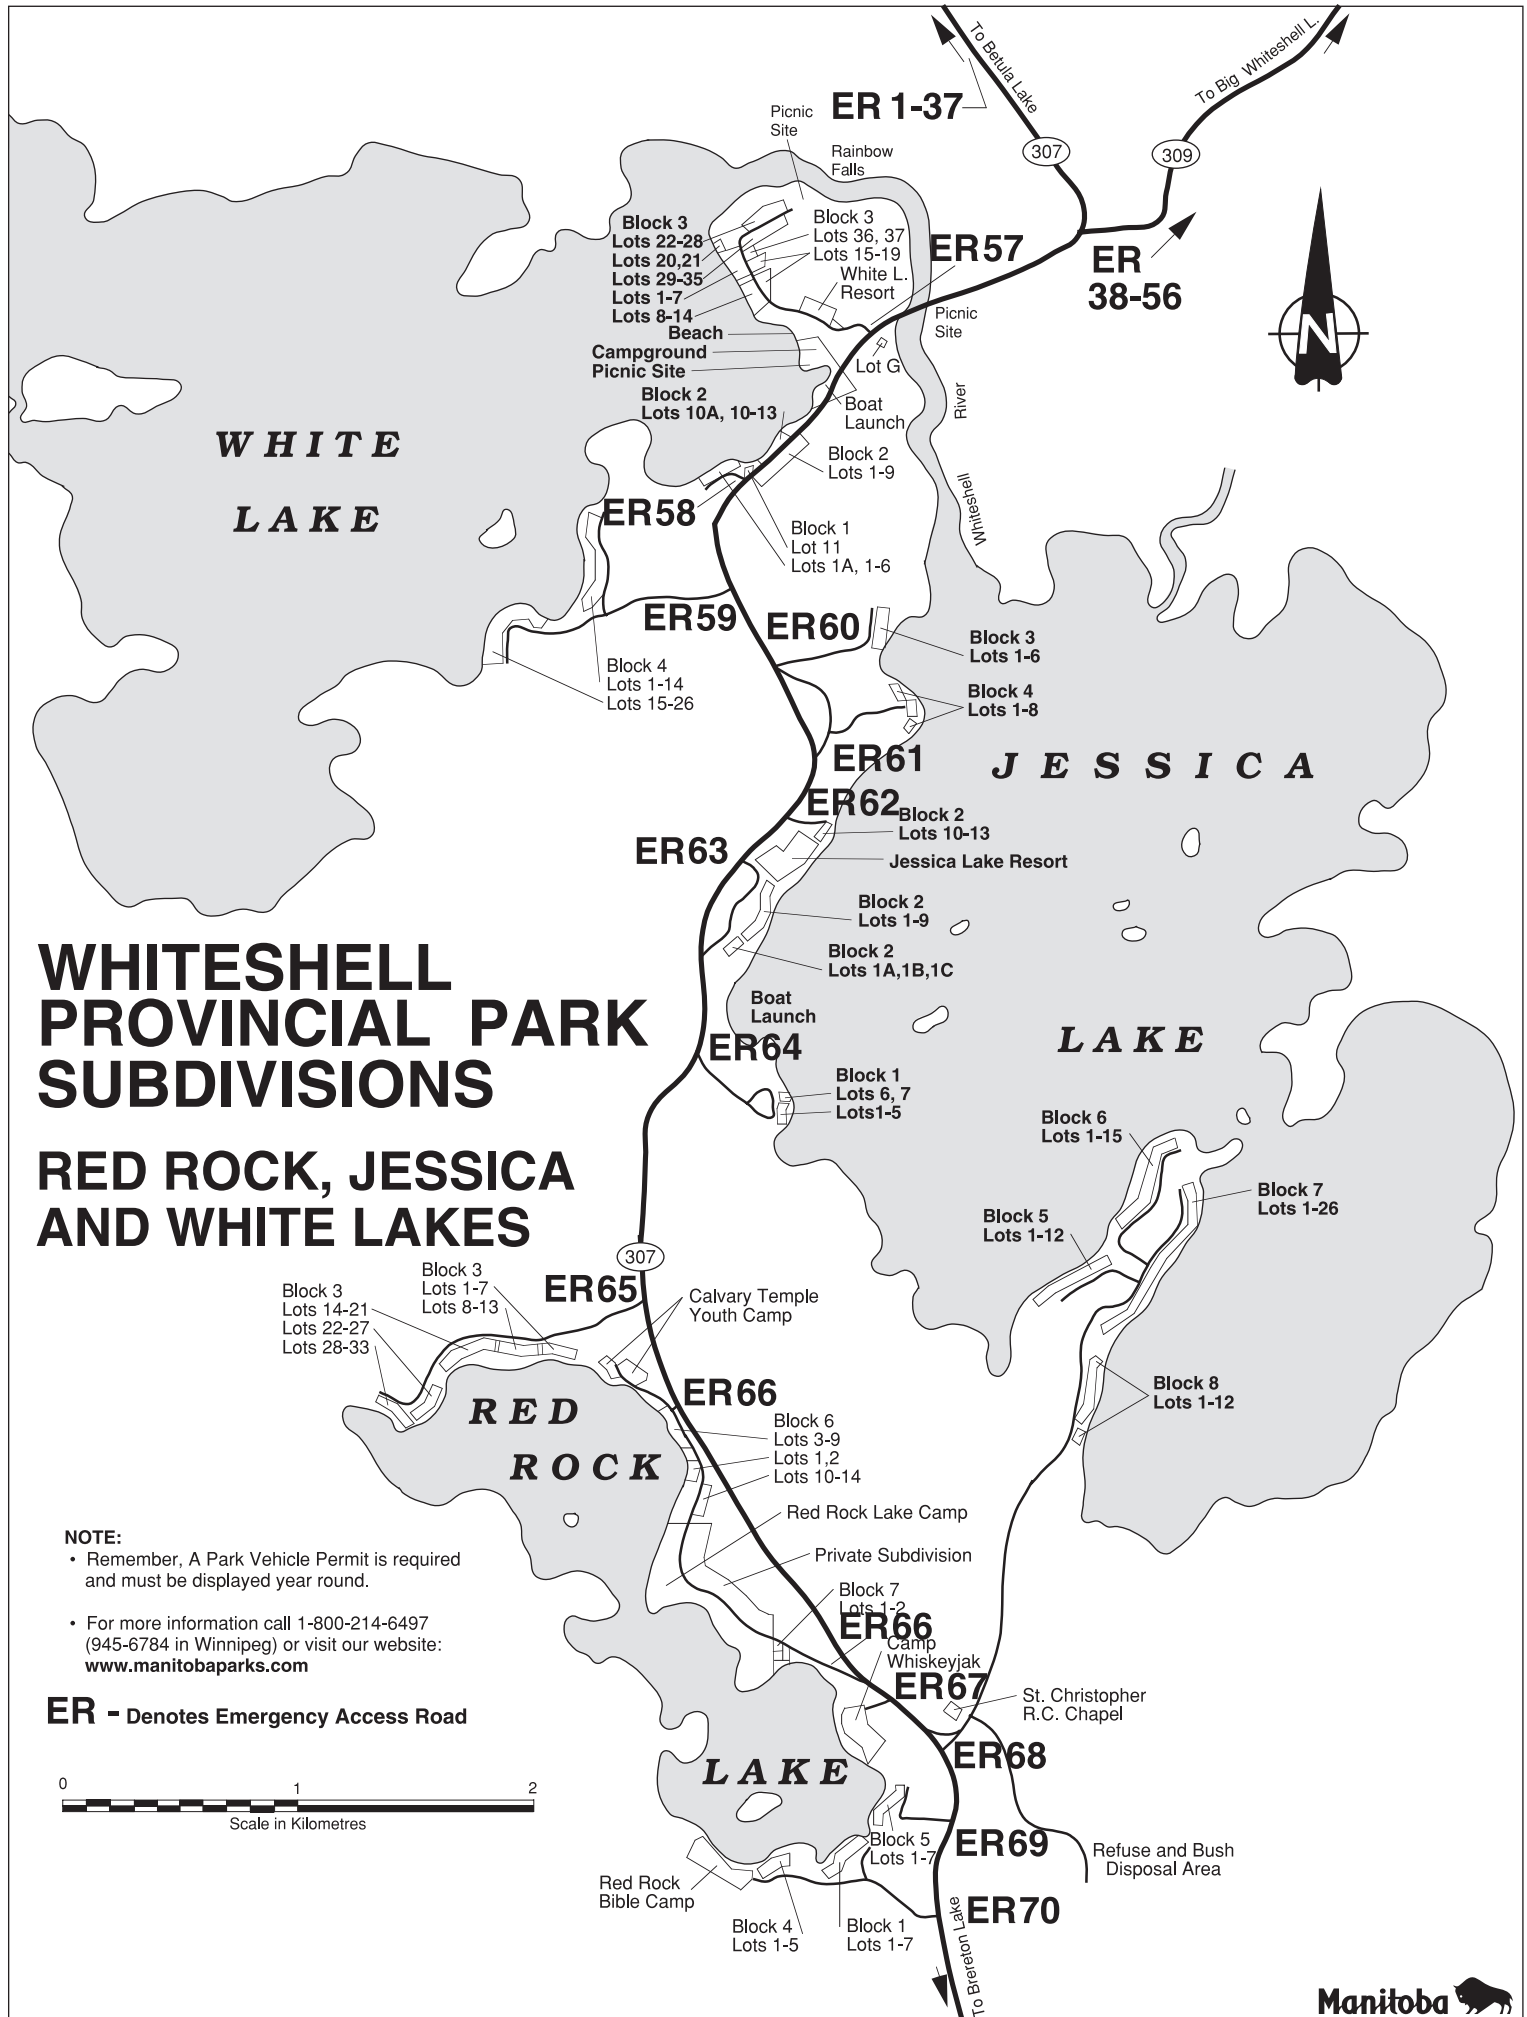

WHITESHELL PROVINCIAL PARK SUBDIVISIONS

RED ROCK, JESSICA AND WHITE LAKES

NOTE:

- Remember, A Park Vehicle Permit is required and must be displayed year round.
- For more information call 1-800-214-6497 (945-6784 in Winnipeg) or visit our website: www.manitobaparks.com

ER - Denotes Emergency Access Road