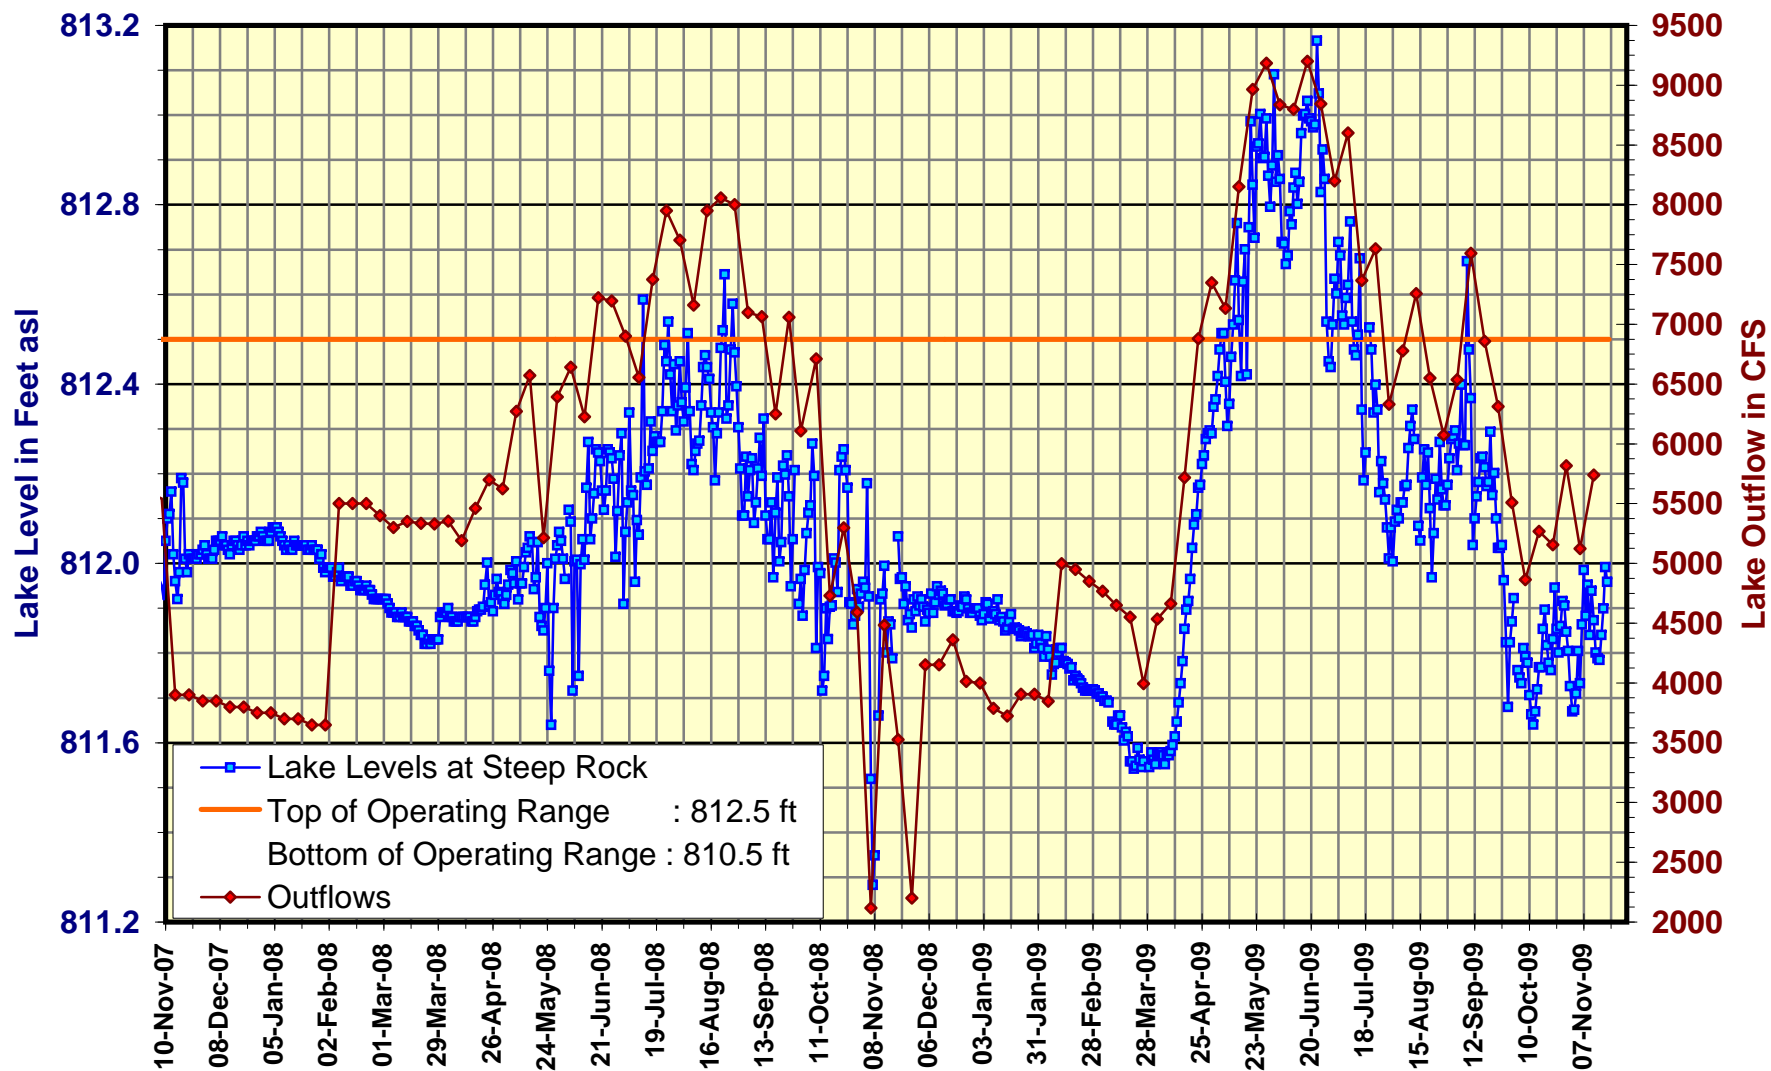

# Lake Manitoba Observed Levels and Outflows 2007-2009

# Lake Manitoba Observed Levels 2009