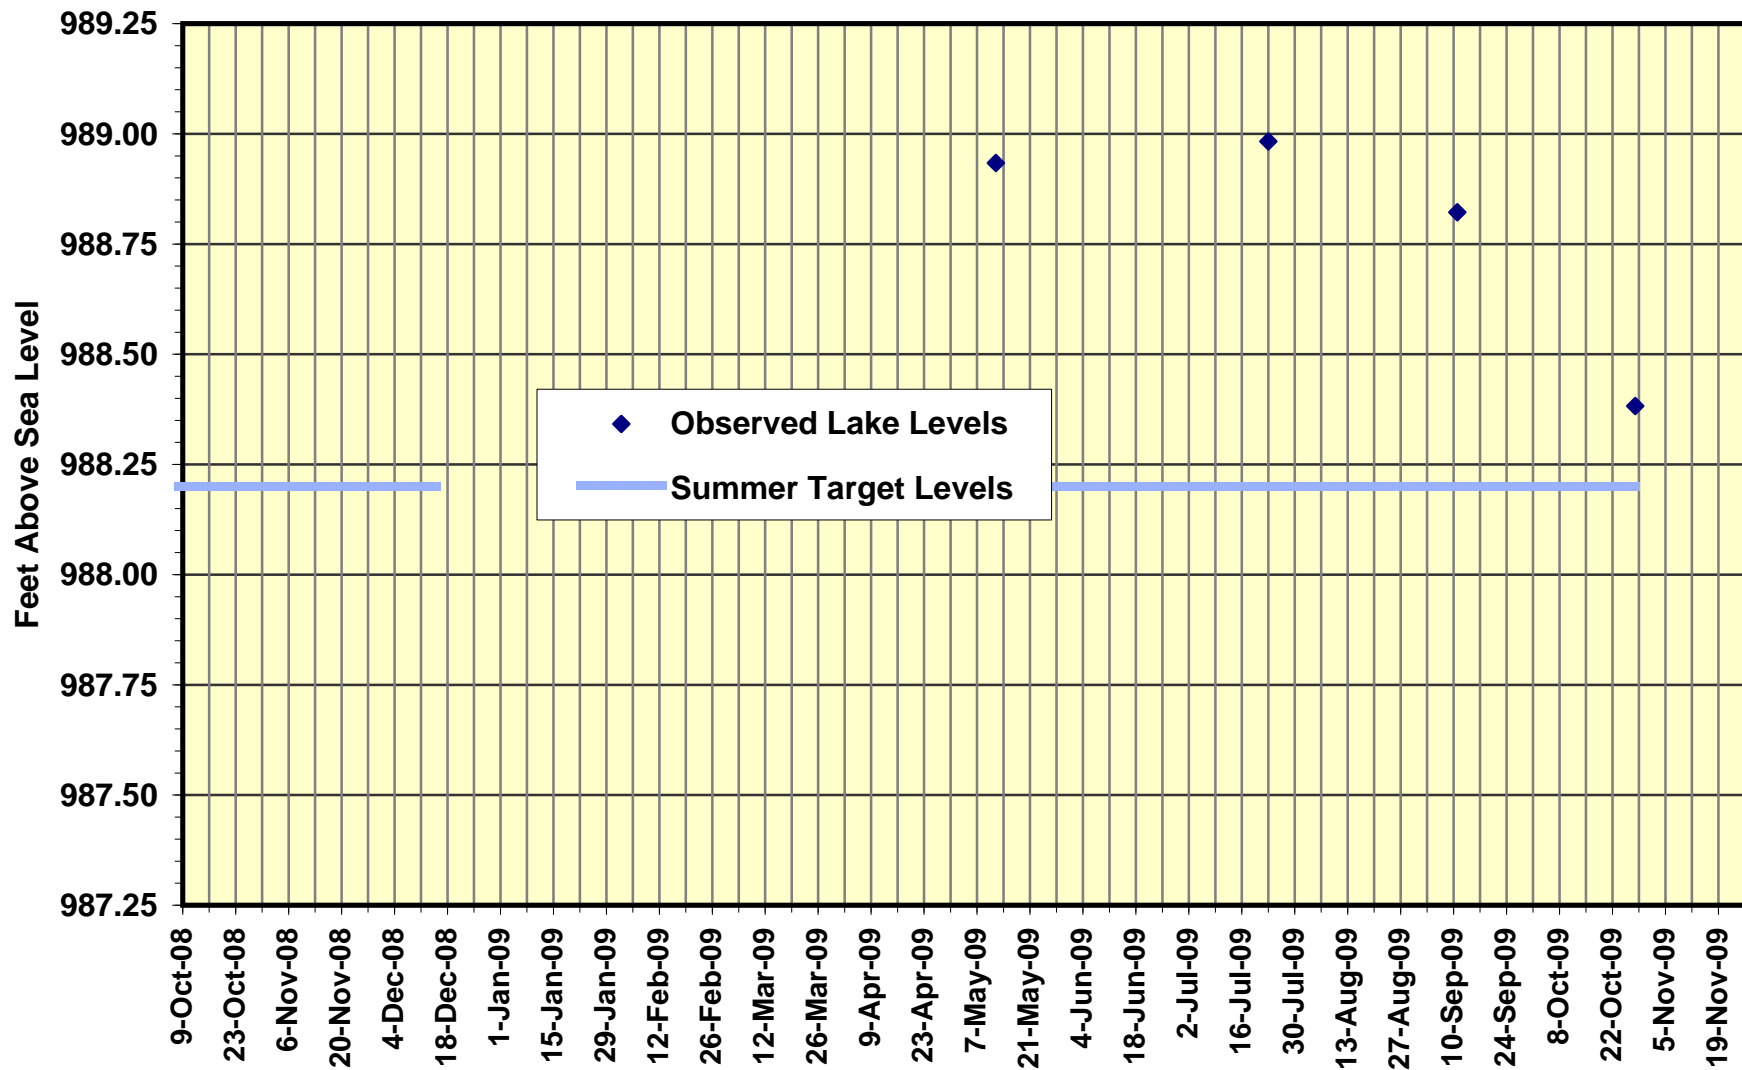

# Betula Lake Levels --- 2008-2009

# Big Whiteshell Lake Levels --- 2008-2009

### Brereton Lake Levels --- 2008-2009

# Whiteshell River Flows at outlet of Jessica Lake --- 2008-2009