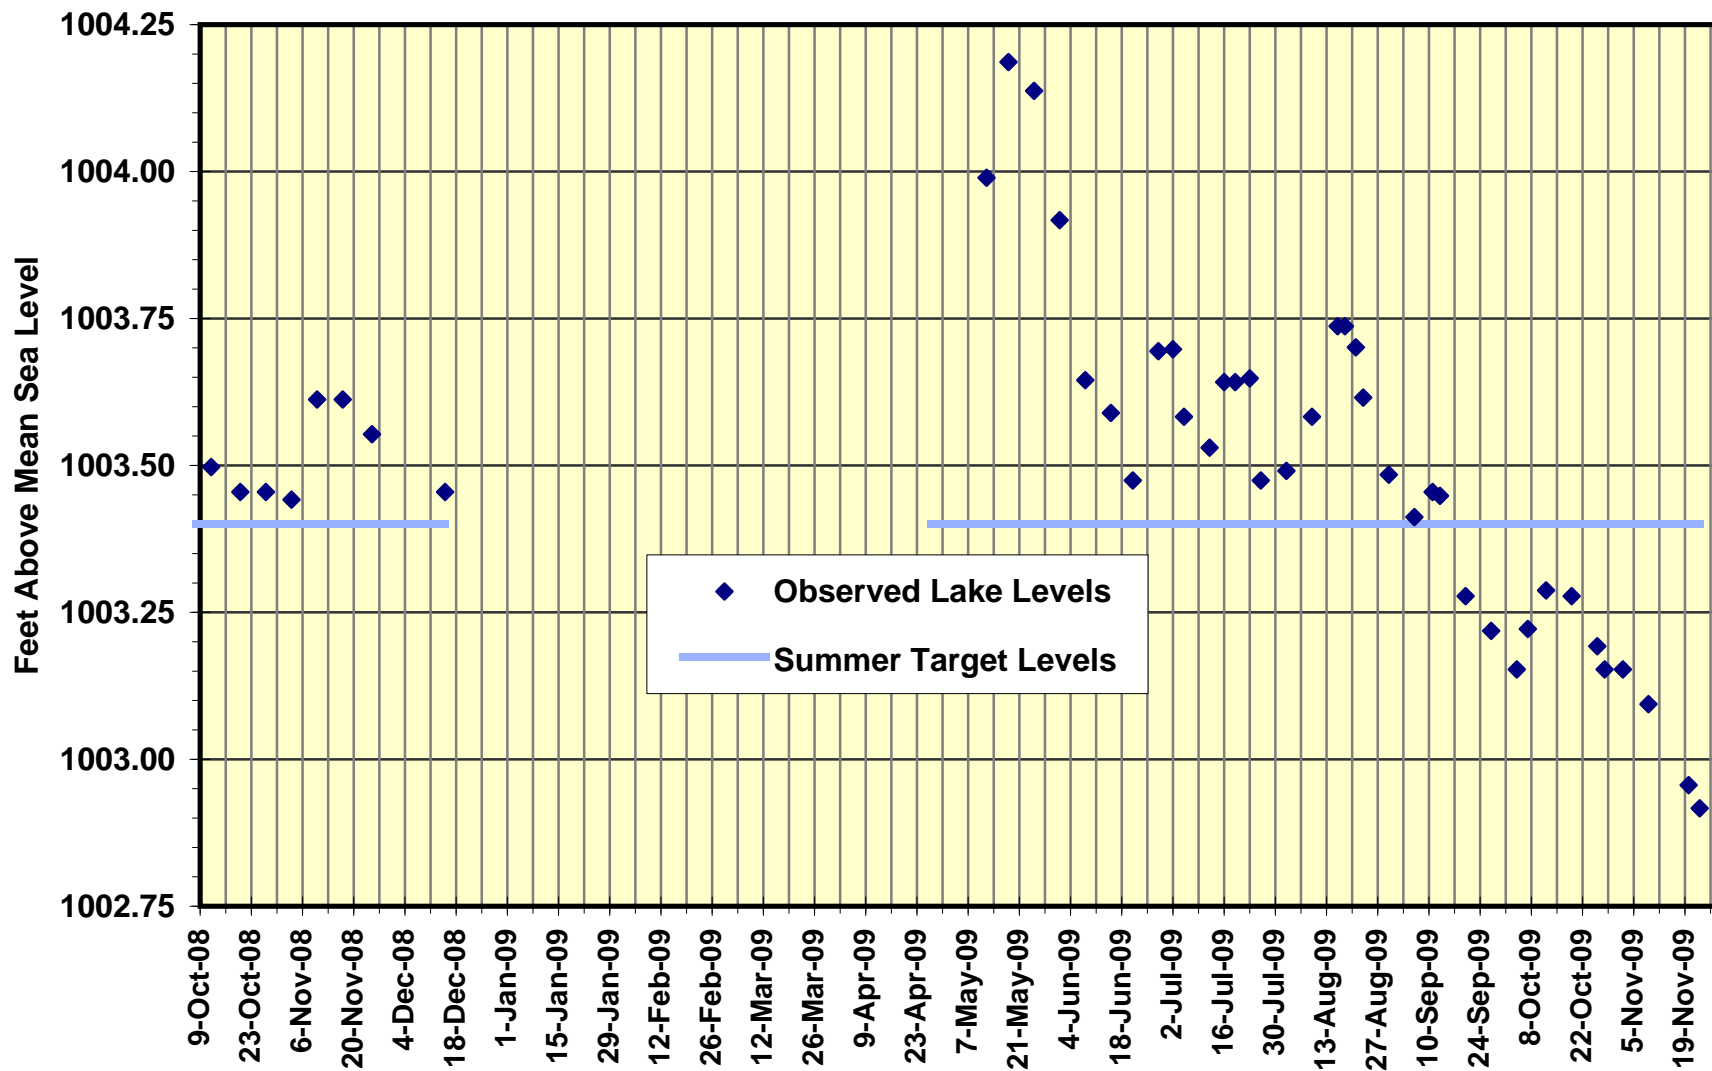

White Lake Levels --- 2008-2009