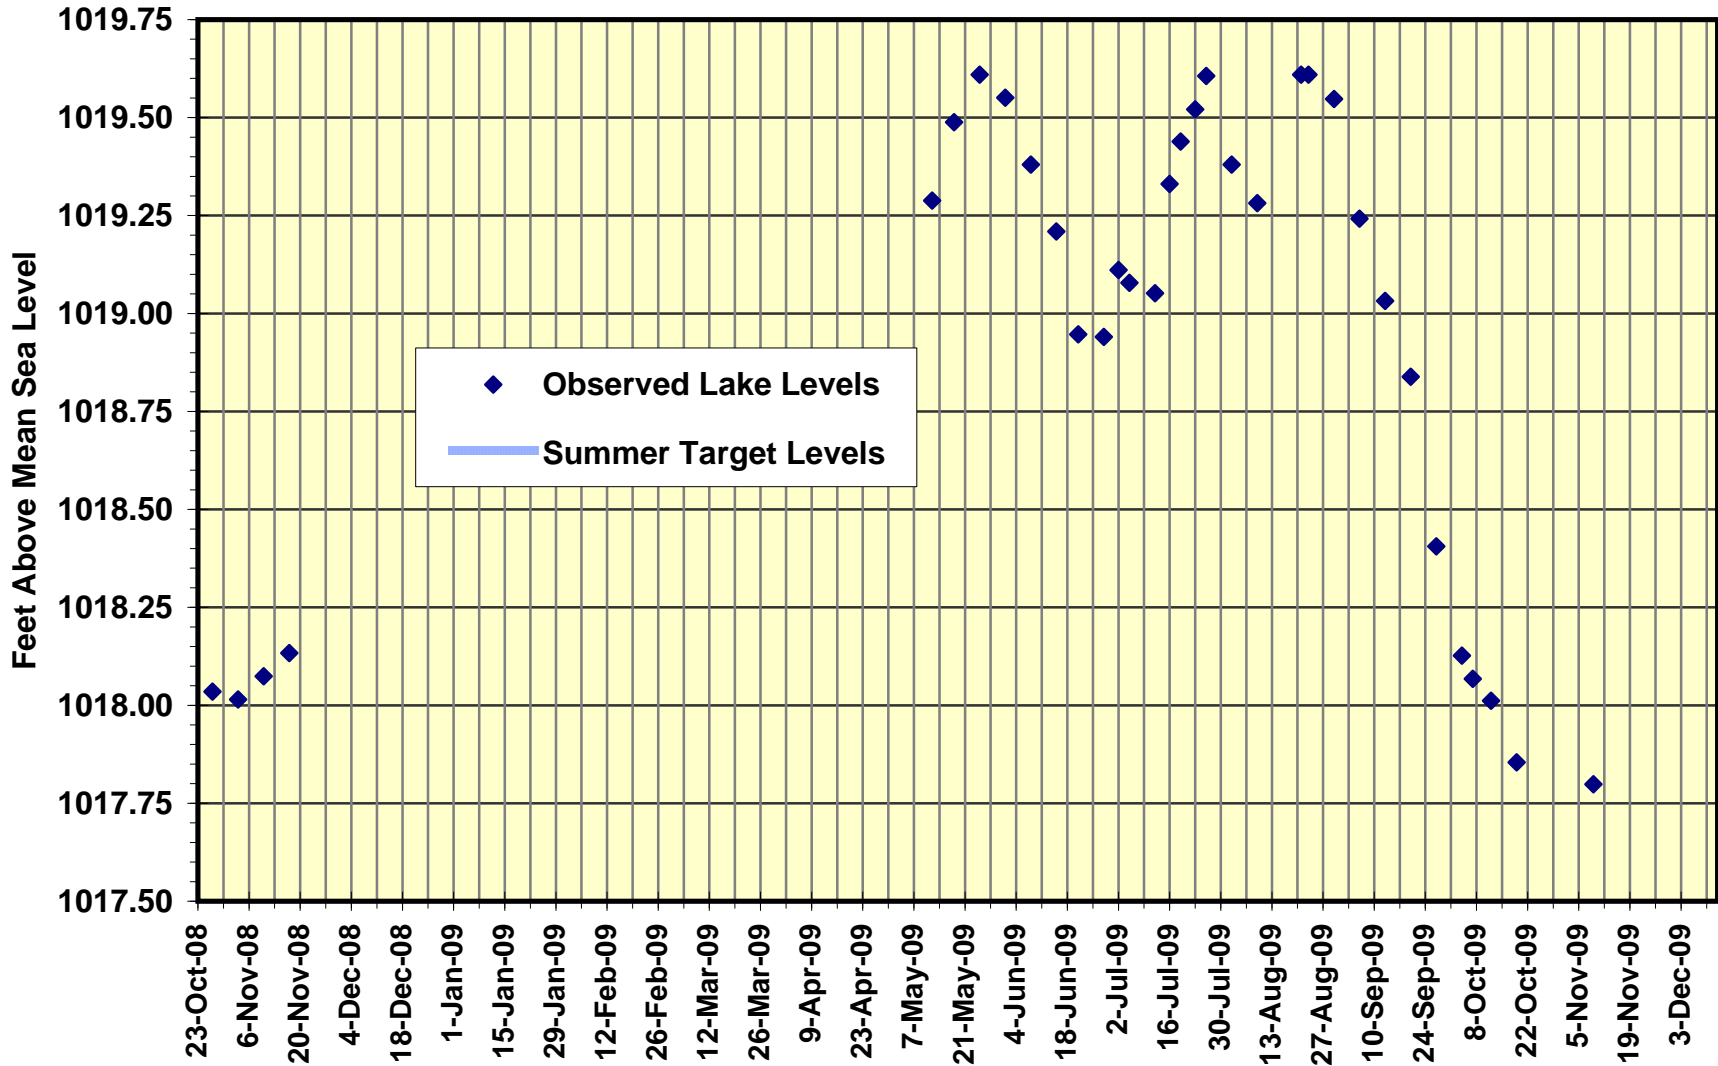

Betula Lake Levels --- 2008-2009

Big Whiteshell Lake Levels --- 2008-2009

Brereton Lake Levels --- 2008-2009

Caddy Lake Levels --- 2008-2009

Falcon Lake Levels --- 2008-2009

Jessica Lake Levels --- 2008-2009

Lone Island Lake Levels --- 2008-2009

Moose Lake Levels --- 2008-2009

Nutimik Lake Levels --- 2008-2009

Star Lake Levels --- 2008-2009

West Hawk Lake Levels --- 2008-2009

White Lake Levels --- 2008-2009

Winnipeg River Levels at Lac du Bonnet --- 2008-2009

Whiteshell River Flows at outlet of Jessica Lake --- 2008-2009

Bird River Flows at Outlet of Bird Lake --- 2008-2009