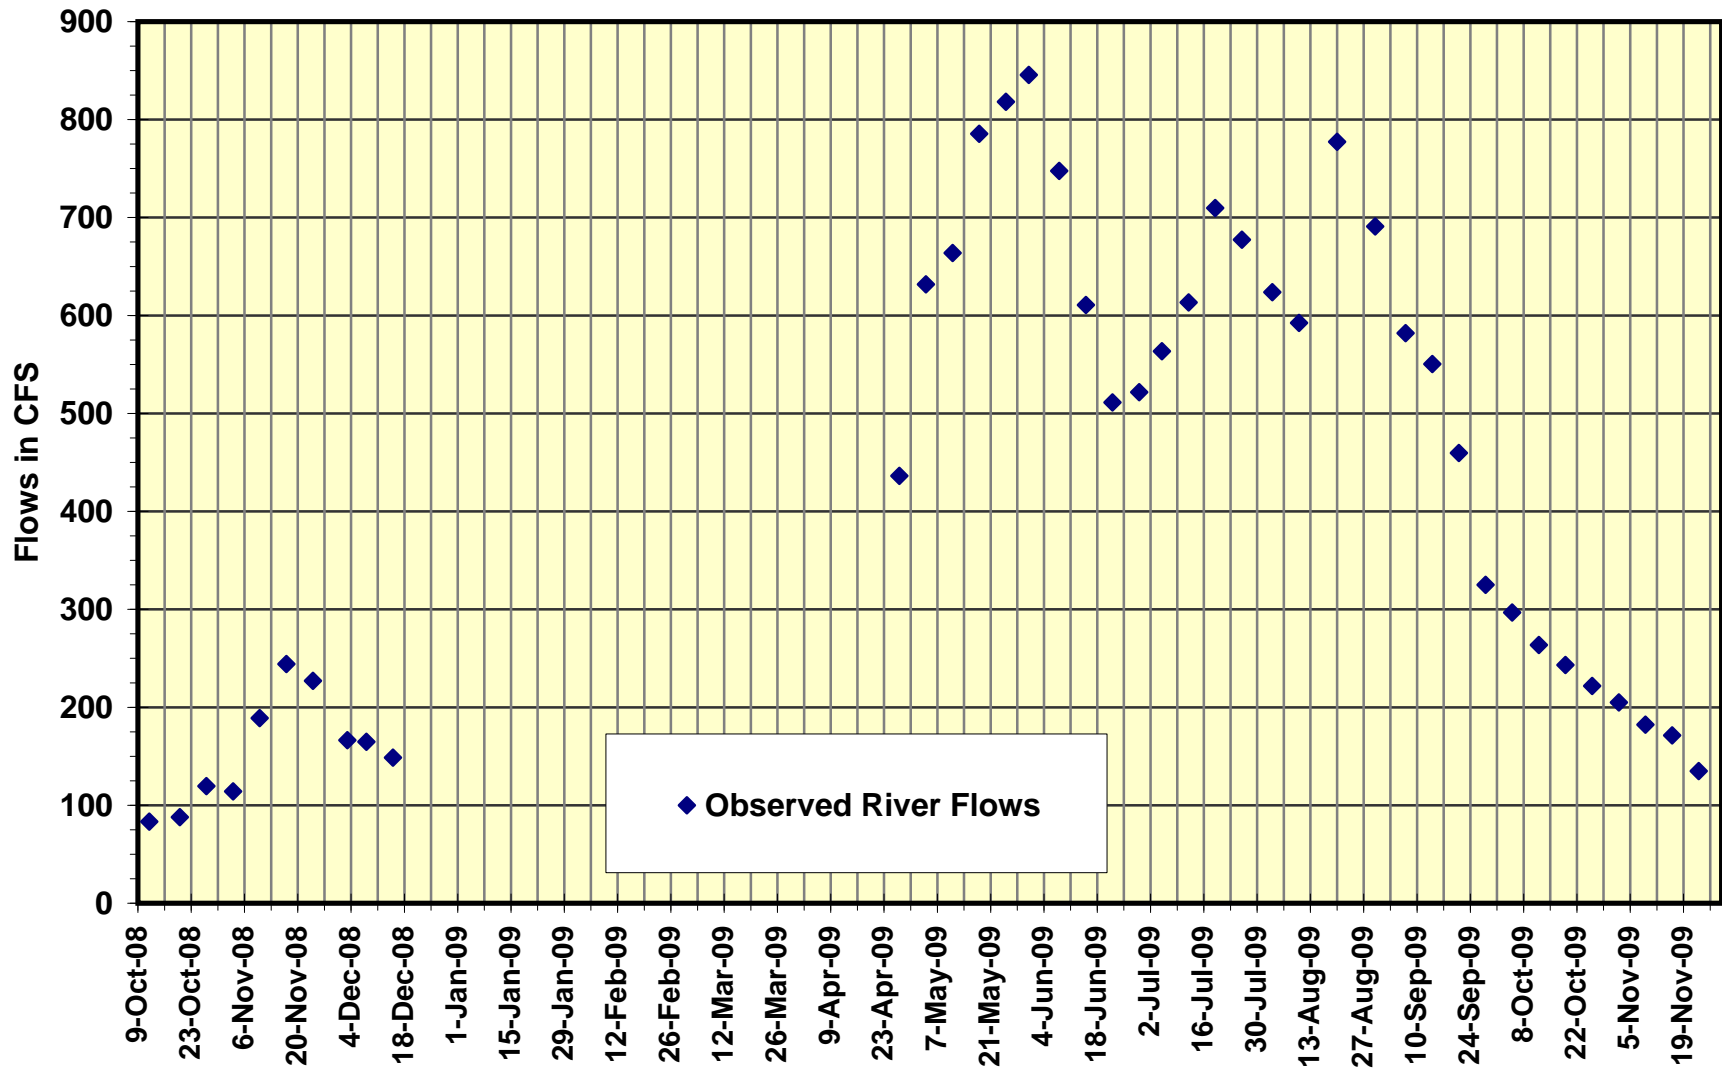

# West Hawk Lake Levels --- 2008-2009

# White Lake Levels --- 2008-2009

# Whiteshell River Flows at outlet of Jessica Lake --- 2008-2009