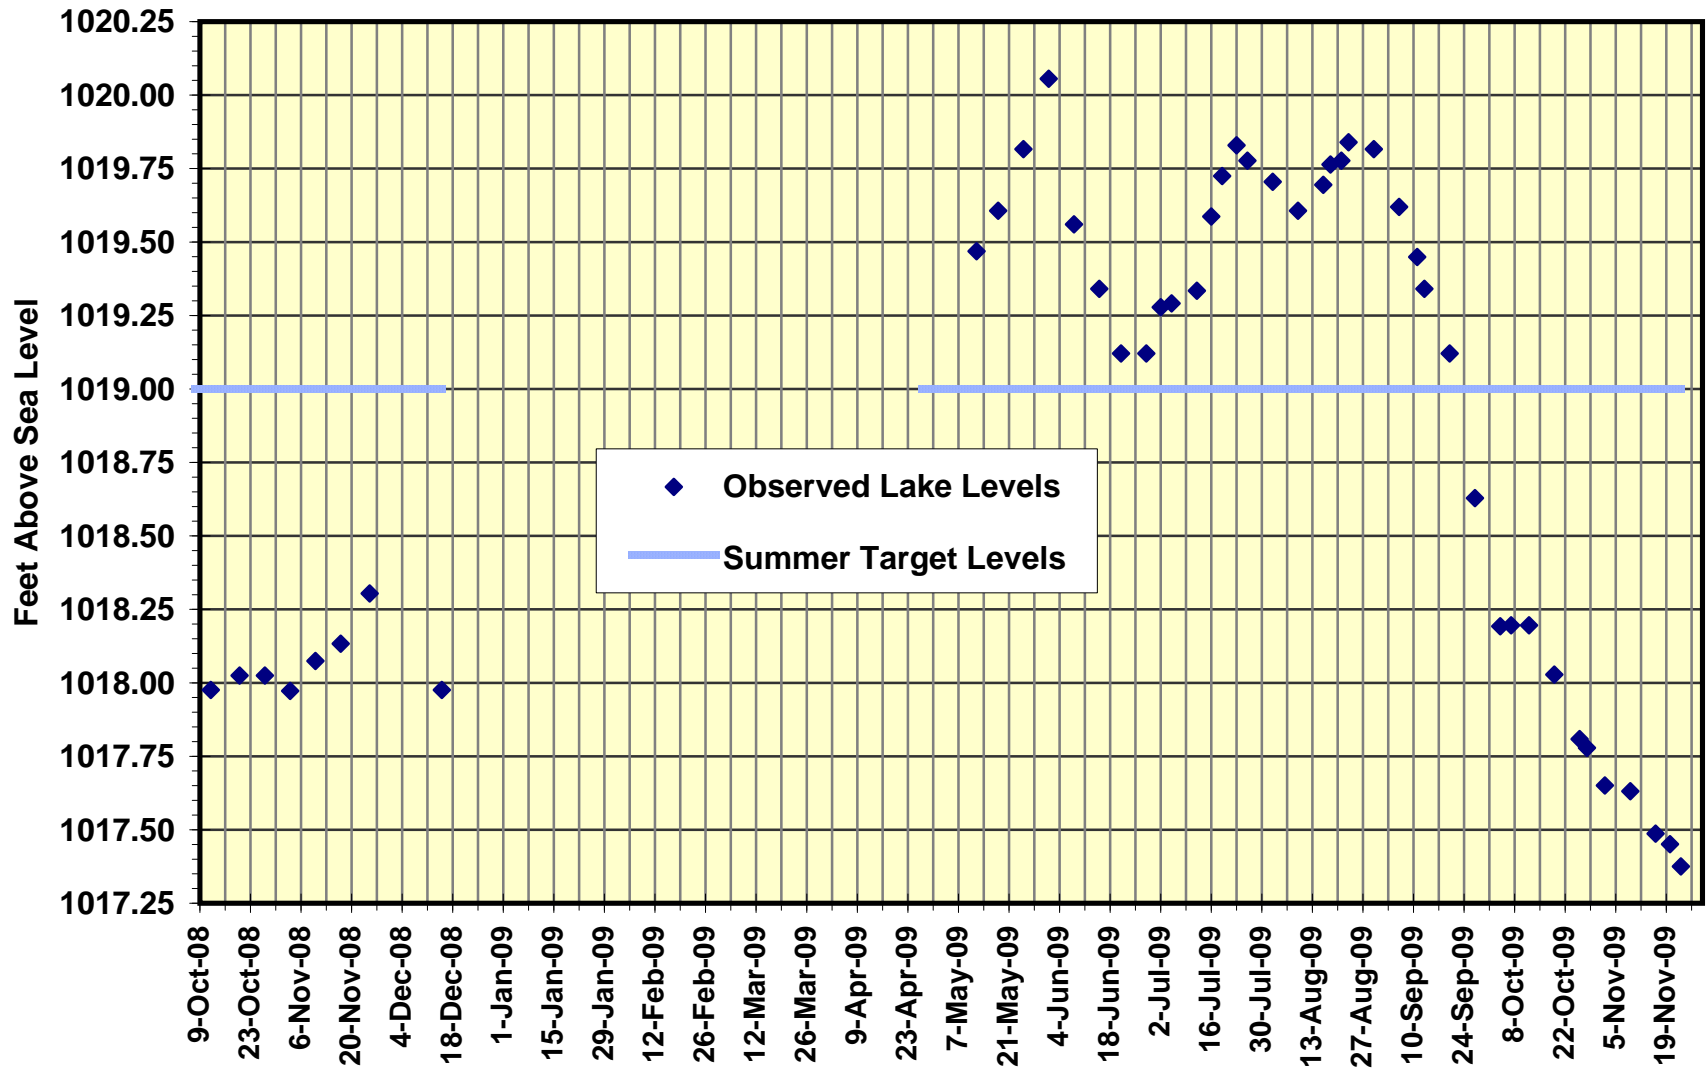

# Betula Lake Levels --- 2008-2009

# Big Whiteshell Lake Levels --- 2008-2009

### Brereton Lake Levels --- 2008-2009