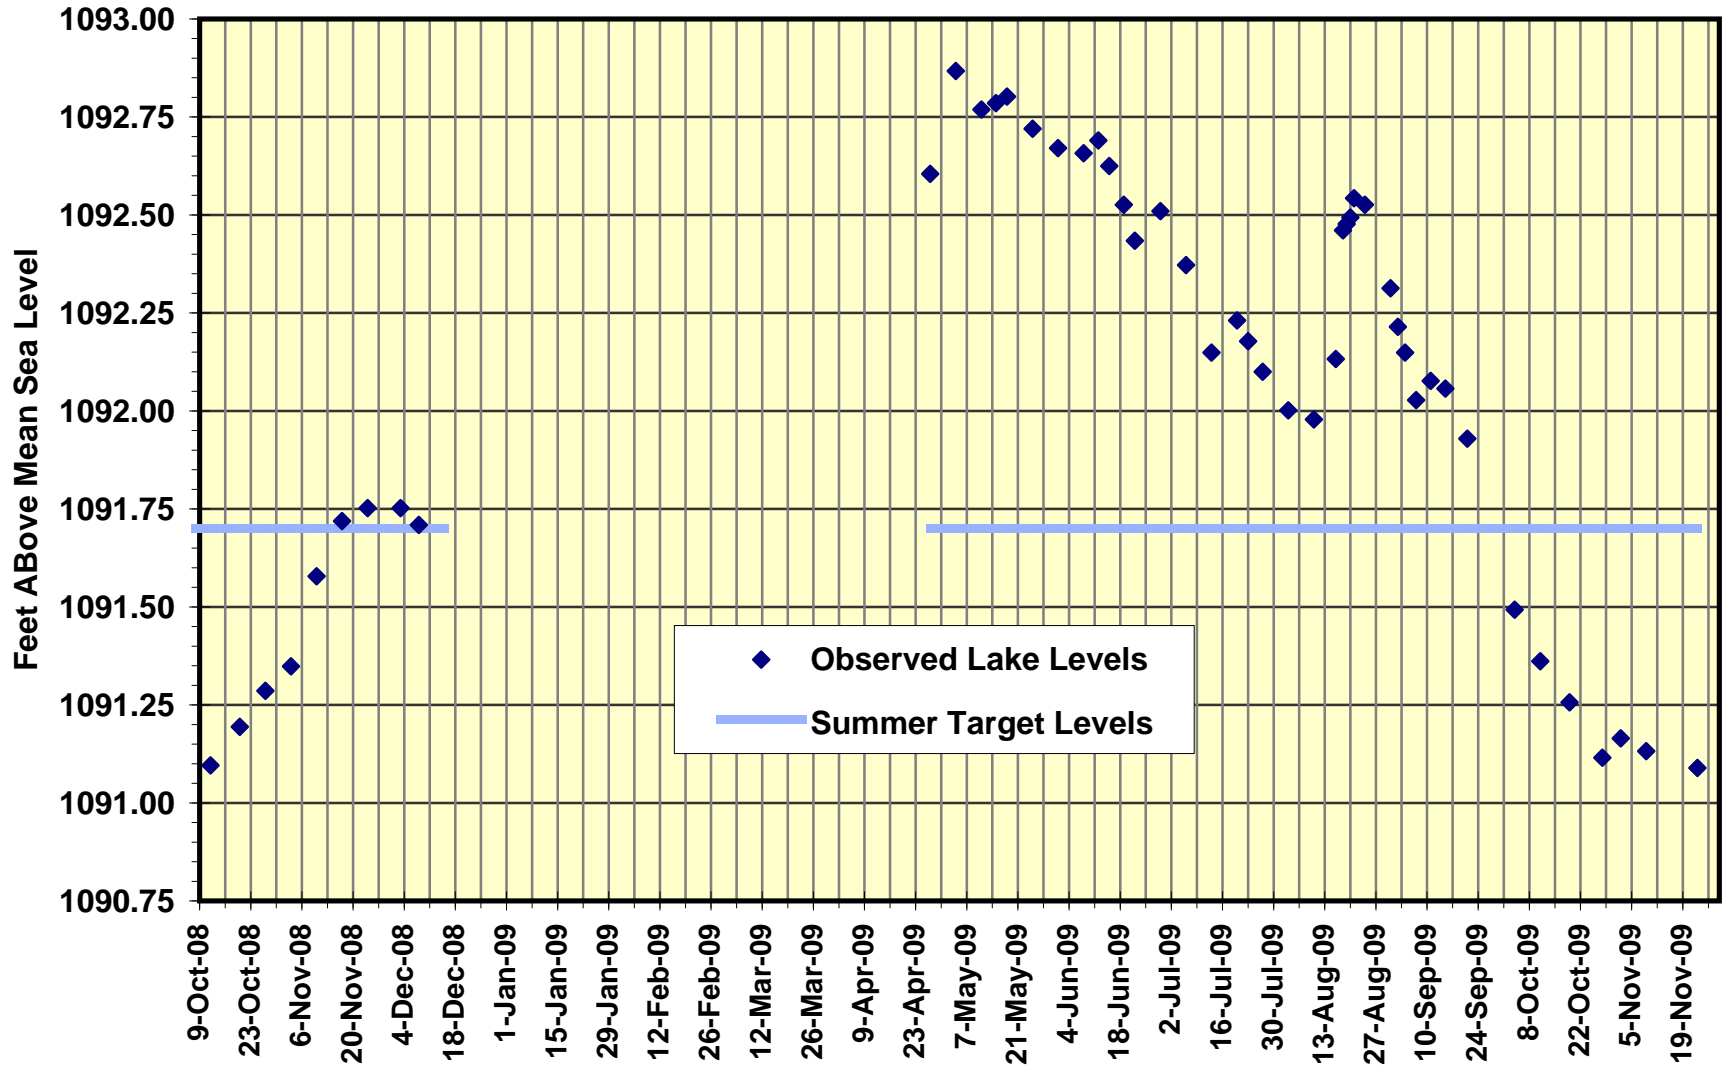

West Hawk Lake Levels --- 2008-2009