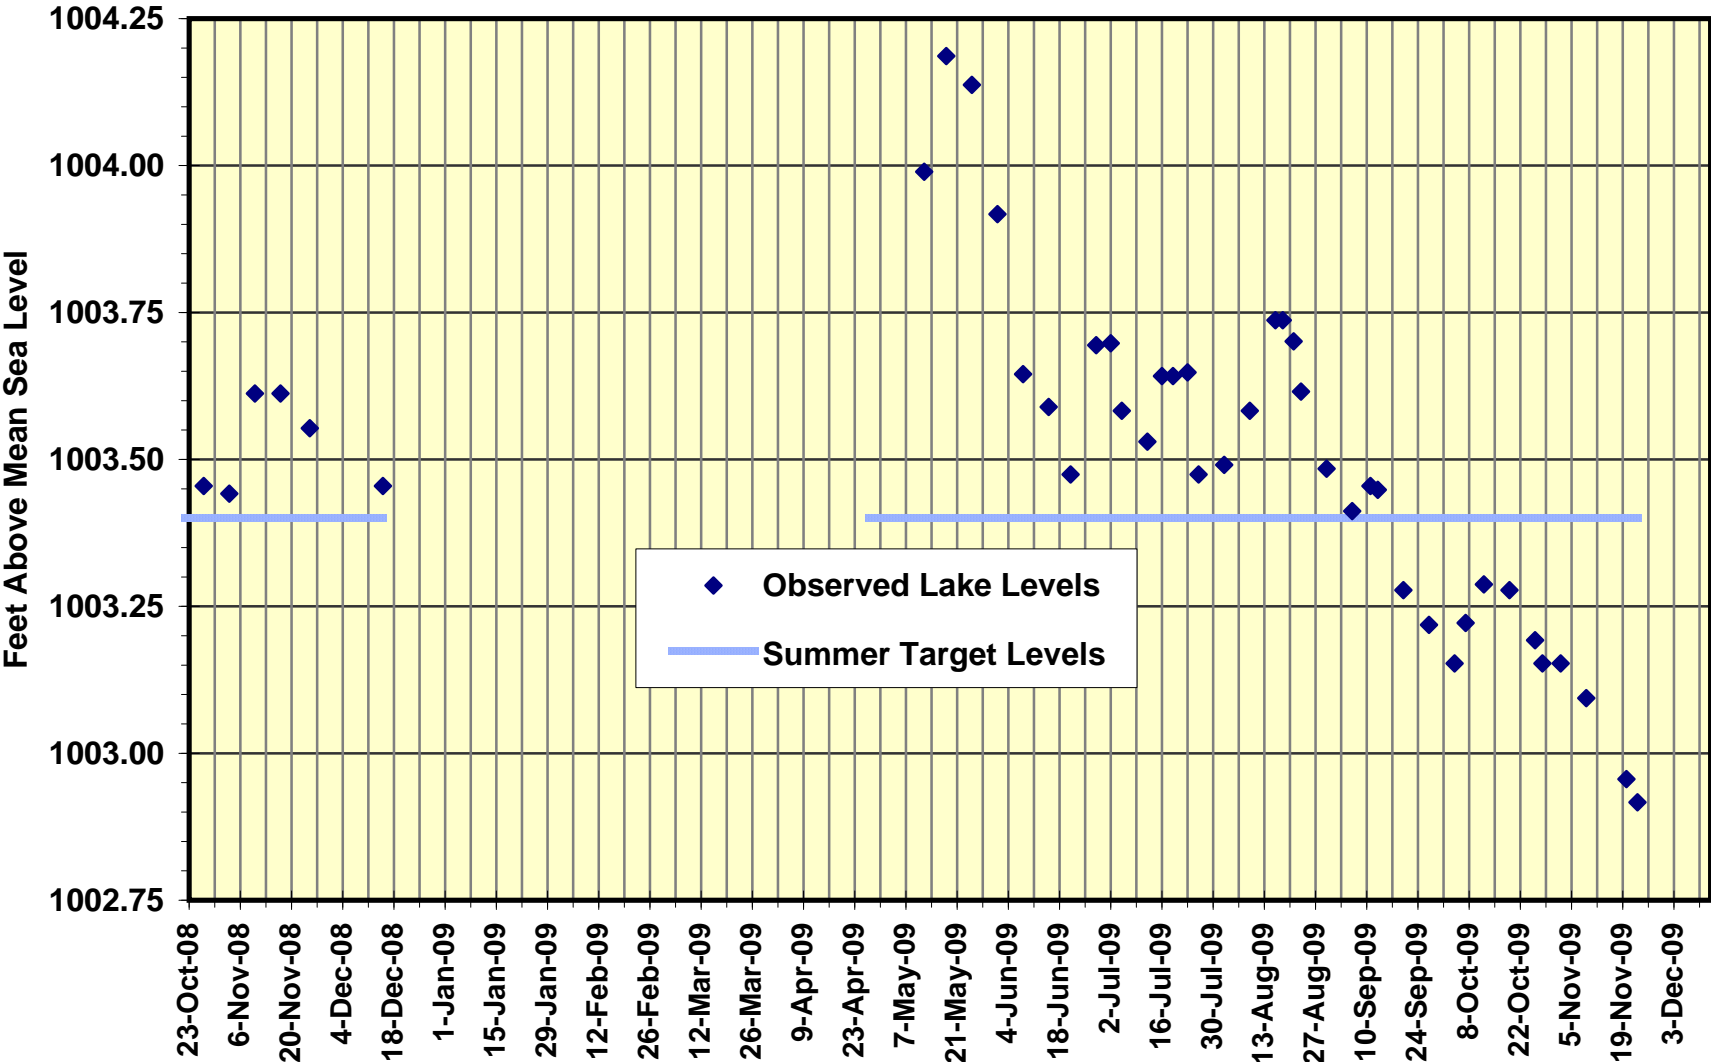

Betula Lake Levels --- 2008-2009

Big Whiteshell Lake Levels --- 2008-2009

Brereton Lake Levels --- 2008-2009

Caddy Lake Levels --- 2008-2009

Falcon Lake Levels --- 2008-2009

Jessica Lake Levels --- 2008-2009

Lone Island Lake Levels --- 2008-2009

Moose Lake Levels --- 2008-2009

Nutimik Lake Levels --- 2008-2009

Star Lake Levels --- 2008-2009

West Hawk Lake Levels --- 2008-2009

White Lake Levels --- 2008-2009

Winnipeg River Levels at Lac du Bonnet --- 2008-2009

Whiteshell River Flows at outlet of Jessica Lake --- 2008-2009

Bird River Flows at Outlet of Bird Lake --- 2008-2009