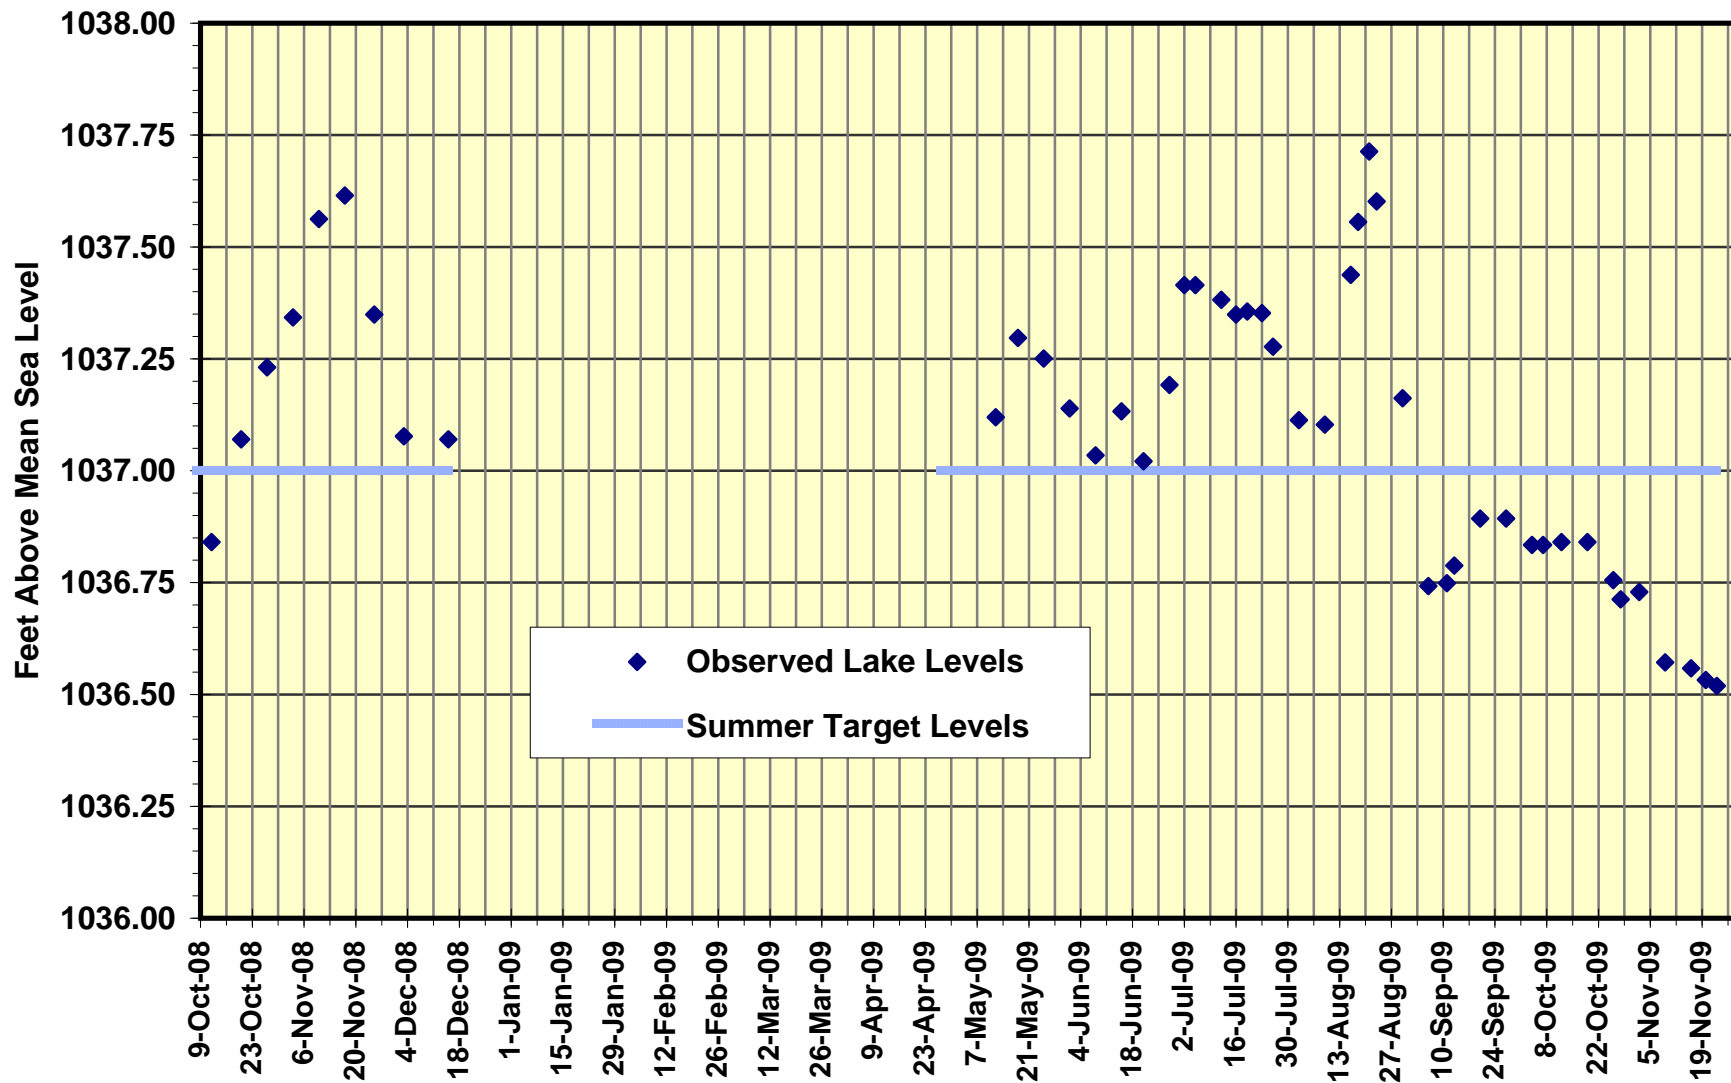

# Betula Lake Levels --- 2008-2009

# Big Whiteshell Lake Levels --- 2008-2009

### Brereton Lake Levels --- 2008-2009

# White Lake Levels --- 2008-2009