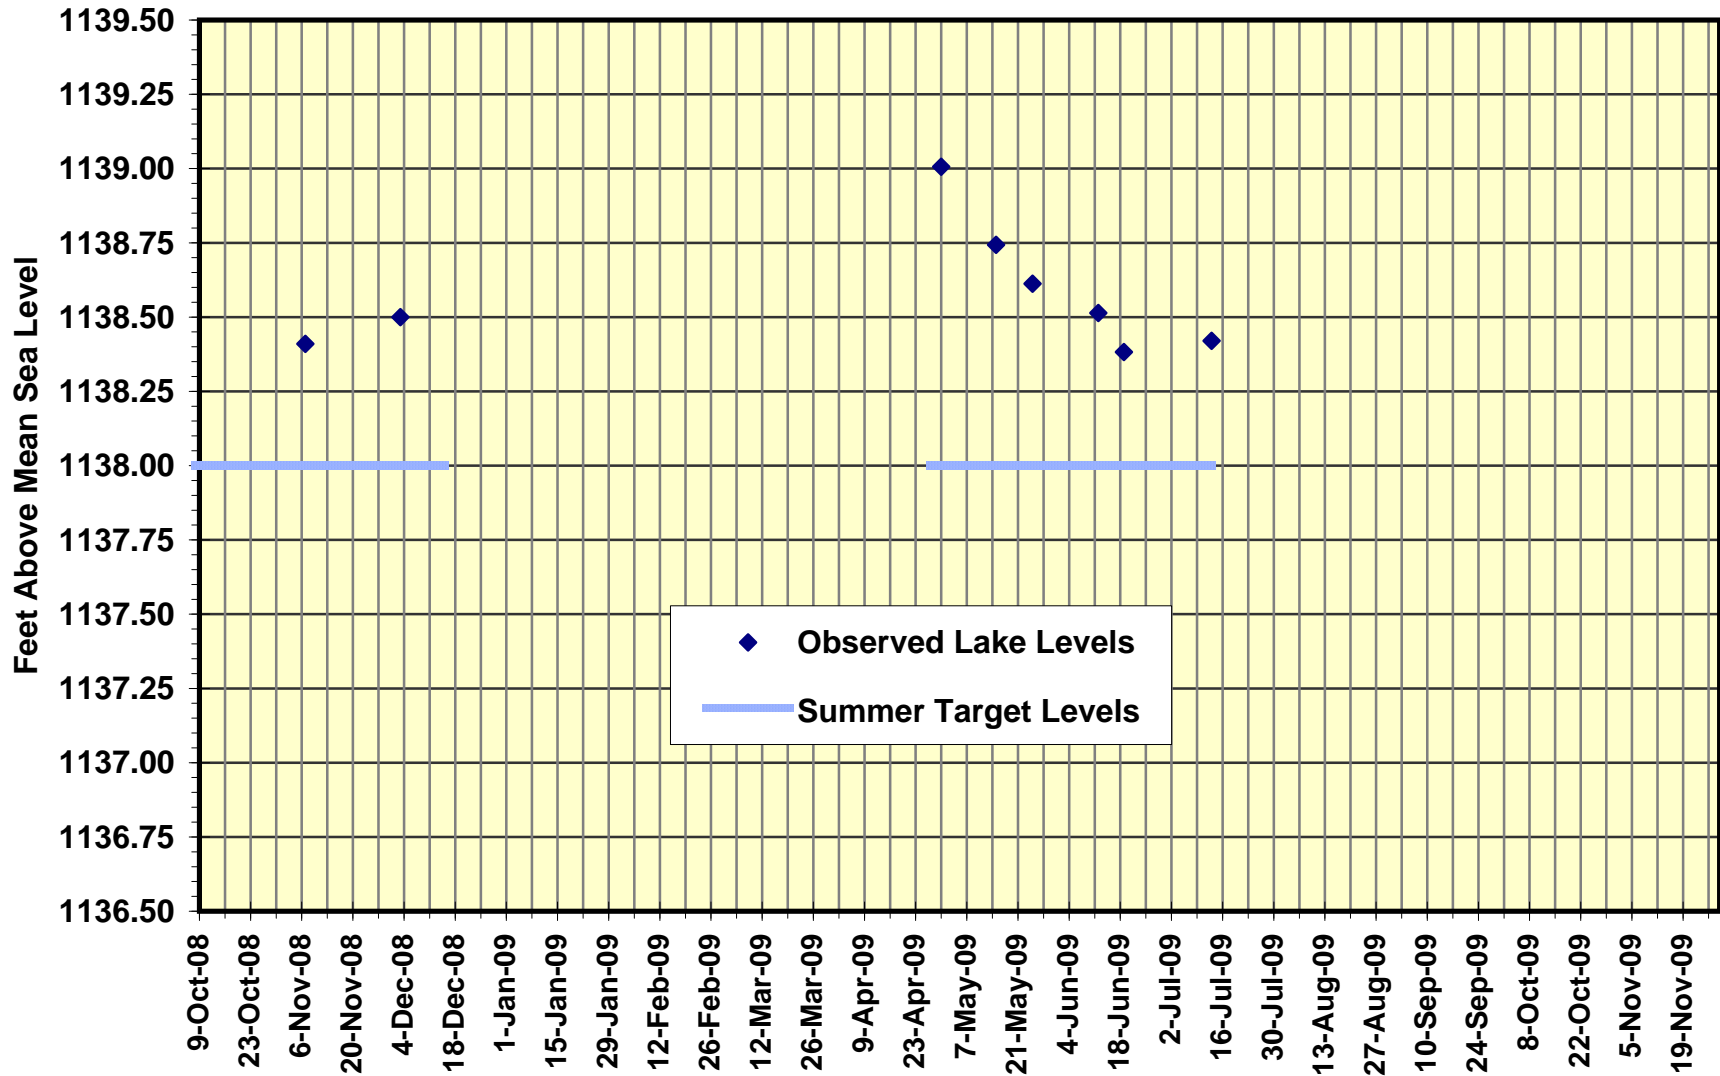

Moose Lake Levels --- 2008-2009