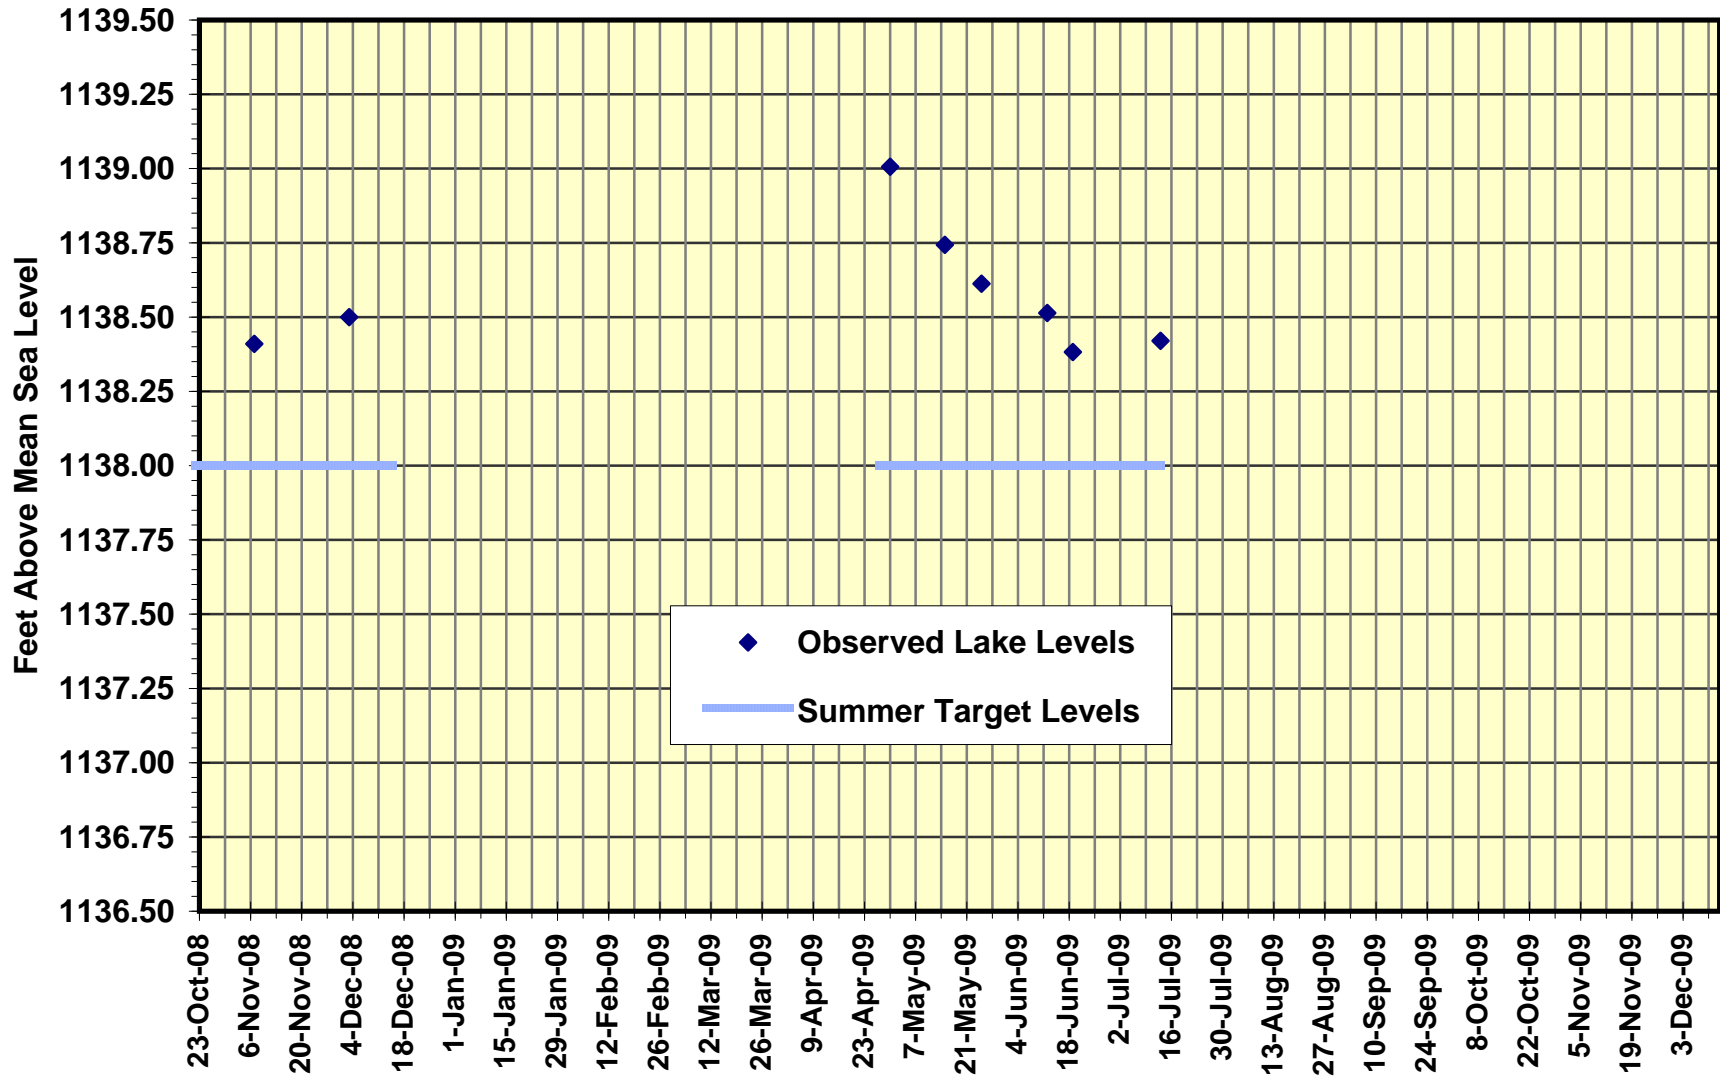

Betula Lake Levels --- 2008-2009

Big Whiteshell Lake Levels --- 2008-2009

Brereton Lake Levels --- 2008-2009

Caddy Lake Levels --- 2008-2009

Falcon Lake Levels --- 2008-2009

Jessica Lake Levels --- 2008-2009

Lone Island Lake Levels --- 2008-2009

Moose Lake Levels --- 2008-2009

Nutimik Lake Levels --- 2008-2009

Star Lake Levels --- 2008-2009

West Hawk Lake Levels --- 2008-2009

White Lake Levels --- 2008-2009

Winnipeg River Levels at Lac du Bonnet --- 2008-2009

Whiteshell River Flows at outlet of Jessica Lake --- 2008-2009

Bird River Flows at Outlet of Bird Lake --- 2008-2009