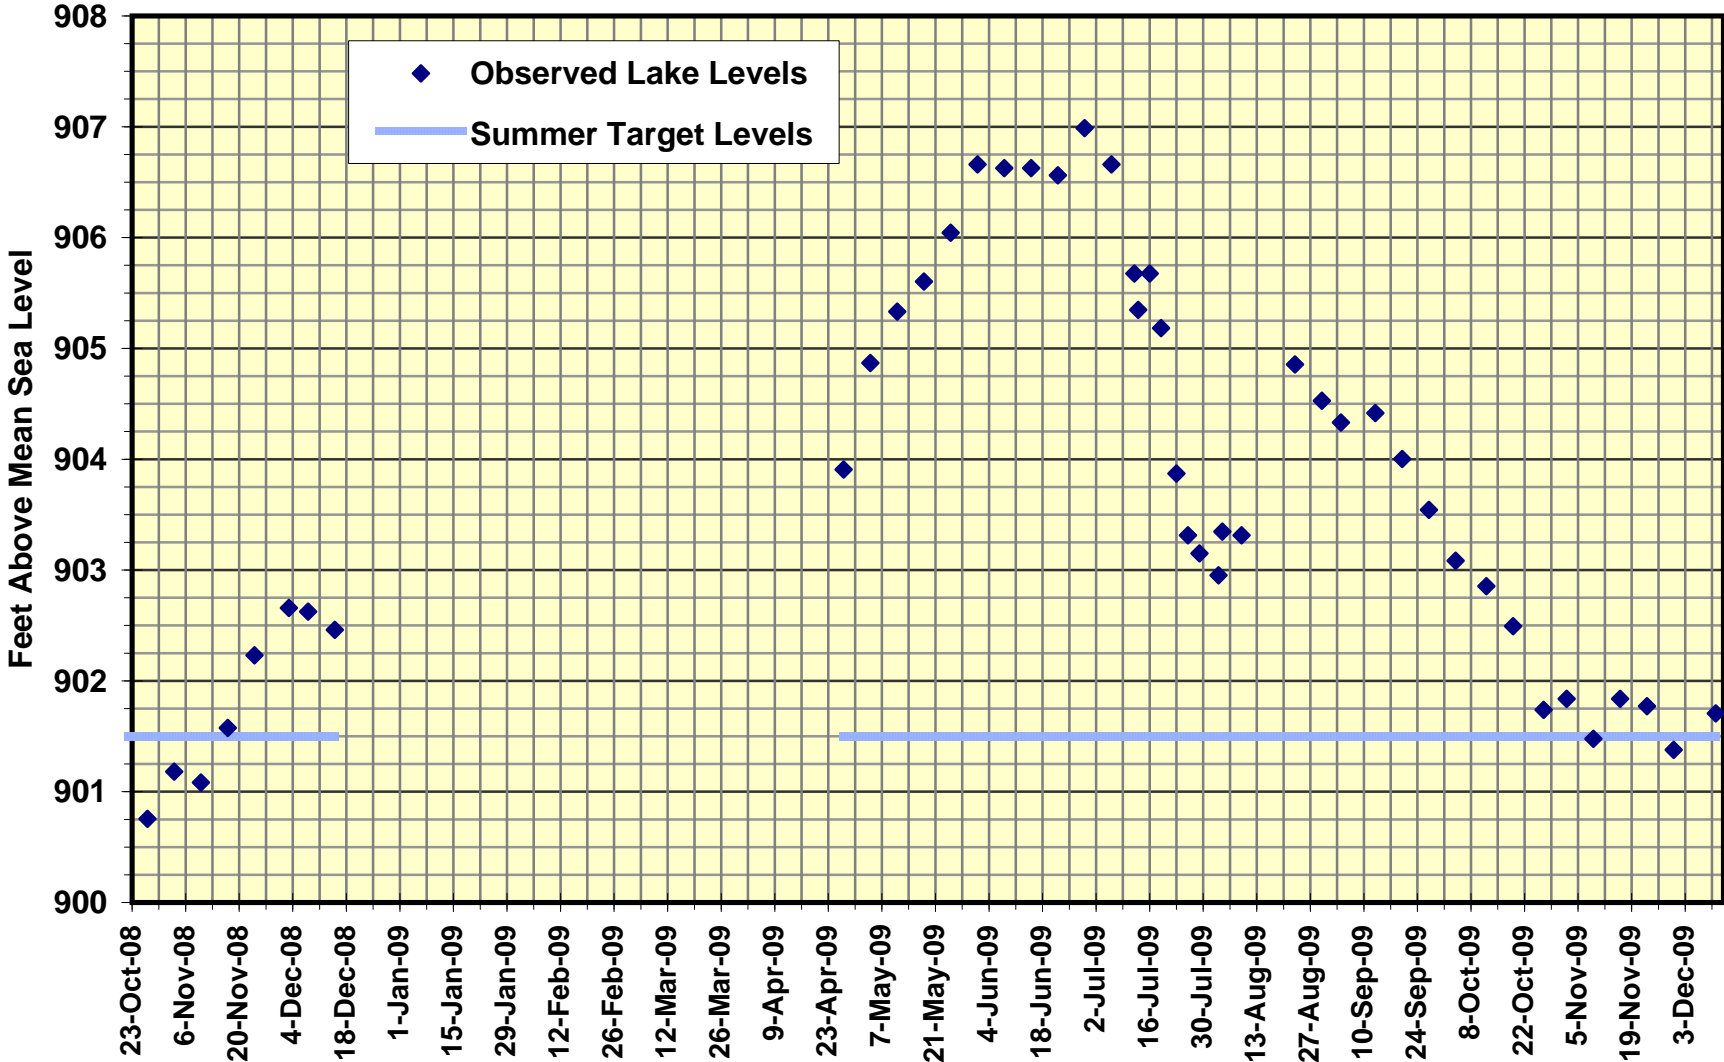

Betula Lake Levels --- 2008-2009

Big Whiteshell Lake Levels --- 2008-2009

Brereton Lake Levels --- 2008-2009

Caddy Lake Levels --- 2008-2009

Falcon Lake Levels --- 2008-2009

Jessica Lake Levels --- 2008-2009

Lone Island Lake Levels --- 2008-2009

Moose Lake Levels --- 2008-2009

Nutimik Lake Levels --- 2008-2009

Star Lake Levels --- 2008-2009

West Hawk Lake Levels --- 2008-2009

White Lake Levels --- 2008-2009

Winnipeg River Levels at Lac du Bonnet --- 2008-2009

Whiteshell River Flows at outlet of Jessica Lake --- 2008-2009

Bird River Flows at Outlet of Bird Lake --- 2008-2009