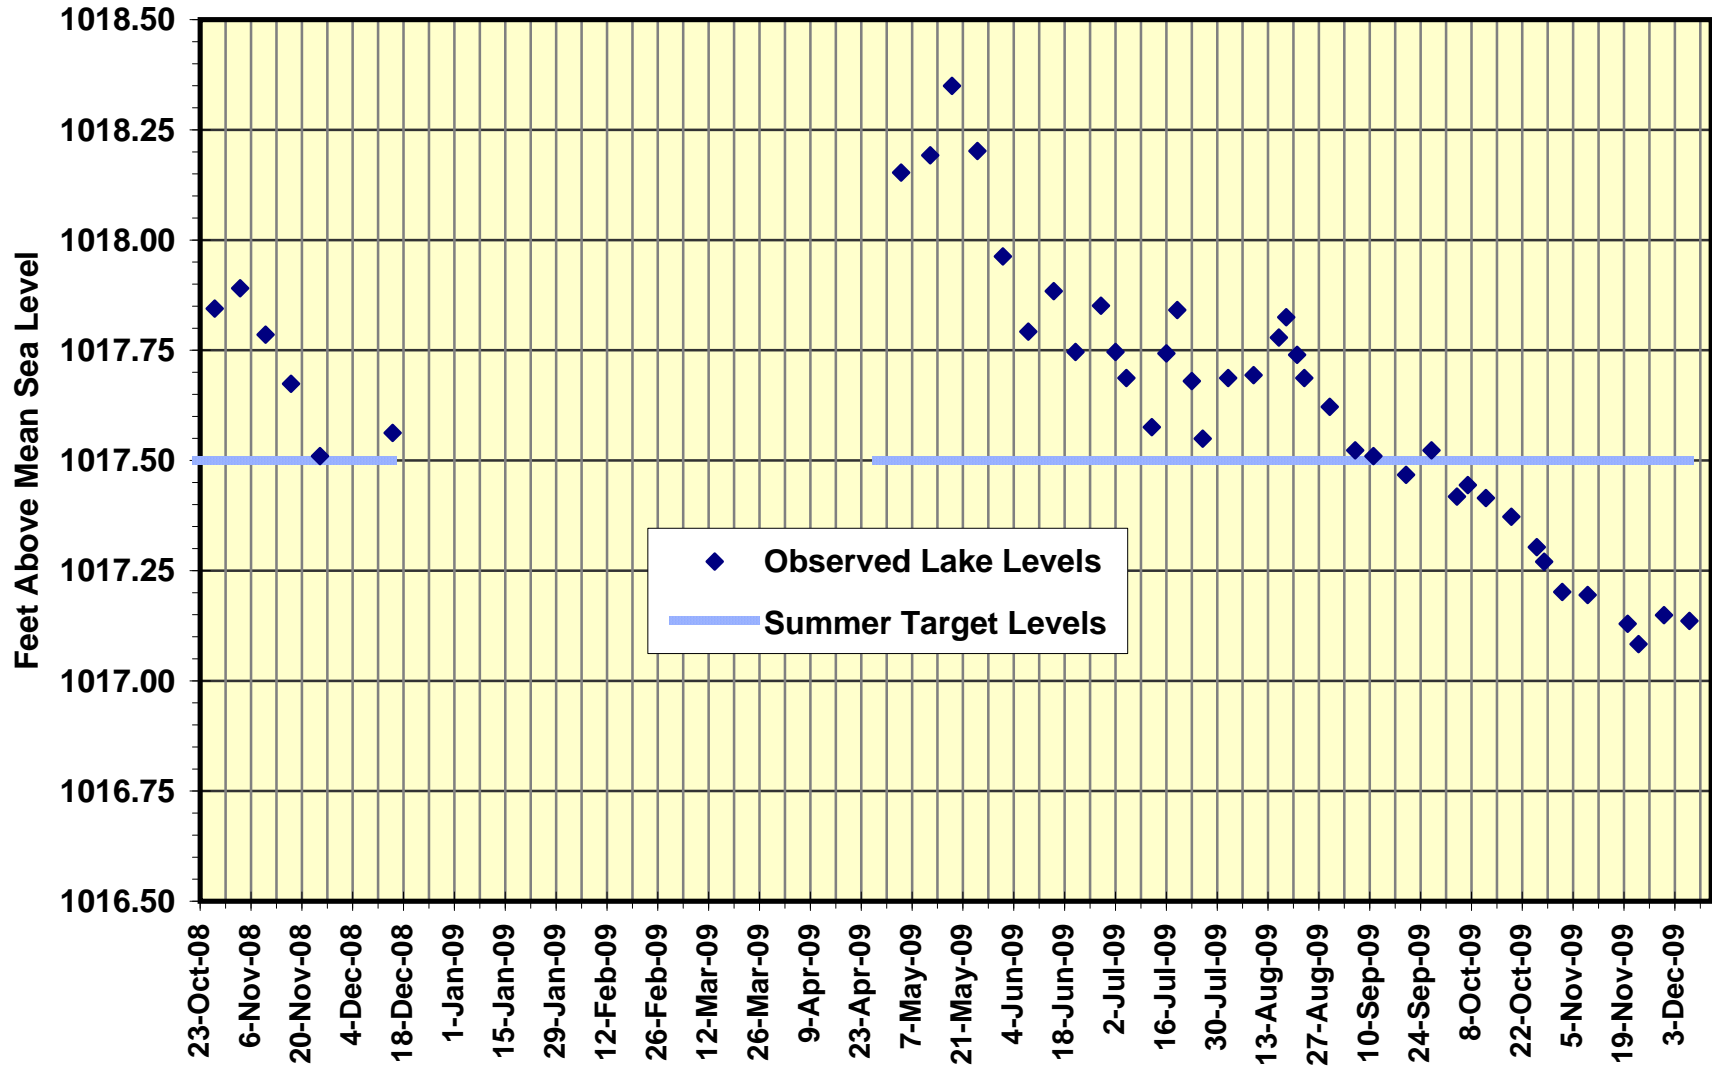

Betula Lake Levels --- 2008-2009

Big Whiteshell Lake Levels --- 2008-2009

Brereton Lake Levels --- 2008-2009

Caddy Lake Levels --- 2008-2009

Falcon Lake Levels --- 2008-2009

Jessica Lake Levels --- 2008-2009

Lone Island Lake Levels --- 2008-2009

Moose Lake Levels --- 2008-2009

Nutimik Lake Levels --- 2008-2009

Star Lake Levels --- 2008-2009

West Hawk Lake Levels --- 2008-2009

White Lake Levels --- 2008-2009

Winnipeg River Levels at Lac du Bonnet --- 2008-2009

Whiteshell River Flows at outlet of Jessica Lake --- 2008-2009

Bird River Flows at Outlet of Bird Lake --- 2008-2009