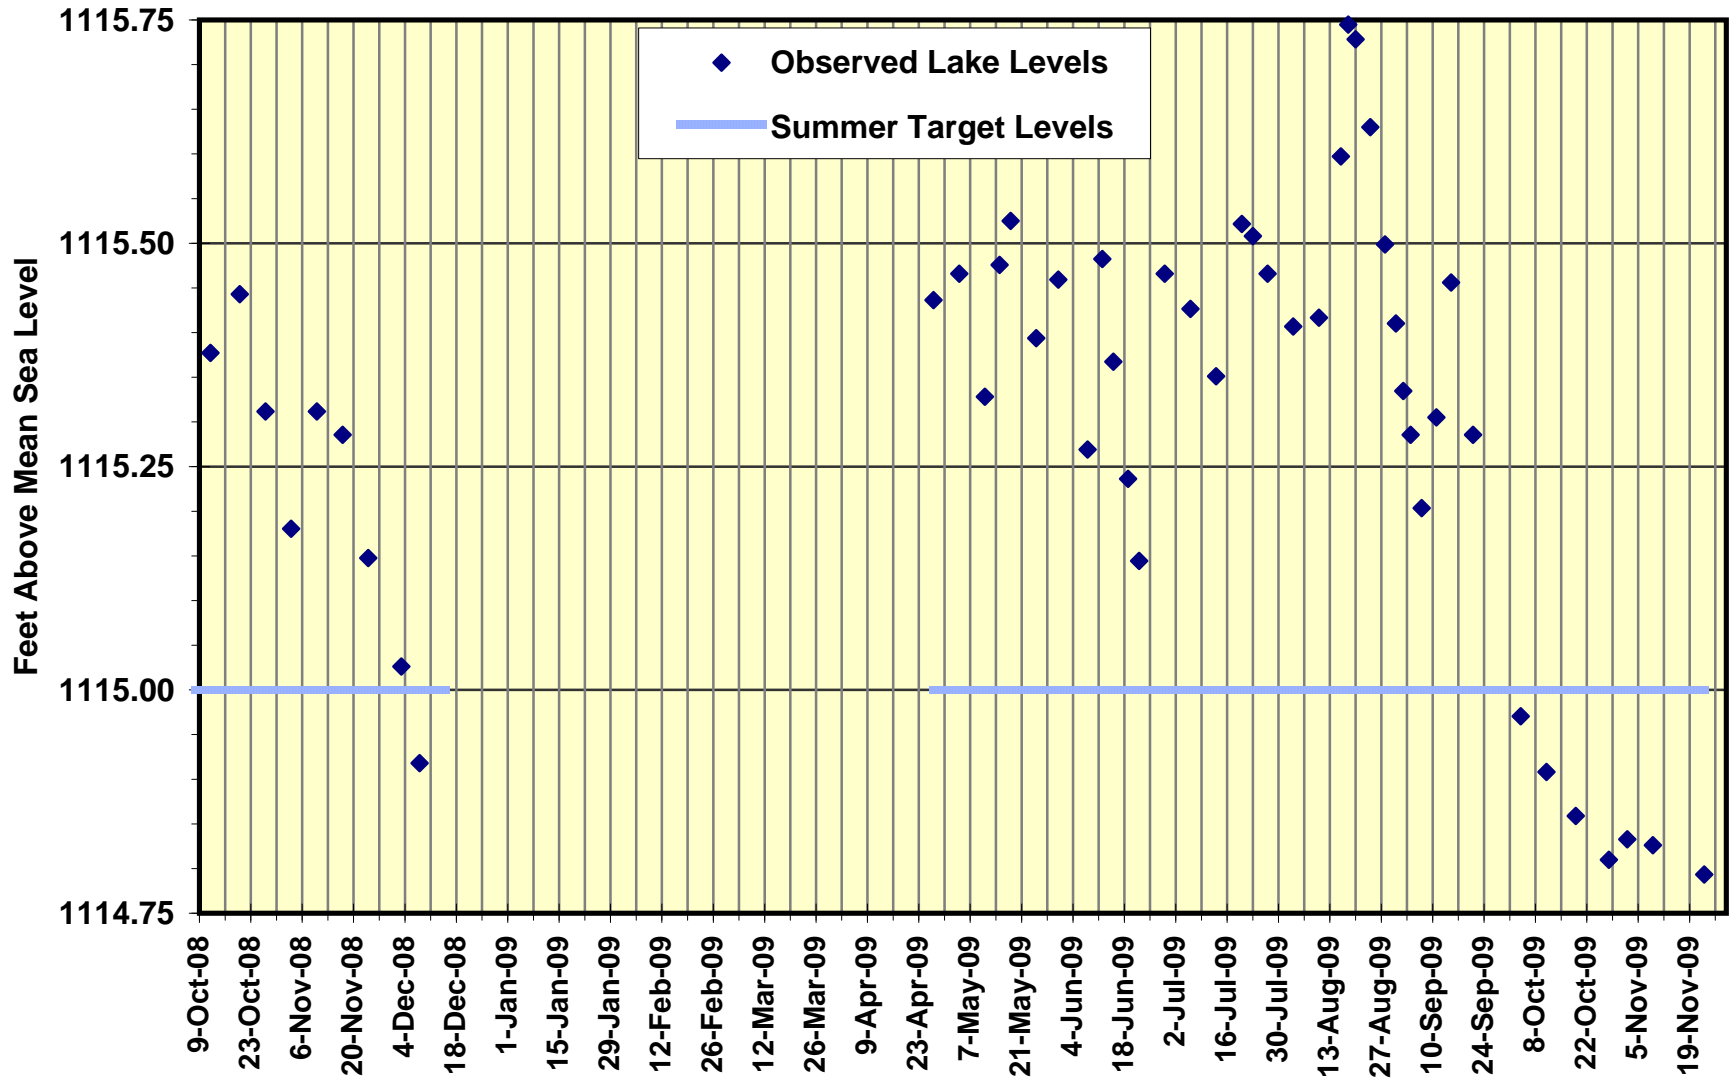

Star Lake Levels --- 2008-2009