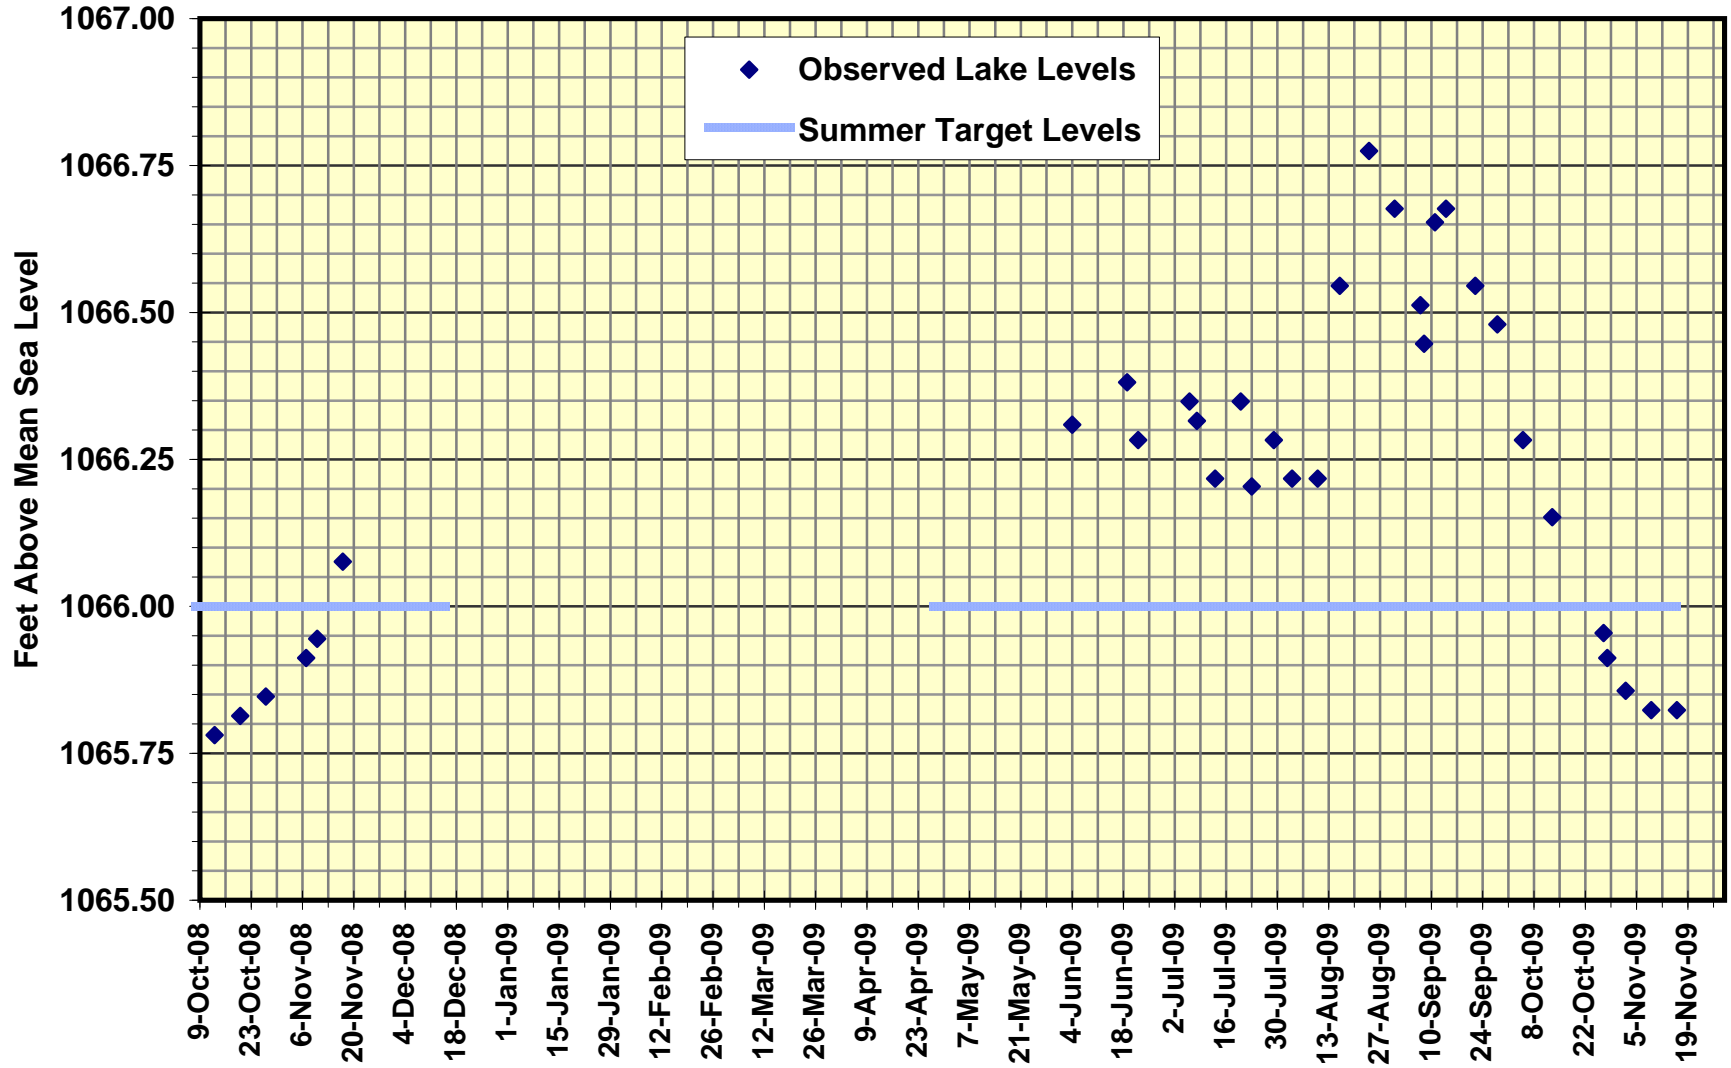

Falcon Lake Levels --- 2008-2009