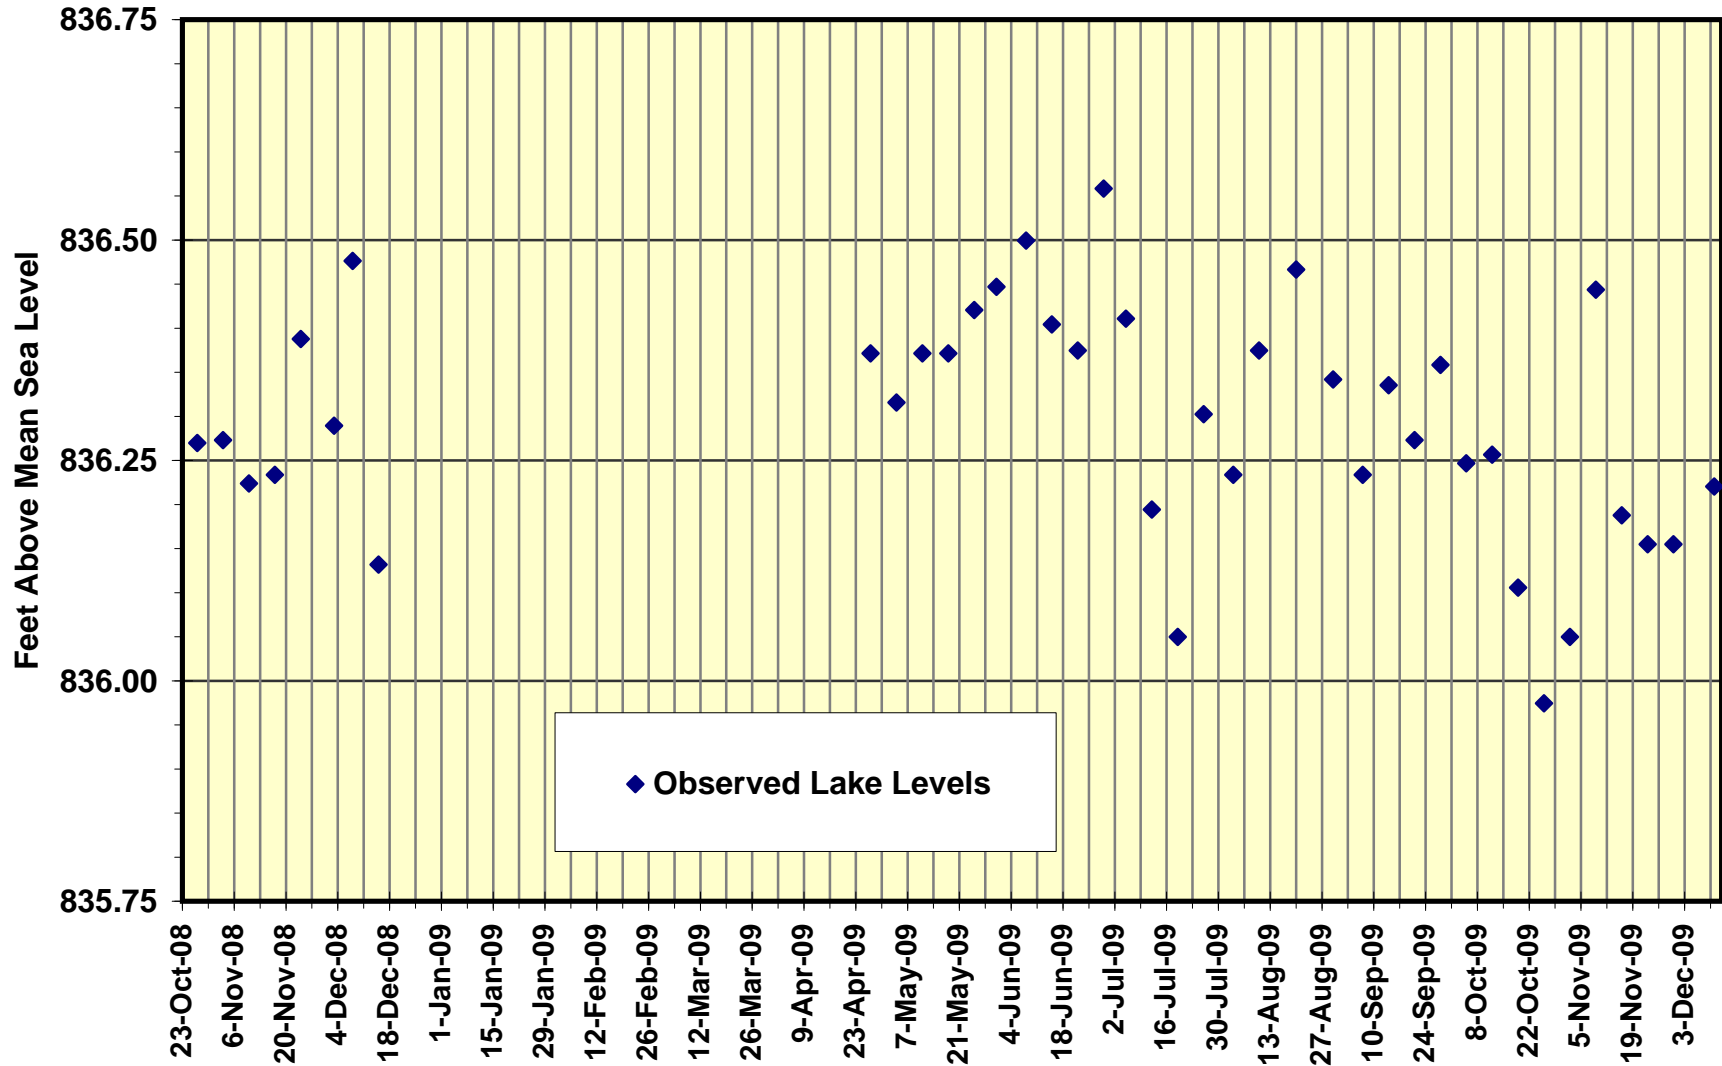

Betula Lake Levels --- 2008-2009

Big Whiteshell Lake Levels --- 2008-2009

Brereton Lake Levels --- 2008-2009

Caddy Lake Levels --- 2008-2009

Falcon Lake Levels --- 2008-2009

Jessica Lake Levels --- 2008-2009

Lone Island Lake Levels --- 2008-2009

Moose Lake Levels --- 2008-2009

Nutimik Lake Levels --- 2008-2009

Star Lake Levels --- 2008-2009

West Hawk Lake Levels --- 2008-2009

White Lake Levels --- 2008-2009

Winnipeg River Levels at Lac du Bonnet --- 2008-2009

Whiteshell River Flows at outlet of Jessica Lake --- 2008-2009

Bird River Flows at Outlet of Bird Lake --- 2008-2009