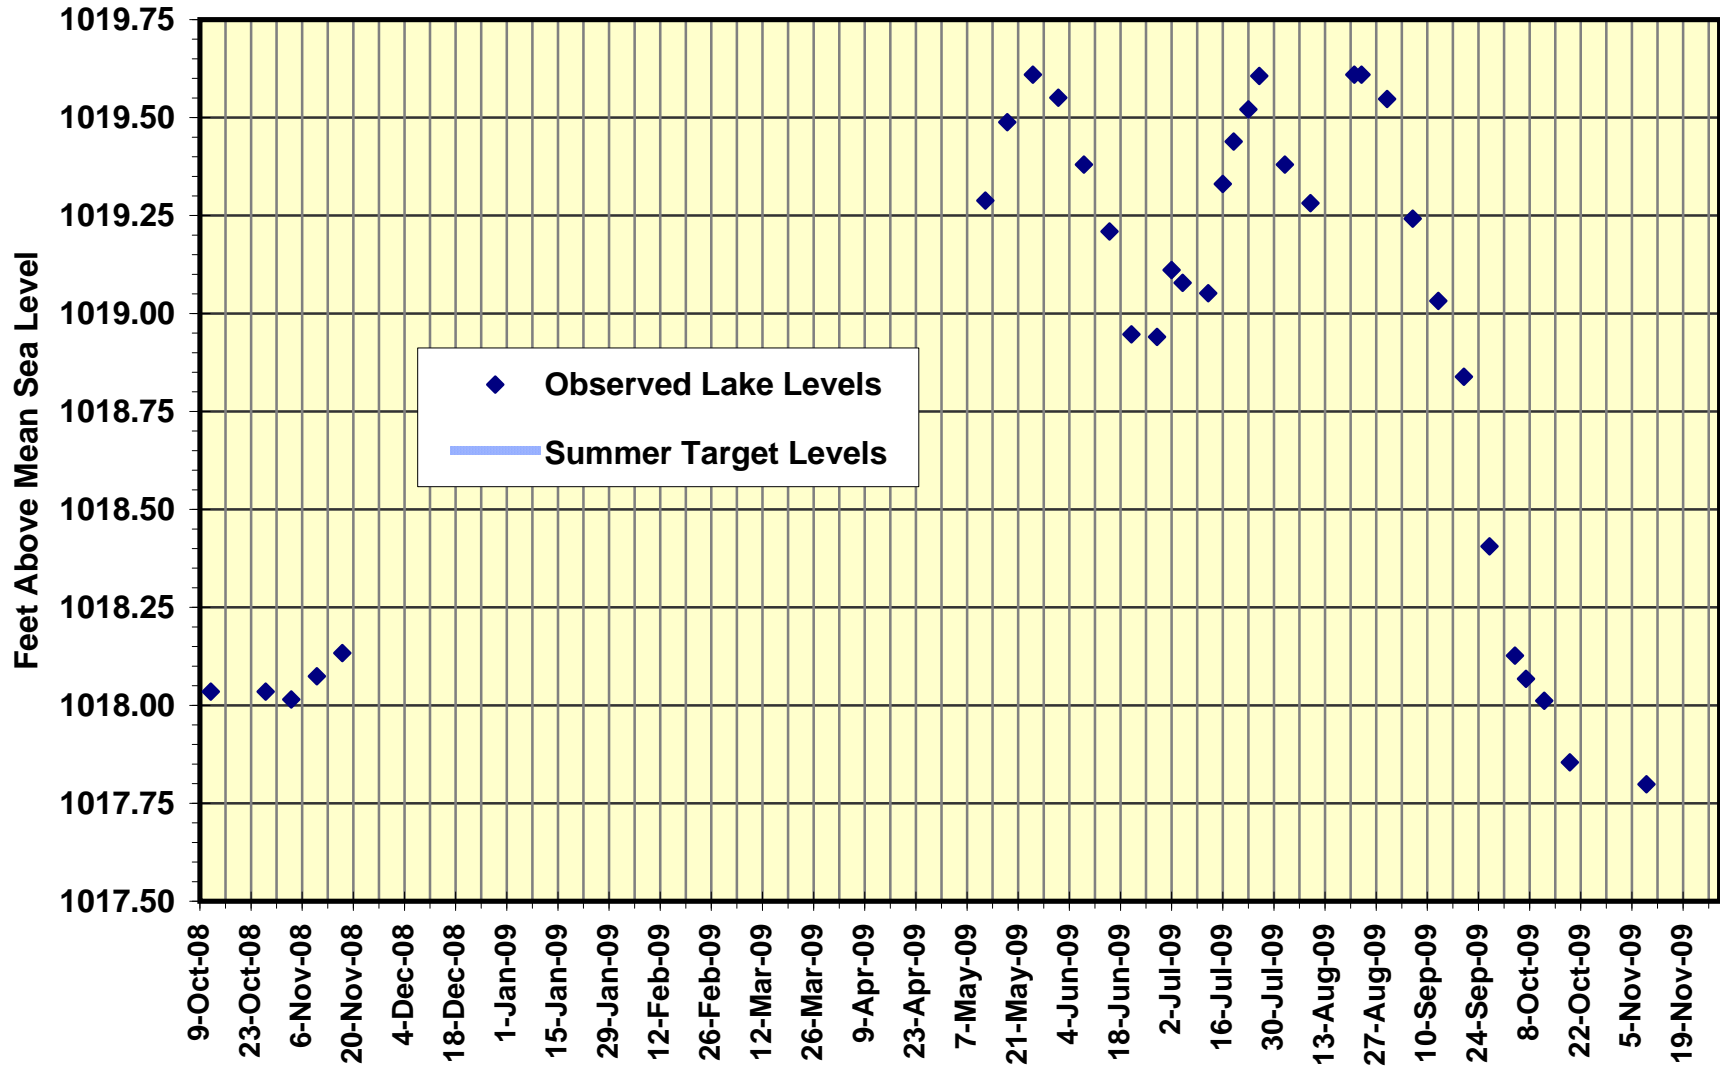

Lone Island Lake Levels --- 2008-2009