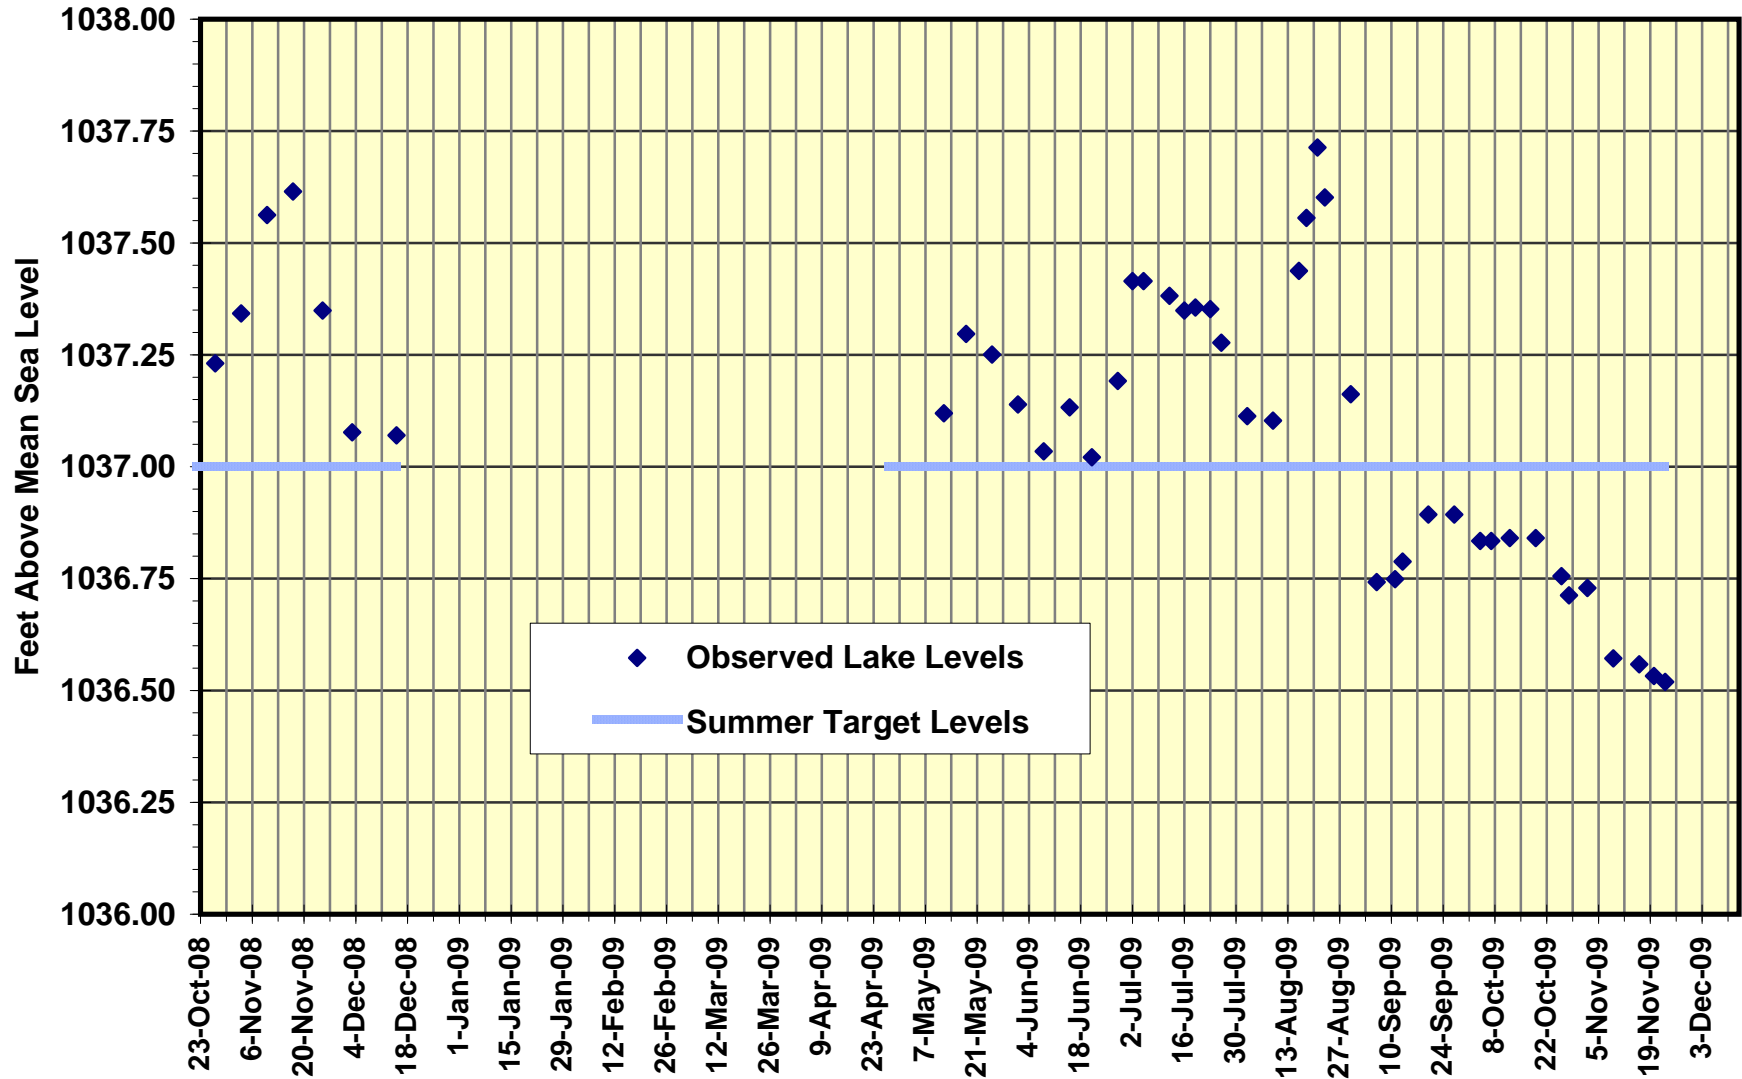

Betula Lake Levels --- 2008-2009

Big Whiteshell Lake Levels --- 2008-2009

Brereton Lake Levels --- 2008-2009

Caddy Lake Levels --- 2008-2009

Falcon Lake Levels --- 2008-2009

Jessica Lake Levels --- 2008-2009

Lone Island Lake Levels --- 2008-2009

Moose Lake Levels --- 2008-2009

Nutimik Lake Levels --- 2008-2009

Star Lake Levels --- 2008-2009

West Hawk Lake Levels --- 2008-2009

White Lake Levels --- 2008-2009

Winnipeg River Levels at Lac du Bonnet --- 2008-2009

Whiteshell River Flows at outlet of Jessica Lake --- 2008-2009

Bird River Flows at Outlet of Bird Lake --- 2008-2009