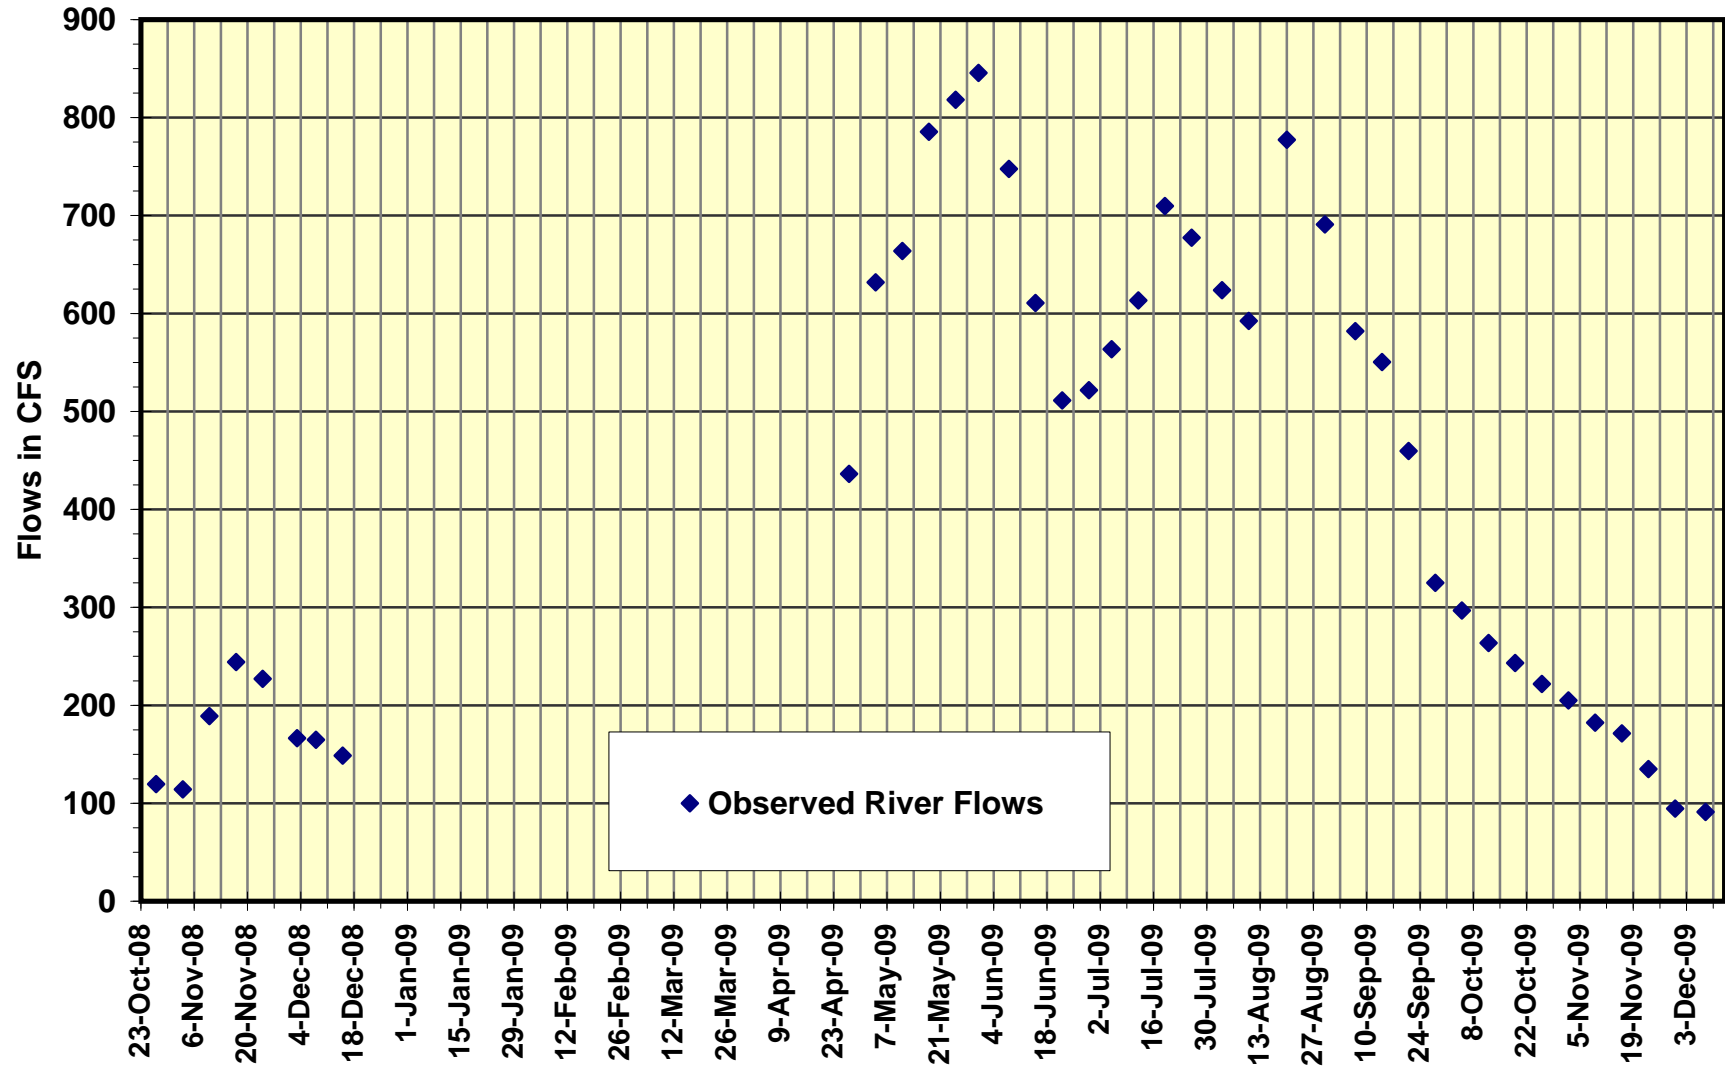

Betula Lake Levels --- 2008-2009

Big Whiteshell Lake Levels --- 2008-2009

Brereton Lake Levels --- 2008-2009

Caddy Lake Levels --- 2008-2009

Falcon Lake Levels --- 2008-2009

Jessica Lake Levels --- 2008-2009

Lone Island Lake Levels --- 2008-2009

Moose Lake Levels --- 2008-2009

Nutimik Lake Levels --- 2008-2009

Star Lake Levels --- 2008-2009

West Hawk Lake Levels --- 2008-2009

White Lake Levels --- 2008-2009

Winnipeg River Levels at Lac du Bonnet --- 2008-2009

Whiteshell River Flows at outlet of Jessica Lake --- 2008-2009

Bird River Flows at Outlet of Bird Lake --- 2008-2009