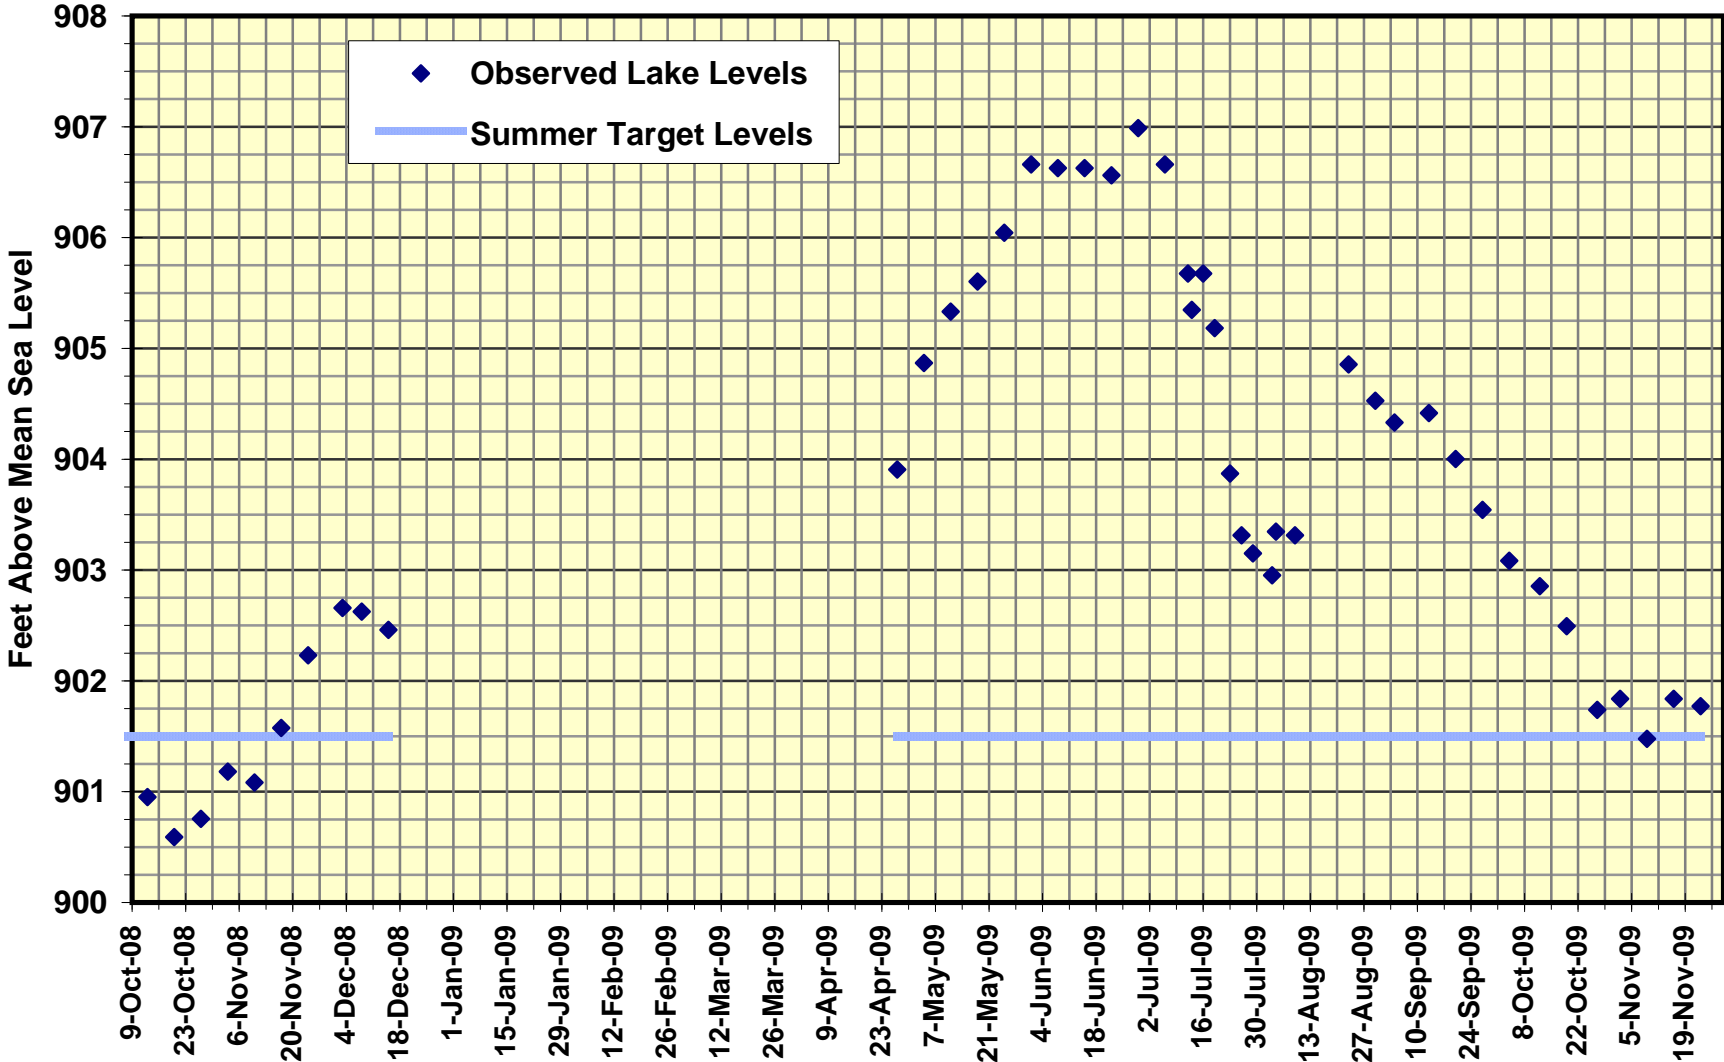

Nutimik Lake Levels --- 2008-2009