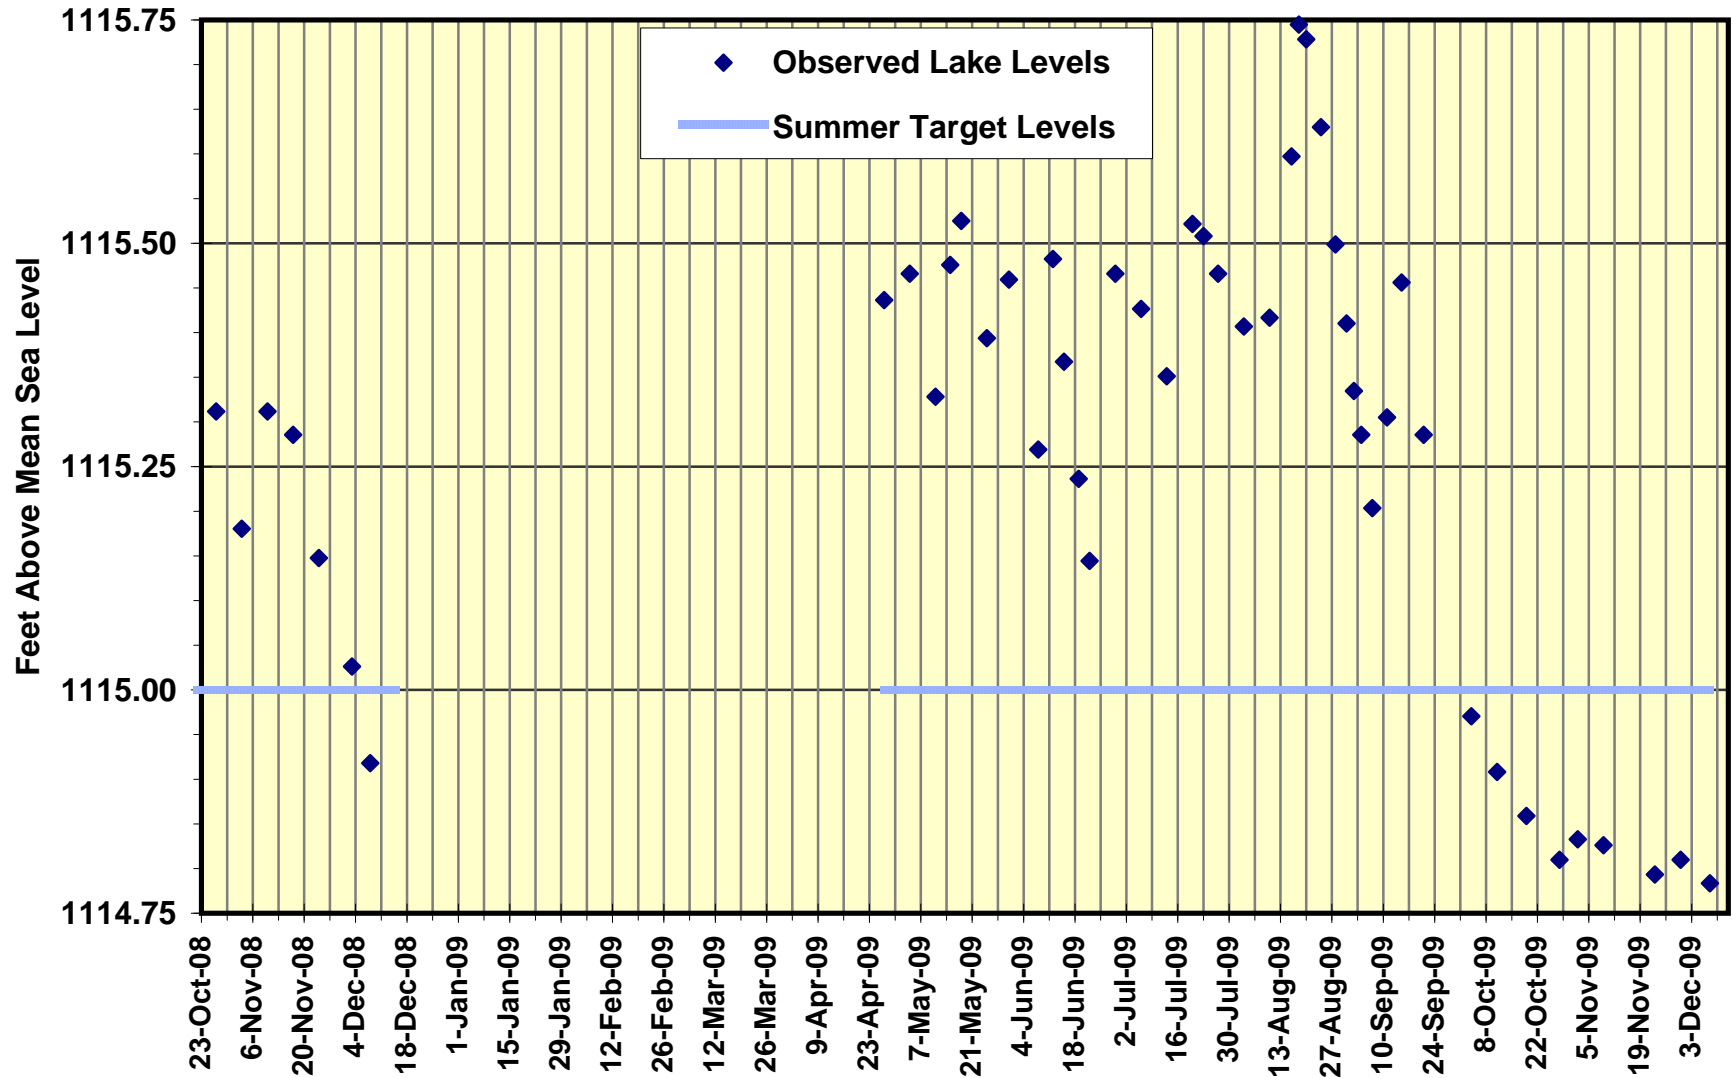

Betula Lake Levels --- 2008-2009

Big Whiteshell Lake Levels --- 2008-2009

Brereton Lake Levels --- 2008-2009

Caddy Lake Levels --- 2008-2009

Falcon Lake Levels --- 2008-2009

Jessica Lake Levels --- 2008-2009

Lone Island Lake Levels --- 2008-2009

Moose Lake Levels --- 2008-2009

Nutimik Lake Levels --- 2008-2009

Star Lake Levels --- 2008-2009

West Hawk Lake Levels --- 2008-2009

White Lake Levels --- 2008-2009

Winnipeg River Levels at Lac du Bonnet --- 2008-2009

Whiteshell River Flows at outlet of Jessica Lake --- 2008-2009

Bird River Flows at Outlet of Bird Lake --- 2008-2009