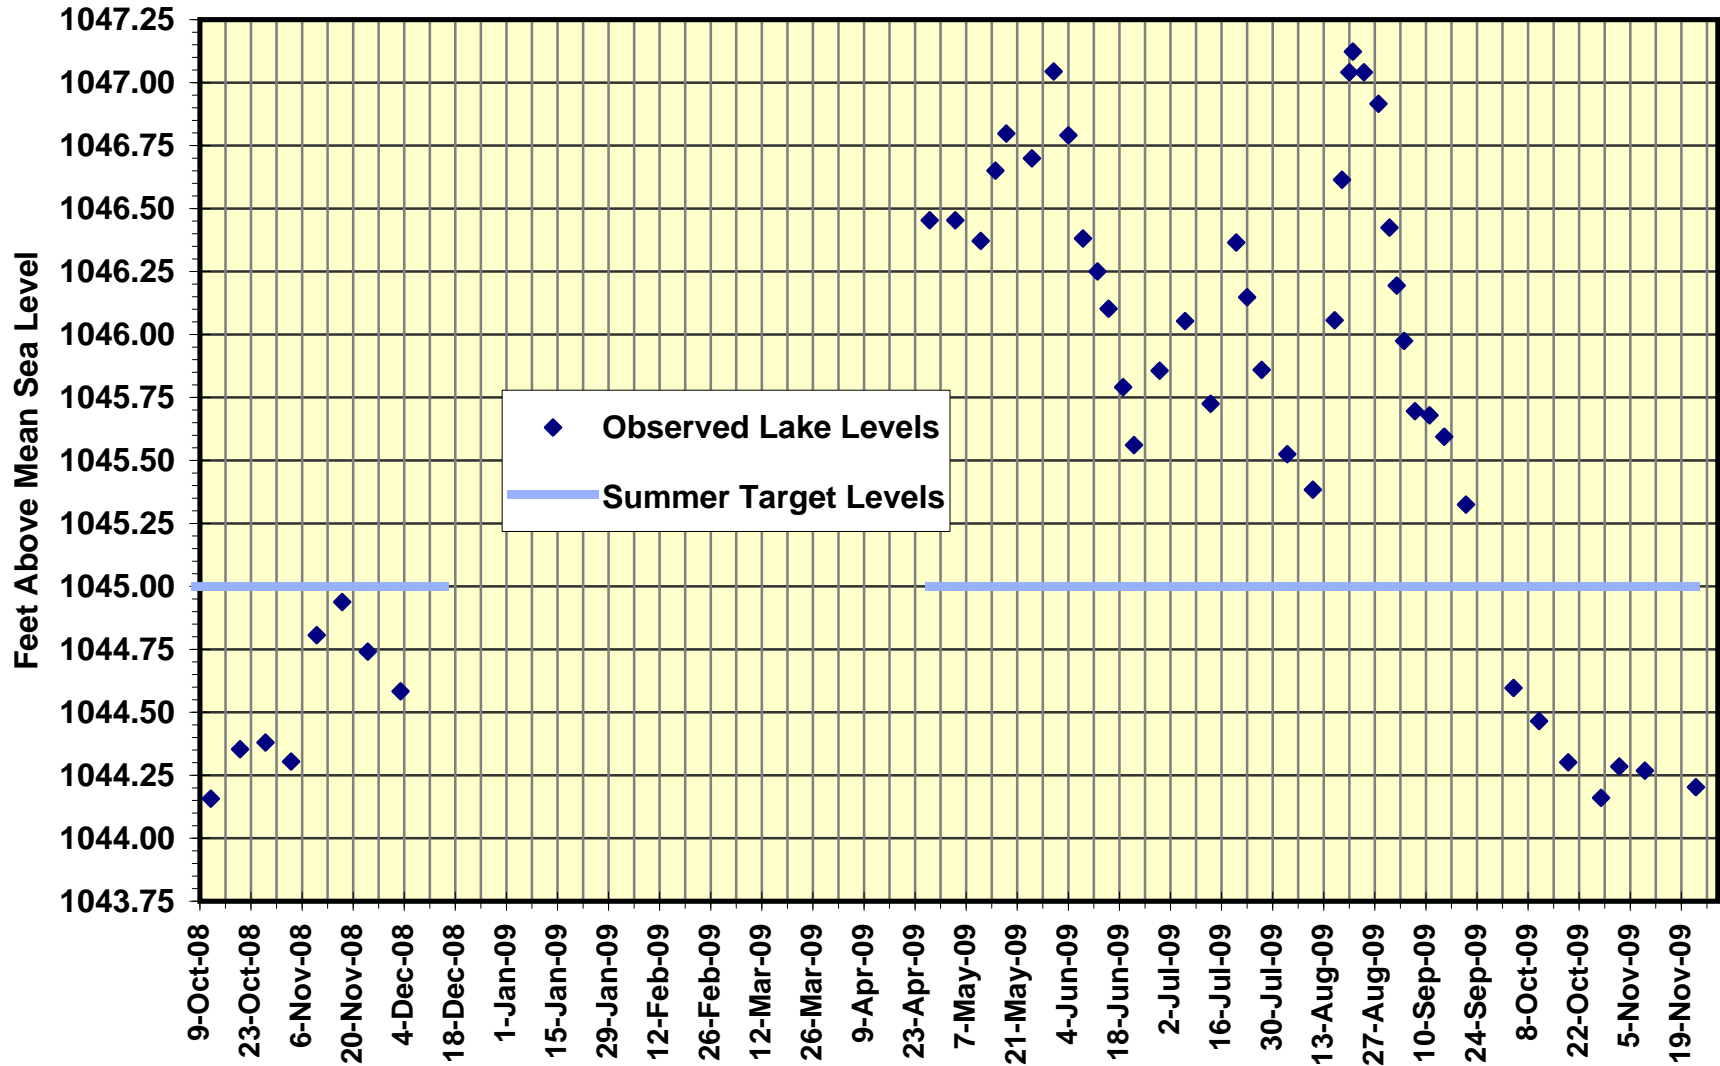

Caddy Lake Levels --- 2008-2009