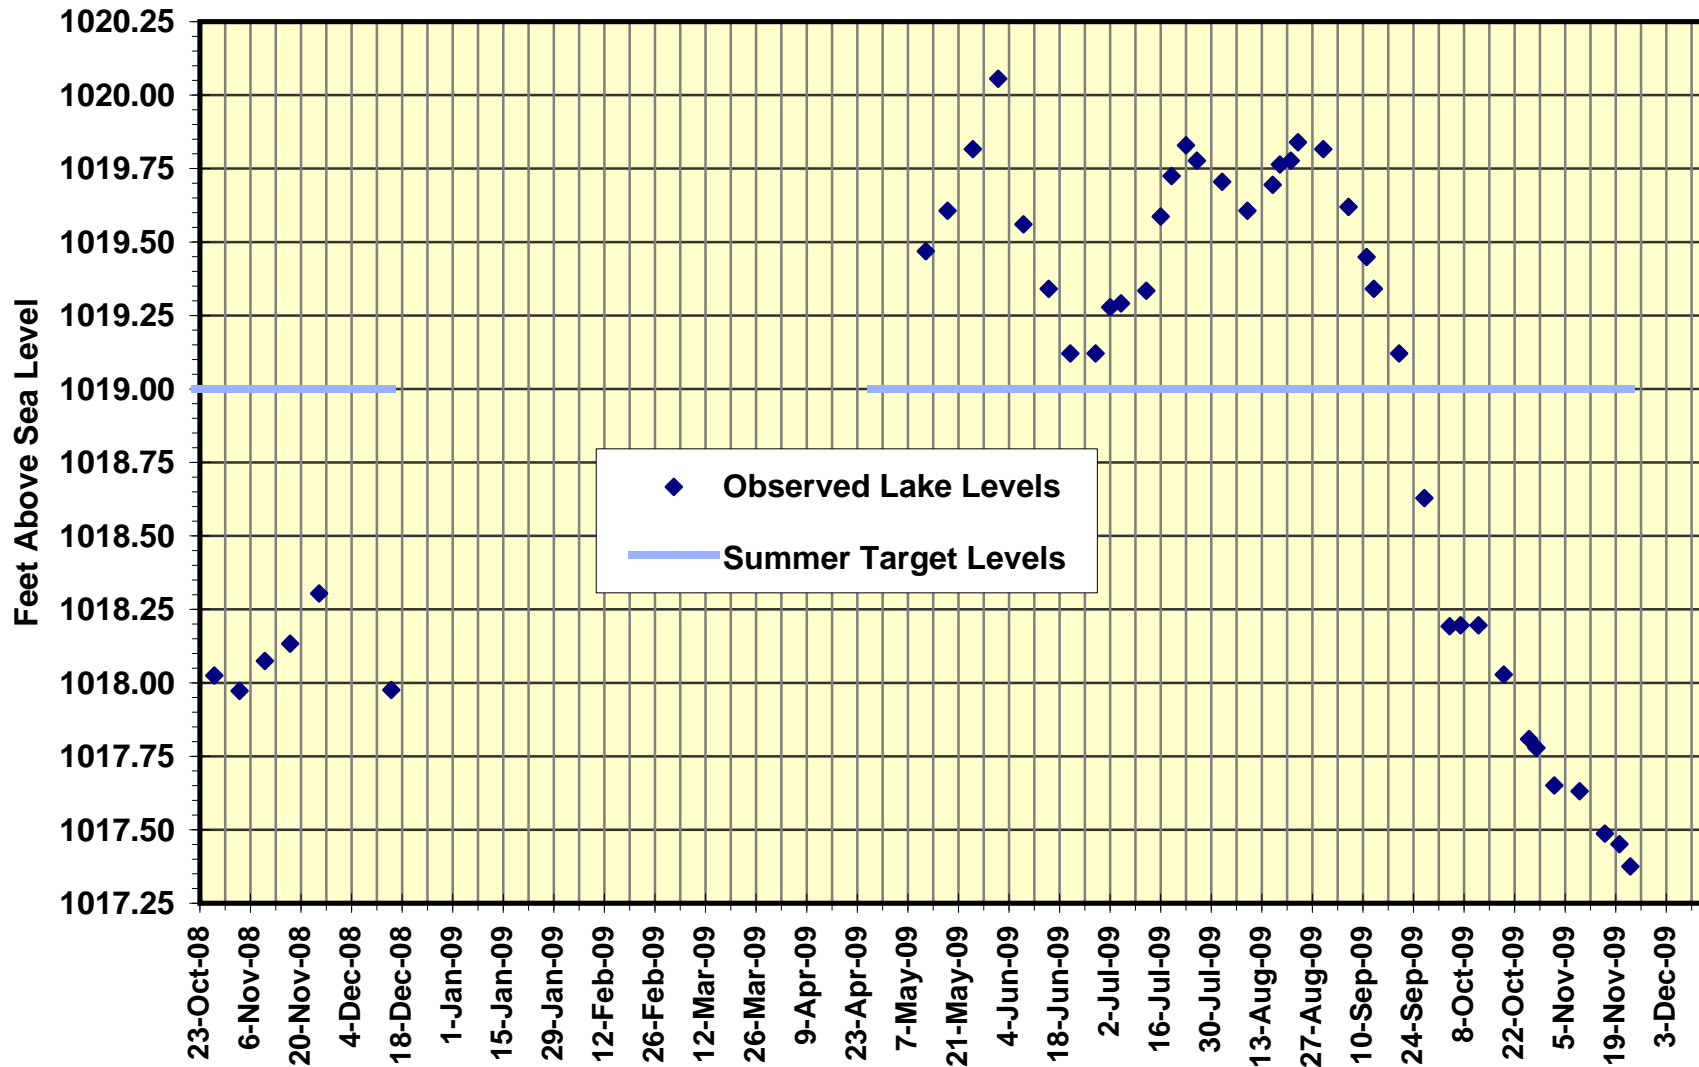

Betula Lake Levels --- 2008-2009

Big Whiteshell Lake Levels --- 2008-2009

Brereton Lake Levels --- 2008-2009

Caddy Lake Levels --- 2008-2009

Falcon Lake Levels --- 2008-2009

Jessica Lake Levels --- 2008-2009

Lone Island Lake Levels --- 2008-2009

Moose Lake Levels --- 2008-2009

Nutimik Lake Levels --- 2008-2009

Star Lake Levels --- 2008-2009

West Hawk Lake Levels --- 2008-2009

White Lake Levels --- 2008-2009

Winnipeg River Levels at Lac du Bonnet --- 2008-2009

Whiteshell River Flows at outlet of Jessica Lake --- 2008-2009

Bird River Flows at Outlet of Bird Lake --- 2008-2009