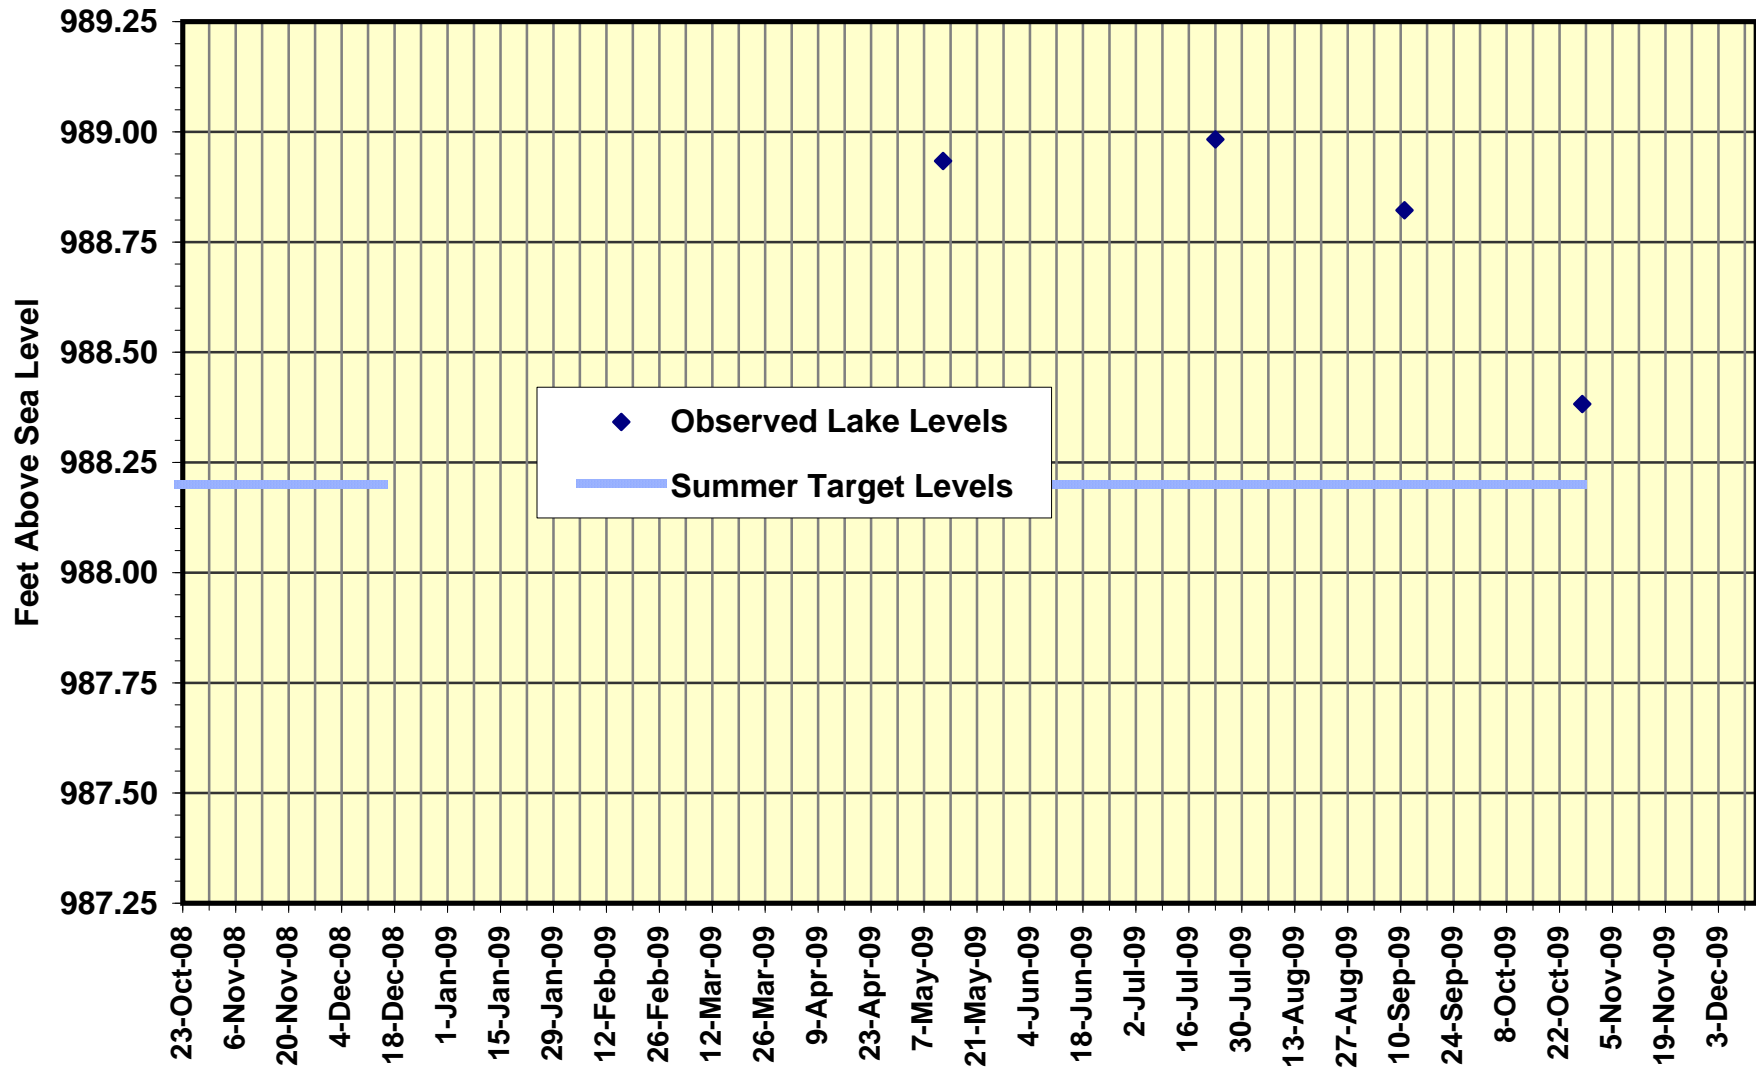

Betula Lake Levels --- 2008-2009

Big Whiteshell Lake Levels --- 2008-2009

Brereton Lake Levels --- 2008-2009

Caddy Lake Levels --- 2008-2009

Falcon Lake Levels --- 2008-2009

Jessica Lake Levels --- 2008-2009

Lone Island Lake Levels --- 2008-2009

Moose Lake Levels --- 2008-2009

Nutimik Lake Levels --- 2008-2009

Star Lake Levels --- 2008-2009

West Hawk Lake Levels --- 2008-2009

White Lake Levels --- 2008-2009

Winnipeg River Levels at Lac du Bonnet --- 2008-2009

Whiteshell River Flows at outlet of Jessica Lake --- 2008-2009

Bird River Flows at Outlet of Bird Lake --- 2008-2009