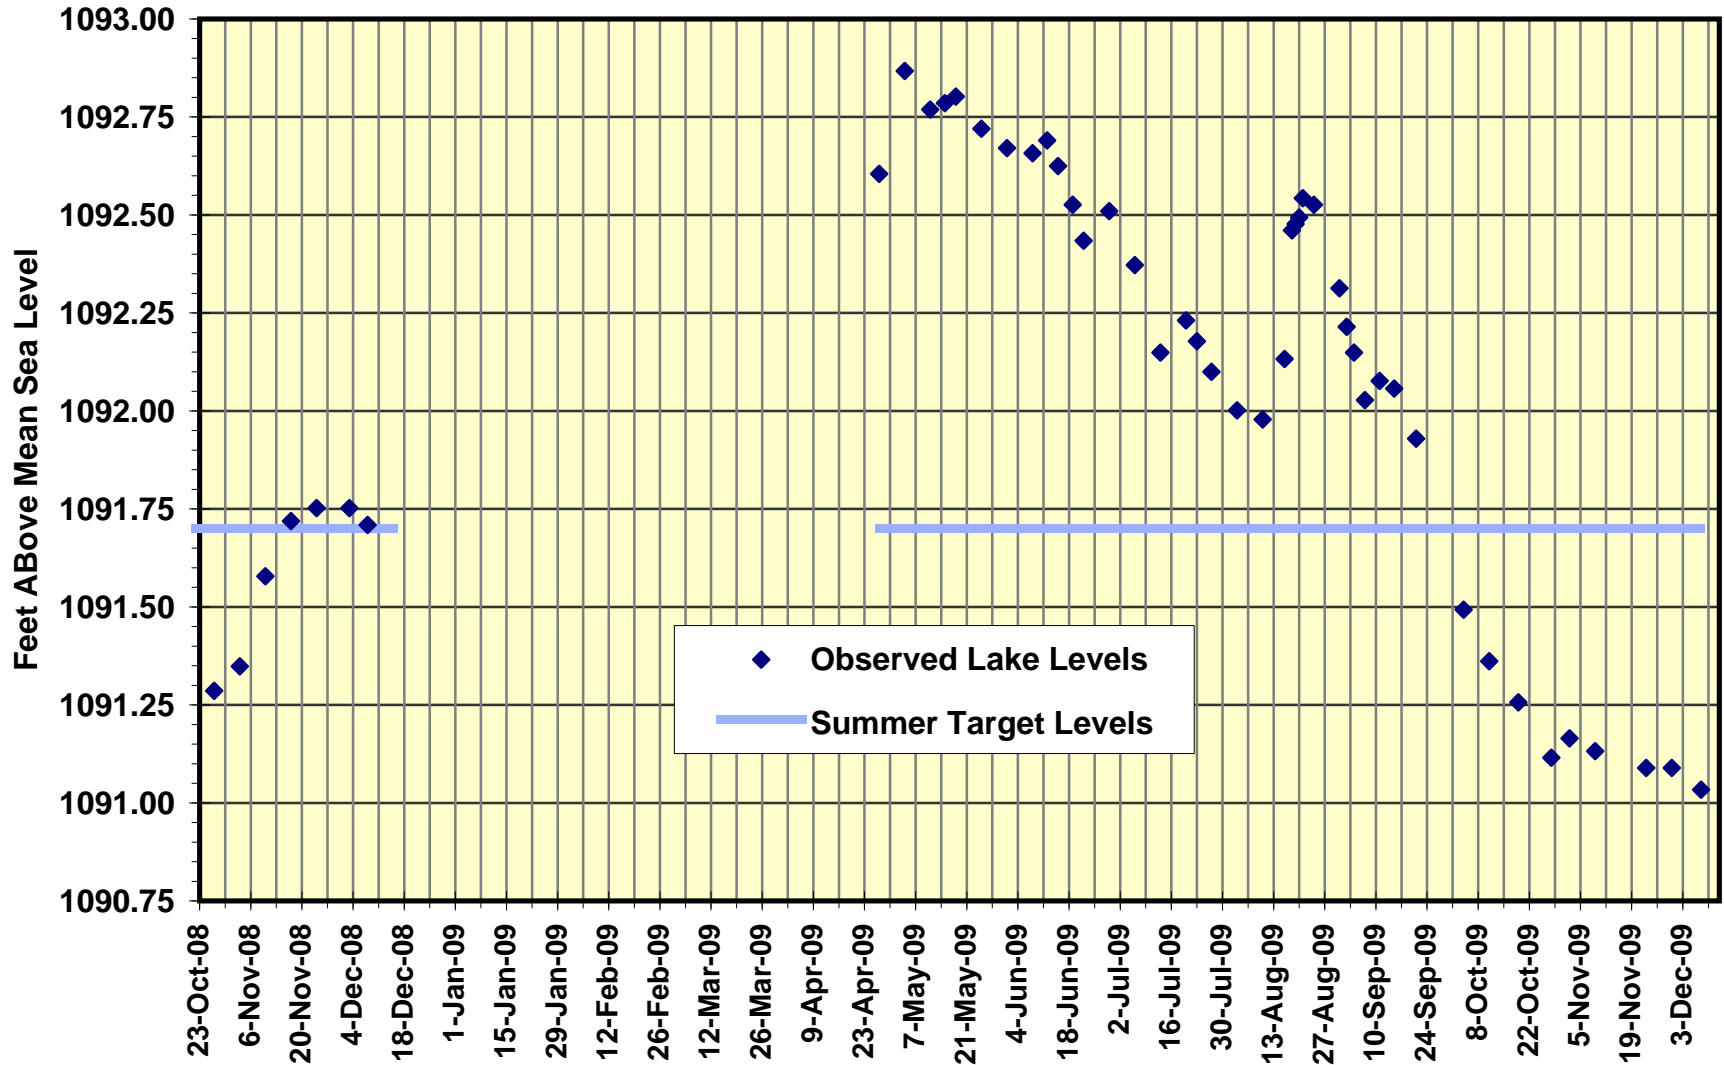

Betula Lake Levels --- 2008-2009

Big Whiteshell Lake Levels --- 2008-2009

Brereton Lake Levels --- 2008-2009

Caddy Lake Levels --- 2008-2009

Falcon Lake Levels --- 2008-2009

Jessica Lake Levels --- 2008-2009

Lone Island Lake Levels --- 2008-2009

Moose Lake Levels --- 2008-2009

Nutimik Lake Levels --- 2008-2009

Star Lake Levels --- 2008-2009

West Hawk Lake Levels --- 2008-2009

White Lake Levels --- 2008-2009

Winnipeg River Levels at Lac du Bonnet --- 2008-2009

Whiteshell River Flows at outlet of Jessica Lake --- 2008-2009

Bird River Flows at Outlet of Bird Lake --- 2008-2009