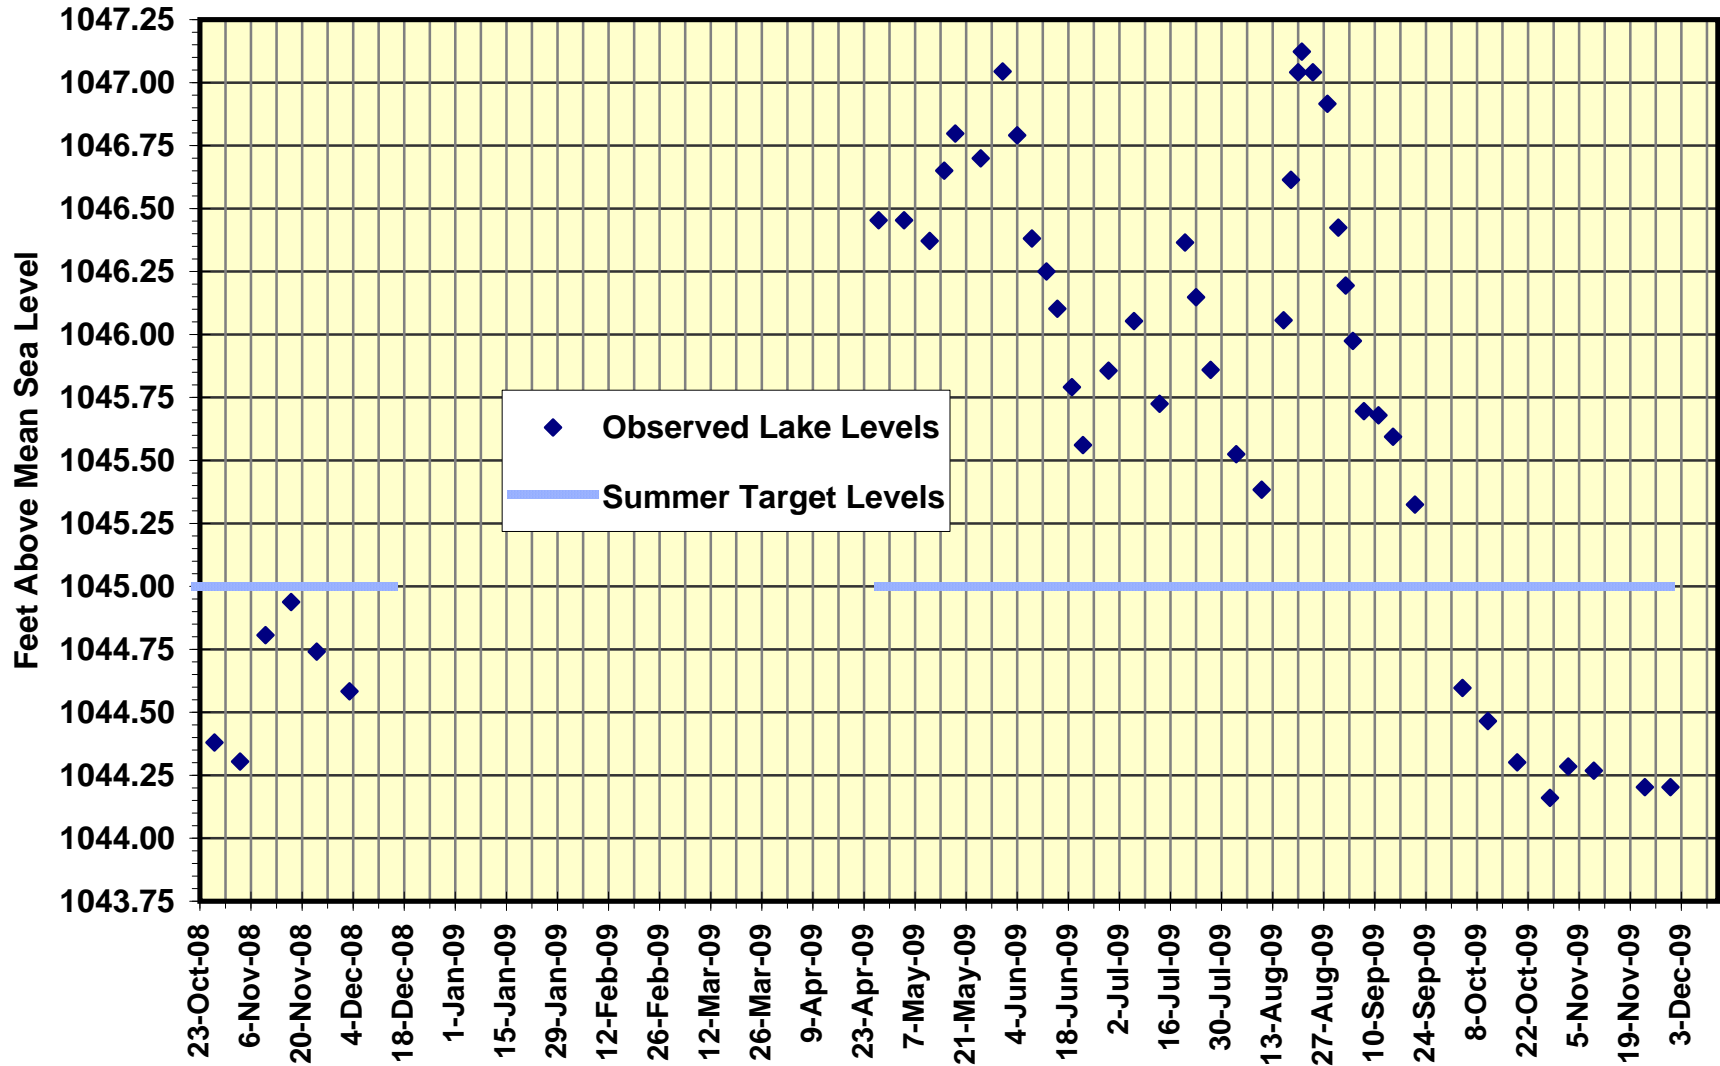

Betula Lake Levels --- 2008-2009

Big Whiteshell Lake Levels --- 2008-2009

Brereton Lake Levels --- 2008-2009

Caddy Lake Levels --- 2008-2009

Falcon Lake Levels --- 2008-2009

Jessica Lake Levels --- 2008-2009

Lone Island Lake Levels --- 2008-2009

Moose Lake Levels --- 2008-2009

Nutimik Lake Levels --- 2008-2009

Star Lake Levels --- 2008-2009

West Hawk Lake Levels --- 2008-2009

White Lake Levels --- 2008-2009

Winnipeg River Levels at Lac du Bonnet --- 2008-2009

Whiteshell River Flows at outlet of Jessica Lake --- 2008-2009

Bird River Flows at Outlet of Bird Lake --- 2008-2009