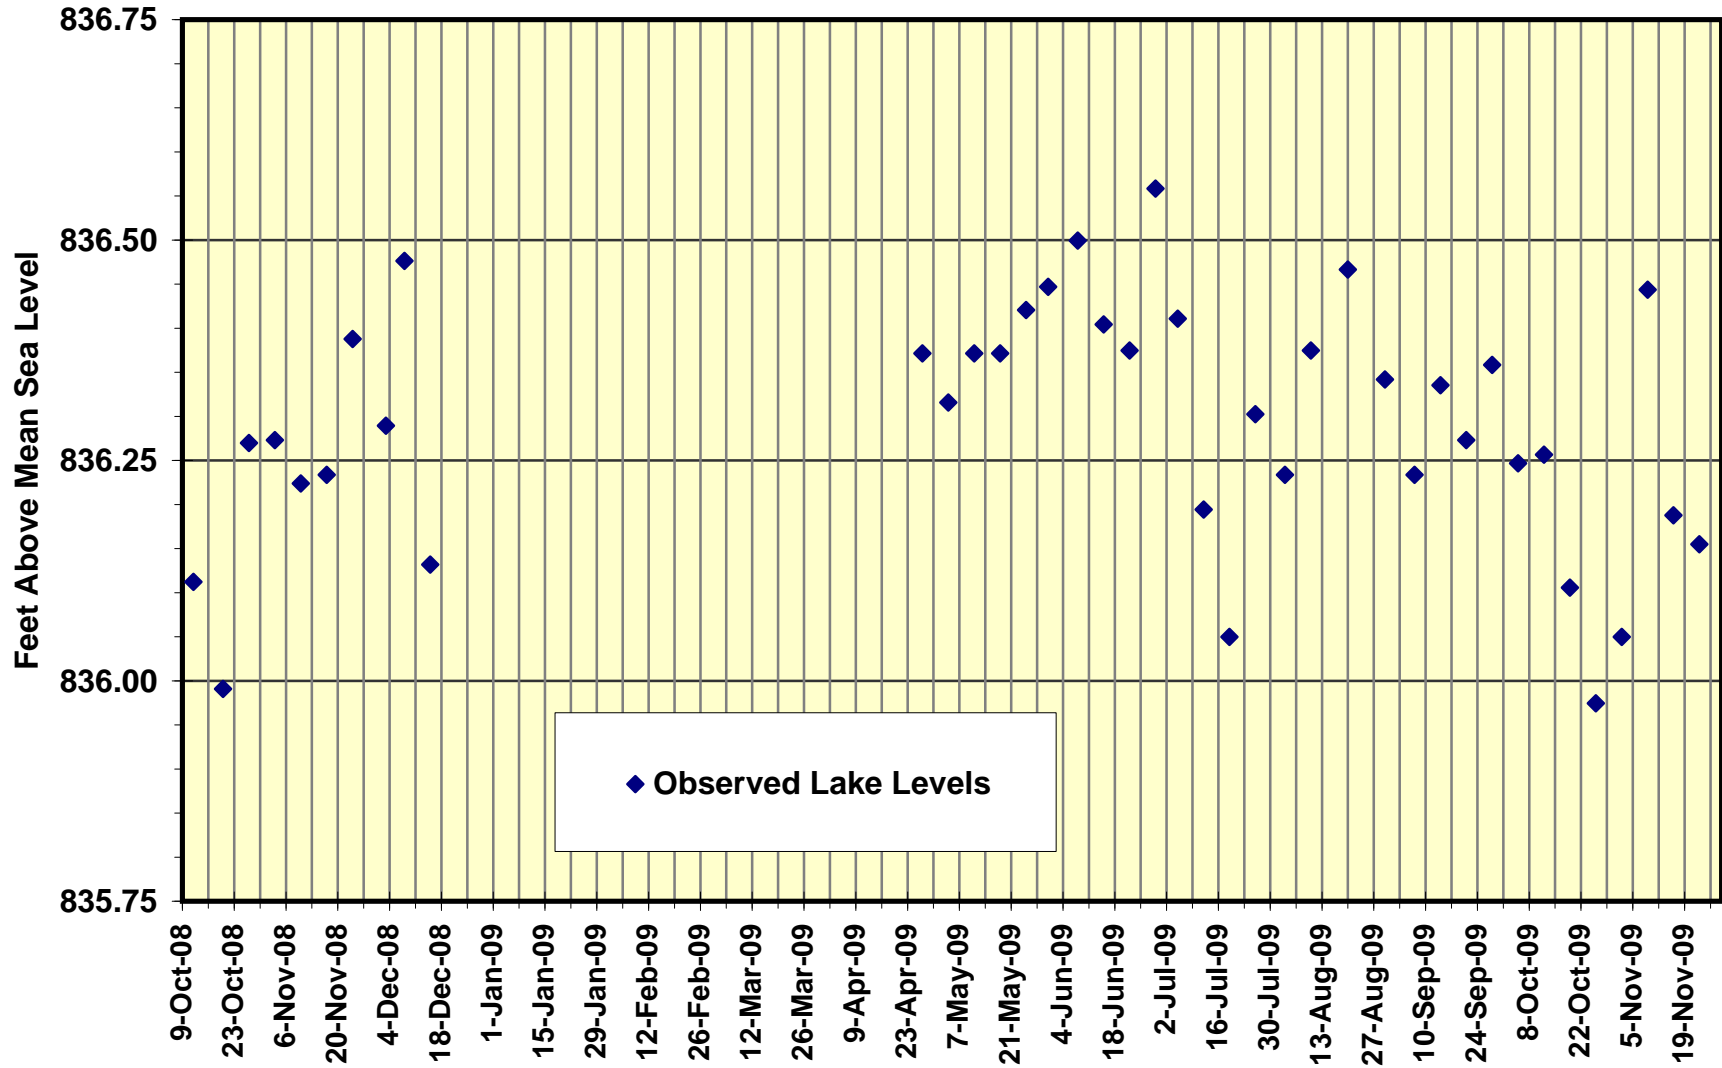

Winnipeg River Levels at Lac du Bonnet --- 2008-2009