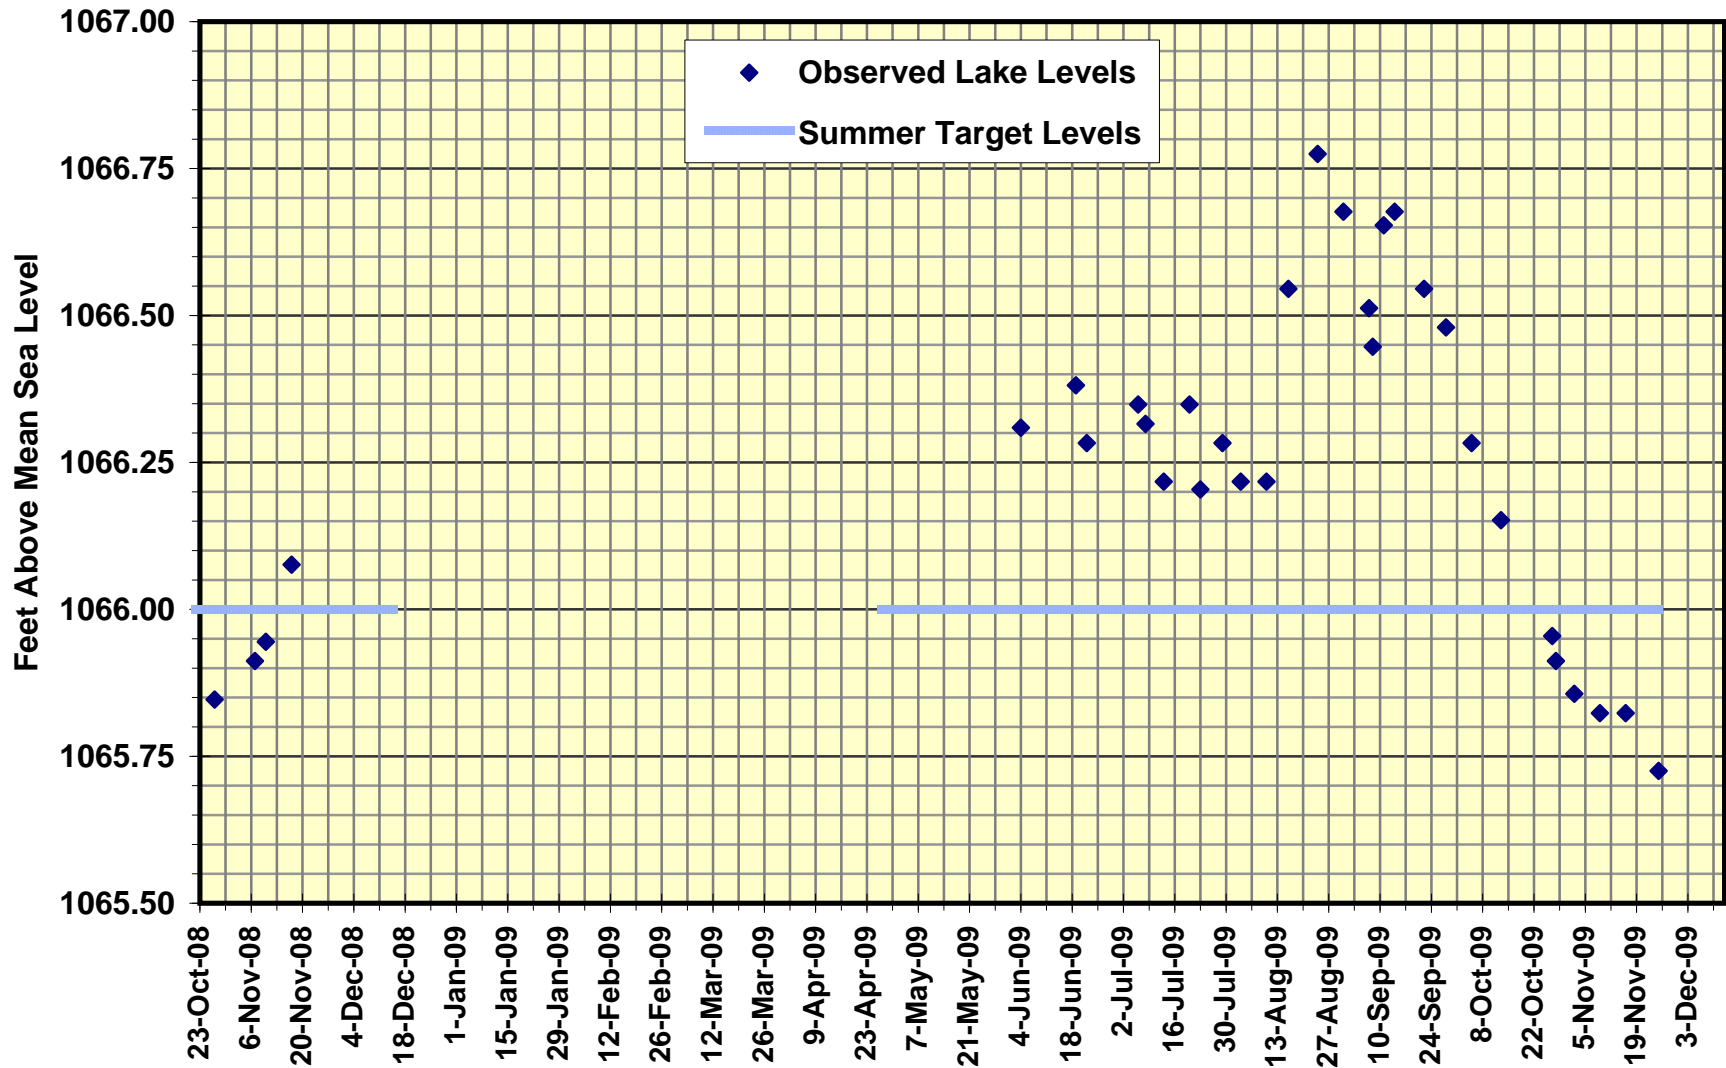

Betula Lake Levels --- 2008-2009

Big Whiteshell Lake Levels --- 2008-2009

Brereton Lake Levels --- 2008-2009

Caddy Lake Levels --- 2008-2009

Falcon Lake Levels --- 2008-2009

Jessica Lake Levels --- 2008-2009

Lone Island Lake Levels --- 2008-2009

Moose Lake Levels --- 2008-2009

Nutimik Lake Levels --- 2008-2009

Star Lake Levels --- 2008-2009

West Hawk Lake Levels --- 2008-2009

White Lake Levels --- 2008-2009

Winnipeg River Levels at Lac du Bonnet --- 2008-2009

Whiteshell River Flows at outlet of Jessica Lake --- 2008-2009

Bird River Flows at Outlet of Bird Lake --- 2008-2009