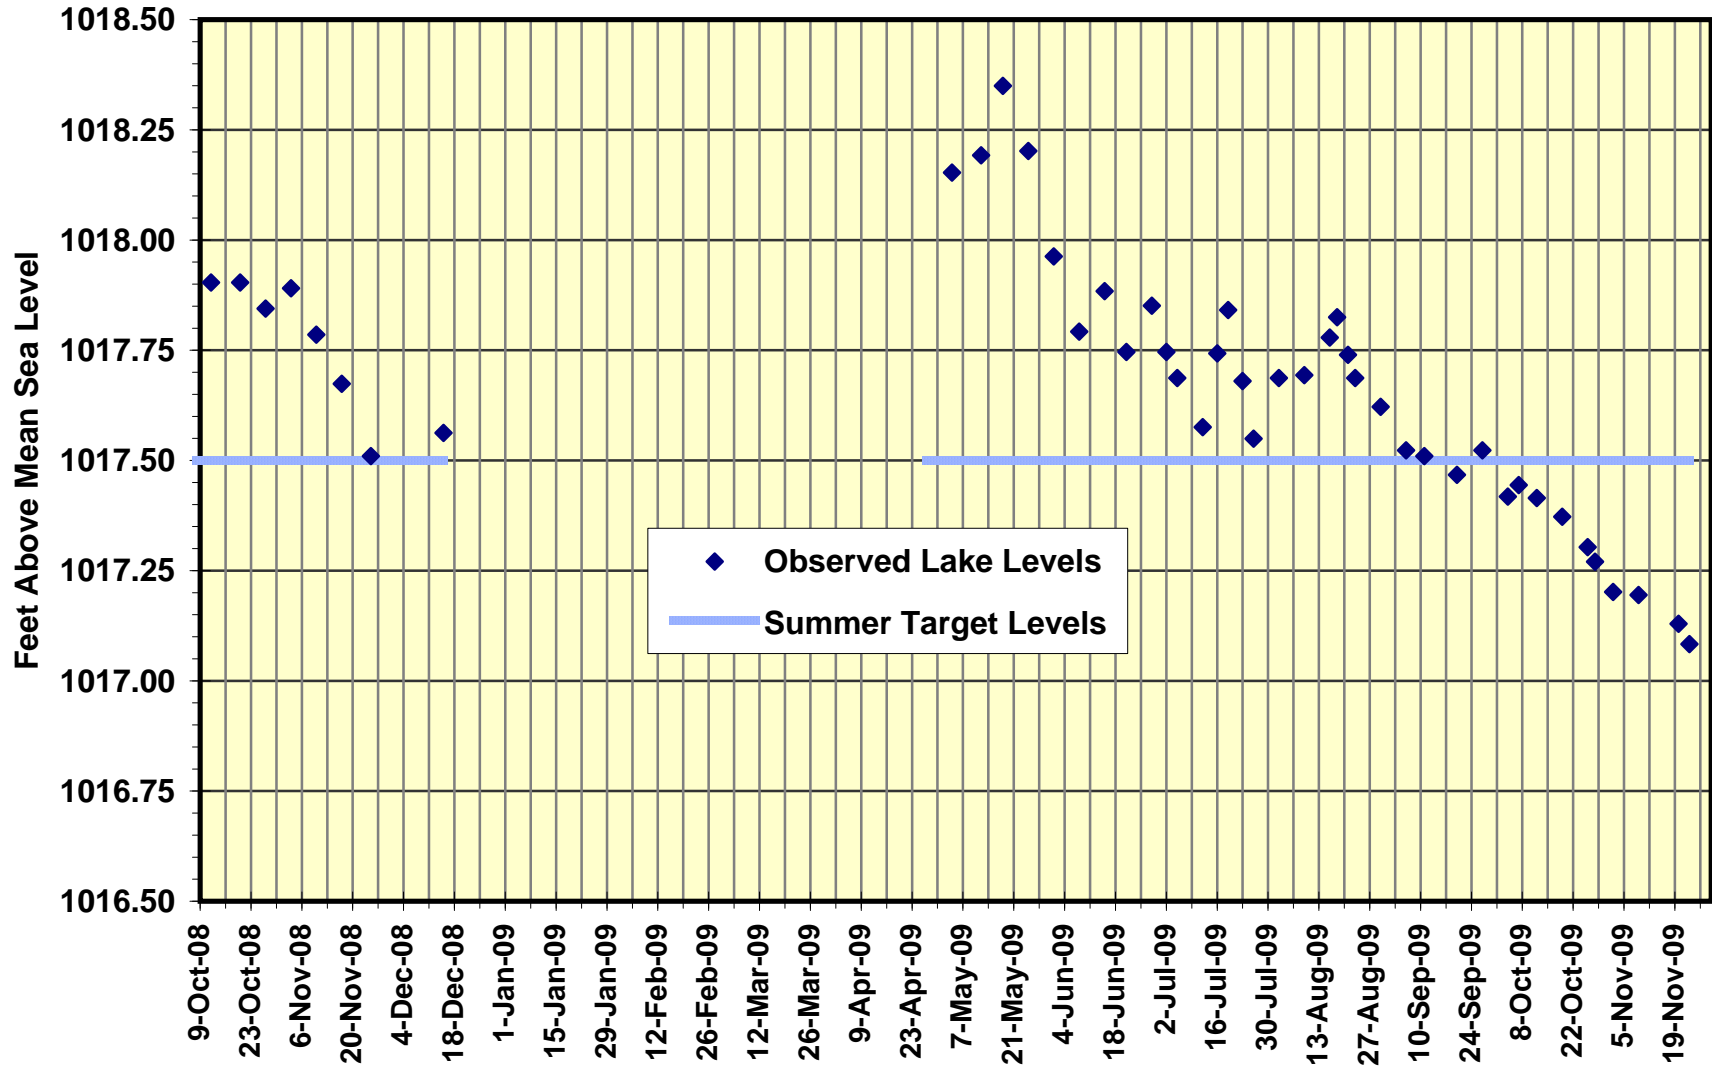

Jessica Lake Levels --- 2008-2009