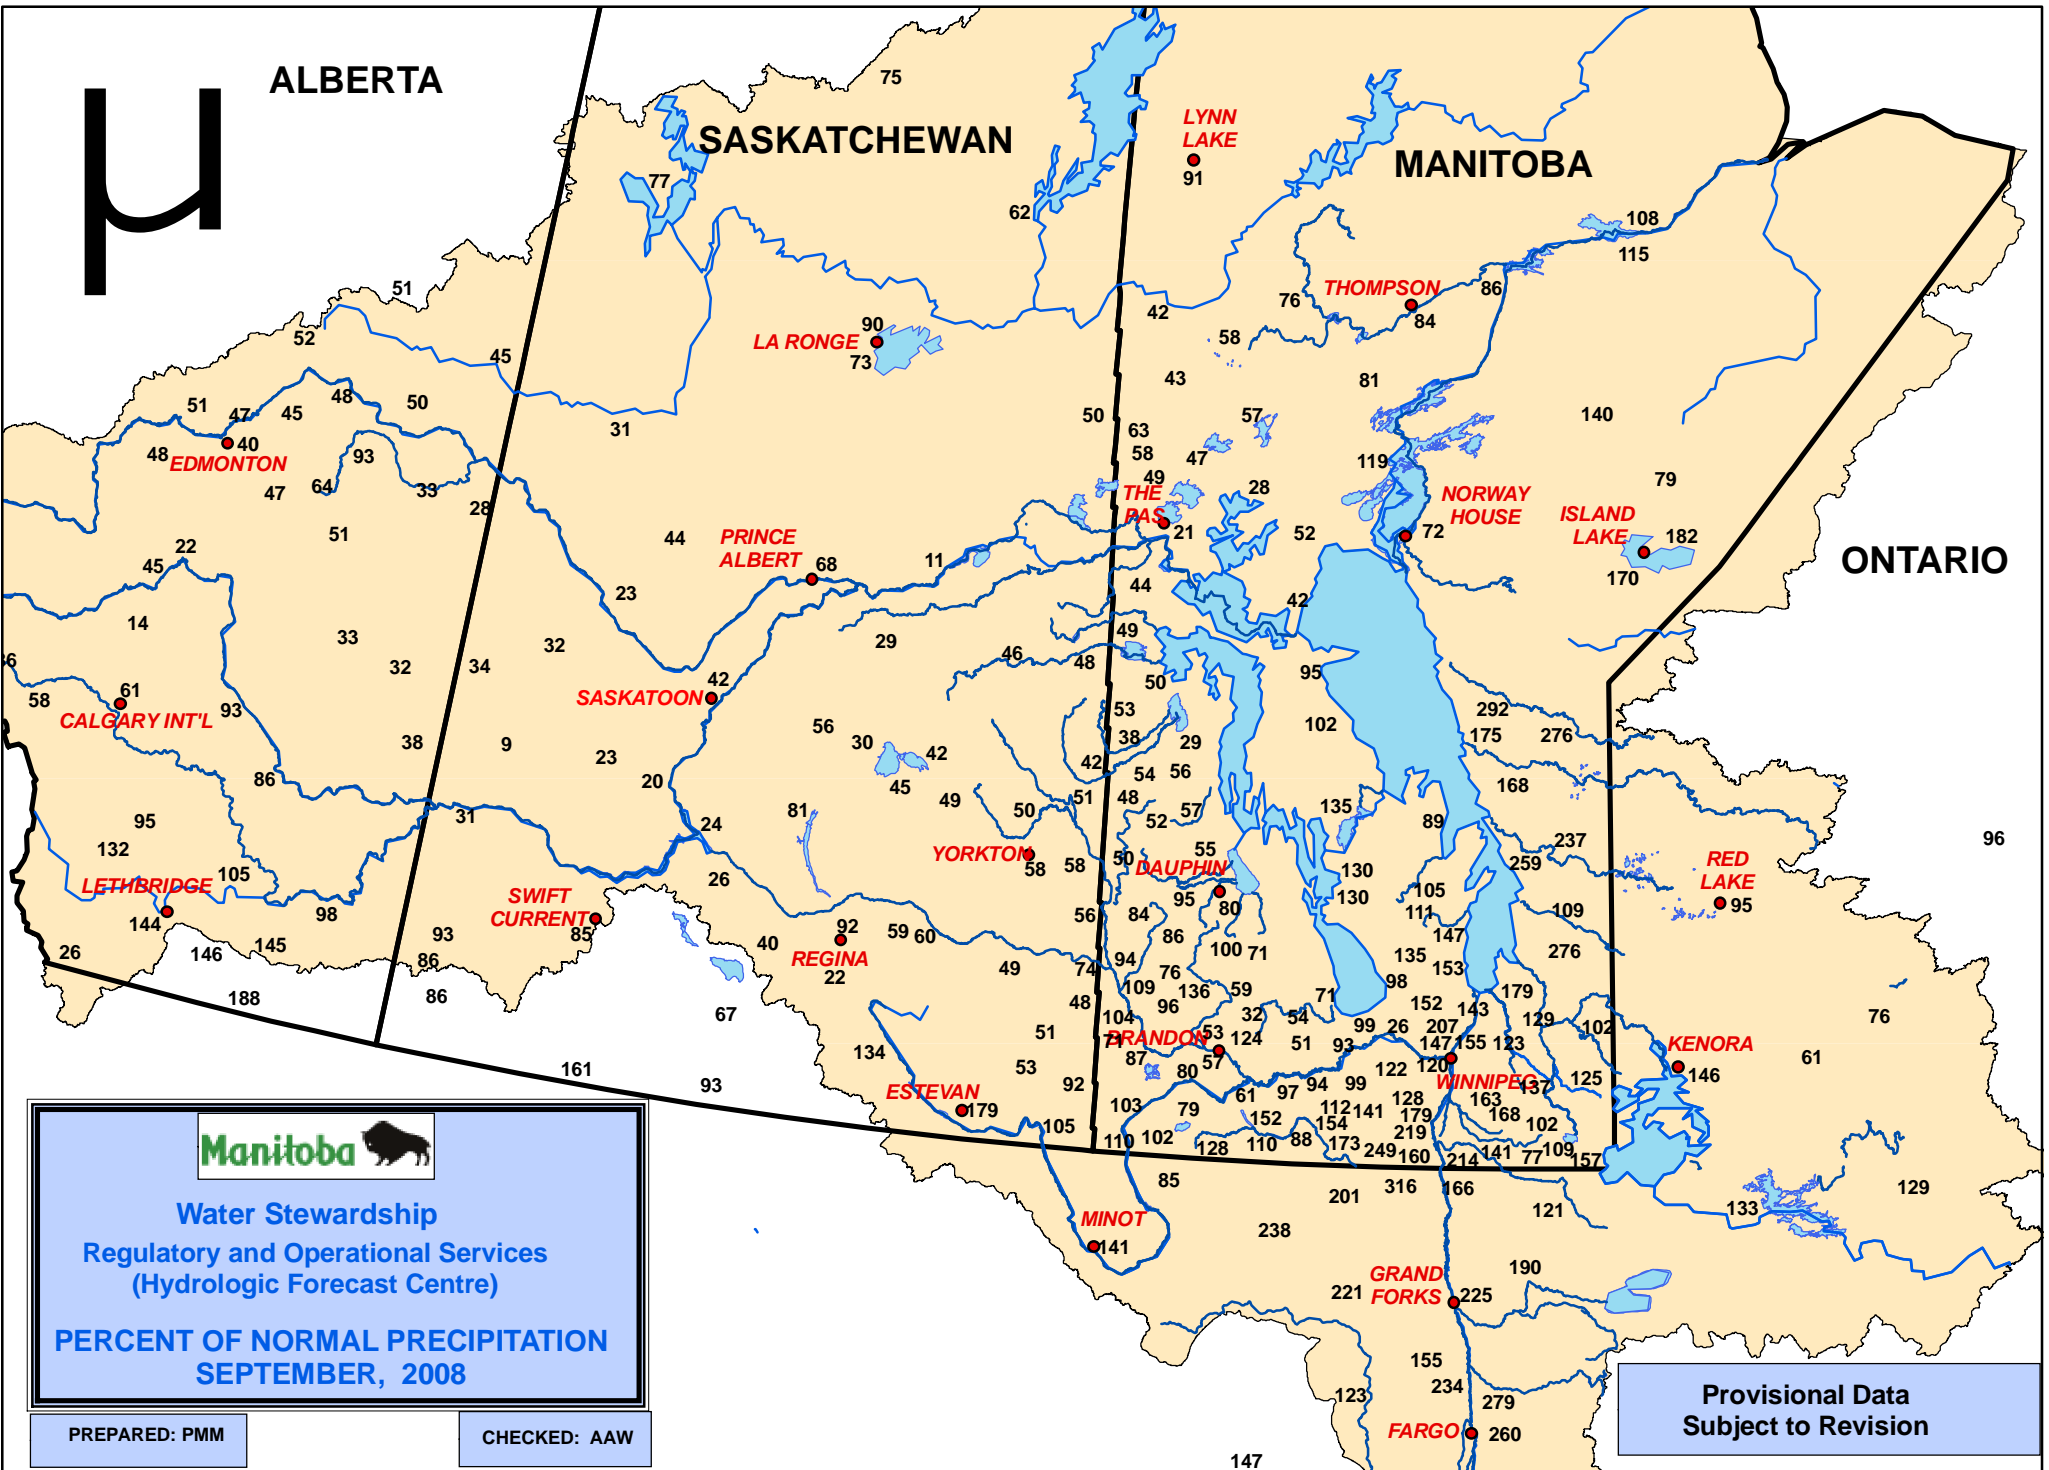

ALBERTA

SASKATCHEWAN

MANITOBA

ONTARIO

Water Stewardship

Regulatory and Operational Services
(Hydrologic Forecast Centre)

PERCENT OF NORMAL PRECIPITATION
SEPTEMBER, 2008

PREPARED: PMM

CHECKED: AAW

Provisional Data
Subject to Revision

Data Sources: Environment Canada, Manitoba Conservation,
Manitoba Agriculture, and U.S. NWS