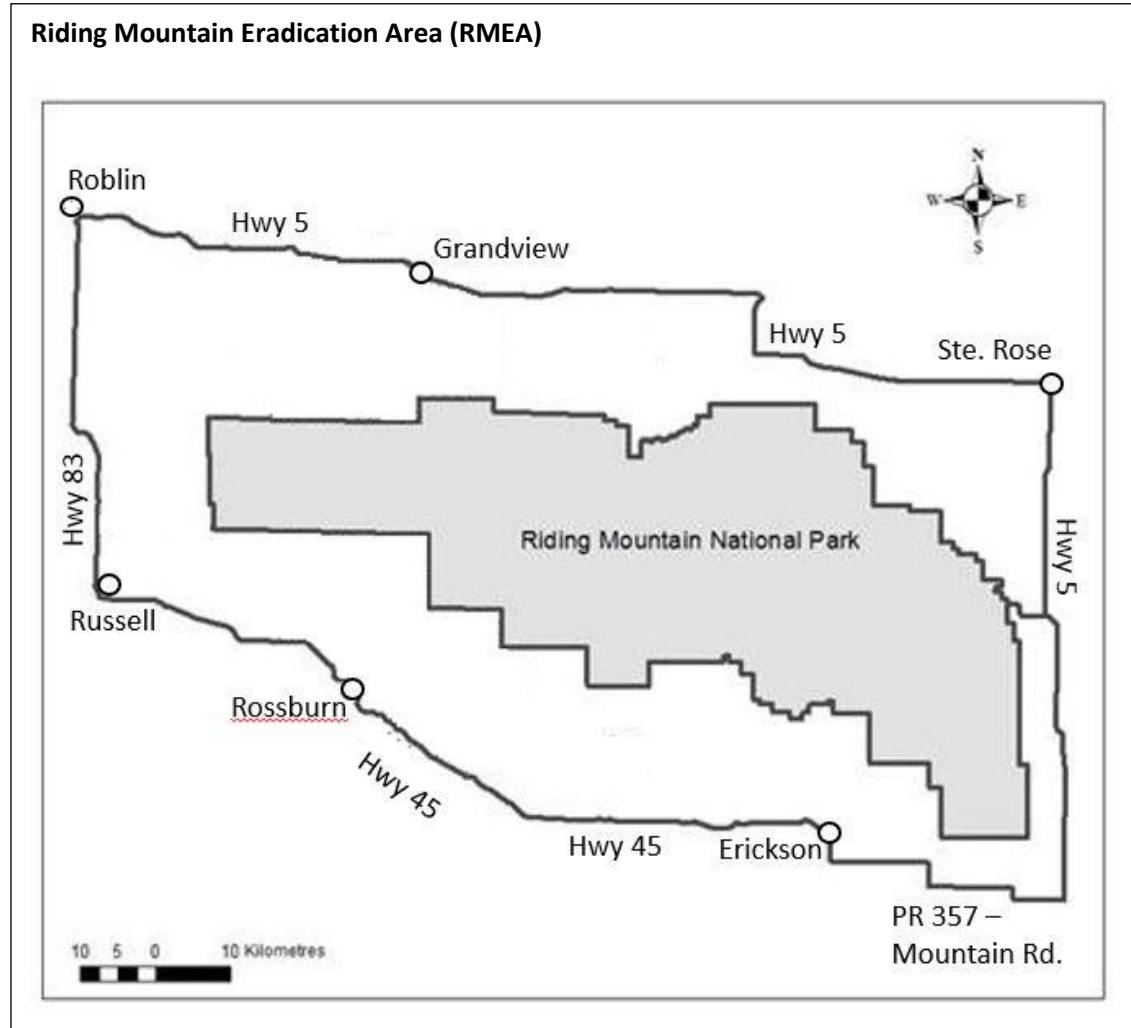

Bovine Tuberculosis Prevention Program

Location of Riding Mountain Eradication Area (RMEA) and Core Area

The RMEA is the zone comprised of Game Hunting Areas 23 and 23A, which surround Riding Mountain National Park. It is bounded by Highway 5 on the north and east, Highway 83 on the west, and Highway 45 and PR 357 – Mountain Road on the south.

The core area is located on the west side of the RMEA and includes parts of the rural municipalities of Rossburn, Grandview and Gilbert Plans. It is a high traffic zone for deer and elk movement. In the past, the majority of bTB infected wildlife and livestock have been located in the core area.

A listing of [core area legal land locations](#) can be used to more precisely determine if a farm is in the core area.