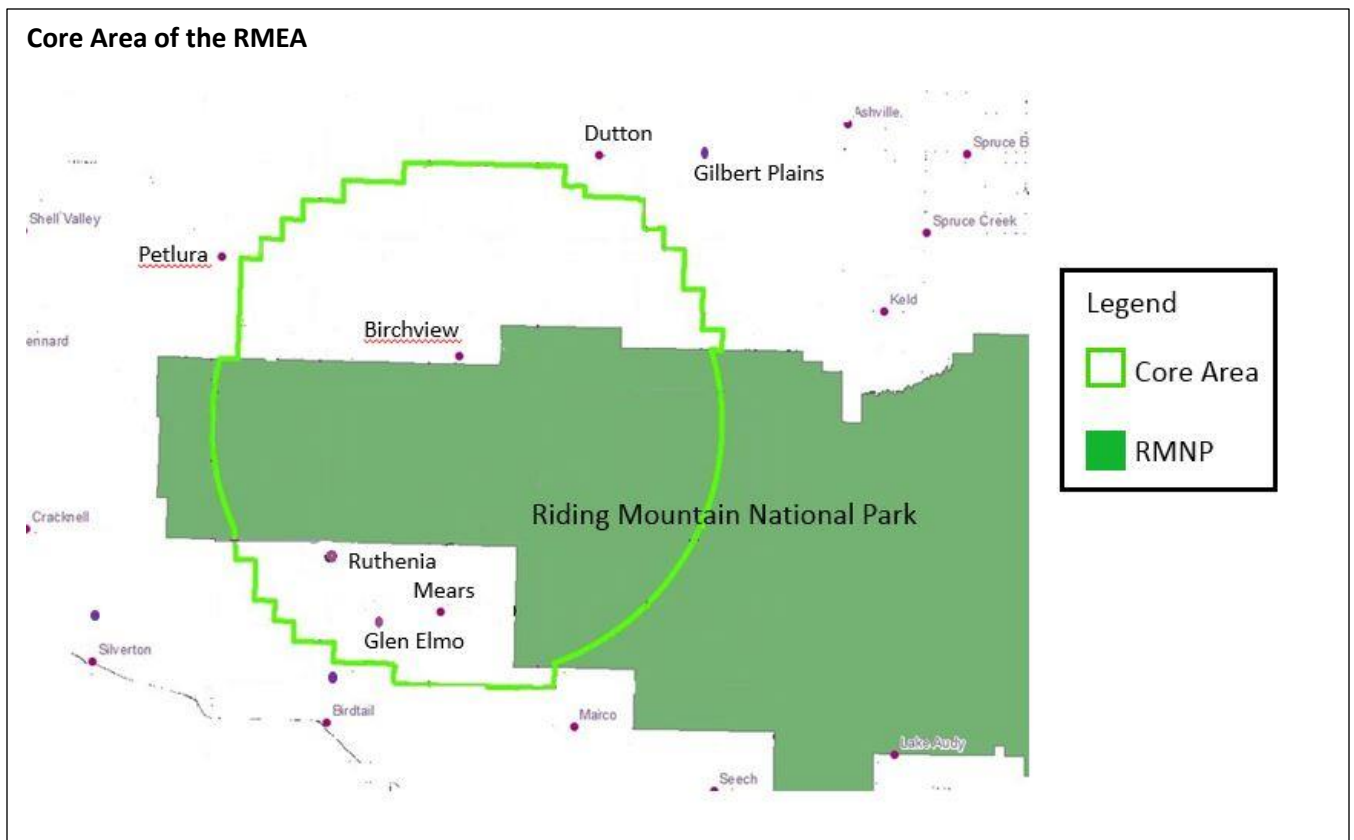

Bovine Tuberculosis Prevention Program

Location of Riding Mountain Eradication Area (RMEA) and Core Area

The RMEA is the zone comprised of Game Hunting Areas 23 and 23A, which surround Riding Mountain National Park. It is bounded by Highway 5 on the north and east, Highway 83 on the west, and Highway 45 and PR 357 – Mountain Road on the south.

The core area is located on the west side of the RMEA and includes parts of the rural municipalities of Rossburn, Grandview and Gilbert Plans. It is a high traffic zone for deer and elk movement. In the past, the majority of bTB infected wildlife and livestock have been located in the core area.

A listing of [core area legal land locations](#) can be used to more precisely determine if a farm is in the core area.