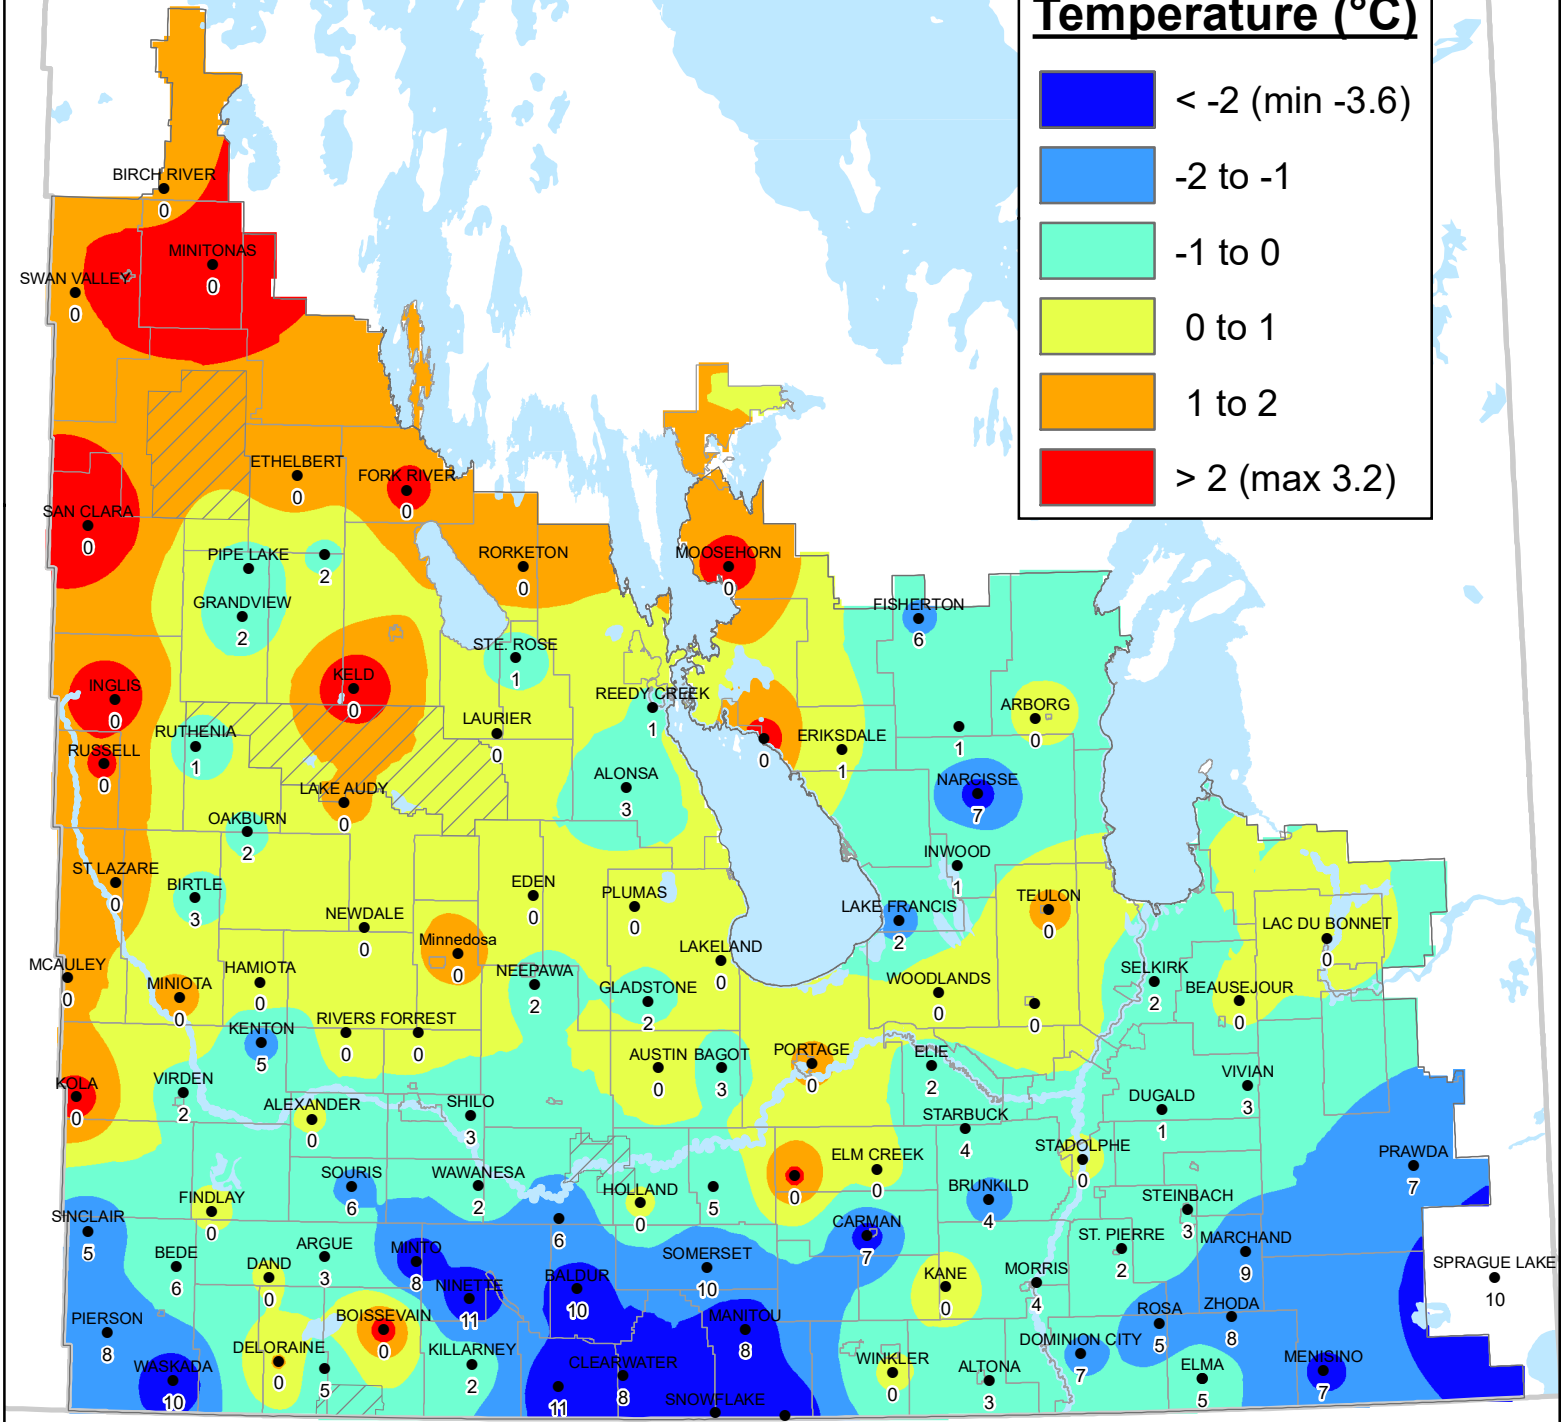

Minimum Air Temperature Map

10 pm Sept 8, 2020 - 9 am Sept 9, 2020

The number displayed at each location indicates the duration (in hours) when the minimum air temperature was below 0° C. Information on the map provides regional representation. Field-specific information may be different. Based on weather data recorded from MB Agriculture Weather Program.