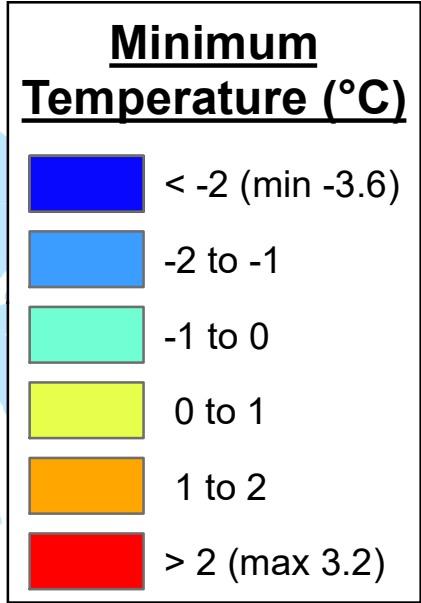

Minimum Air Temperature Map

10 pm Sept 8, 2020 - 9 am Sept 9, 2020

The number displayed at each location indicates the duration (in hours) when the minimum air temperature was below 0° C. Information on the map provides regional representation. Field-specific information may be different. Based on weather data recorded from MB Agriculture Weather Program.