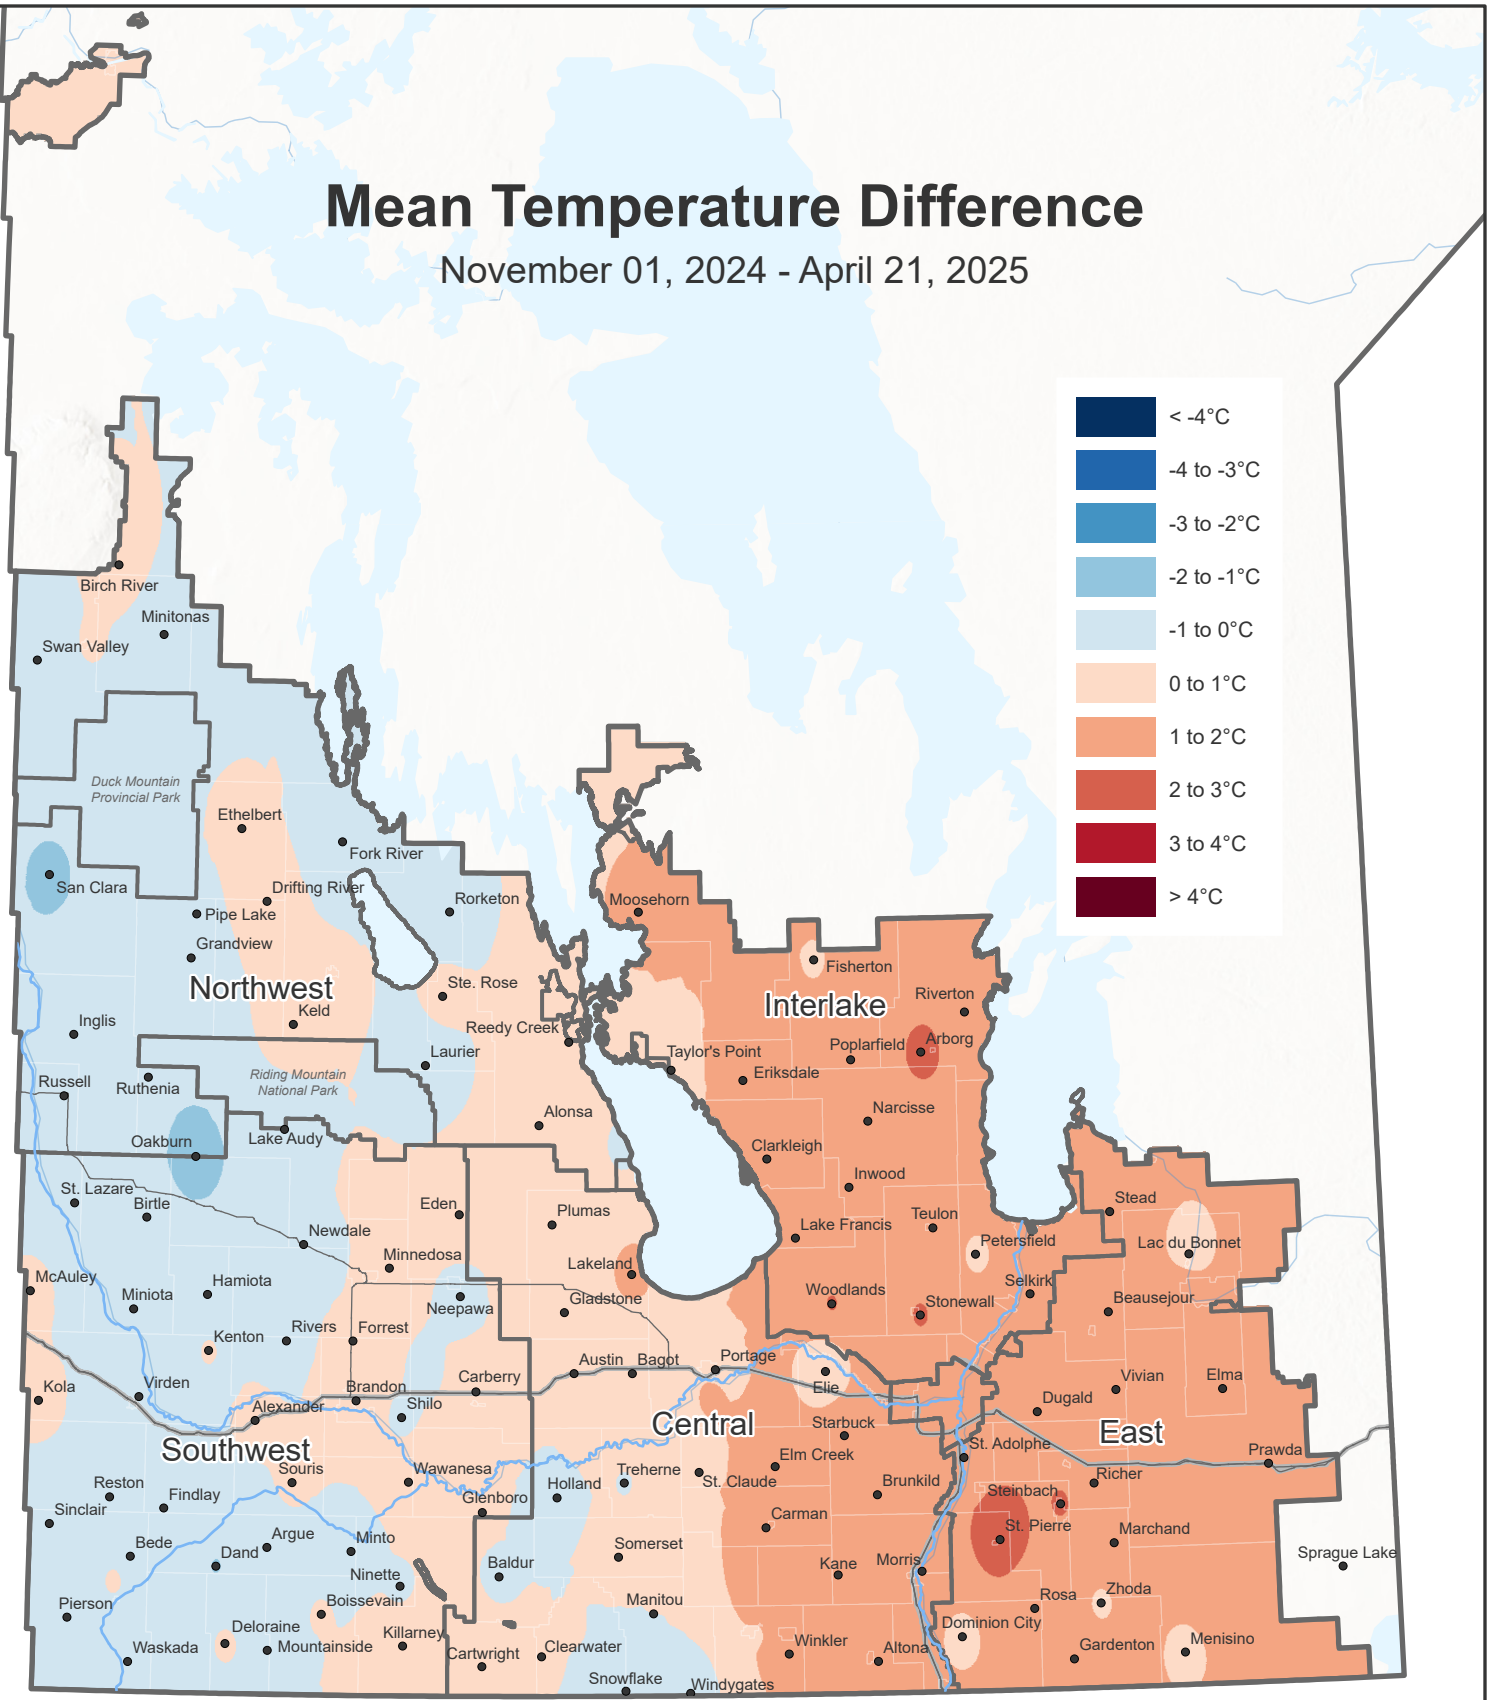

Mean Temperature Difference

November 01, 2024 - April 21, 2025

Prepared by Manitoba Agriculture, Ag-Weather Program

Map provides a regional estimation based on weather observations from the Ag-Weather Program and Environment and Climate Change Canada weather stations and should be supplemented by site-specific considerations. Local conditions may vary.