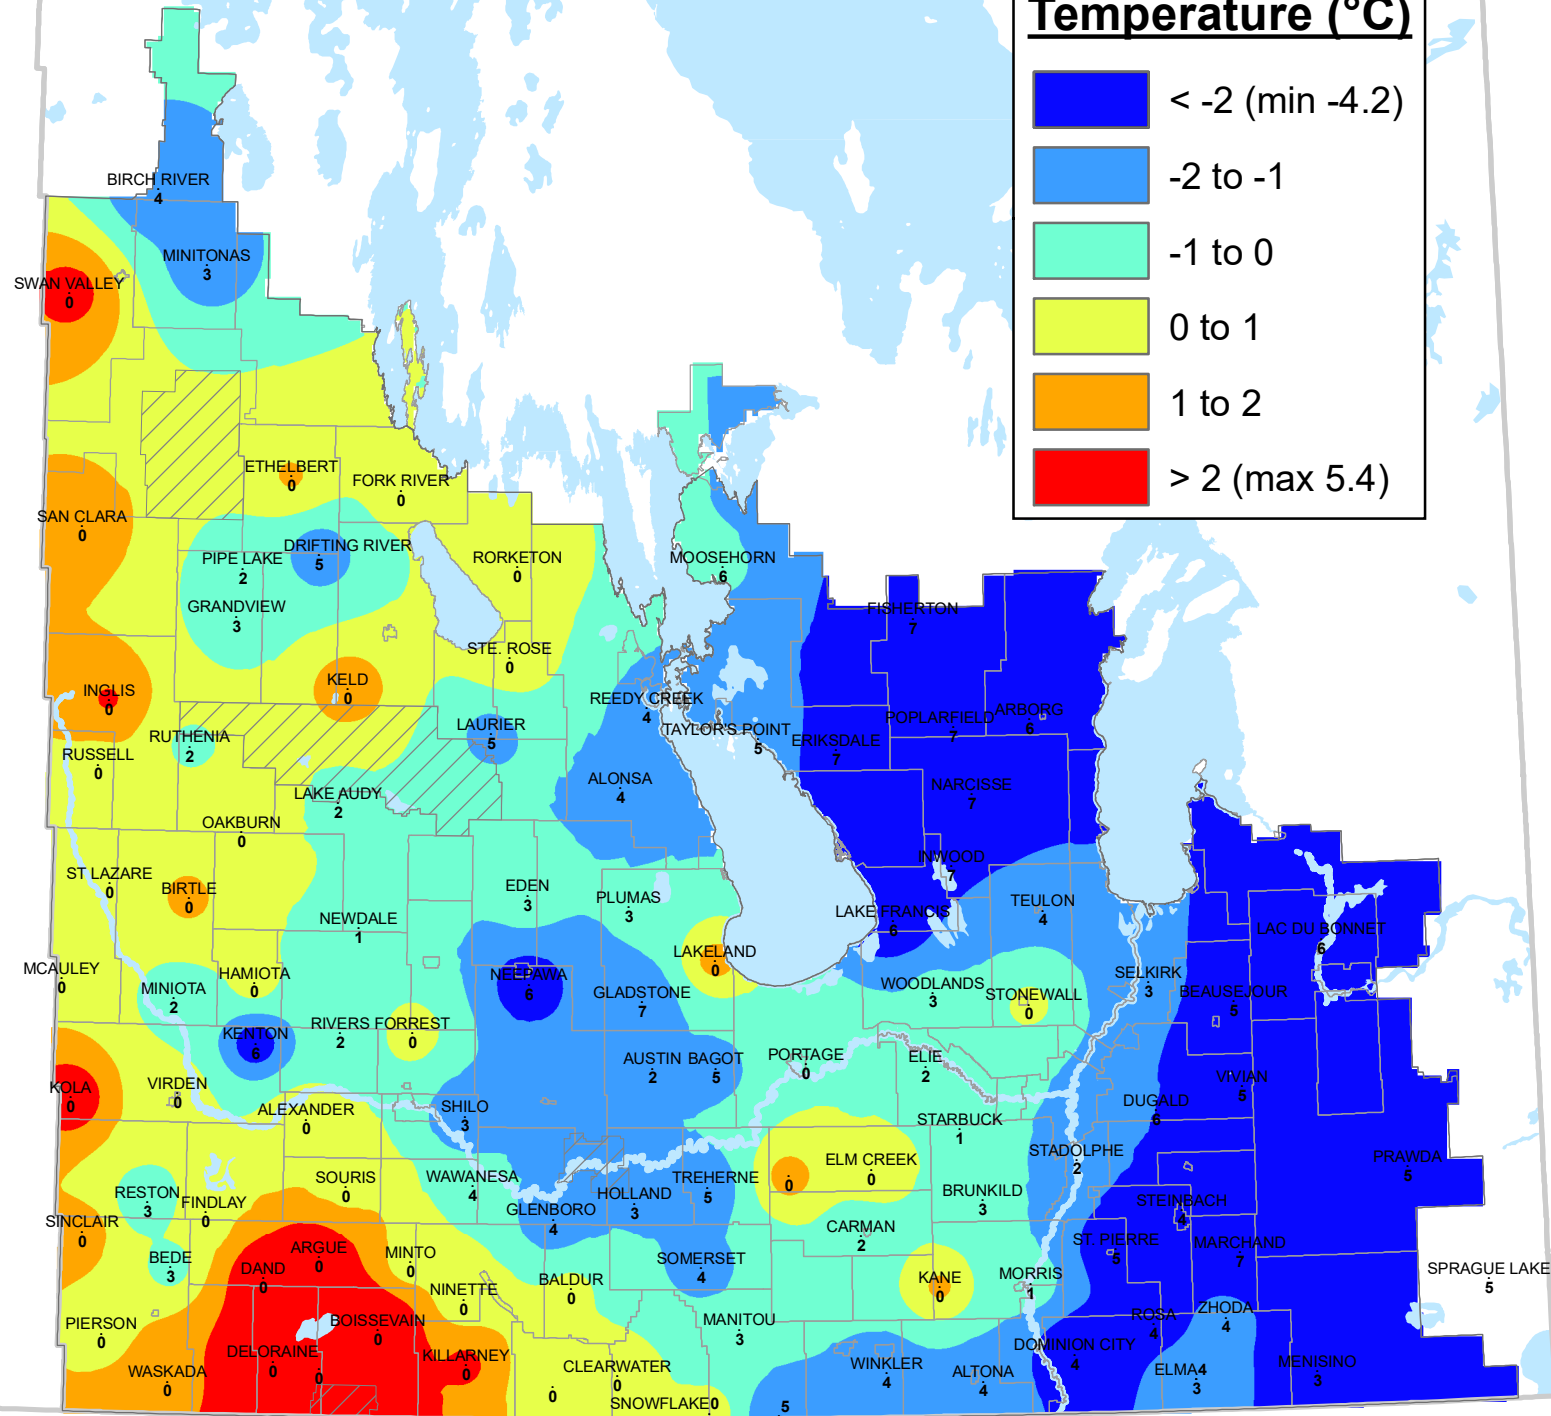

Minimum Air Temperature Map

May 30, 2020 (01:00 AM - 09:00 AM)

Minimum Temperature (°C)

The number displayed at each location indicates the duration (in hours) when the minimum air temperature was below 0° C. Information on the map provides regional representation. Field-specific information may be different. Based on weather data recorded from MB Agriculture Weather Program.