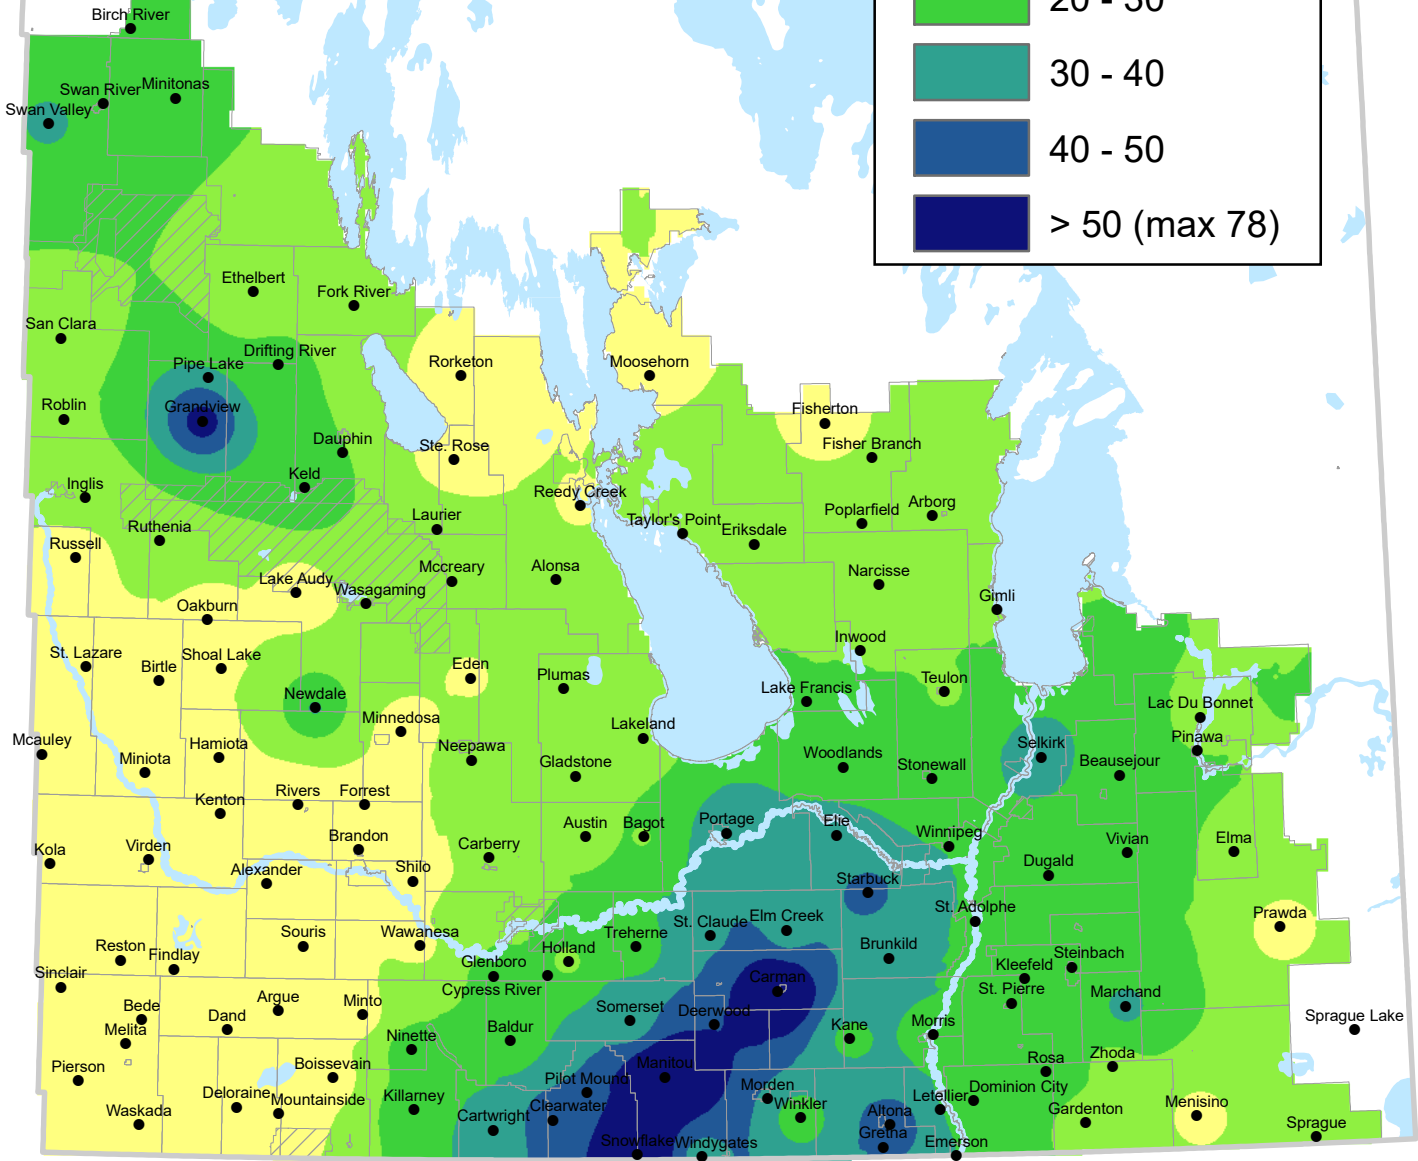

# Total Accumulated Precipitation

7 am, June 8, 2021 - Midnight, June 10, 2021

## Precipitation (mm)

Based on weather data recorded from MB Agriculture Weather Program and Environment and Climate Change Canada.  
For more information, contact your local Manitoba Agriculture and Resource Development office.