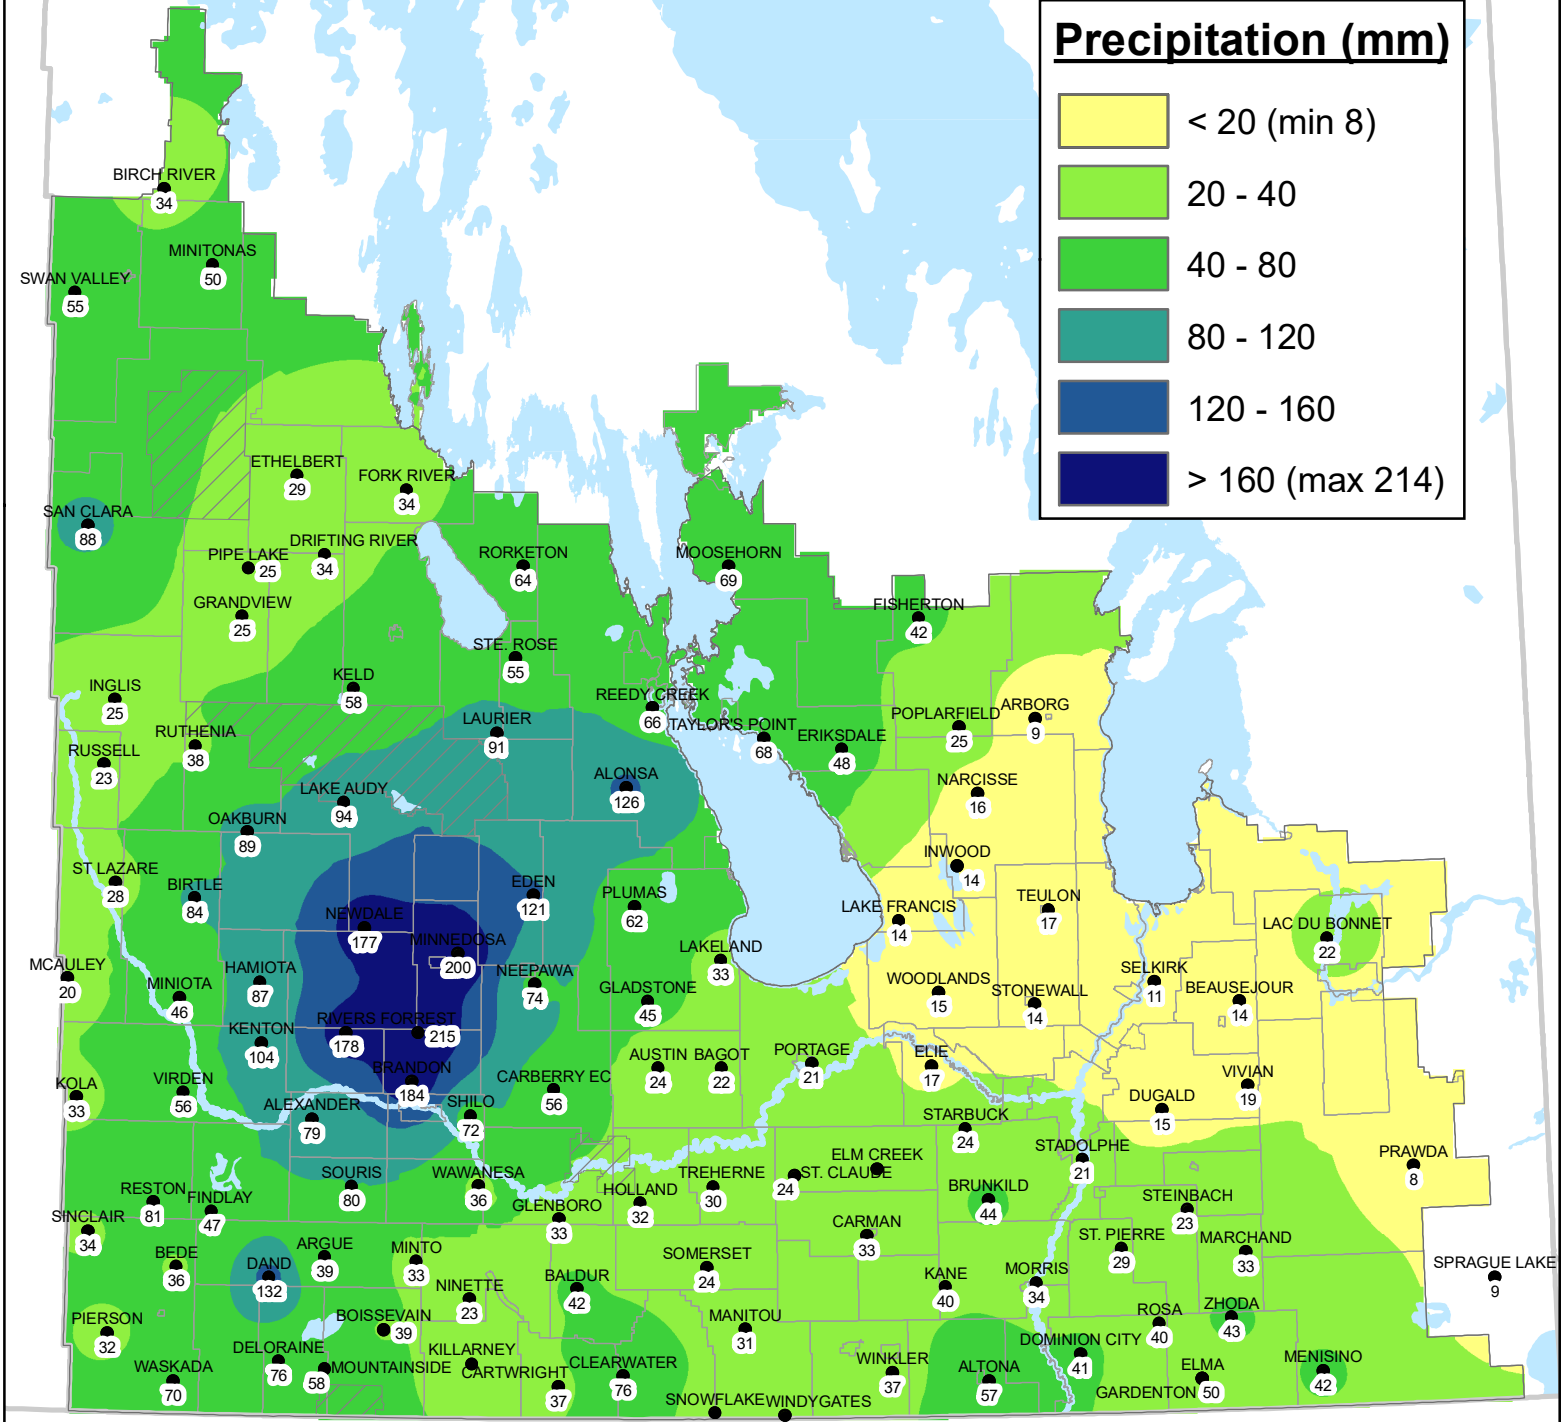

Total 72-hr Accumulated Precipitation

1 pm, June 28, 2020 - 12 pm, July 01, 2020

Precipitation (mm)

Based on weather data recorded from MB Agriculture Weather Program and Environment Canada.
The values at each station indicates the total precipitation (in mm) received over 72-hour period.
Information on the map provides regional representation. Field-specific information may be different.